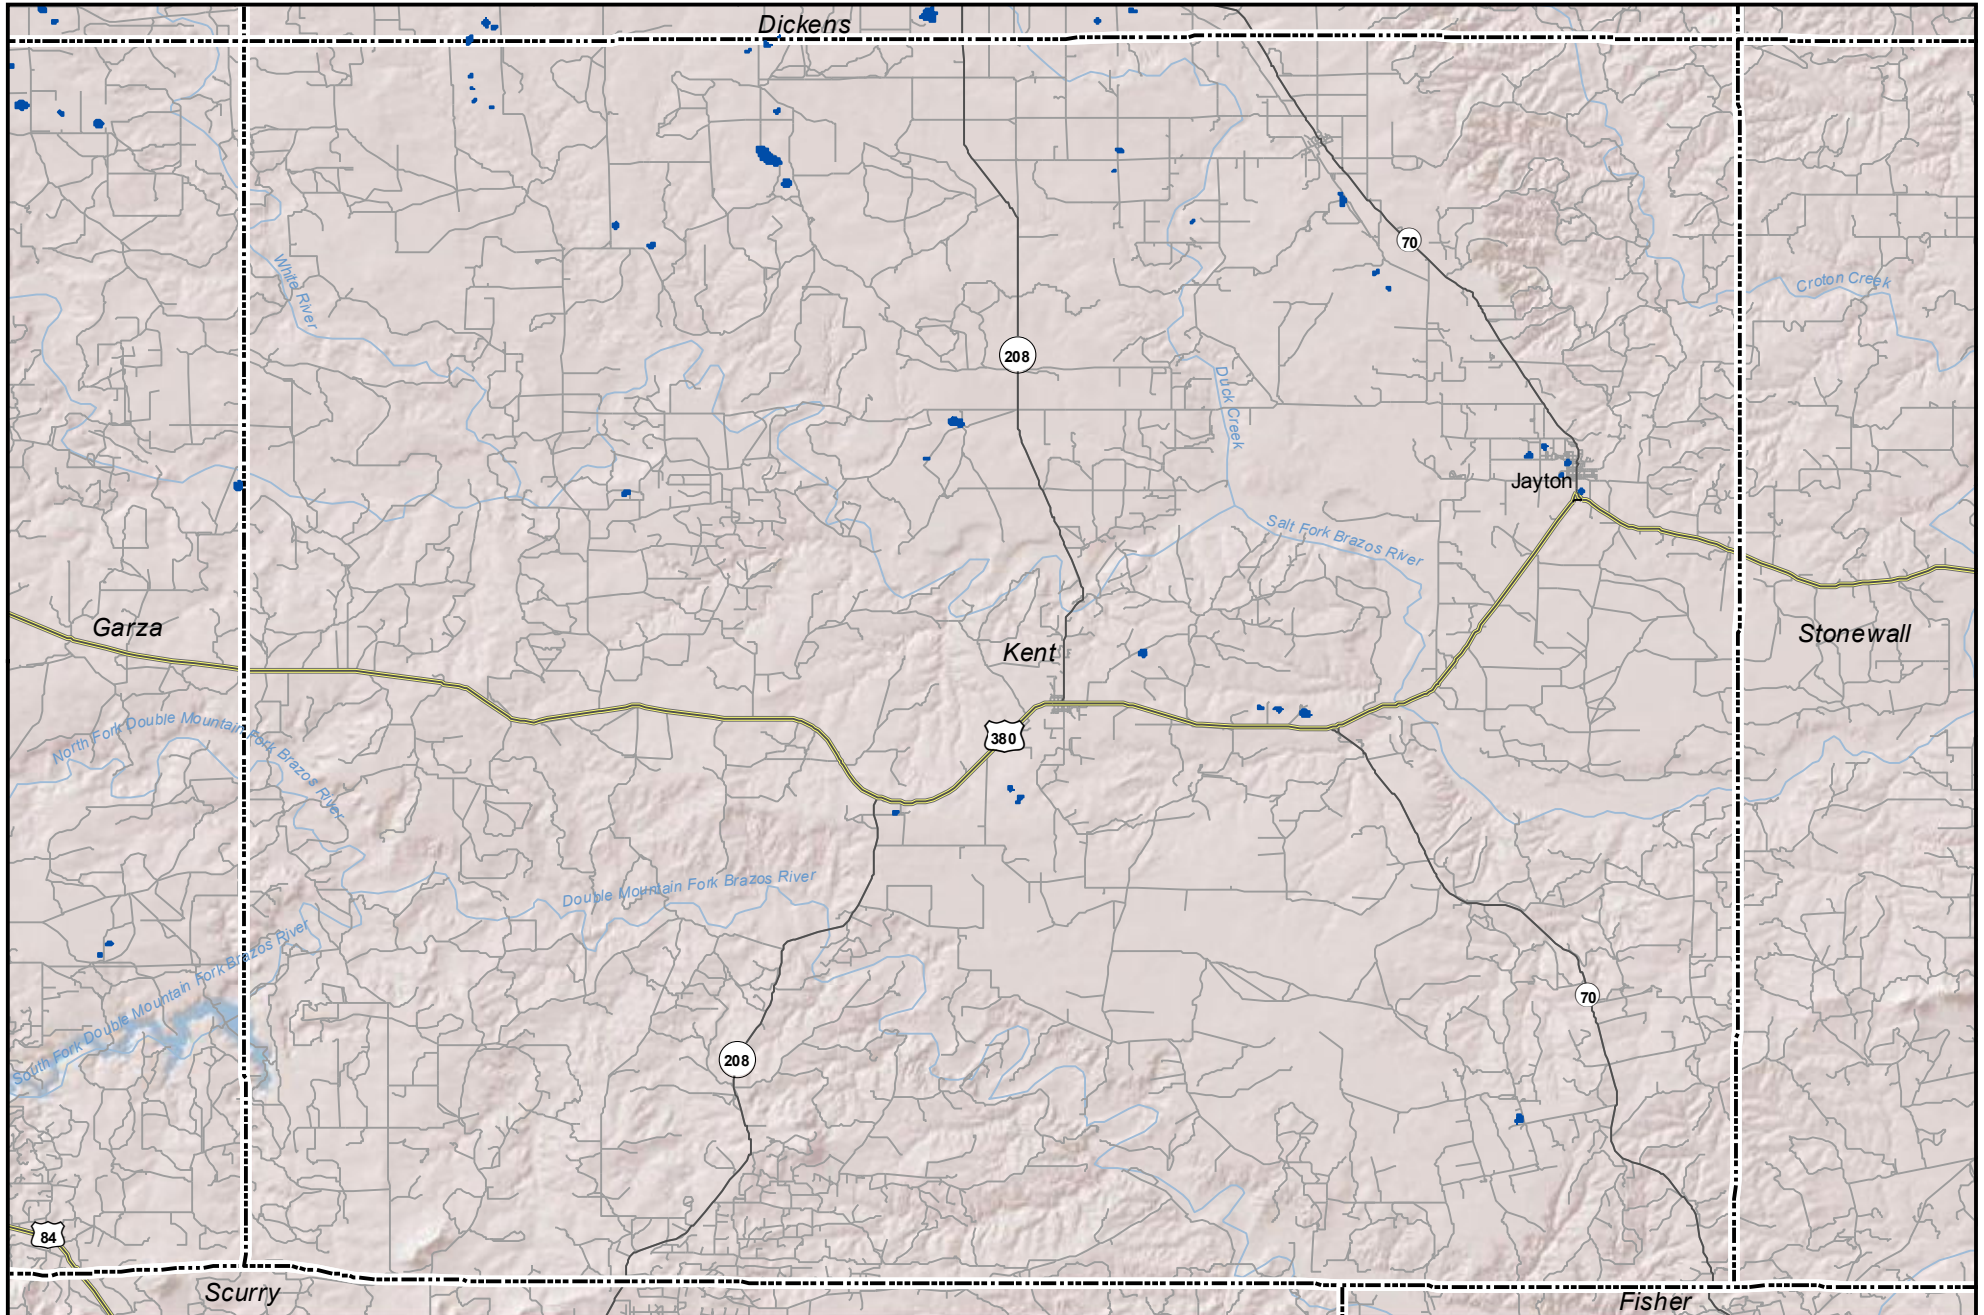

# Probable Playas in Kent County, Texas

## Legend

-  Playa
-  Other Water Body
-  Roads