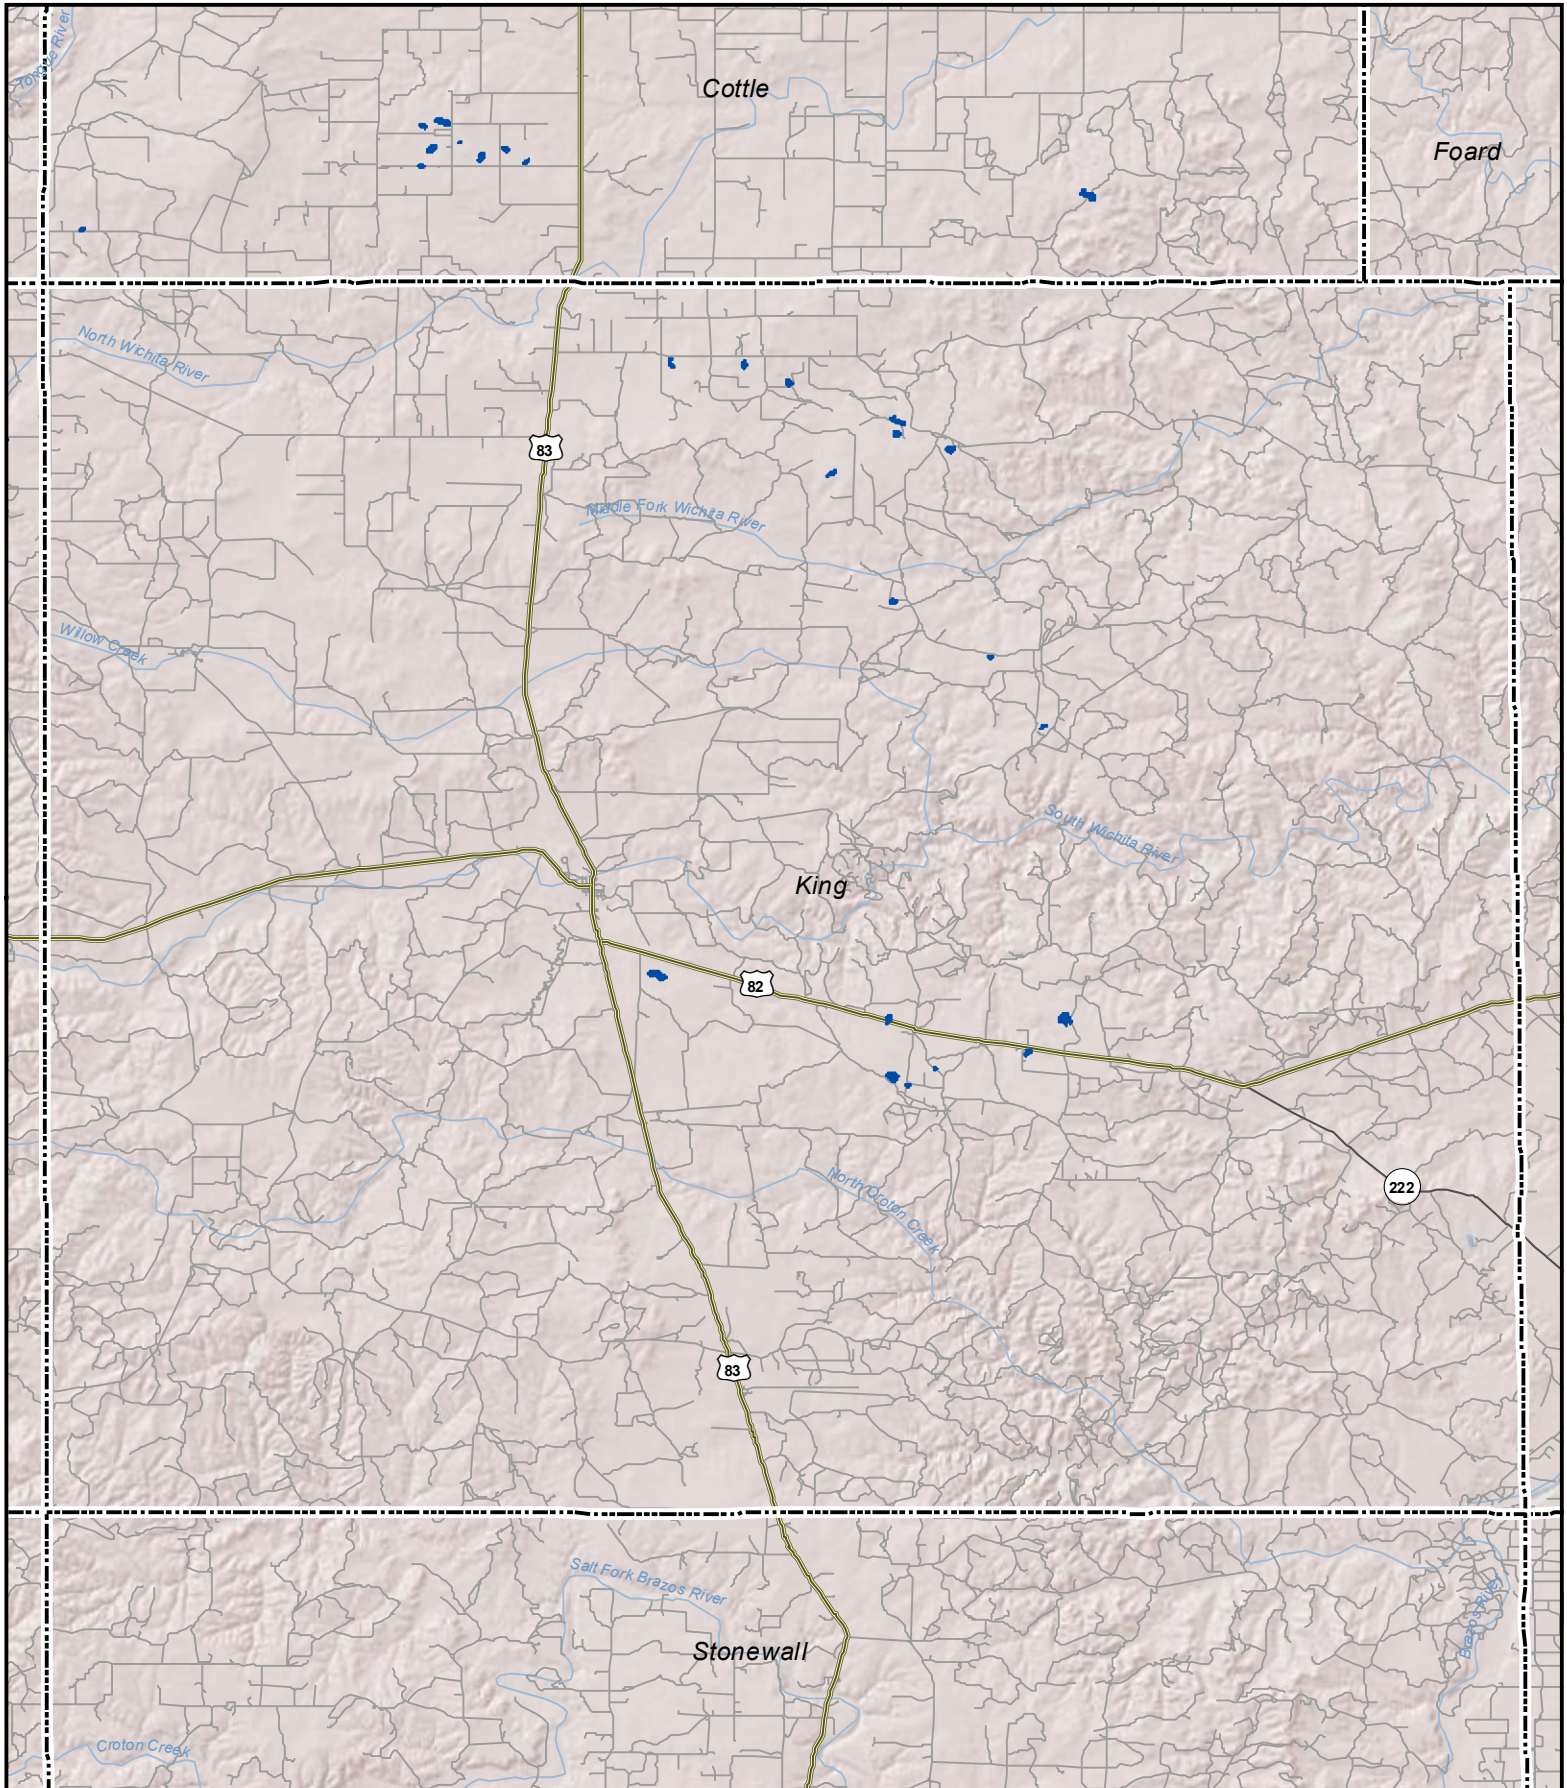

# Probable Playas in King County, Texas

**Legend**  Playa  Other Water Body  Roads