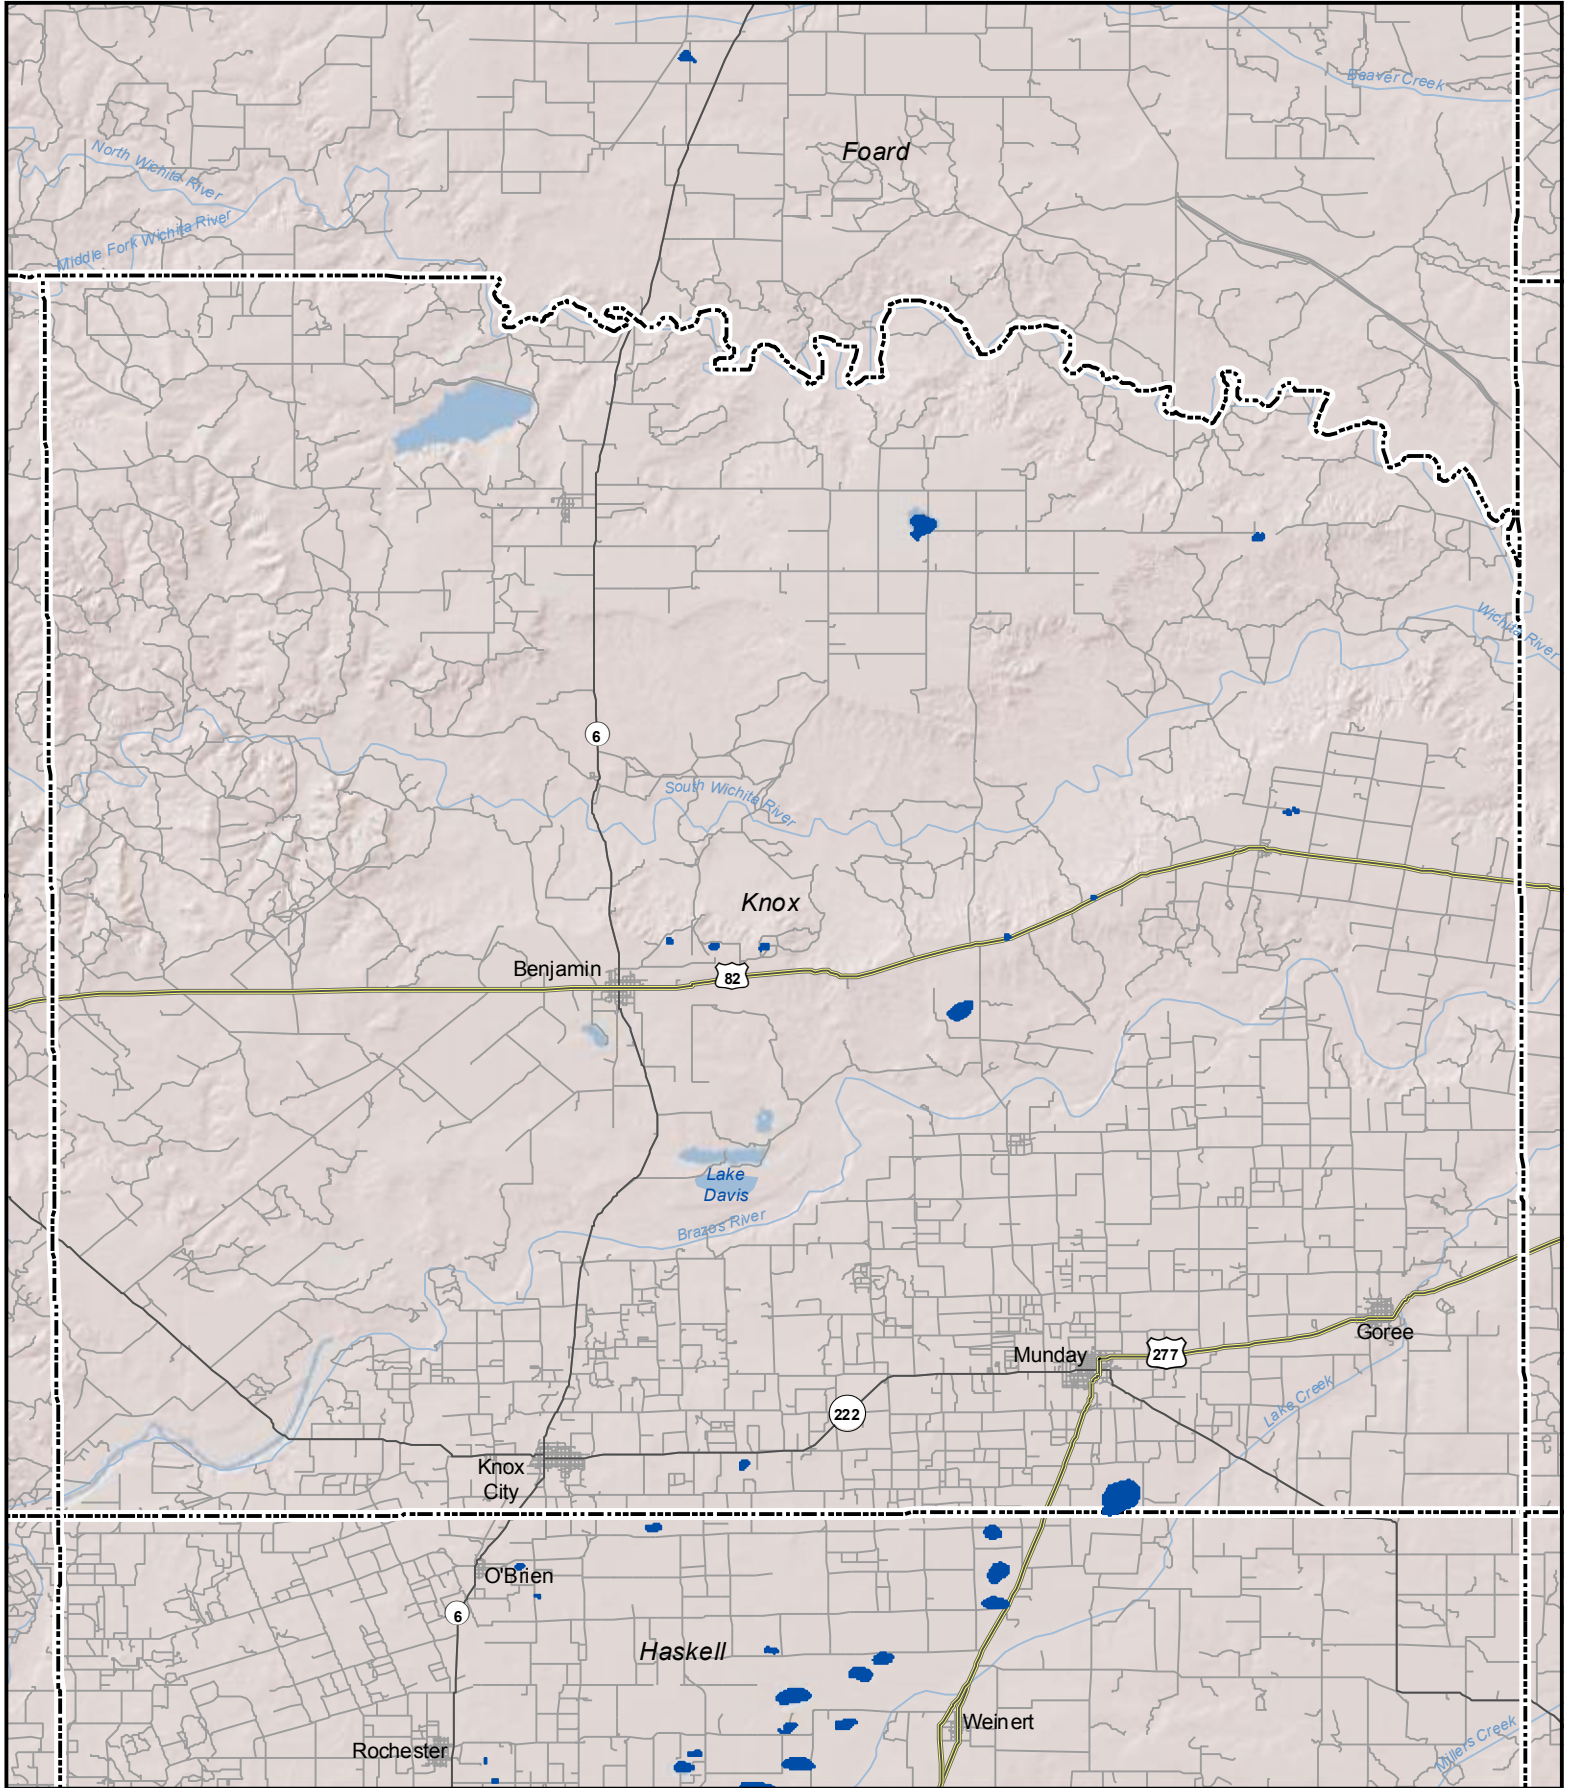

# Probable Playas in Knox County, Texas

**Legend**  Playa  Other Water Body  Roads

N  0 3.75 7.5 Miles 