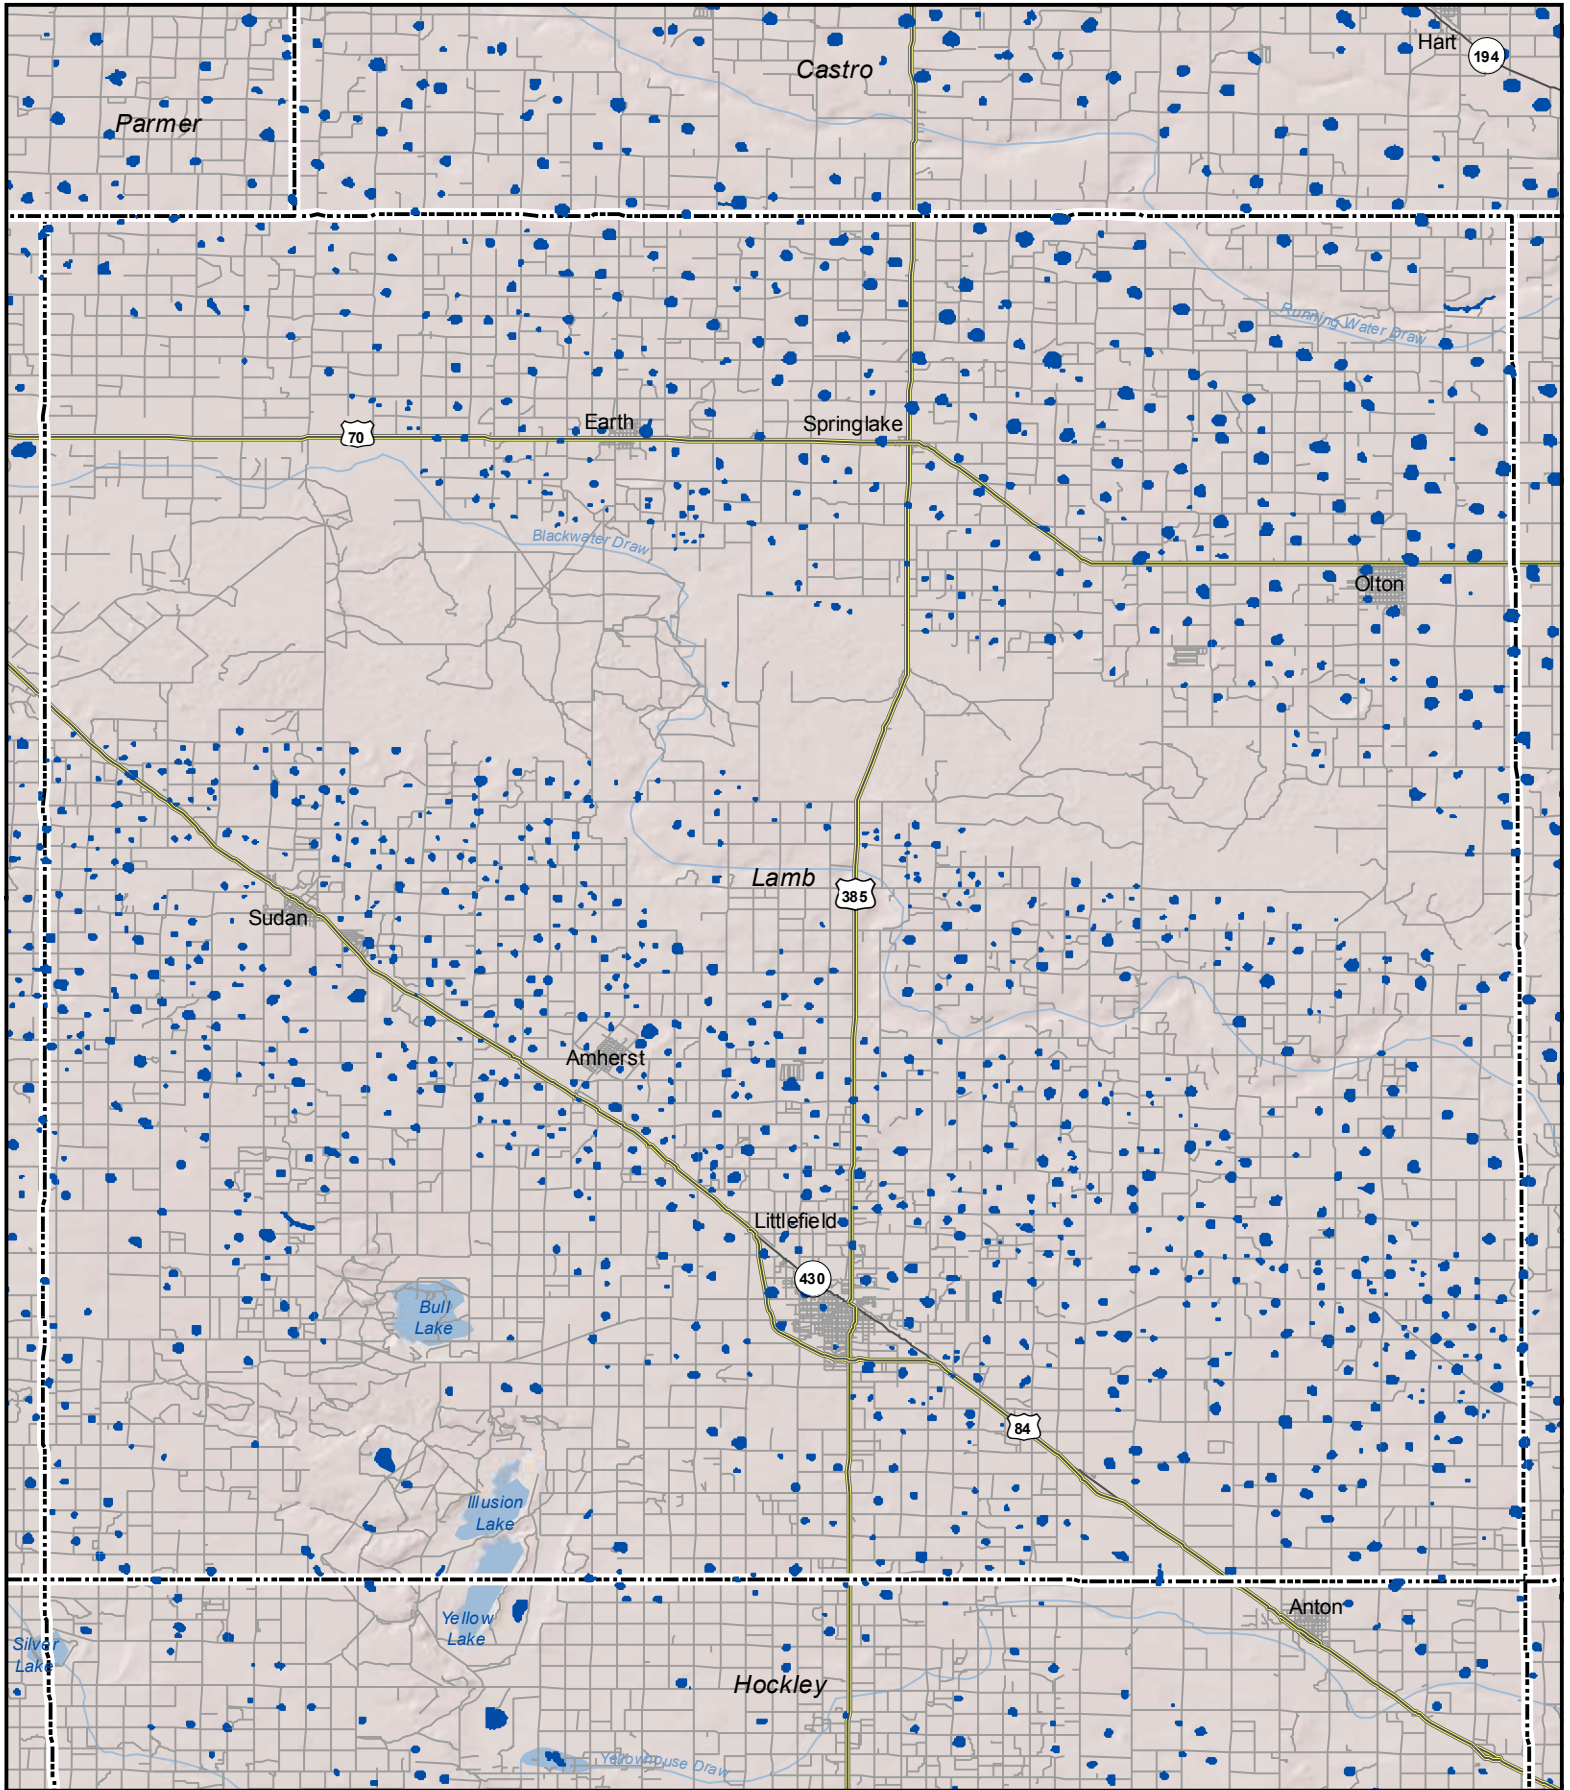

Probable Playas in Lamb County, Texas

Legend  Playa  Other Water Body  Roads

0 3.75 7.5 Miles