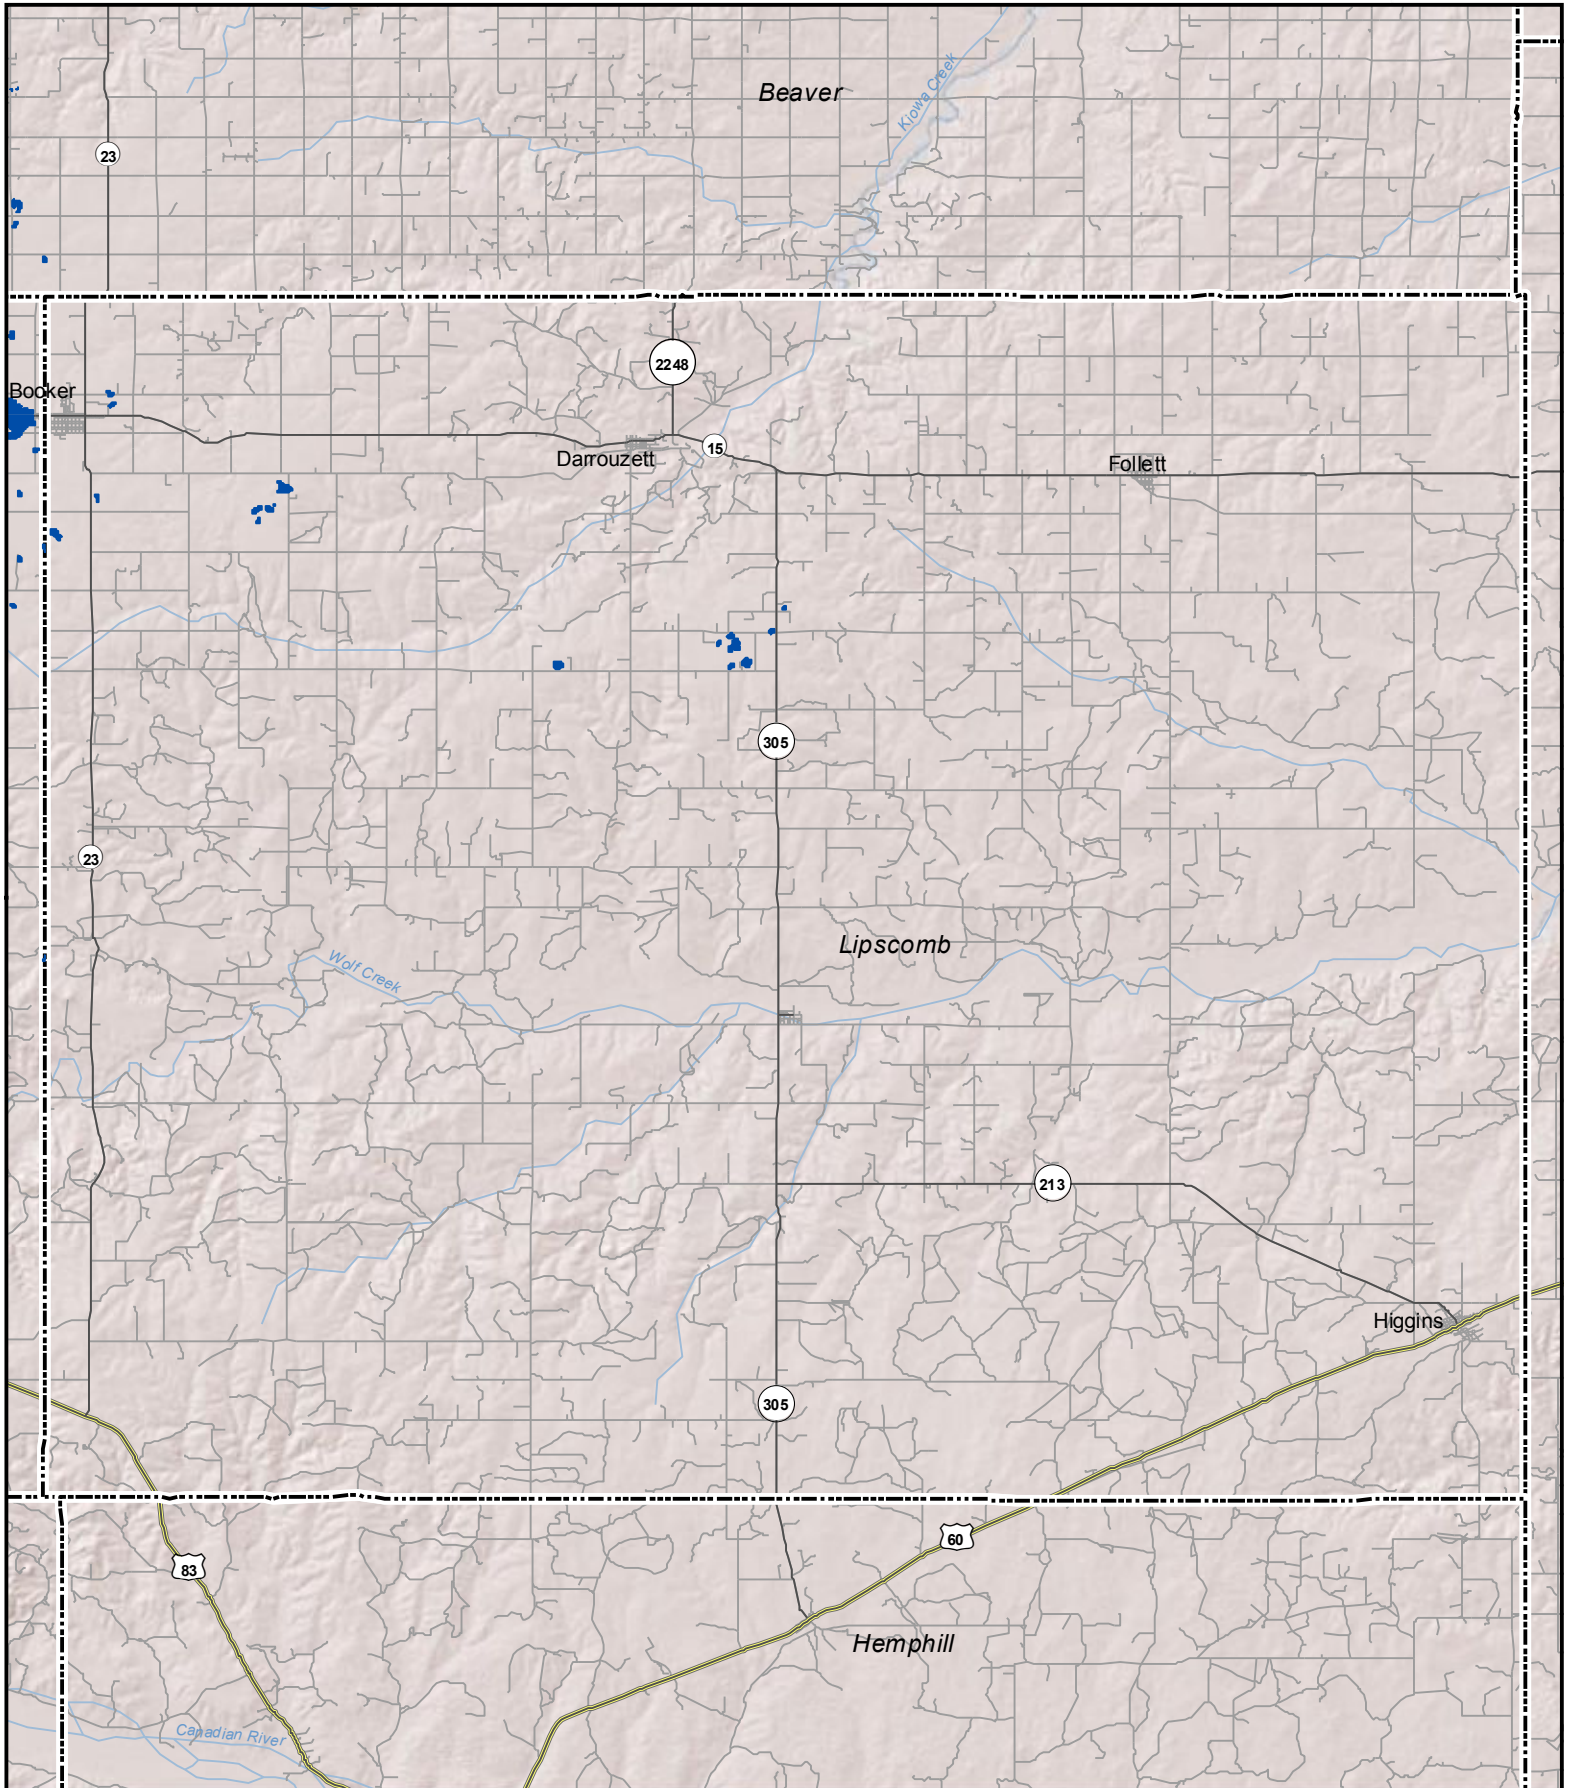

Probable Playas in Lipscomb County, Texas

Legend

-  Playa
-  Other Water Body
-  Roads