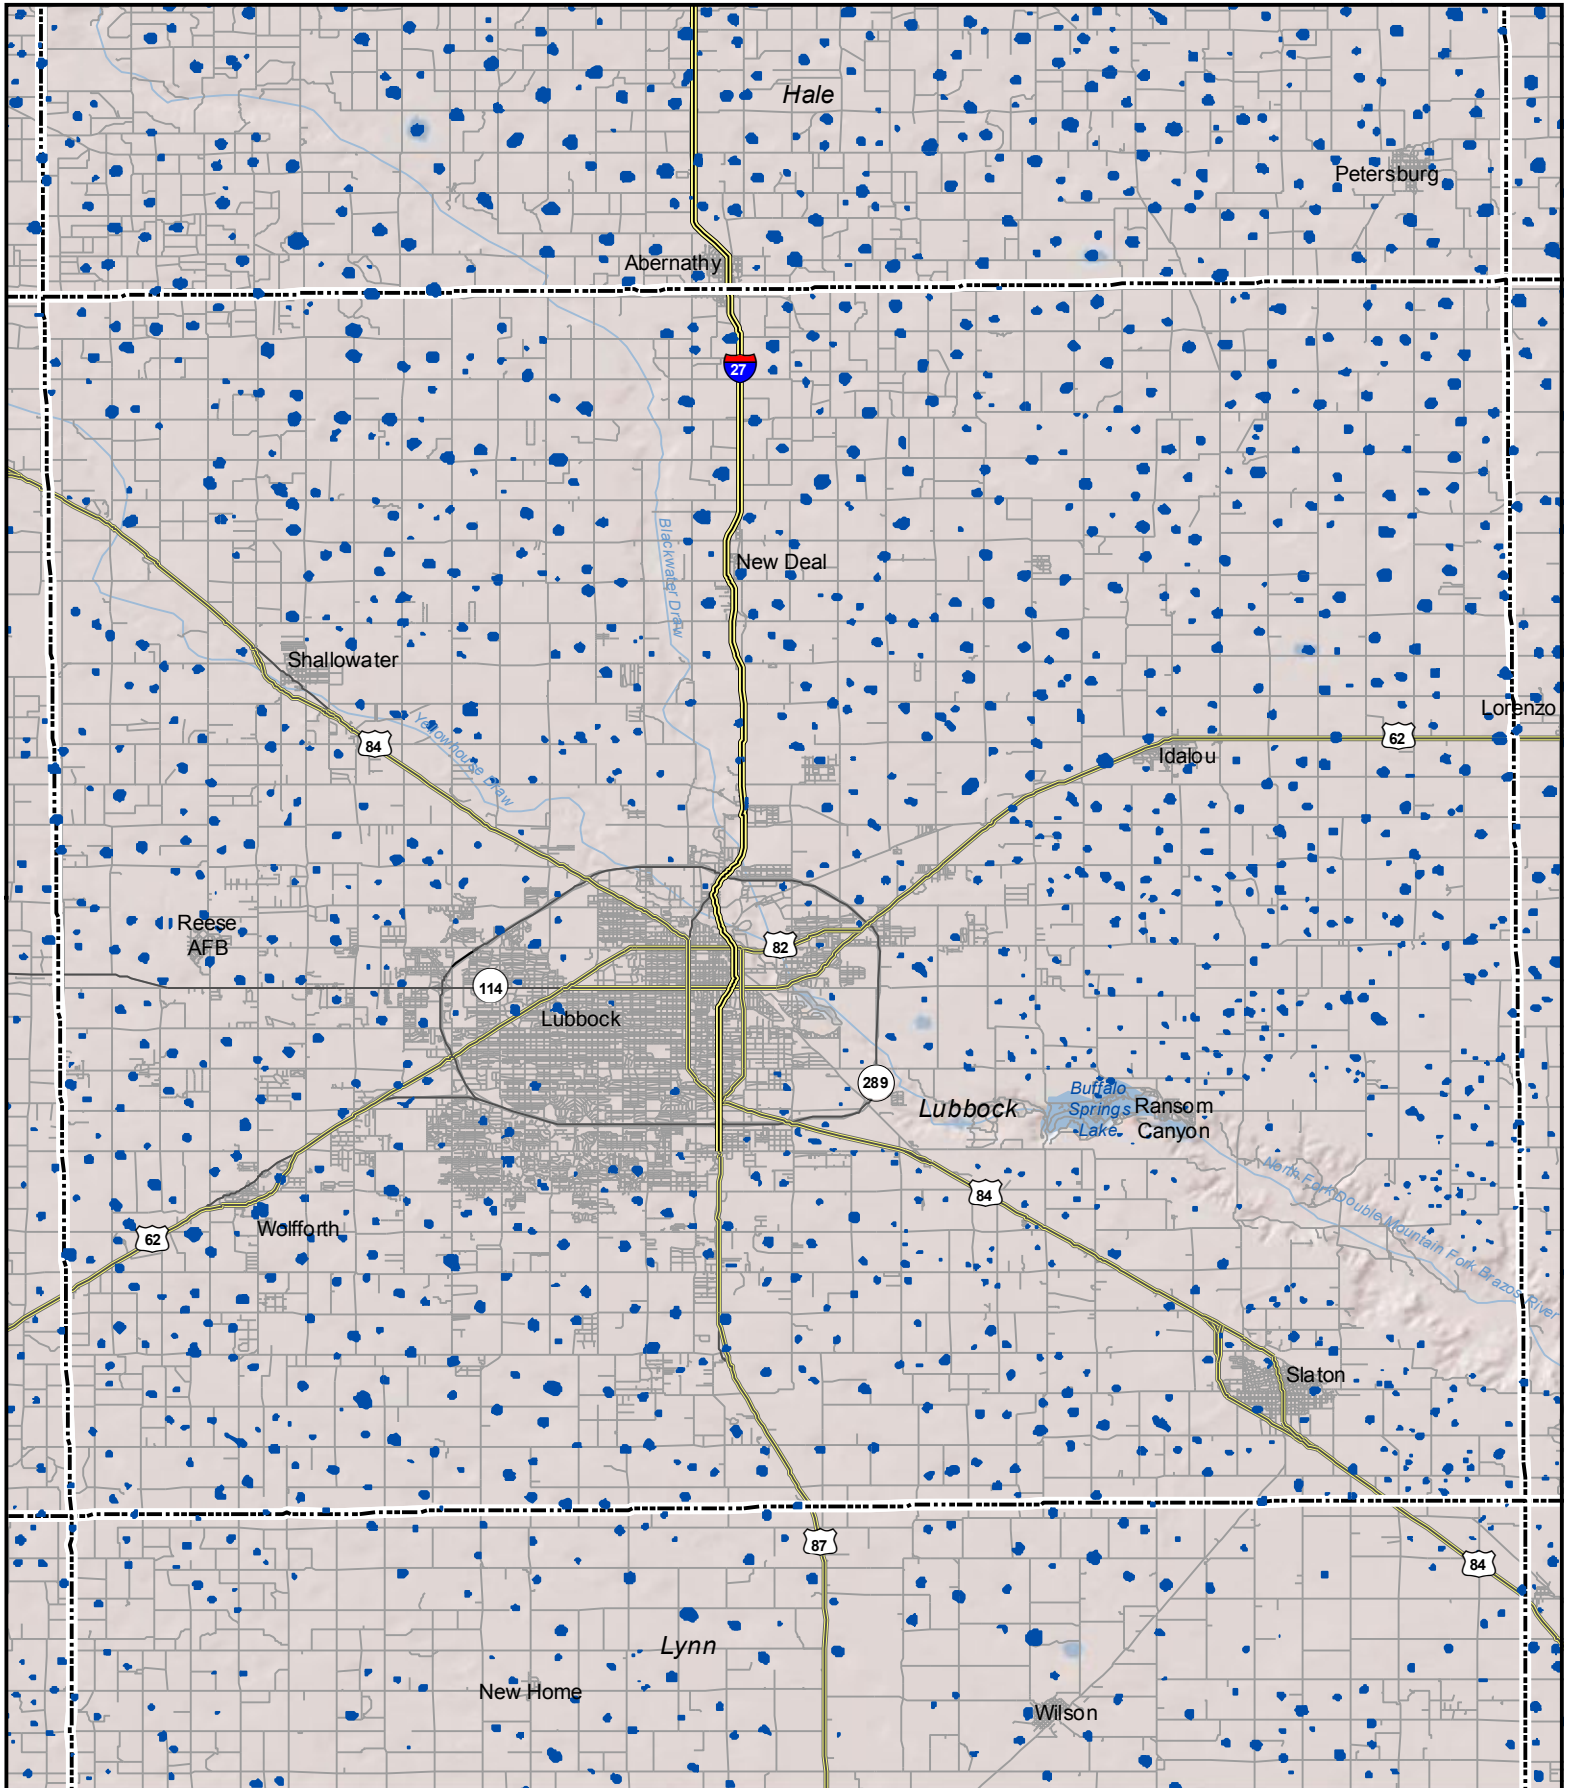

# Probable Playas in Lubbock County, Texas

**Legend**  Playa  Other Water Body  Roads

N  0 3.75 7.5 Miles 