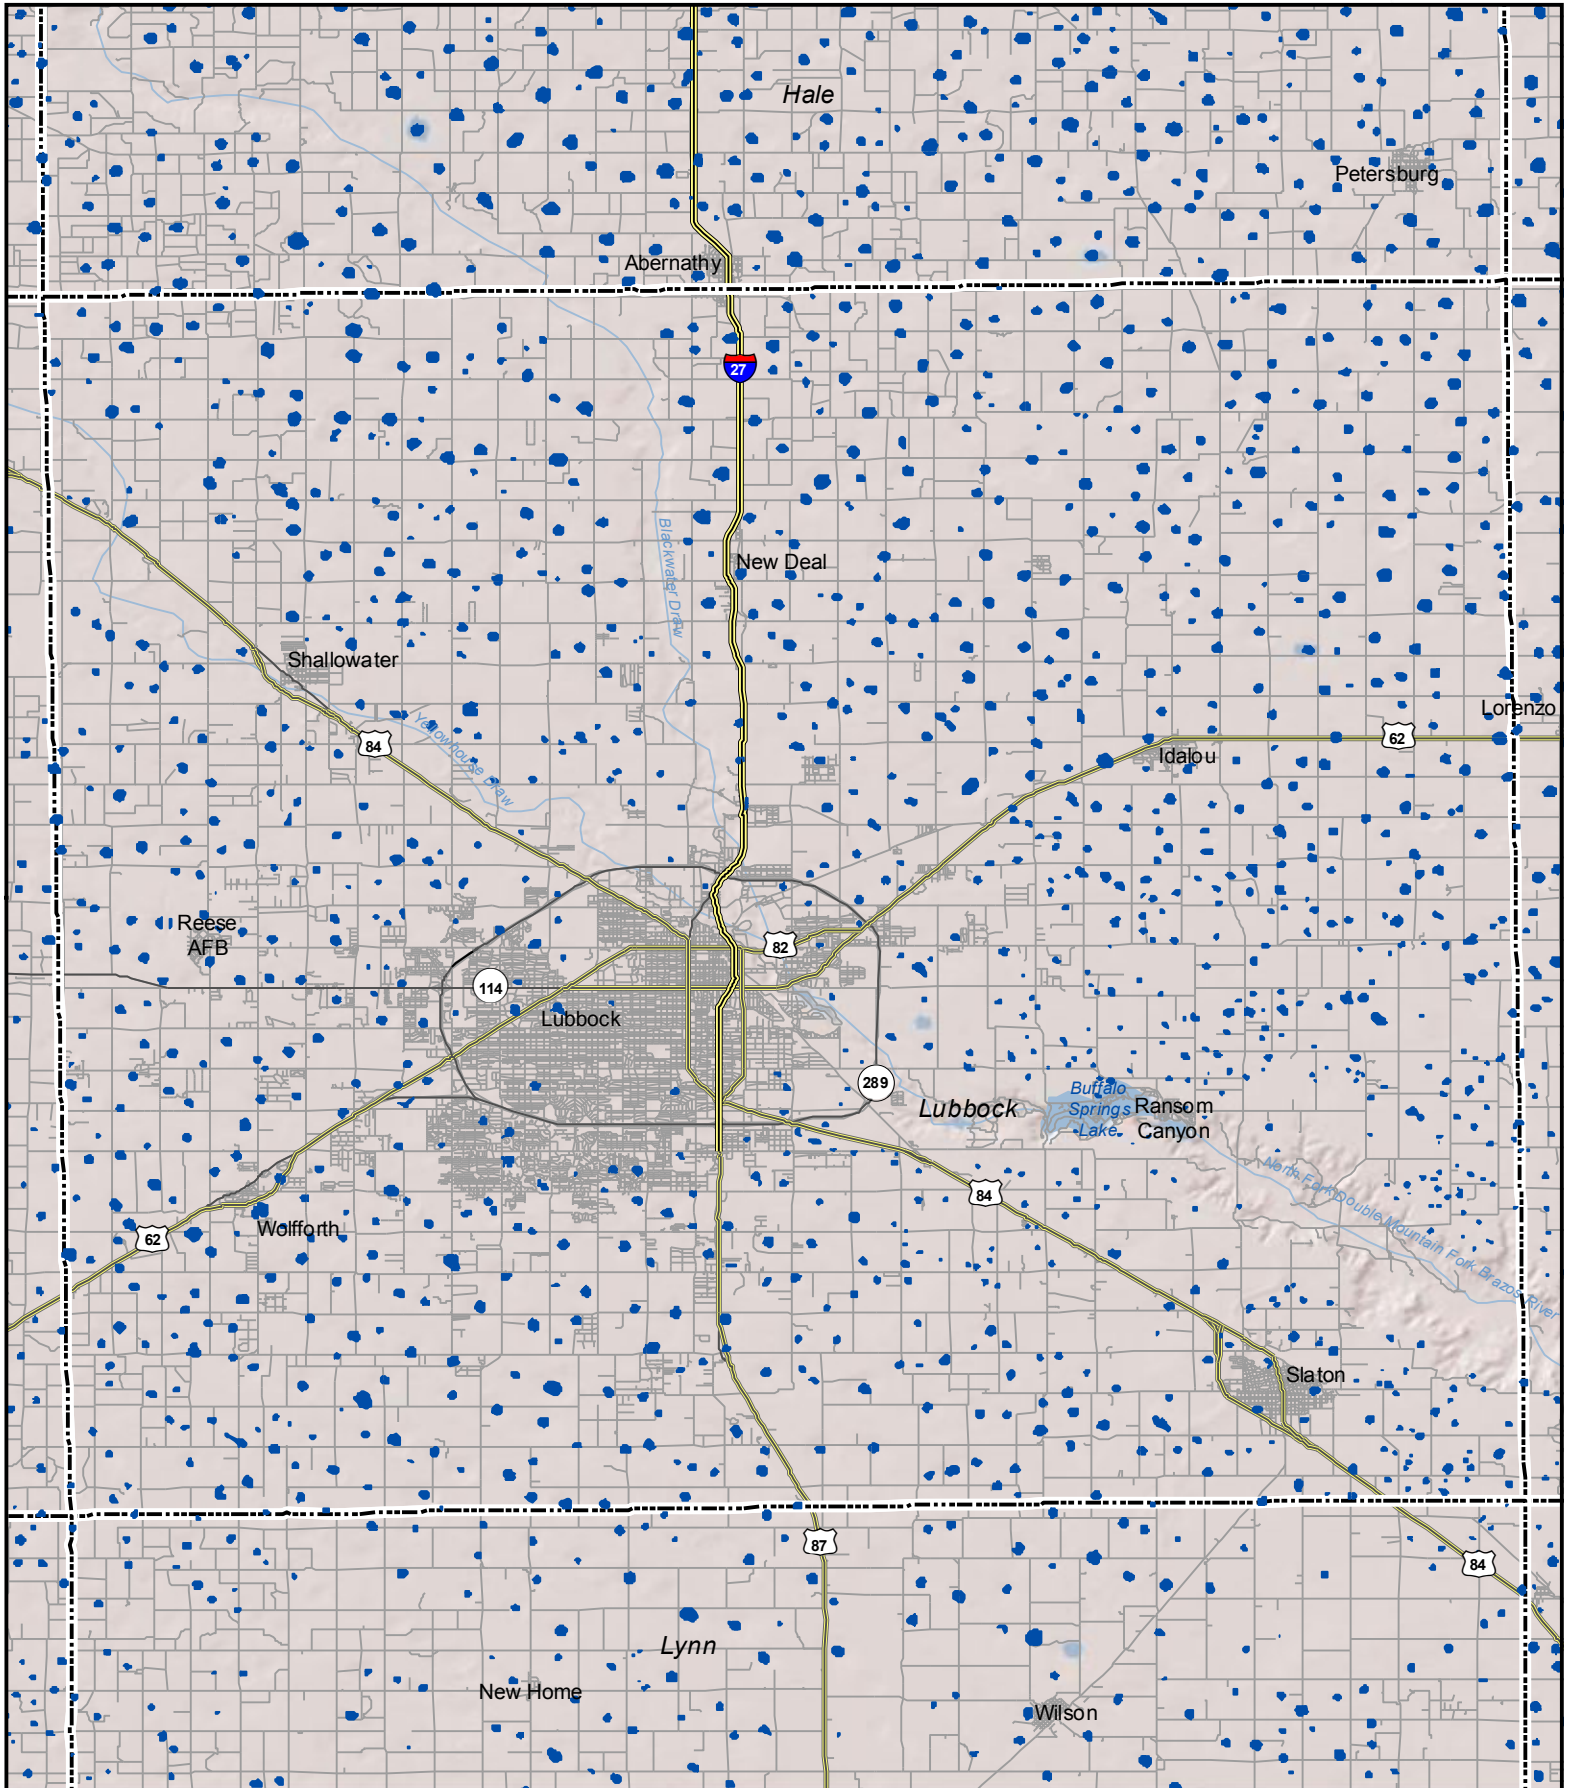

Probable Playas in Lubbock County, Texas

Legend  Playa  Other Water Body  Roads

N  0 3.75 7.5 Miles 