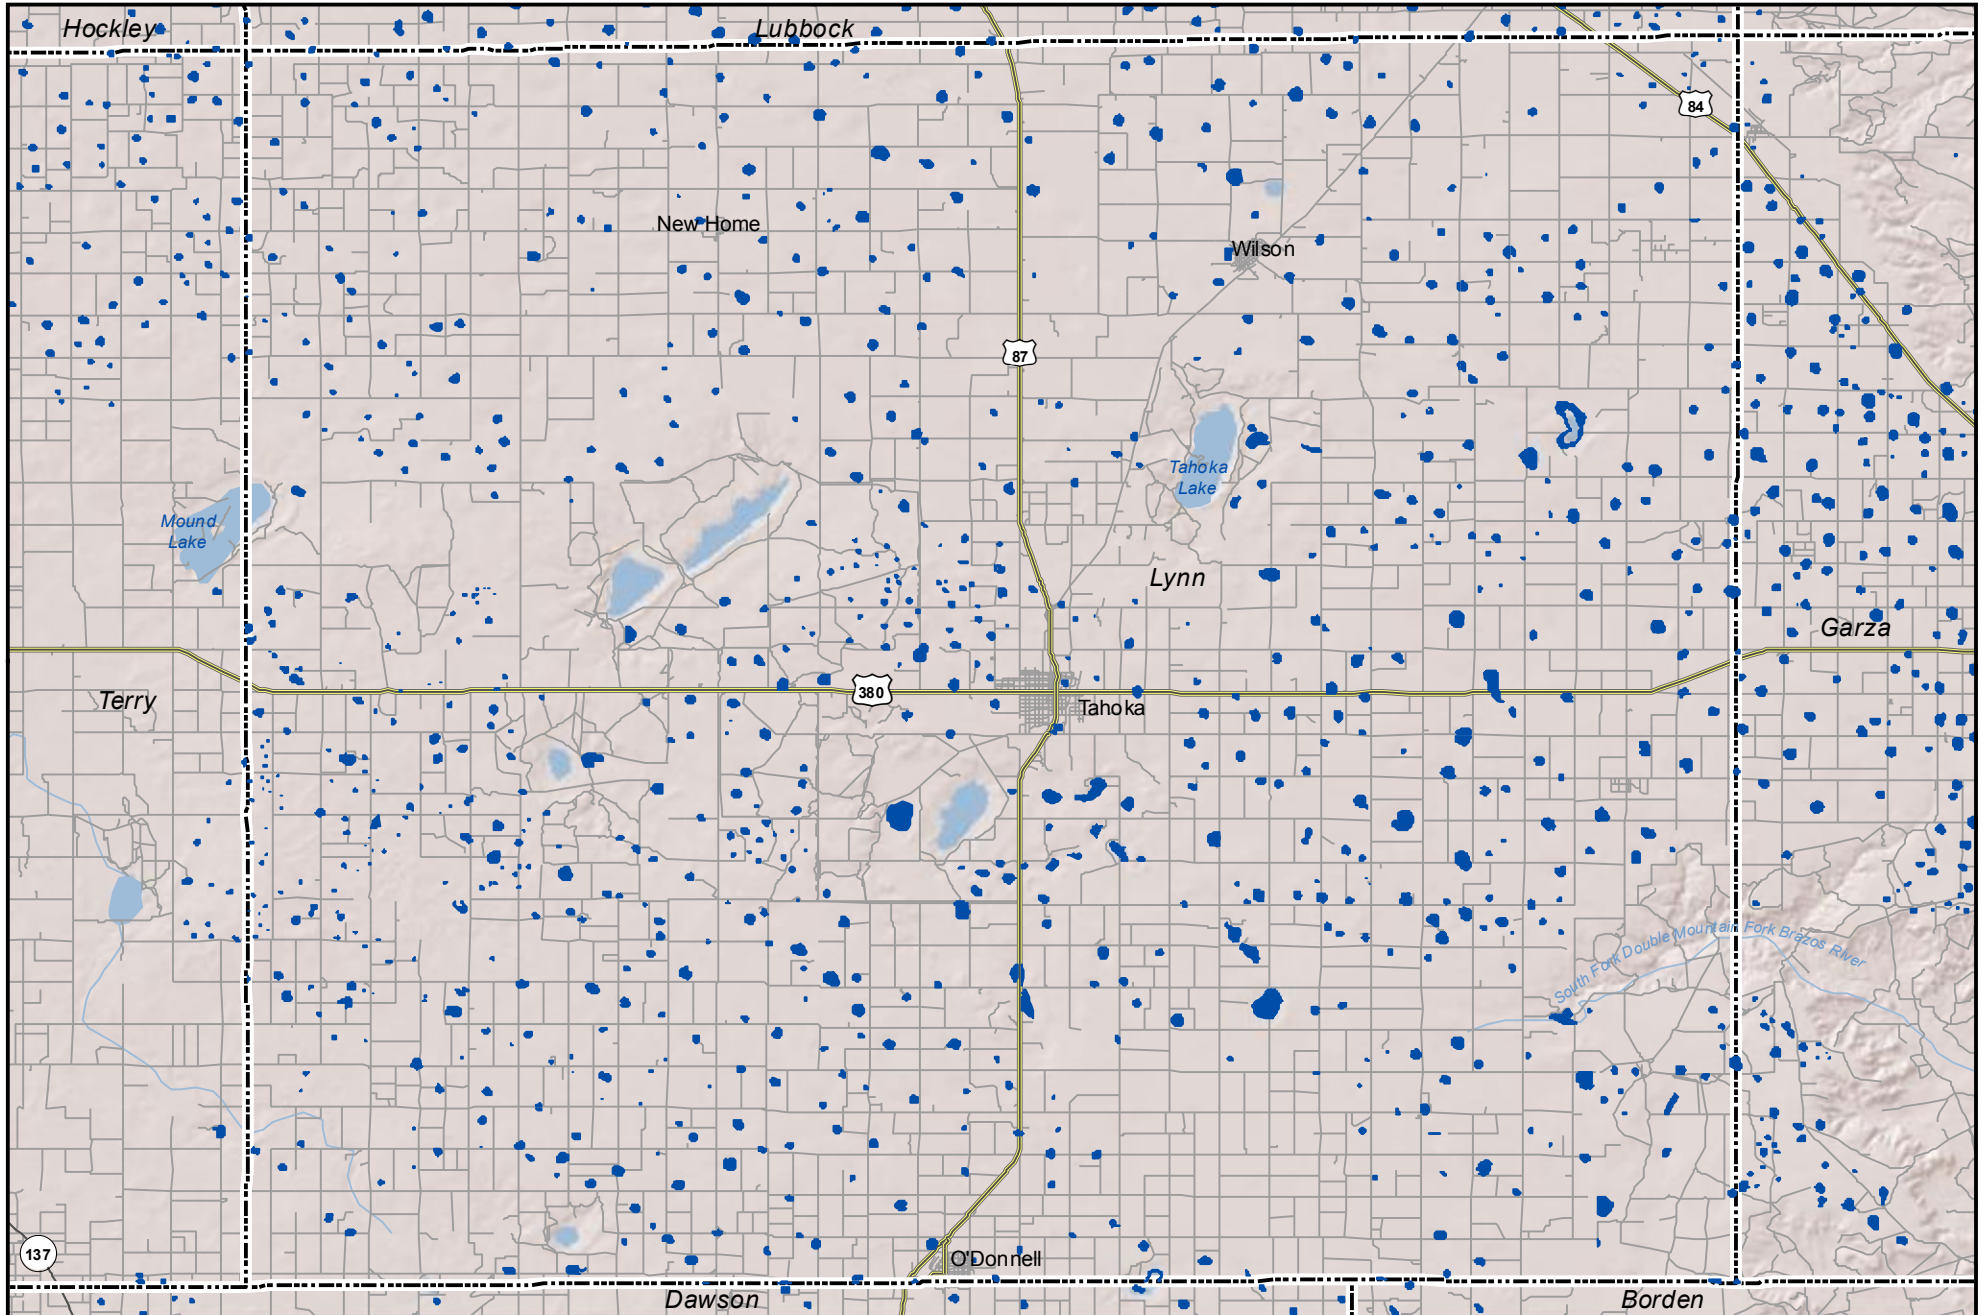

# Probable Playas in Lynn County, Texas

Legend

Playa

Other Water Body

Roads

0 2.5 5  
Miles