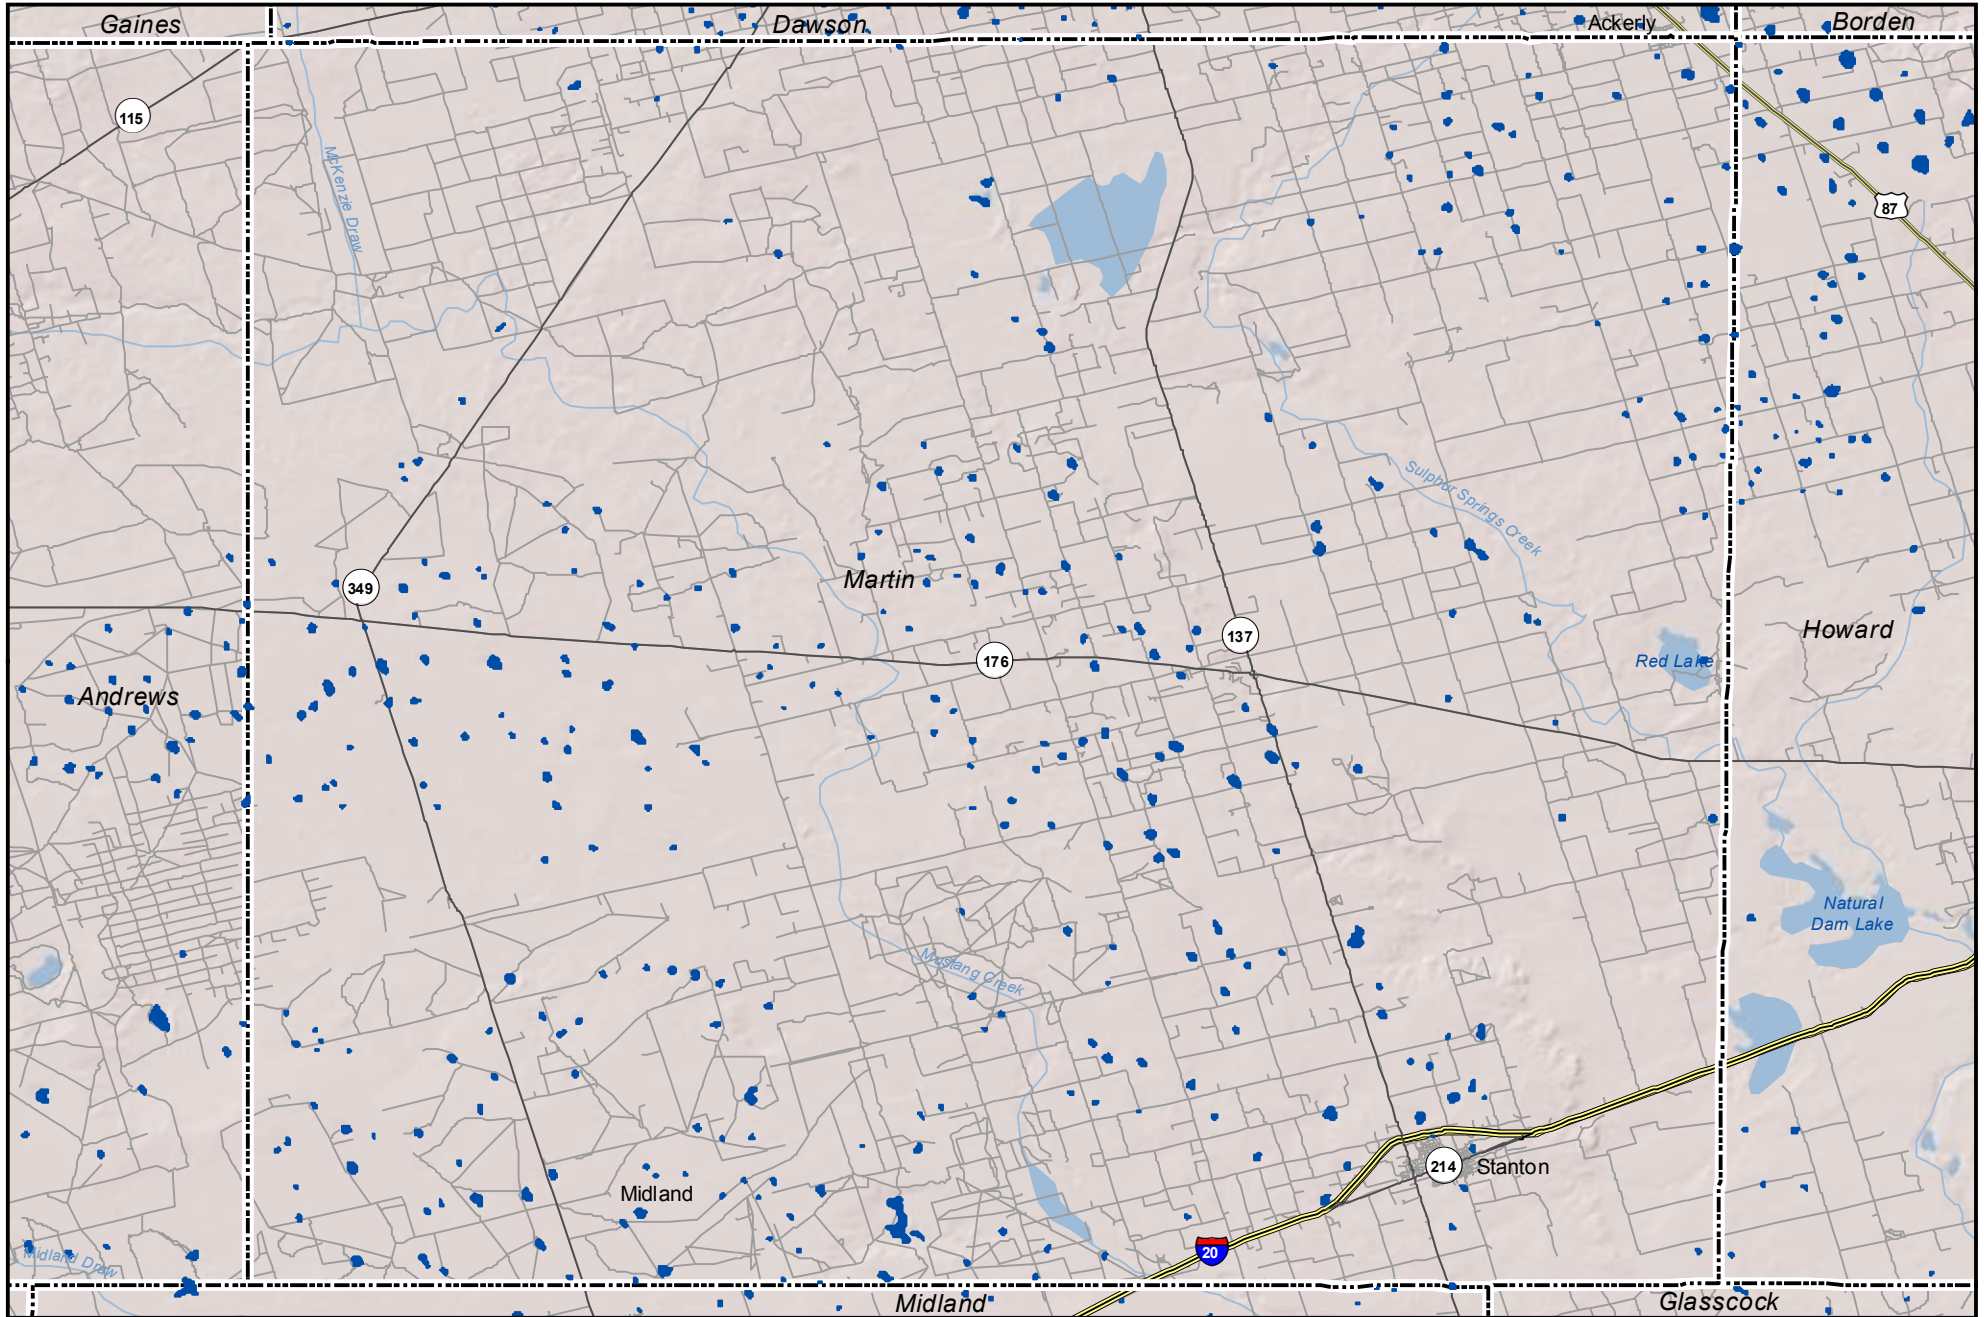

Probable Playas in Martin County, Texas

Legend

-  Playa
-  Other Water Body
-  Roads

0 2.5 5
Miles