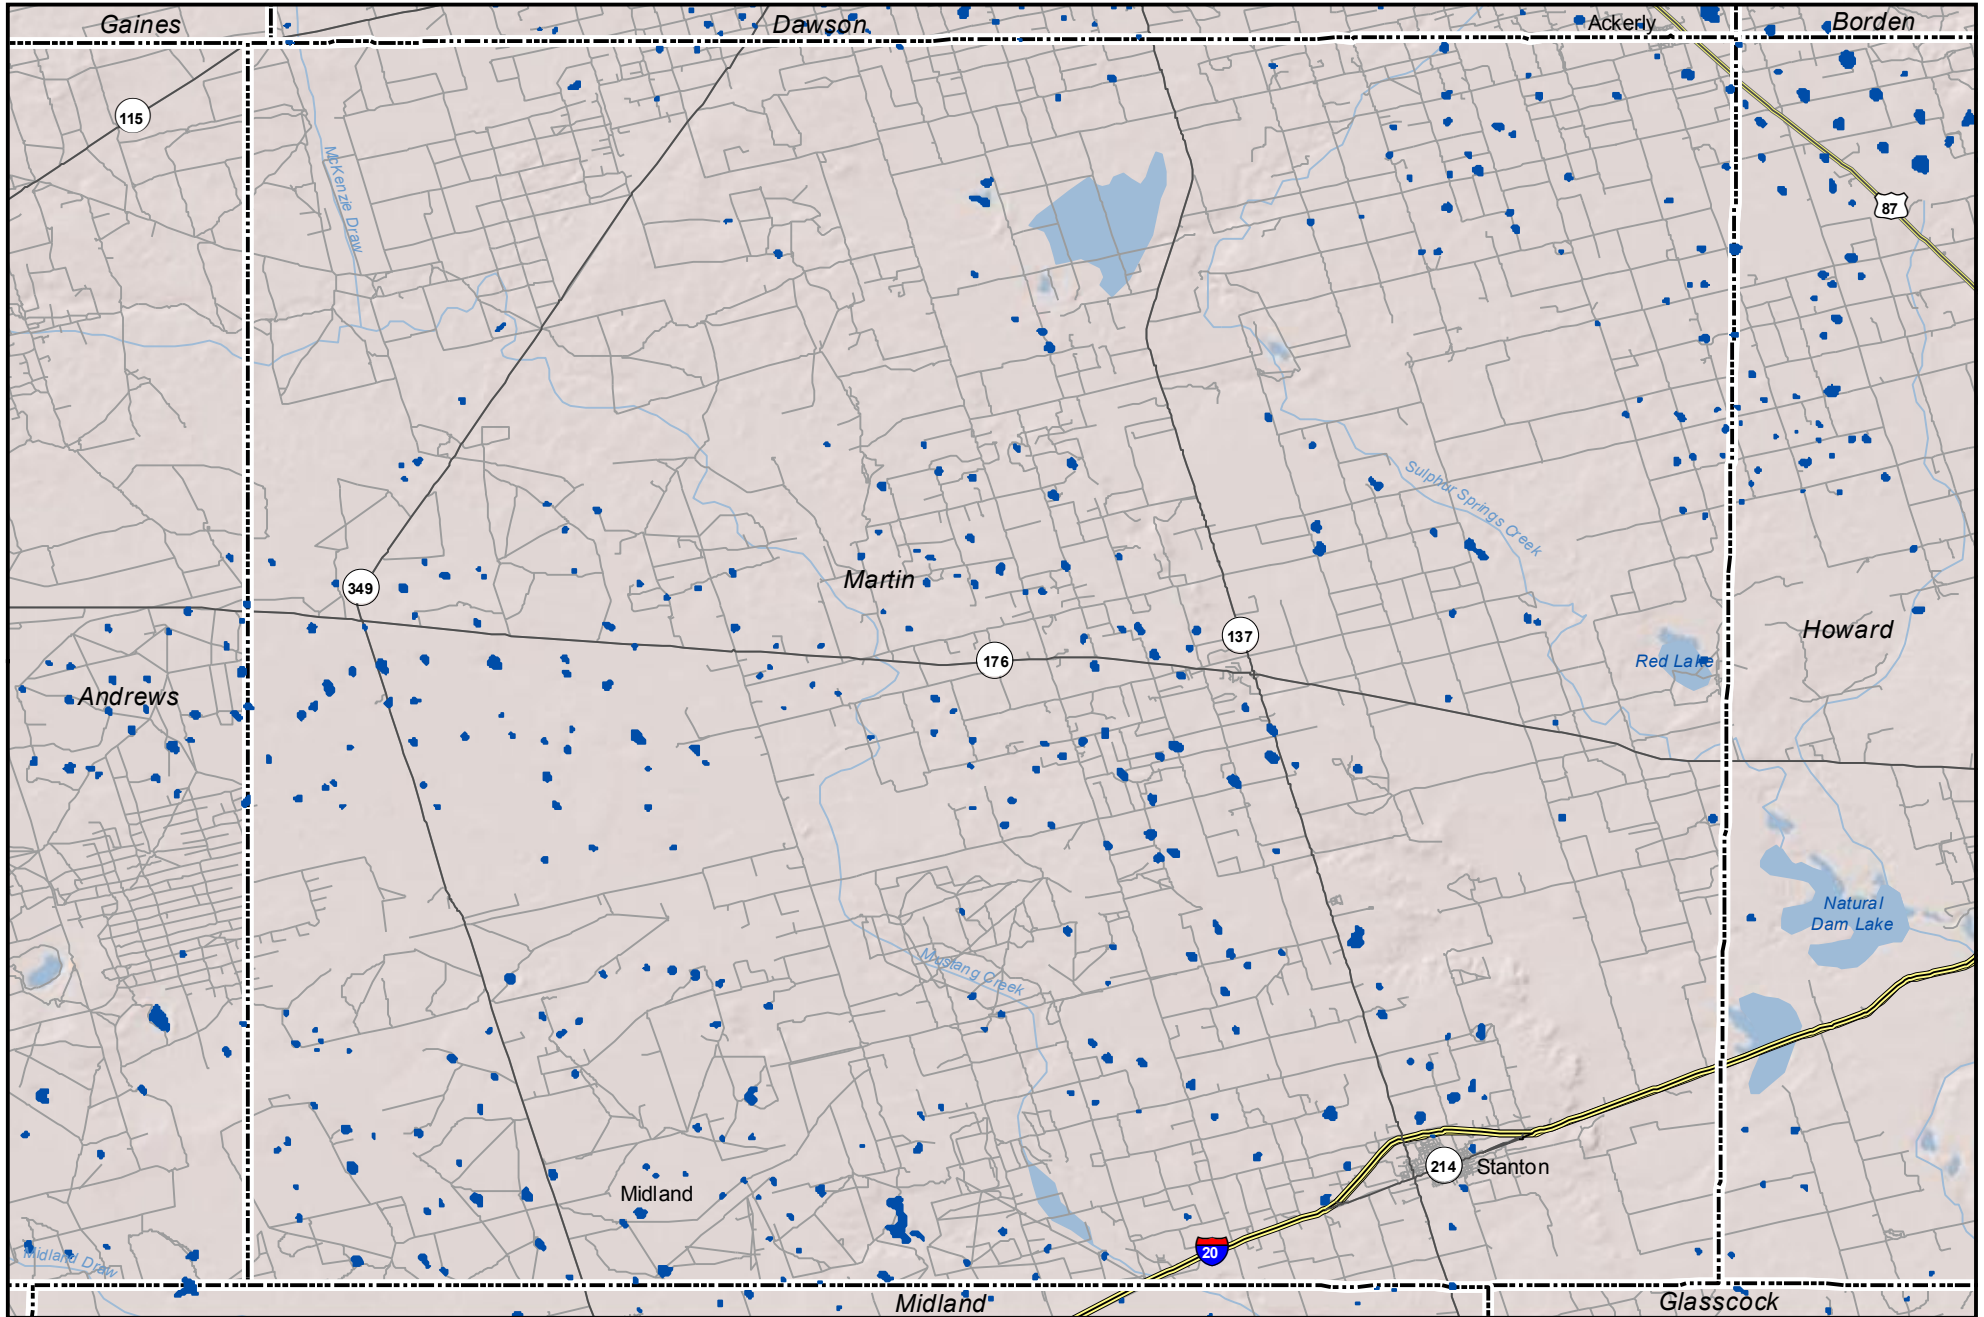

Probable Playas in Martin County, Texas

Legend

-  Playa
-  Other Water Body
-  Roads

0 2.5 5 Miles