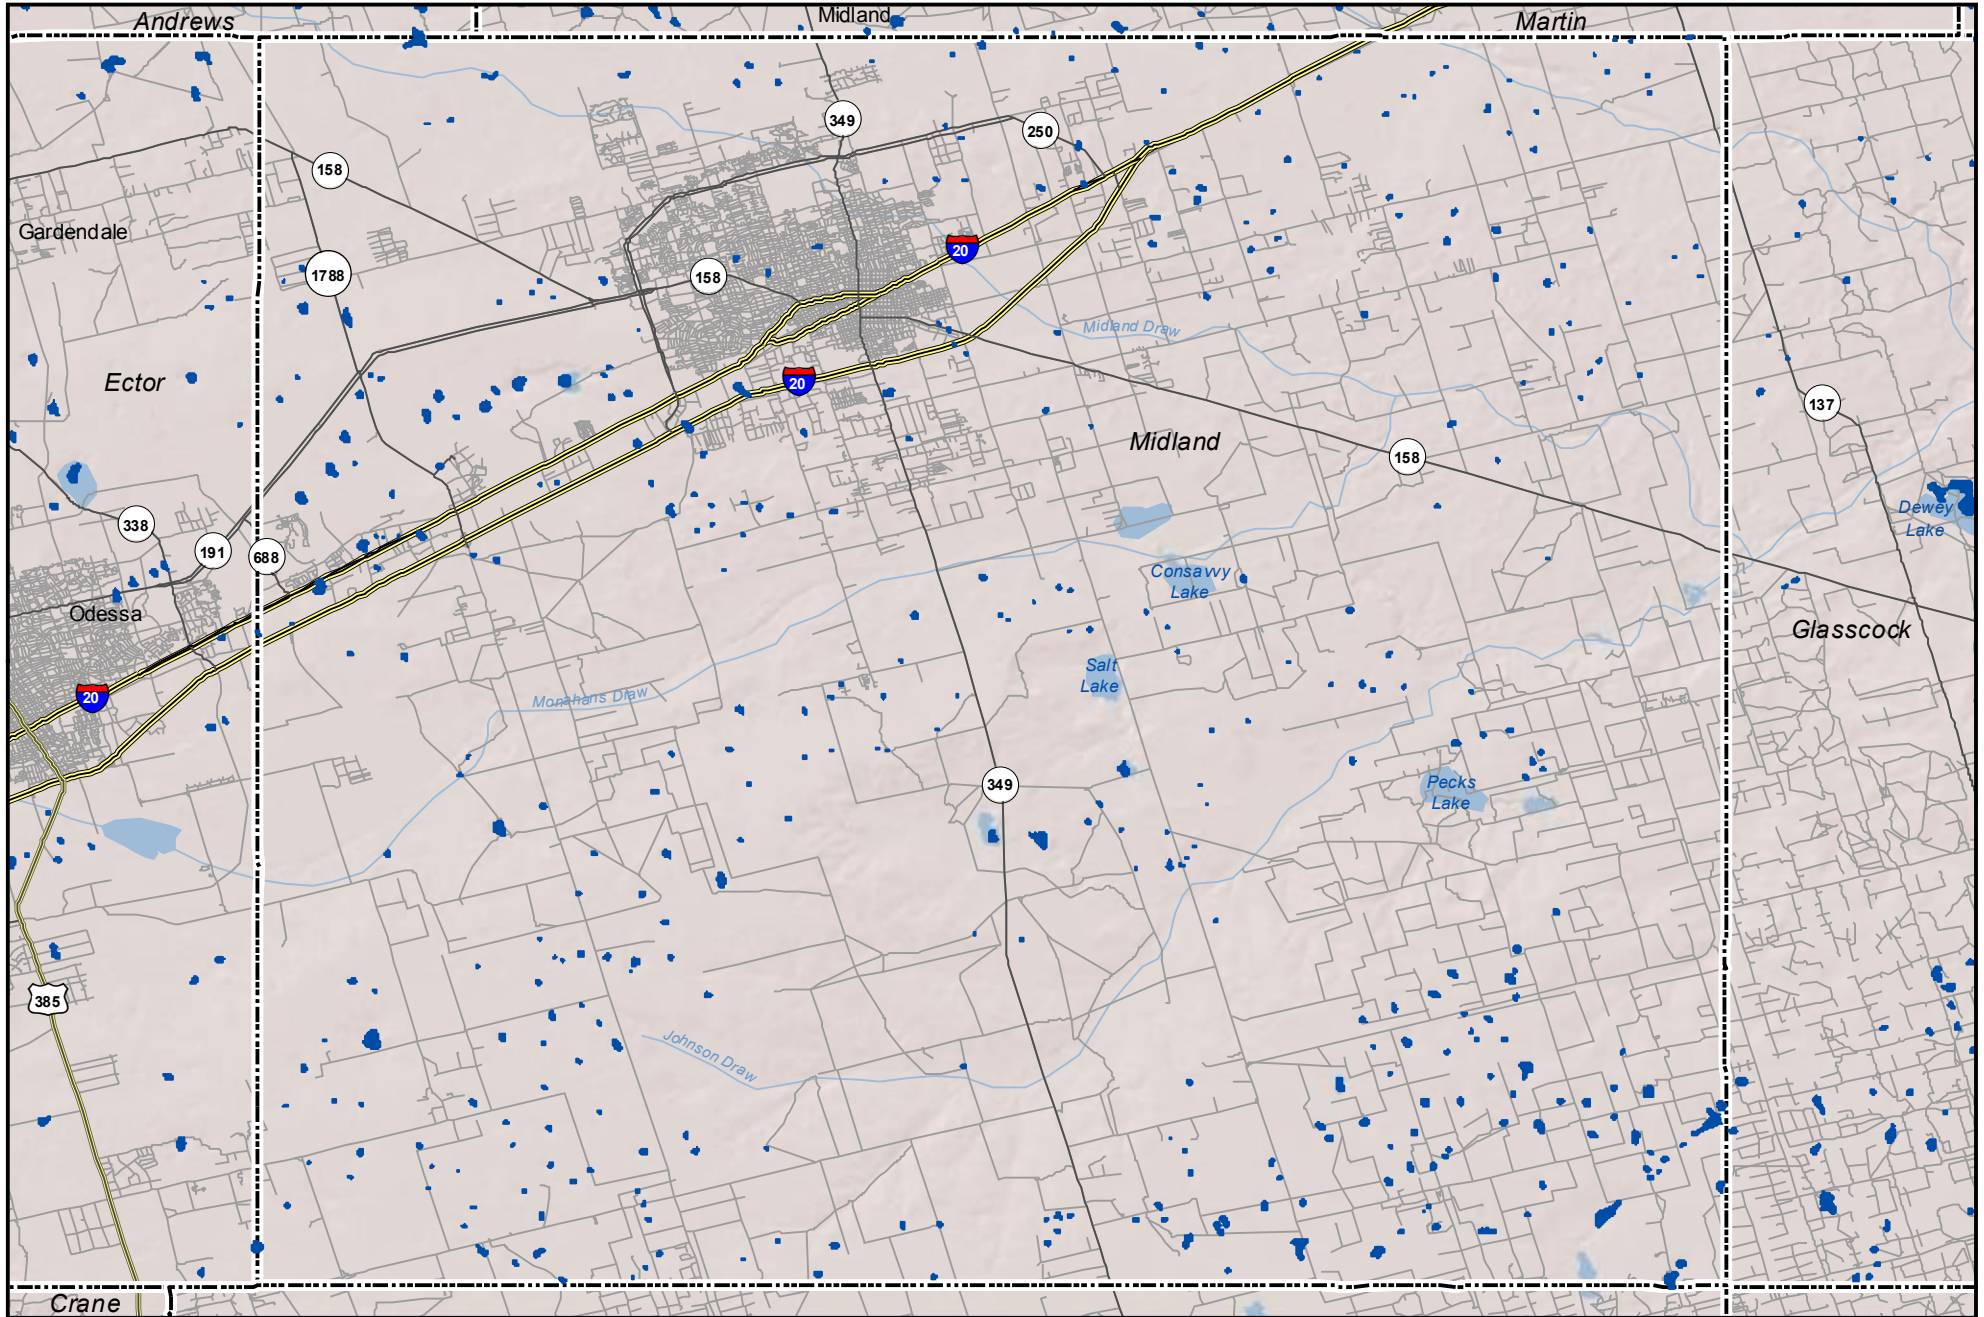

# Probable Playas in Midland County, Texas

## Legend

-  Playa
-  Other Water Body
-  Roads

0 2.5 5 Miles