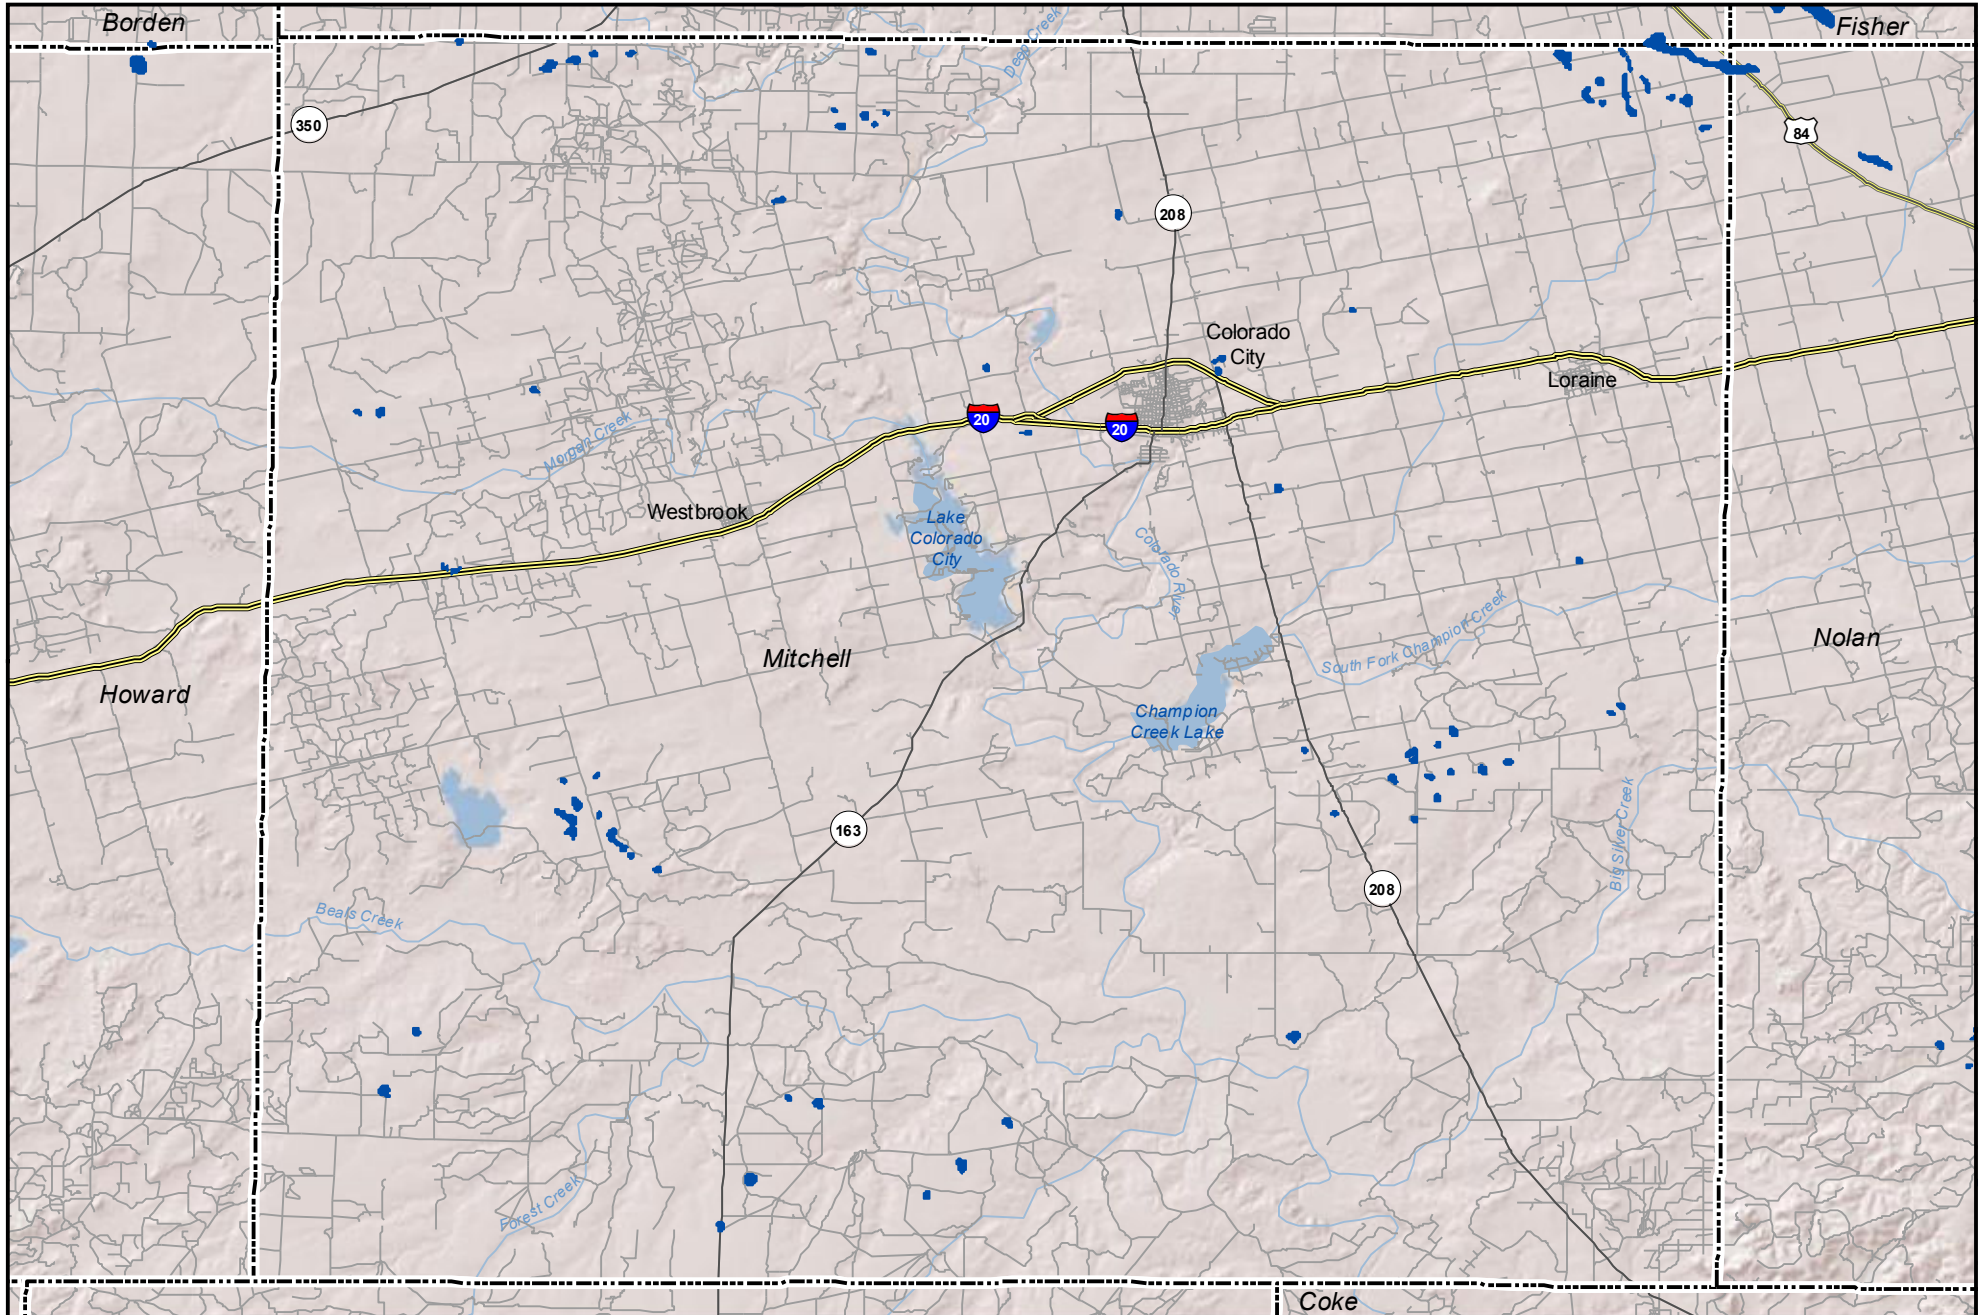

Probable Playas in Mitchell County, Texas

Legend

-  Playa
-  Other Water Body
-  Roads

0 2.5 5 Miles