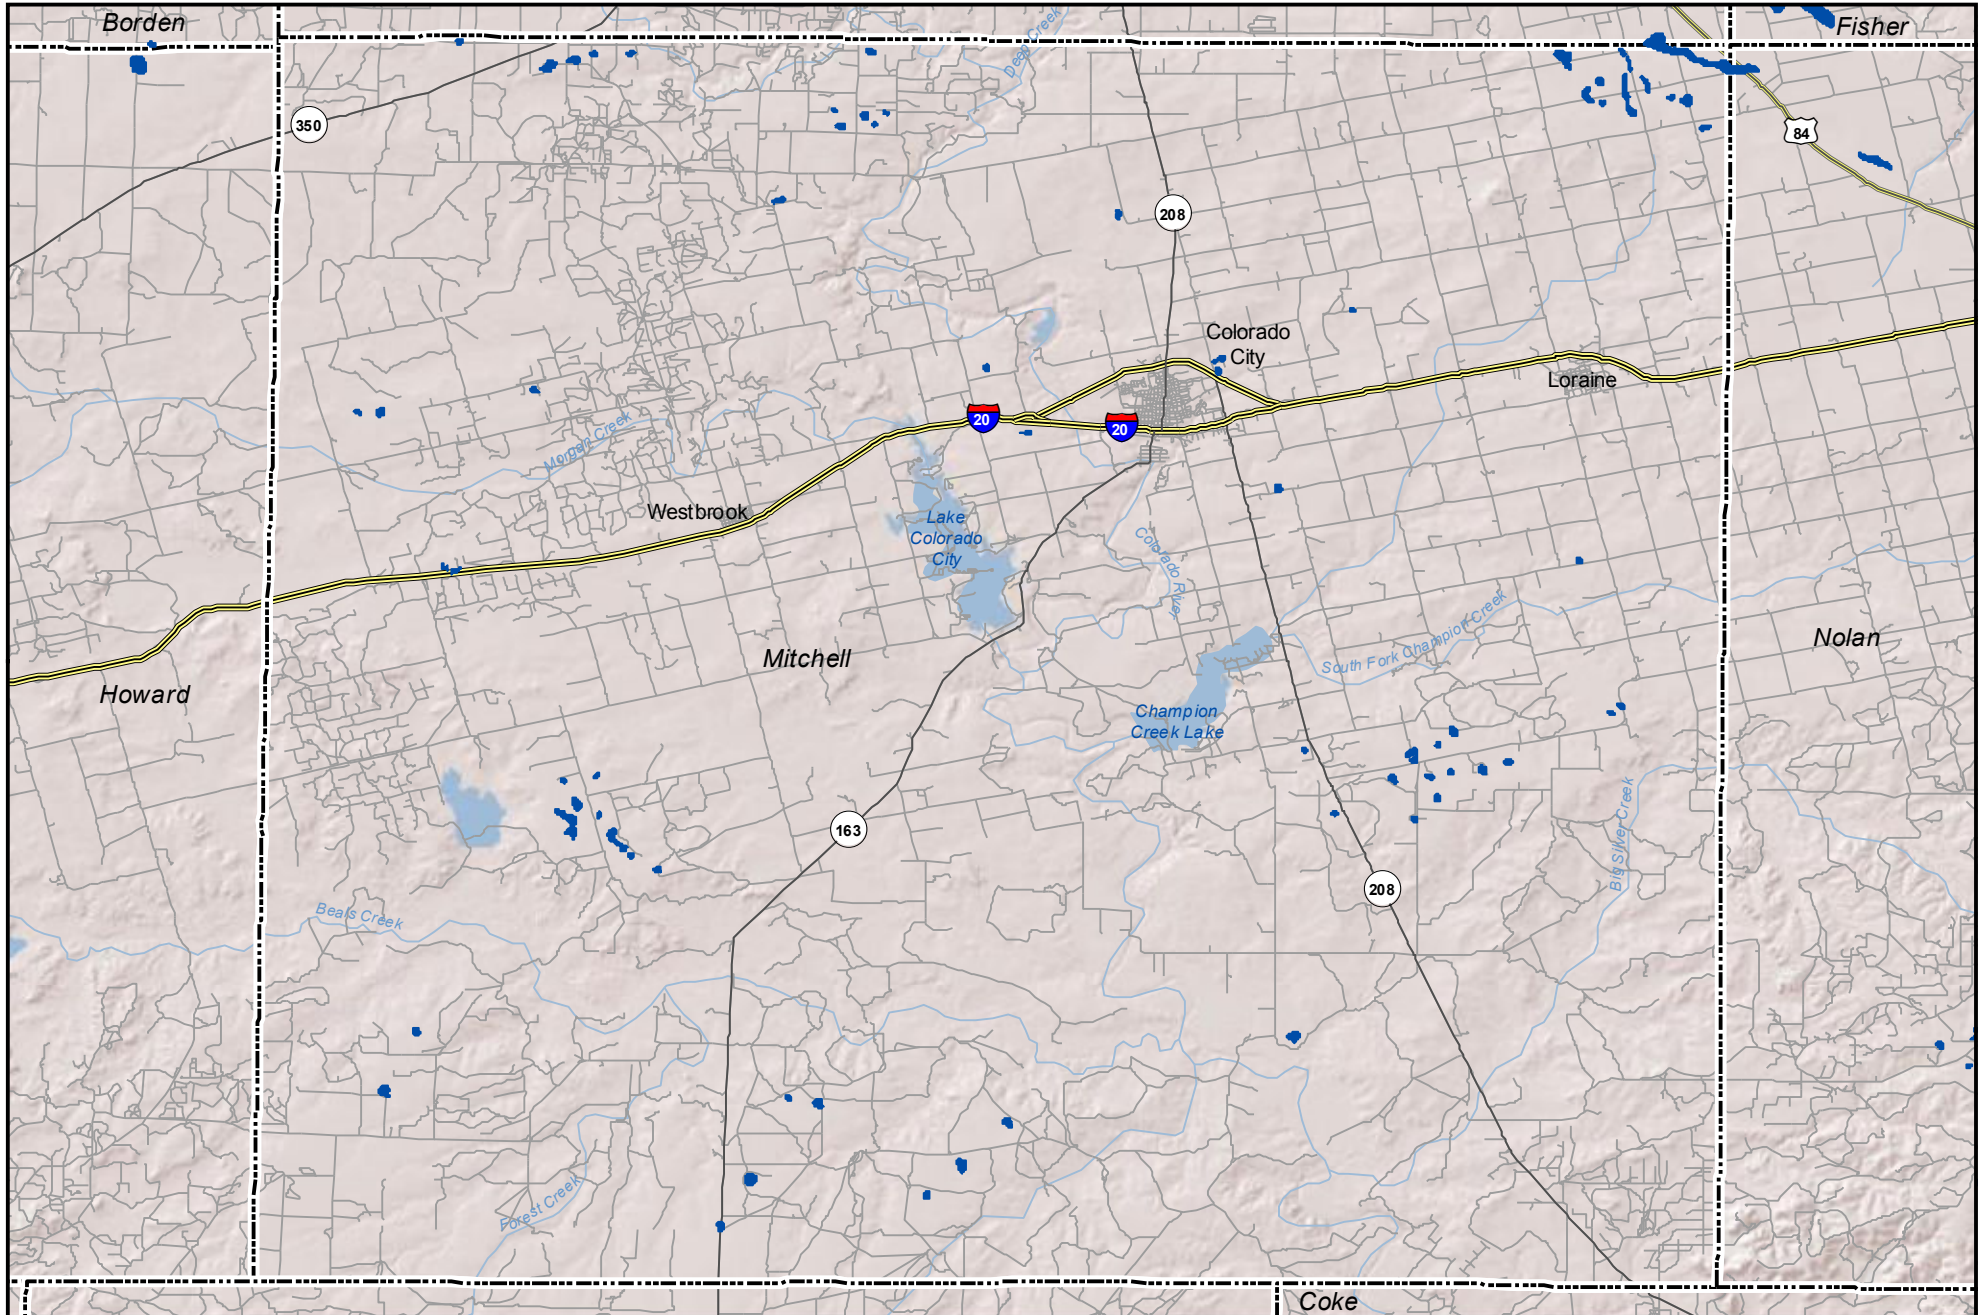

Probable Playas in Mitchell County, Texas

Legend

-  Playa
-  Other Water Body
-  Roads

0 2.5 5 Miles