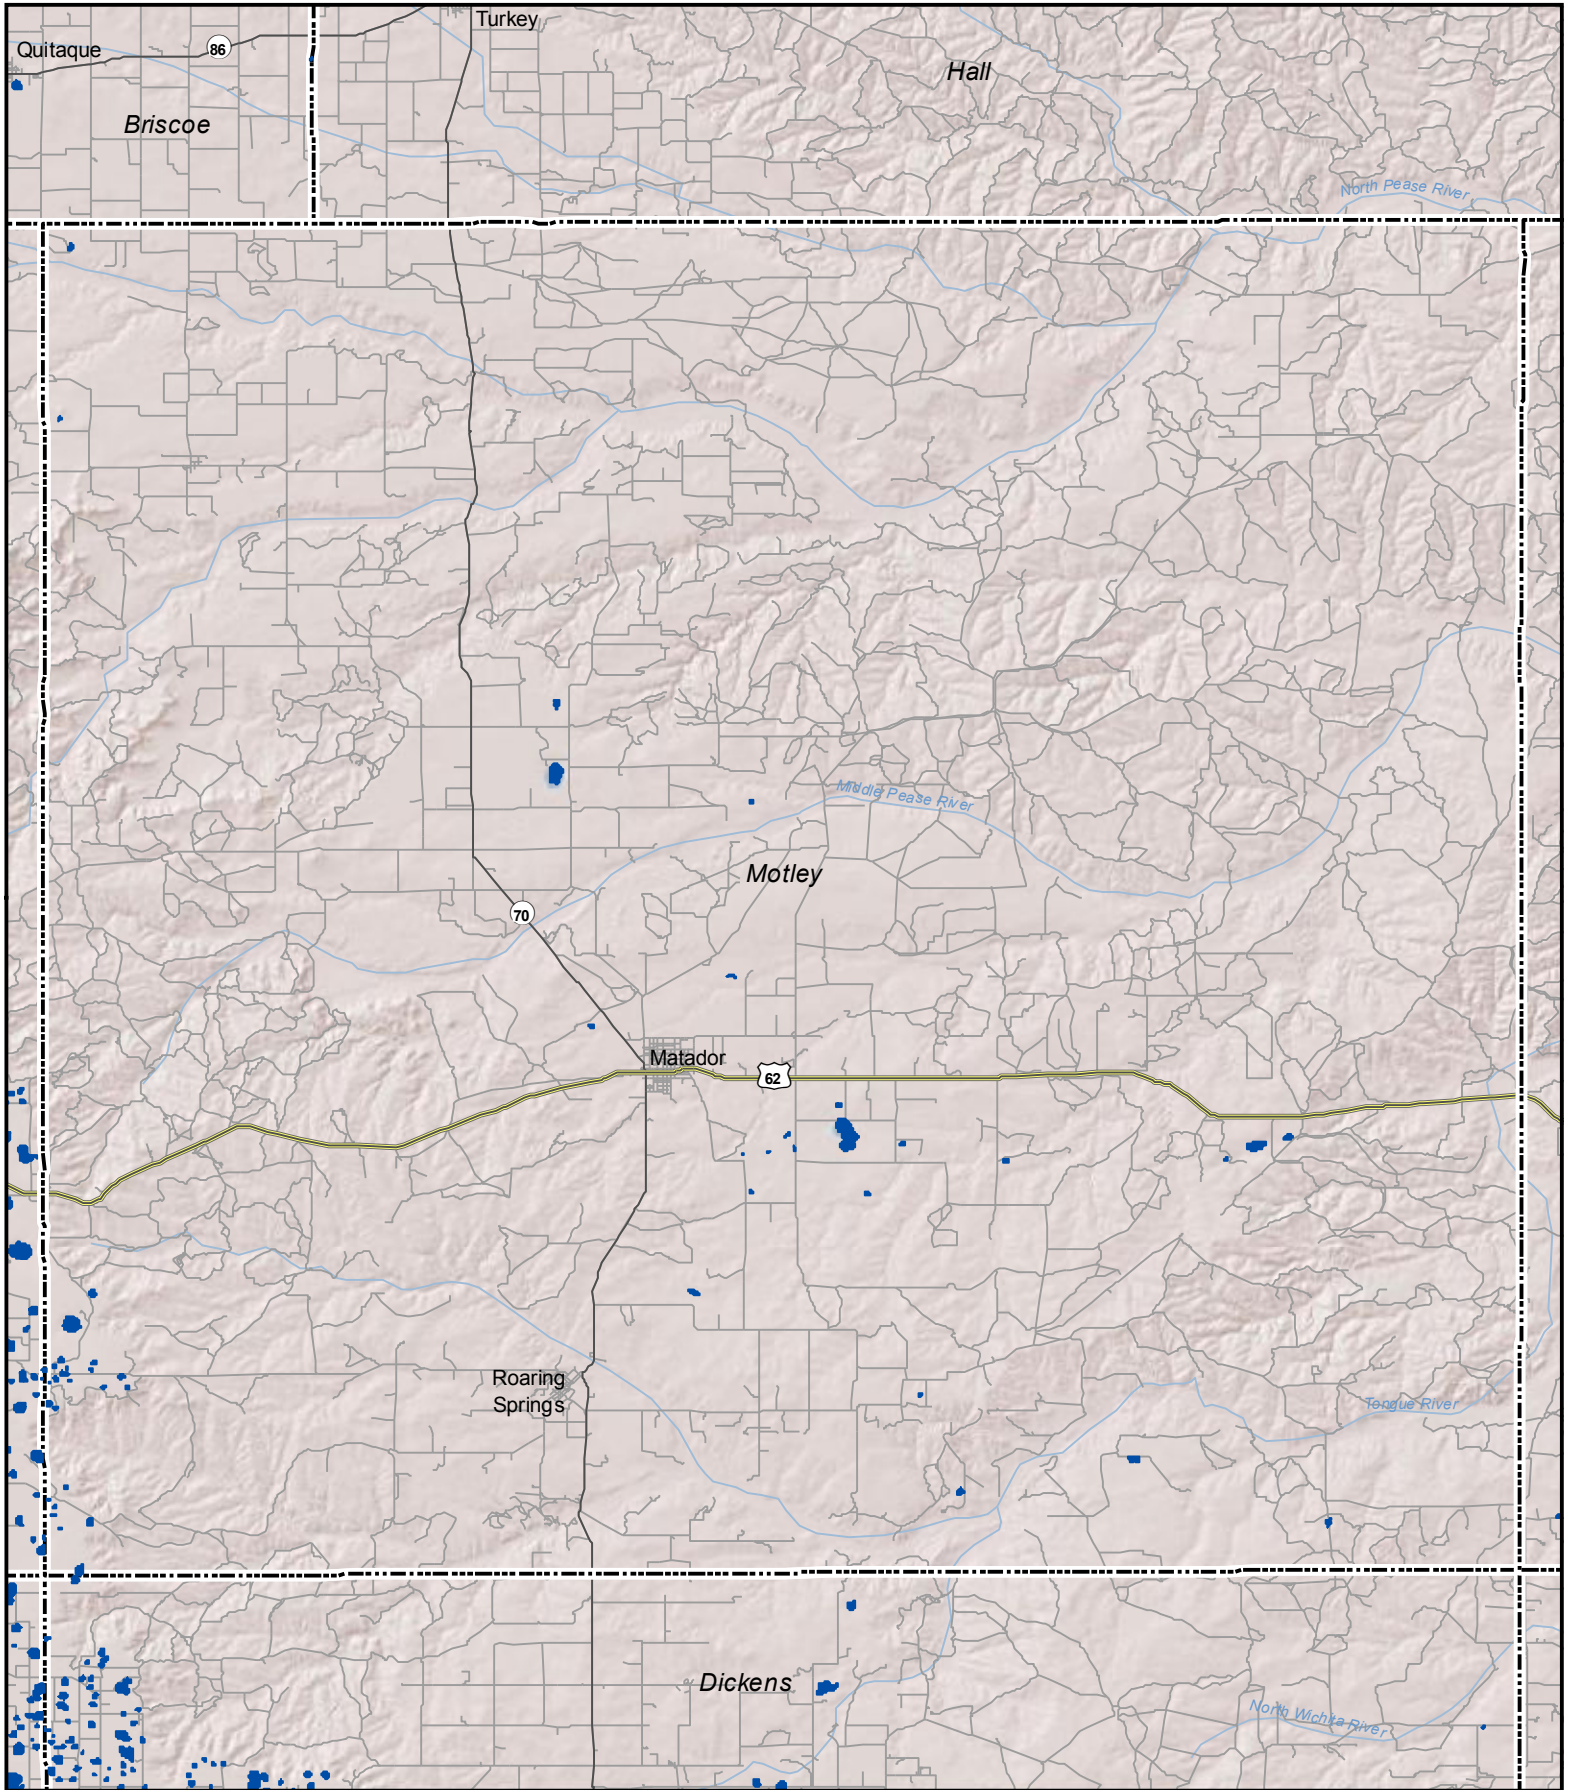

Probable Playas in Motley County, Texas

Legend  Playa  Other Water Body  Roads