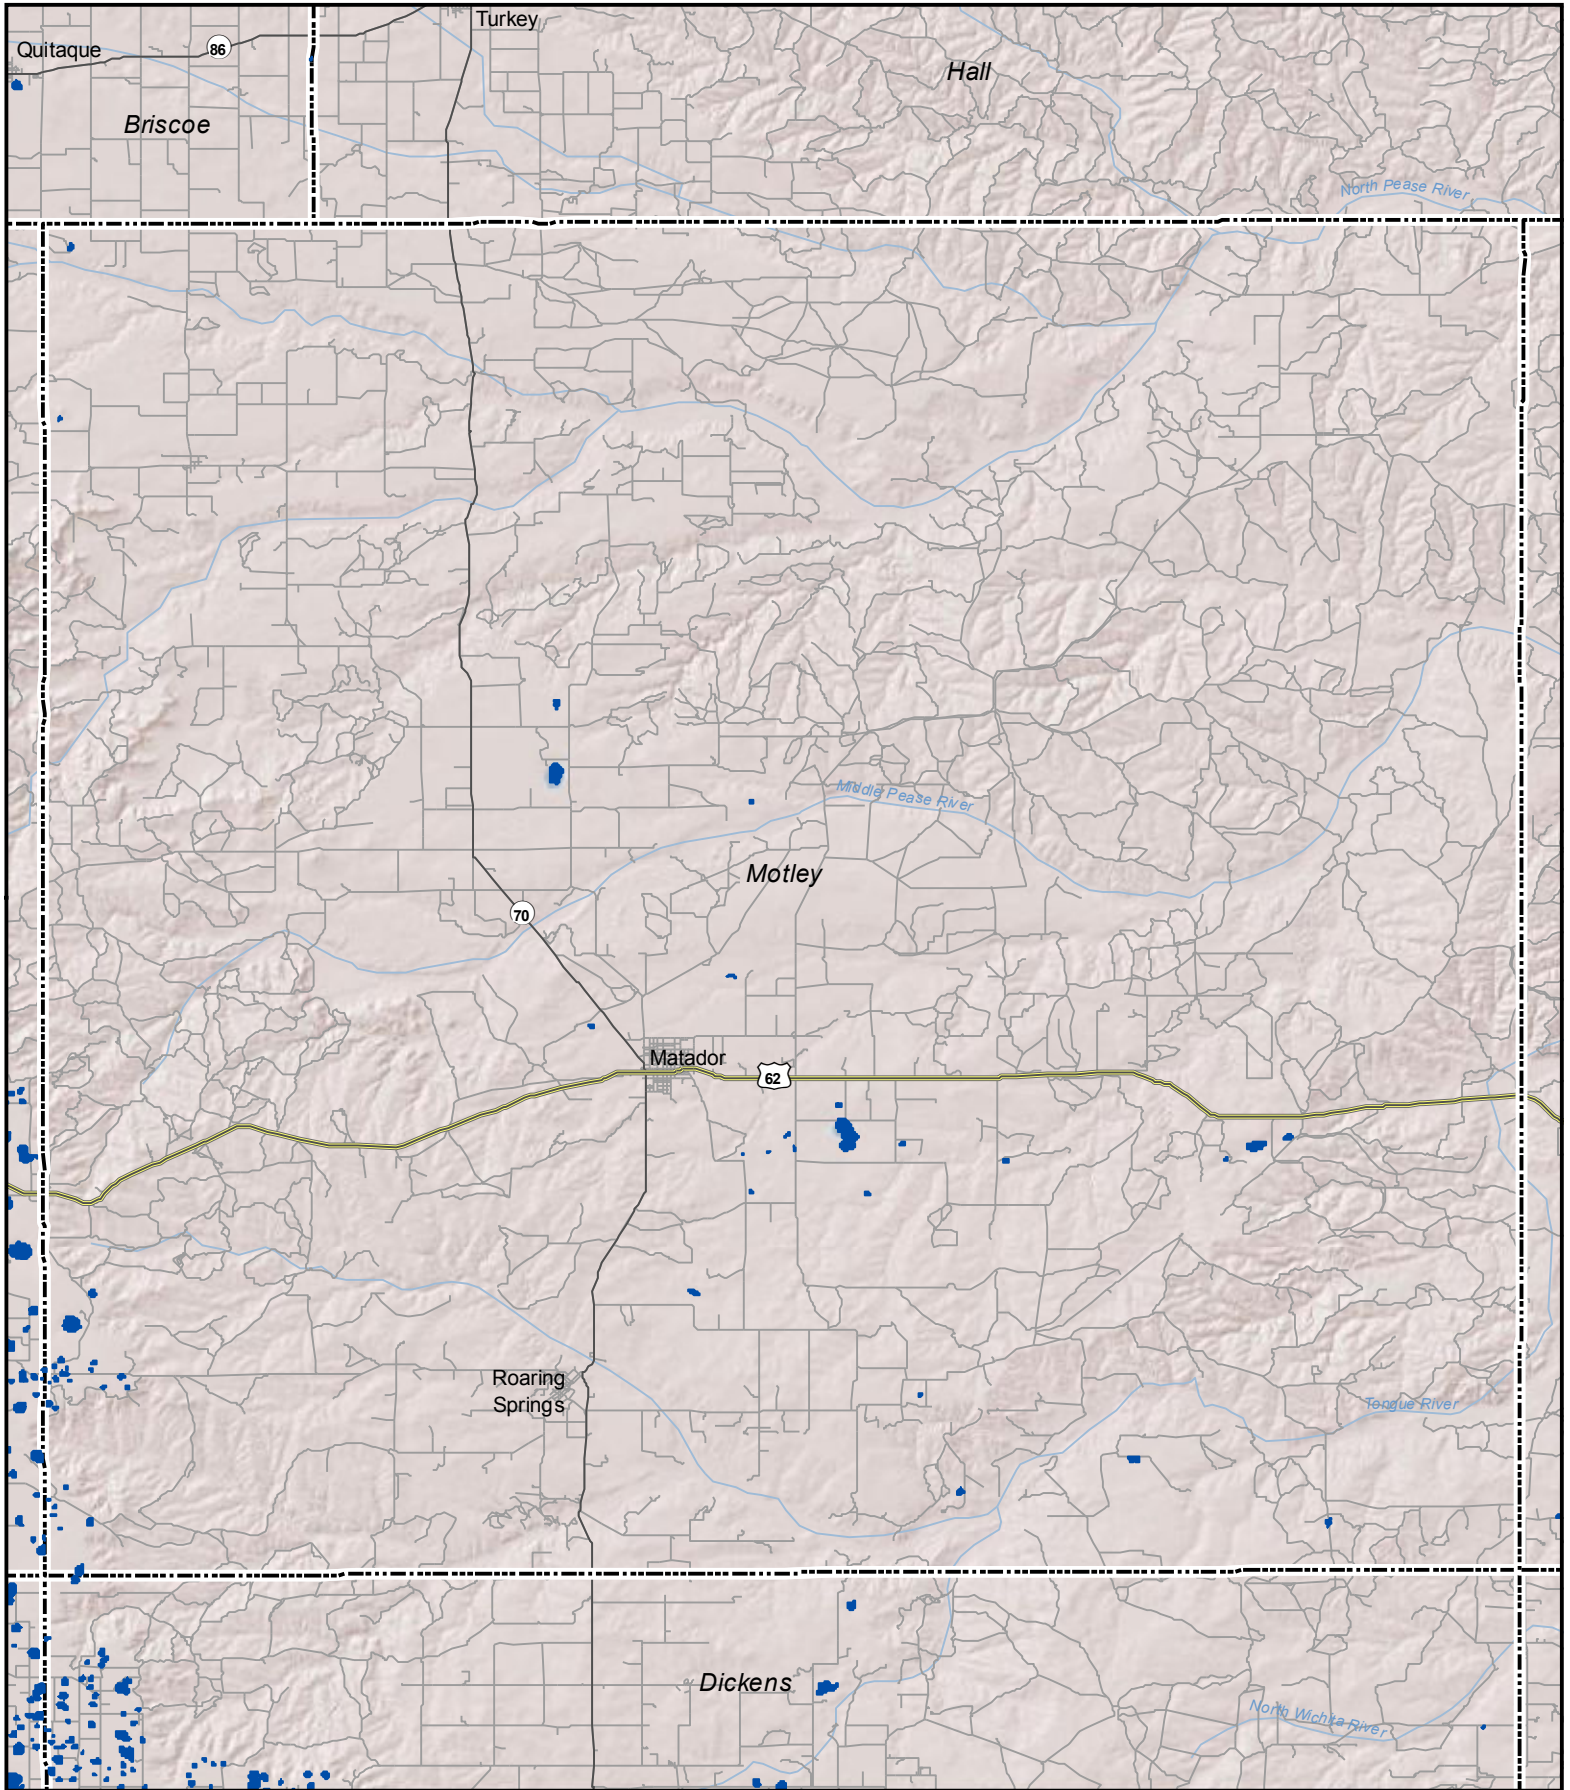

# Probable Playas in Motley County, Texas

**Legend**  Playa  Other Water Body  Roads