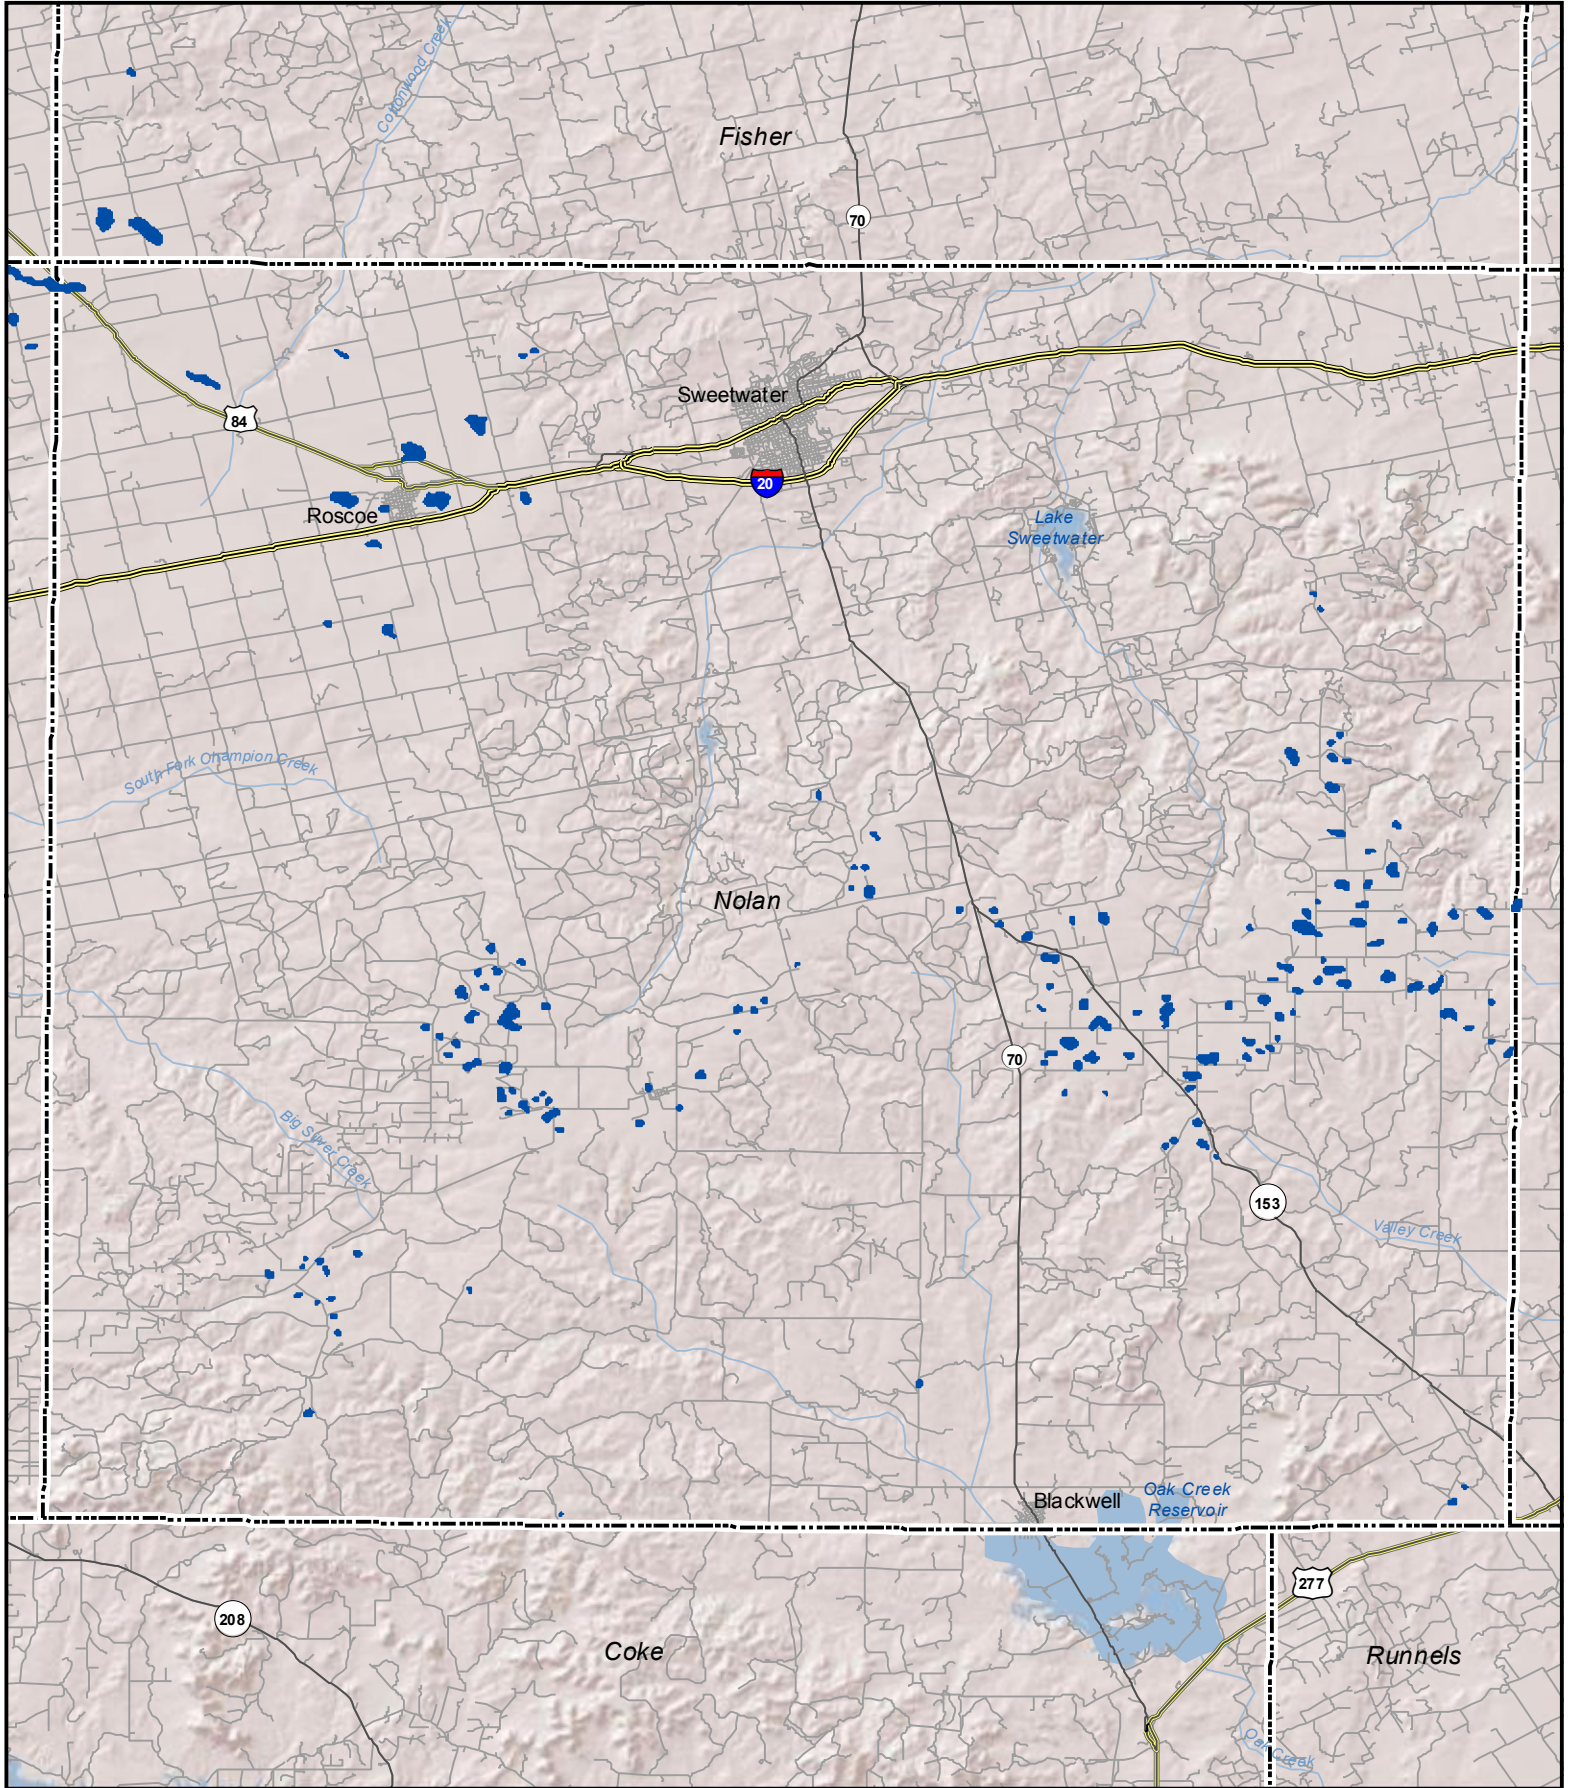

Probable Playas in Nolan County, Texas

Legend  Playa  Other Water Body  Roads