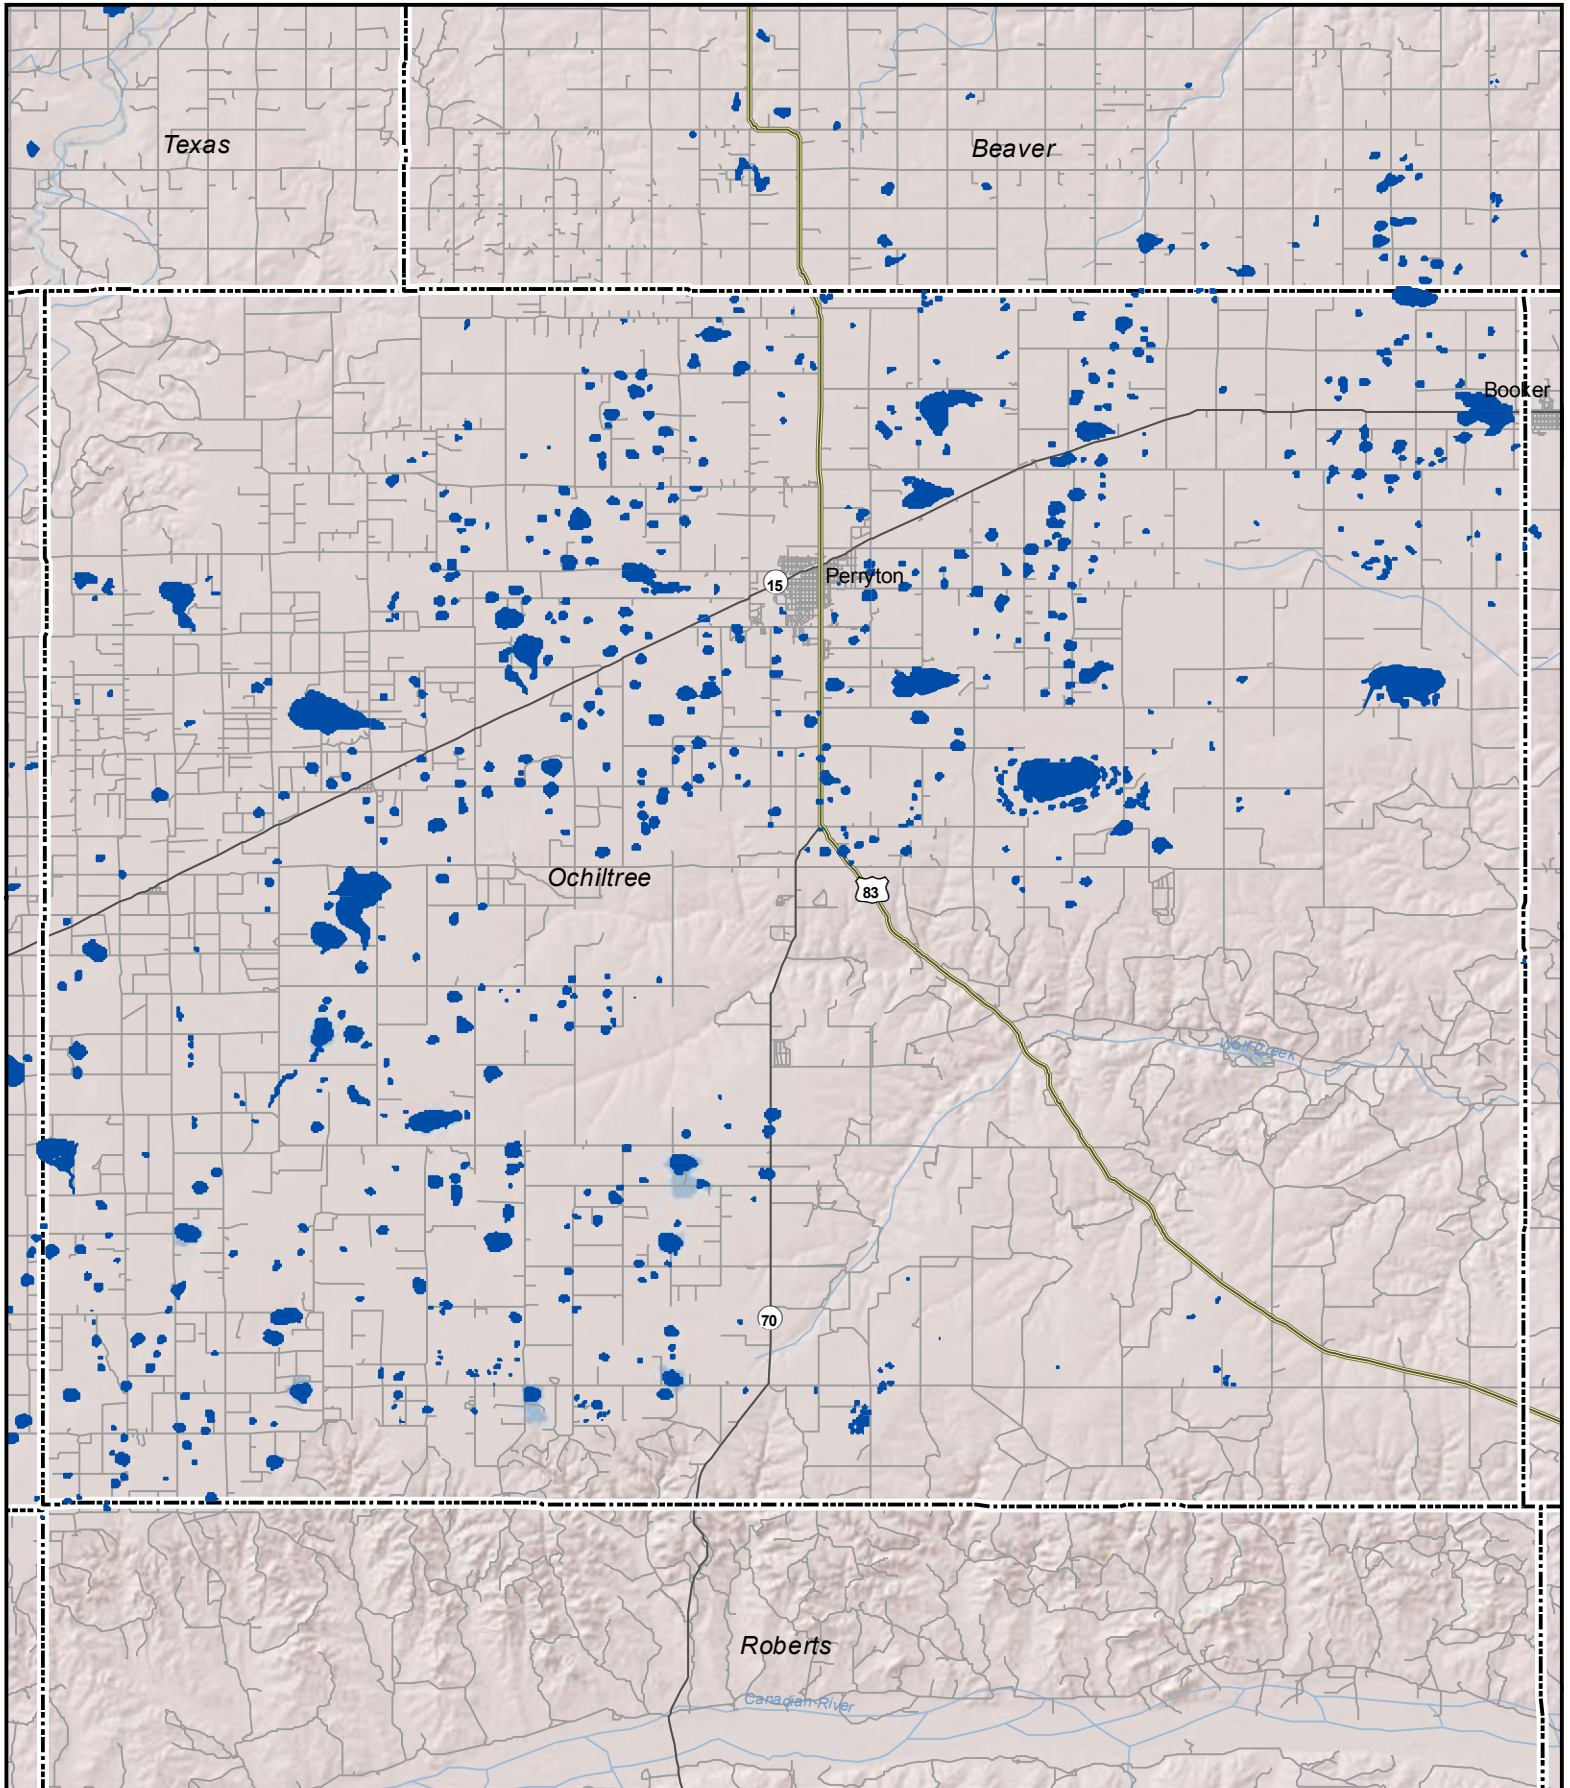

Probable Playas in Ochiltree County, Texas

Legend  Playa  Other Water Body  Roads