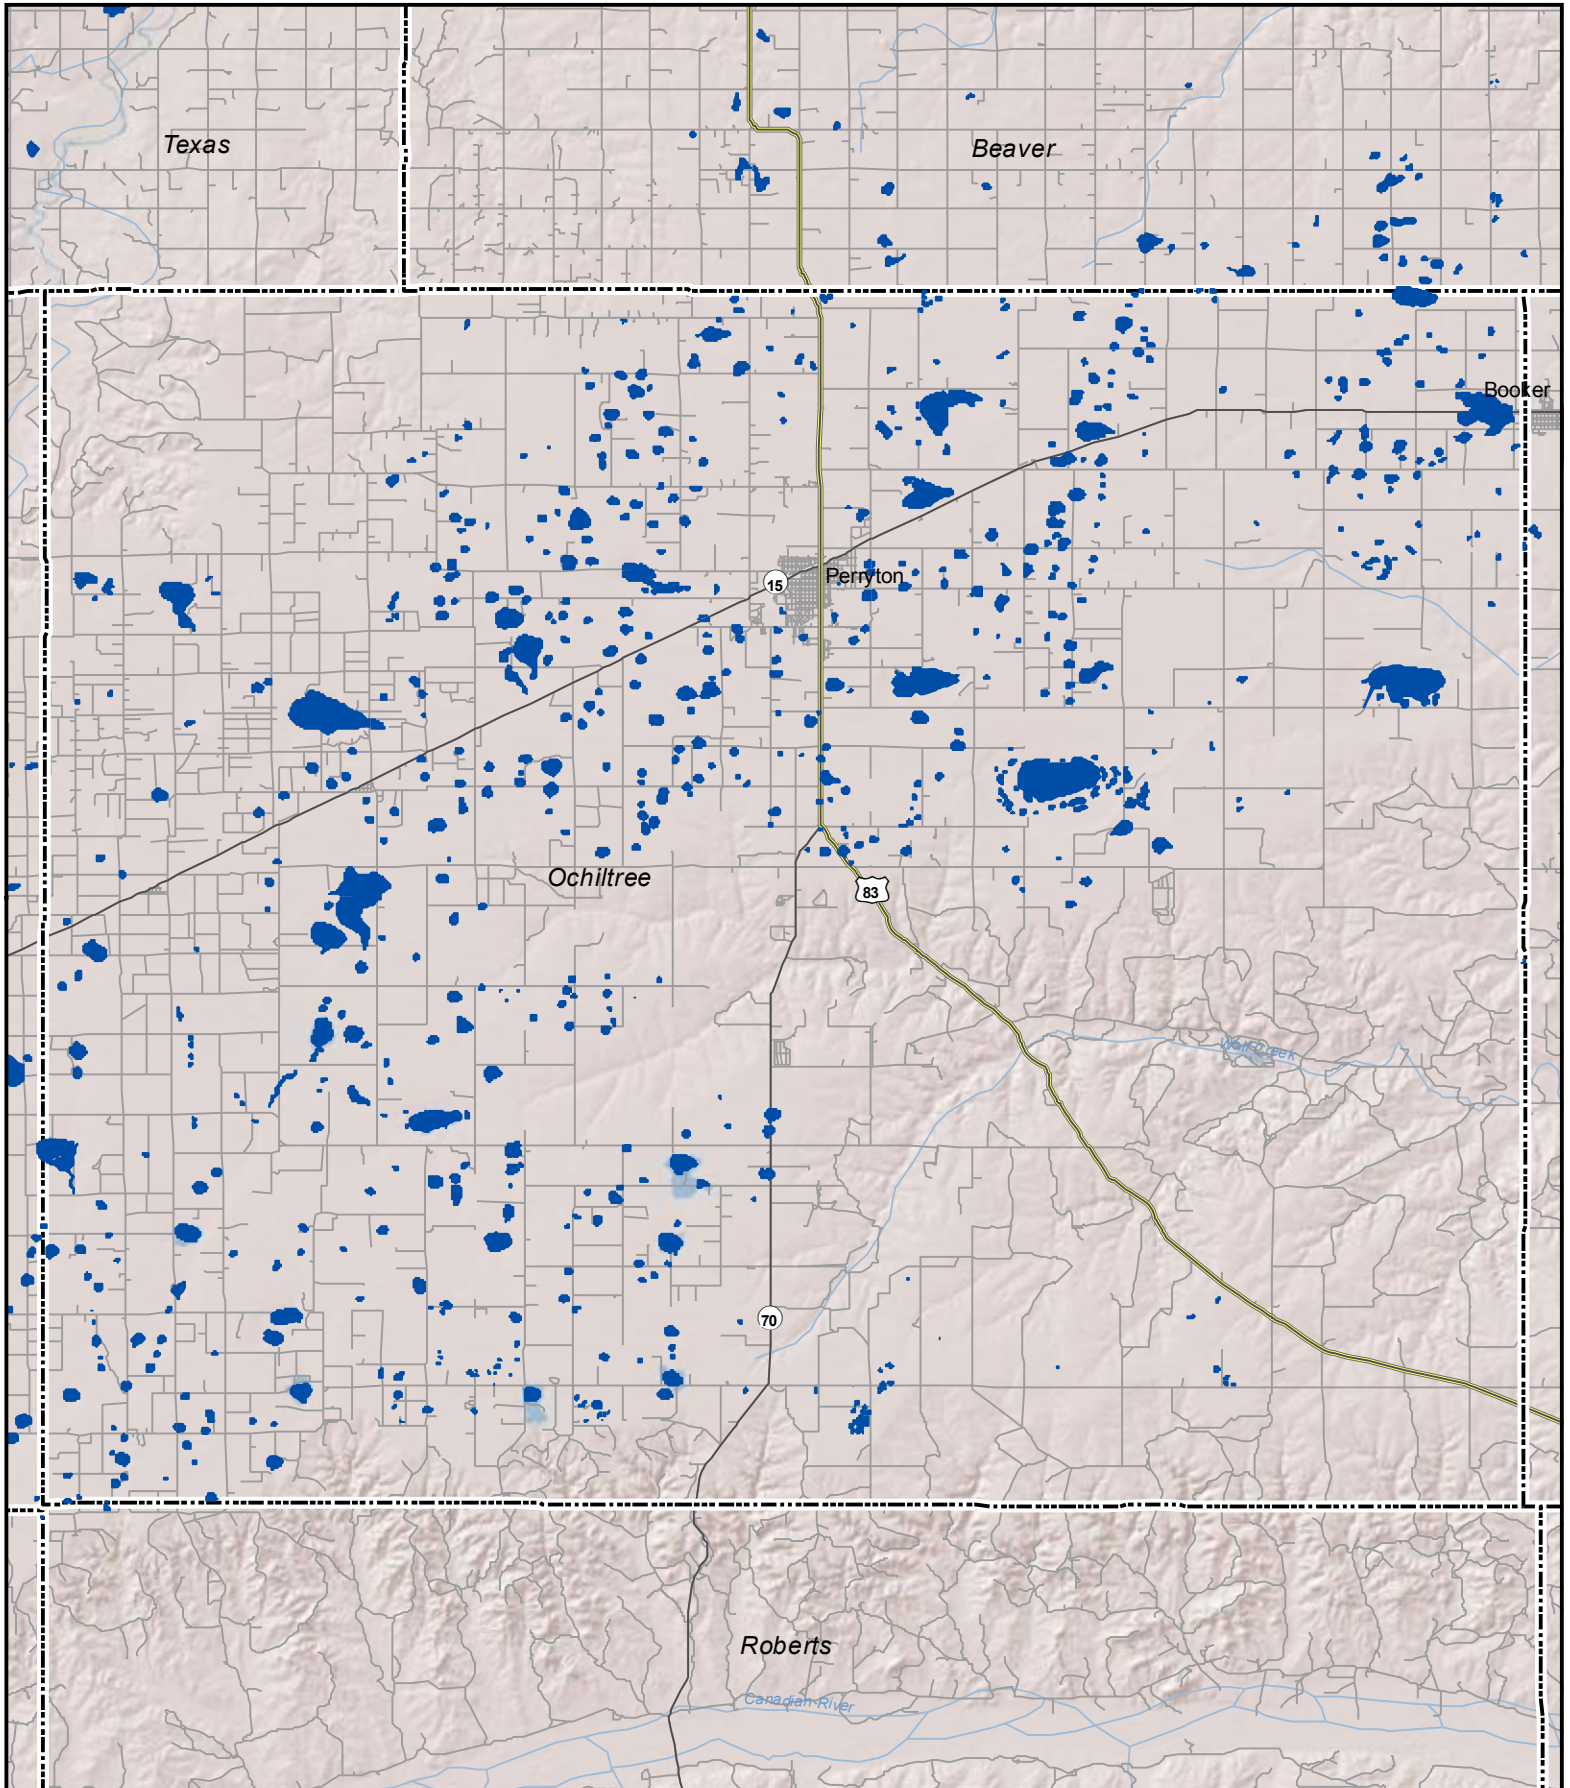

Probable Playas in Ochiltree County, Texas

Legend

-  Playa
-  Other Water Body
-  Roads