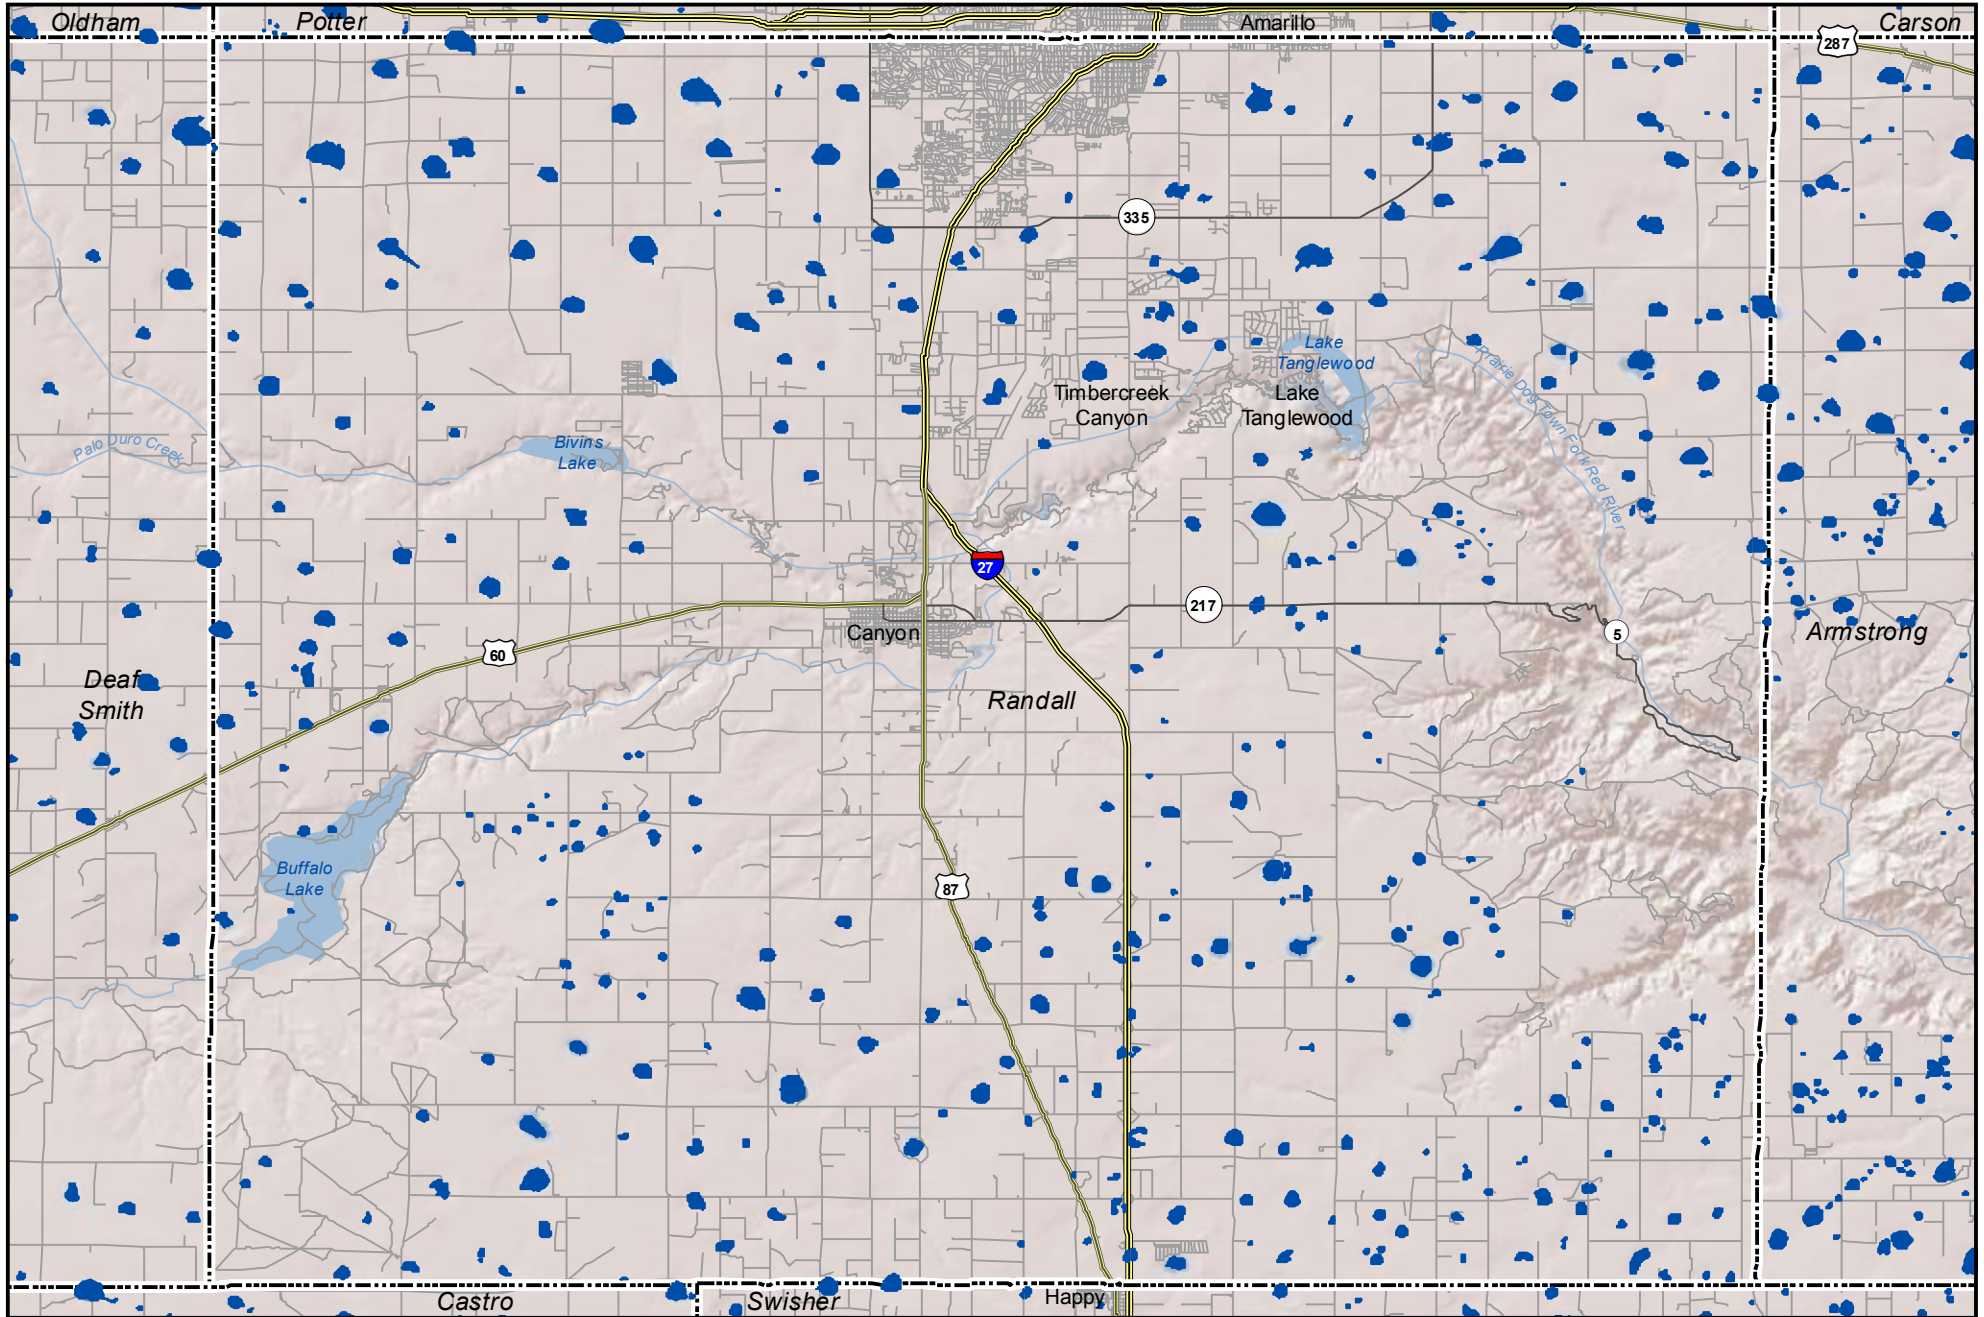

# Probable Playas in Randall County, Texas

## Legend

-  Playa
-  Other Water Body
-  Roads

0 2.5 5 Miles