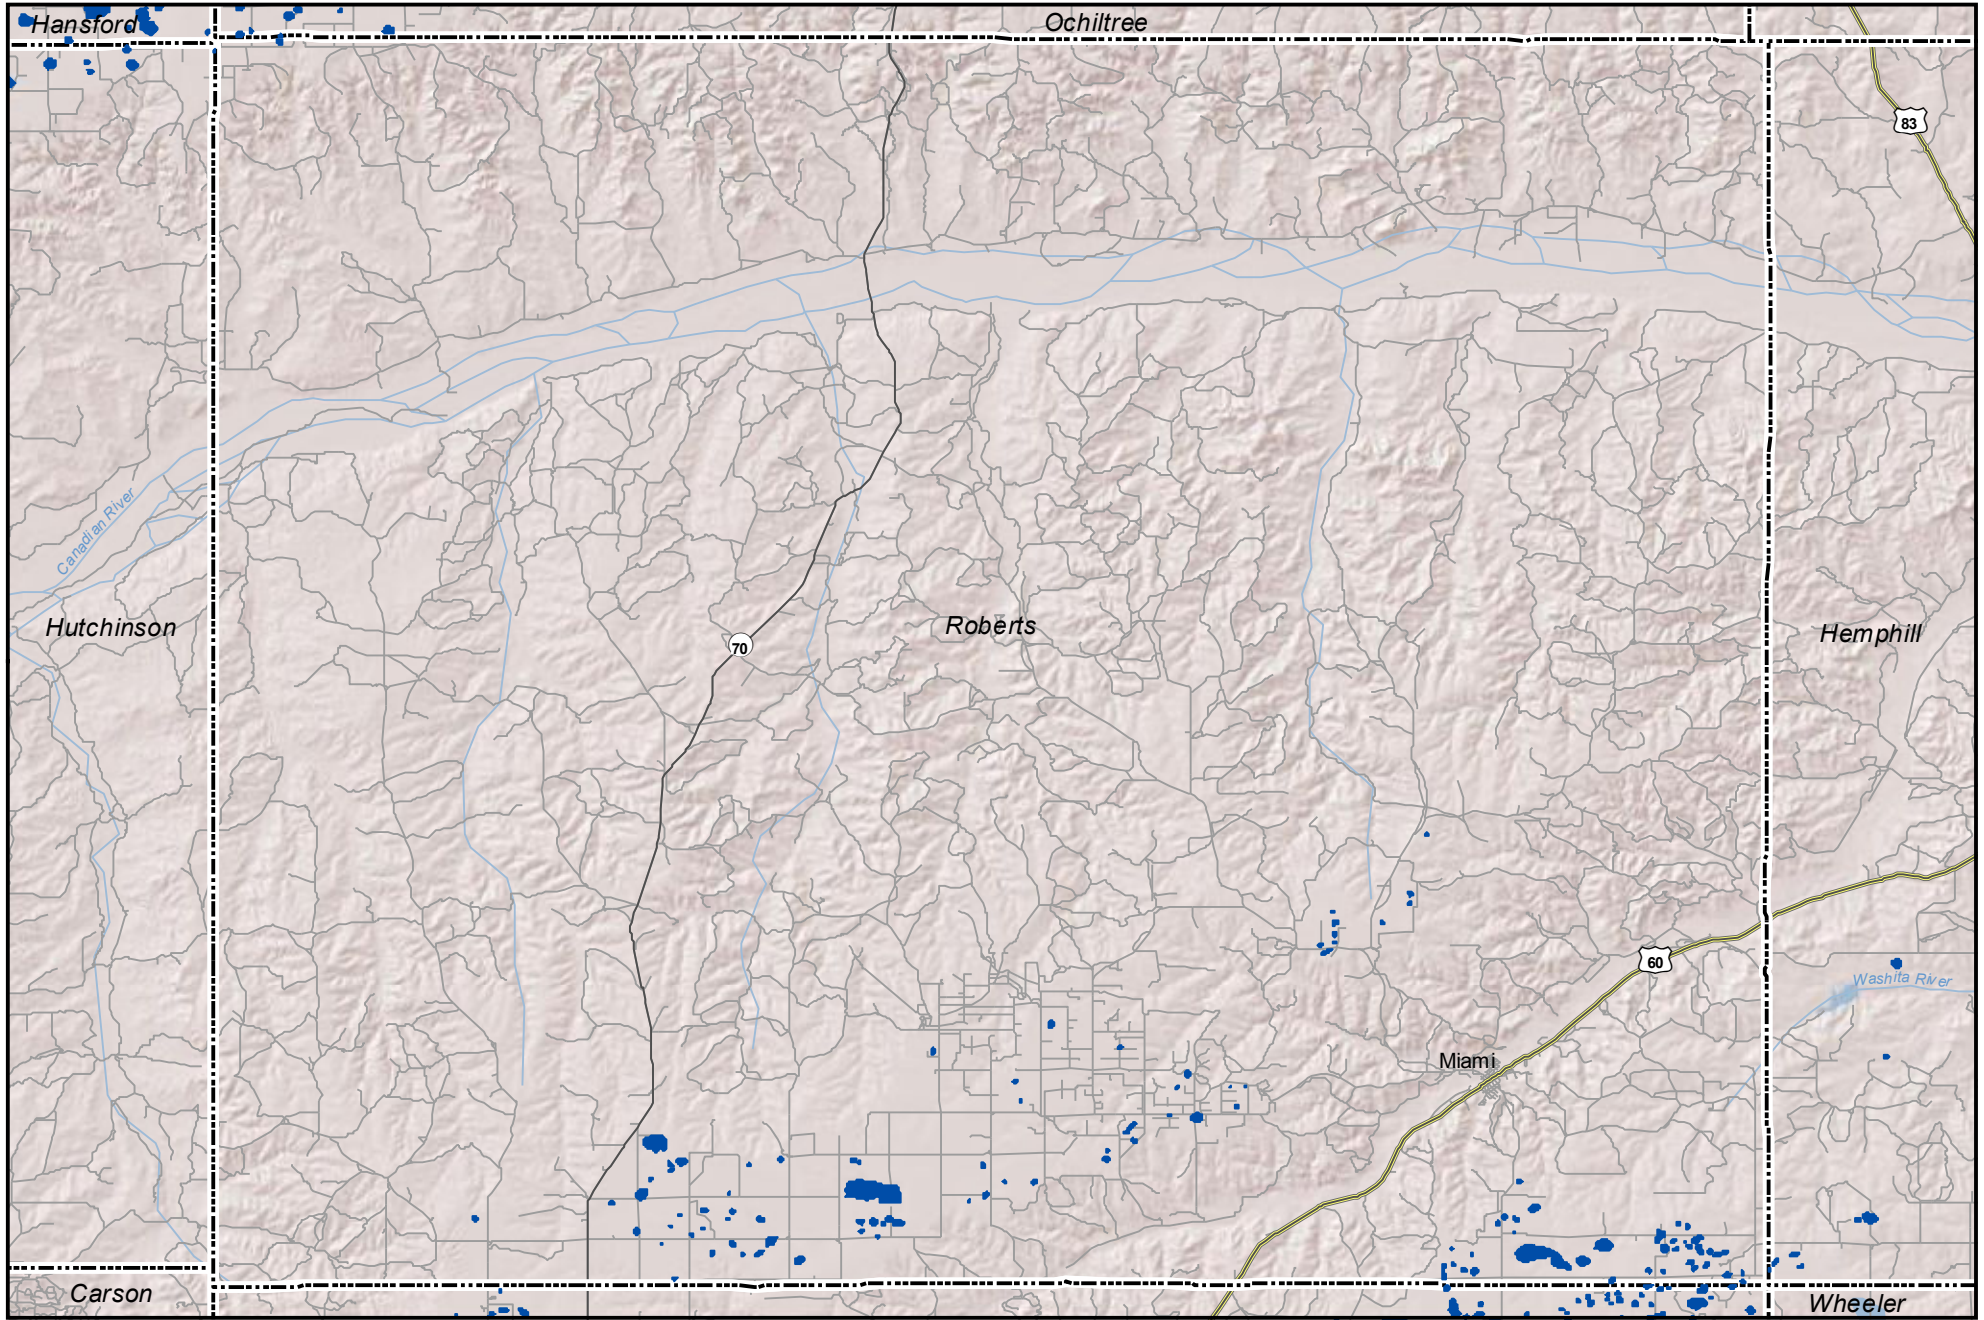

Probable Playas in Roberts County, Texas

Legend

Playa

Other Water Body

Roads