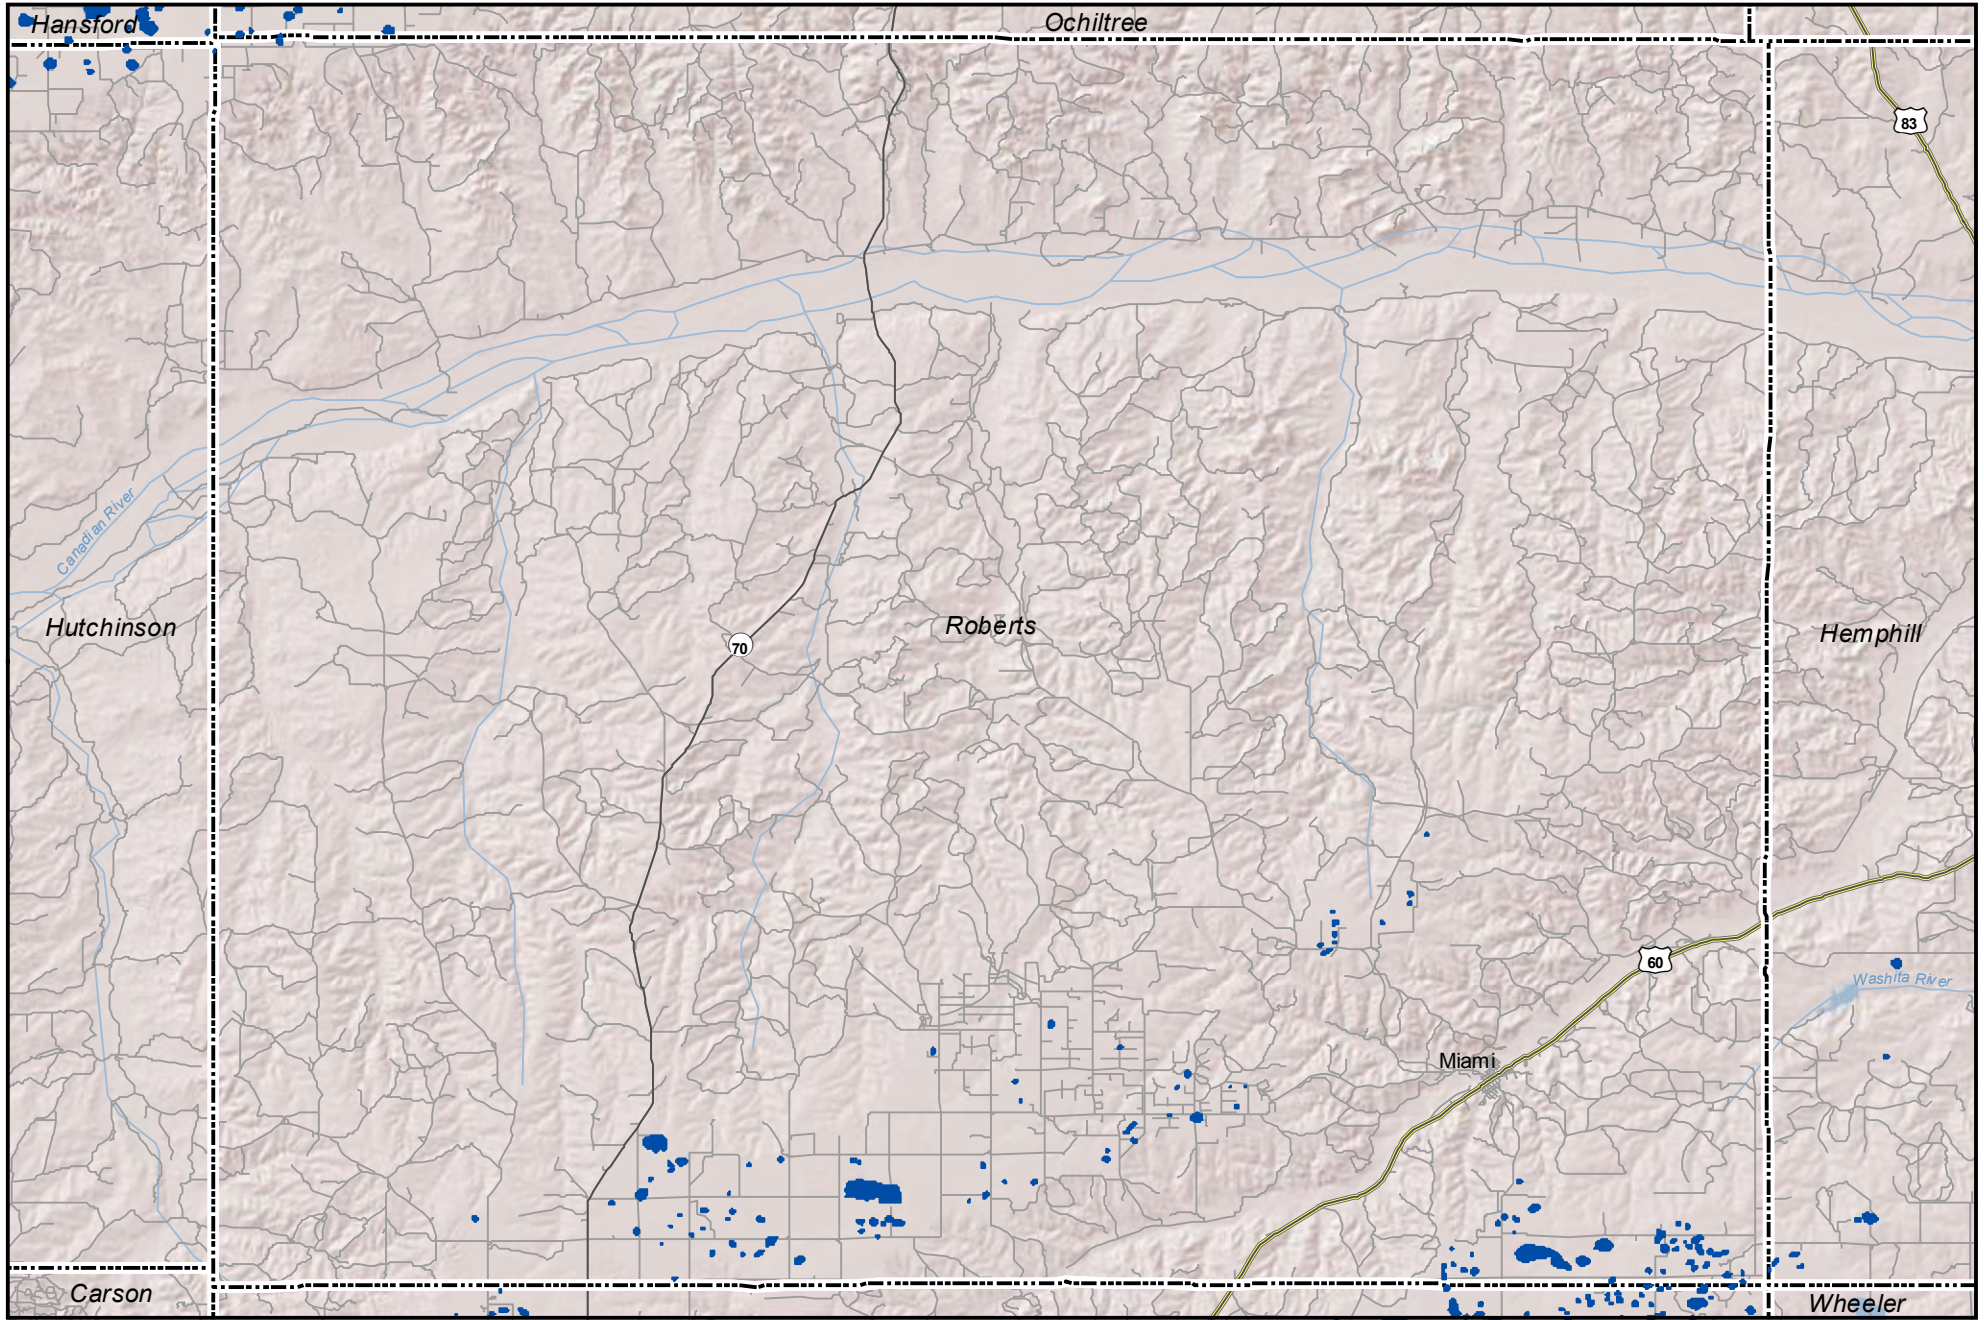

# Probable Playas in Roberts County, Texas

## Legend

Playa

Other Water Body

Roads