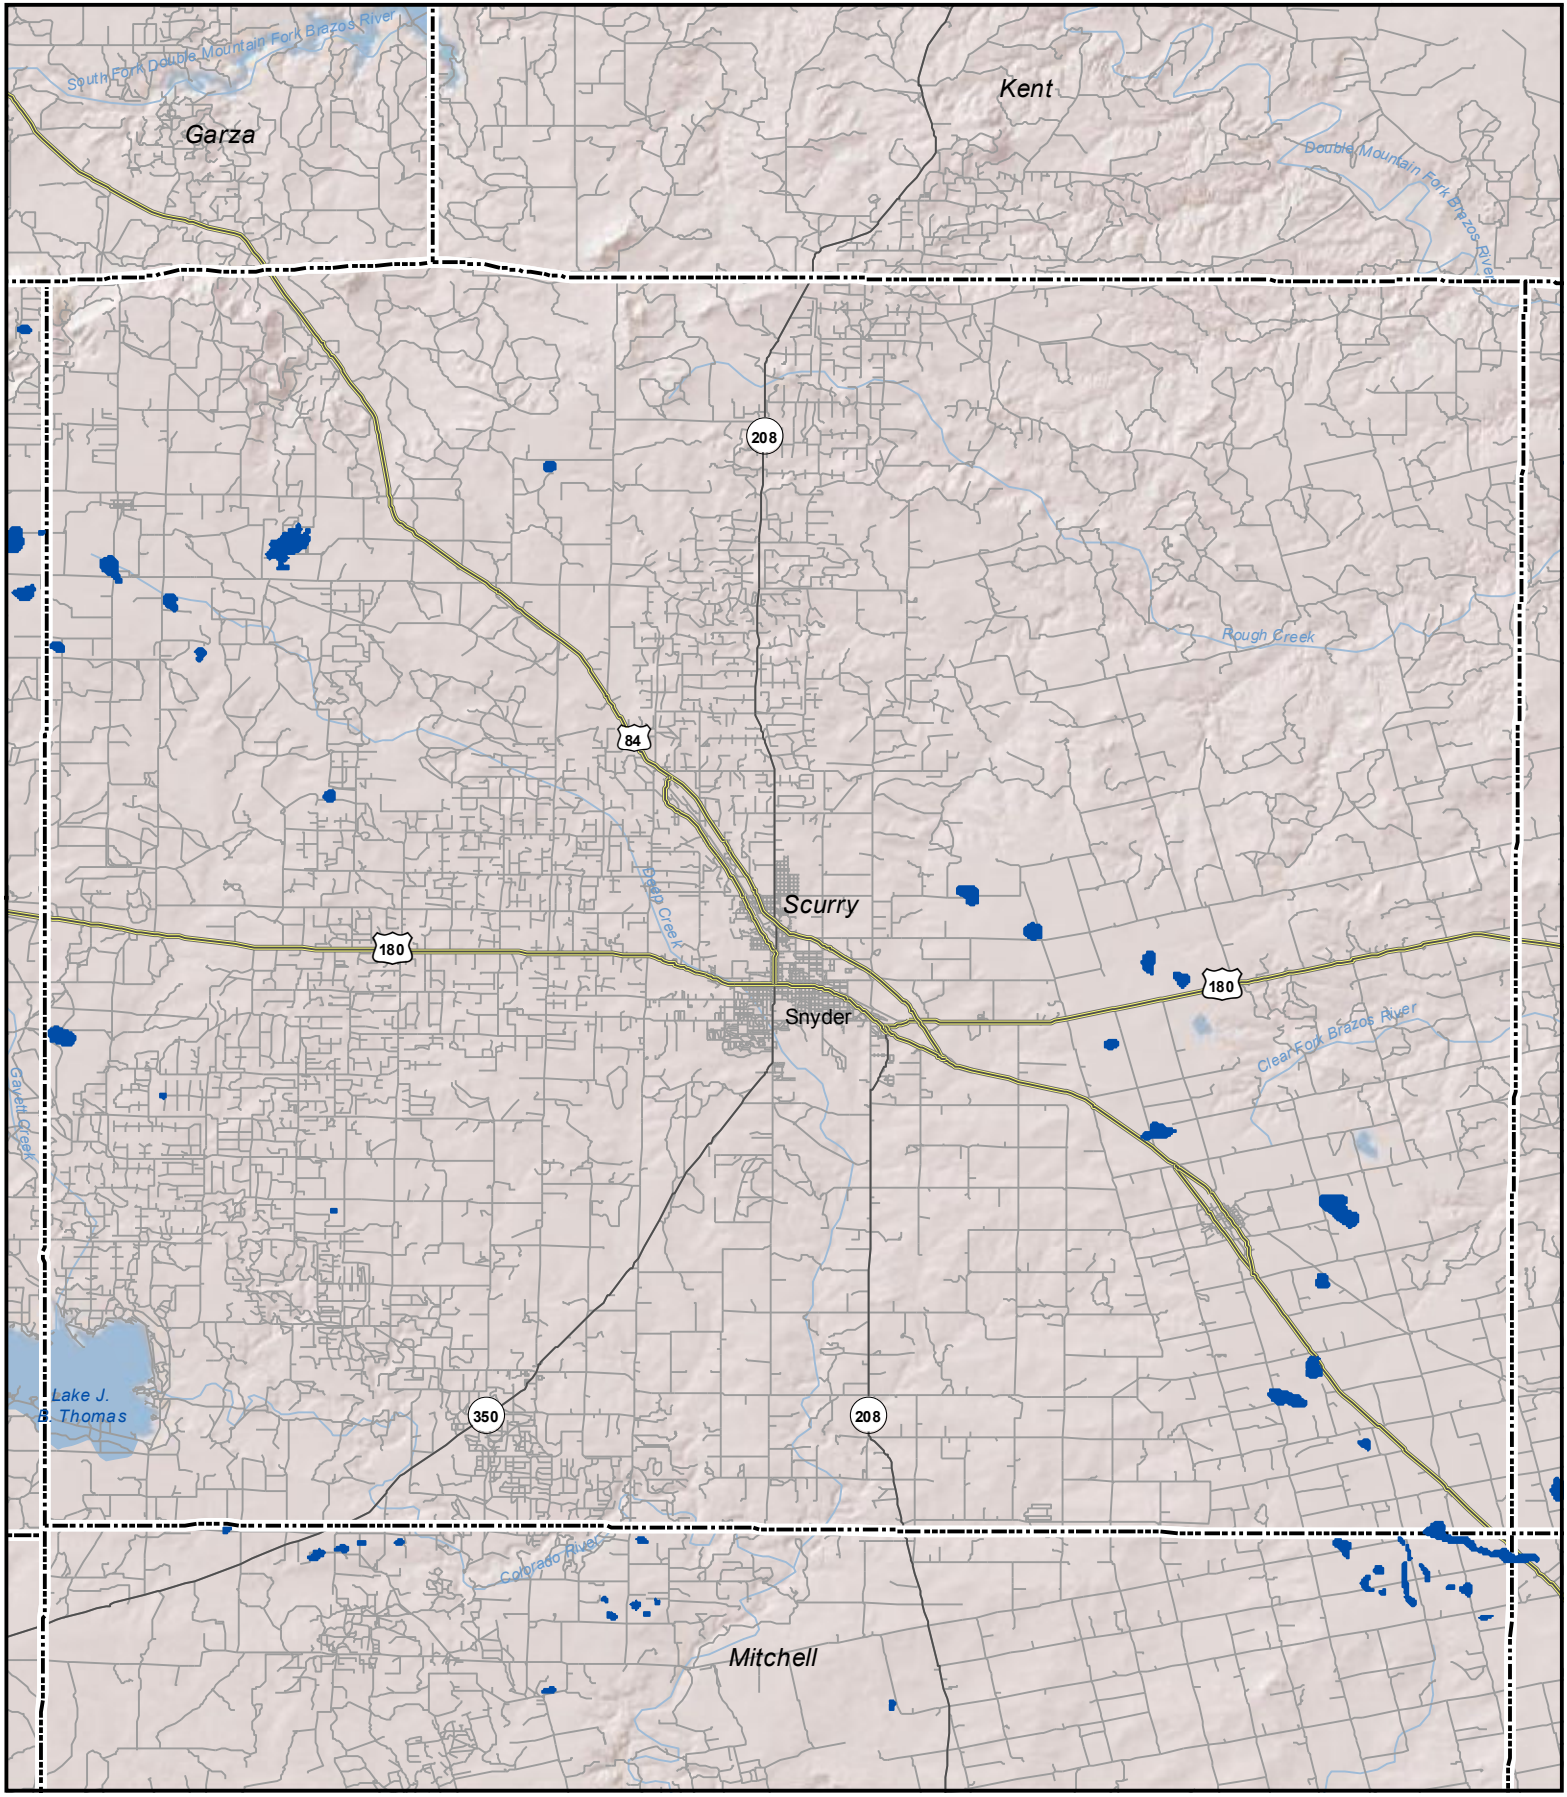

Probable Playas in Scurry County, Texas

Legend

- Playa
- Other Water Body
- Roads

N

0 3.75 7.5 Miles