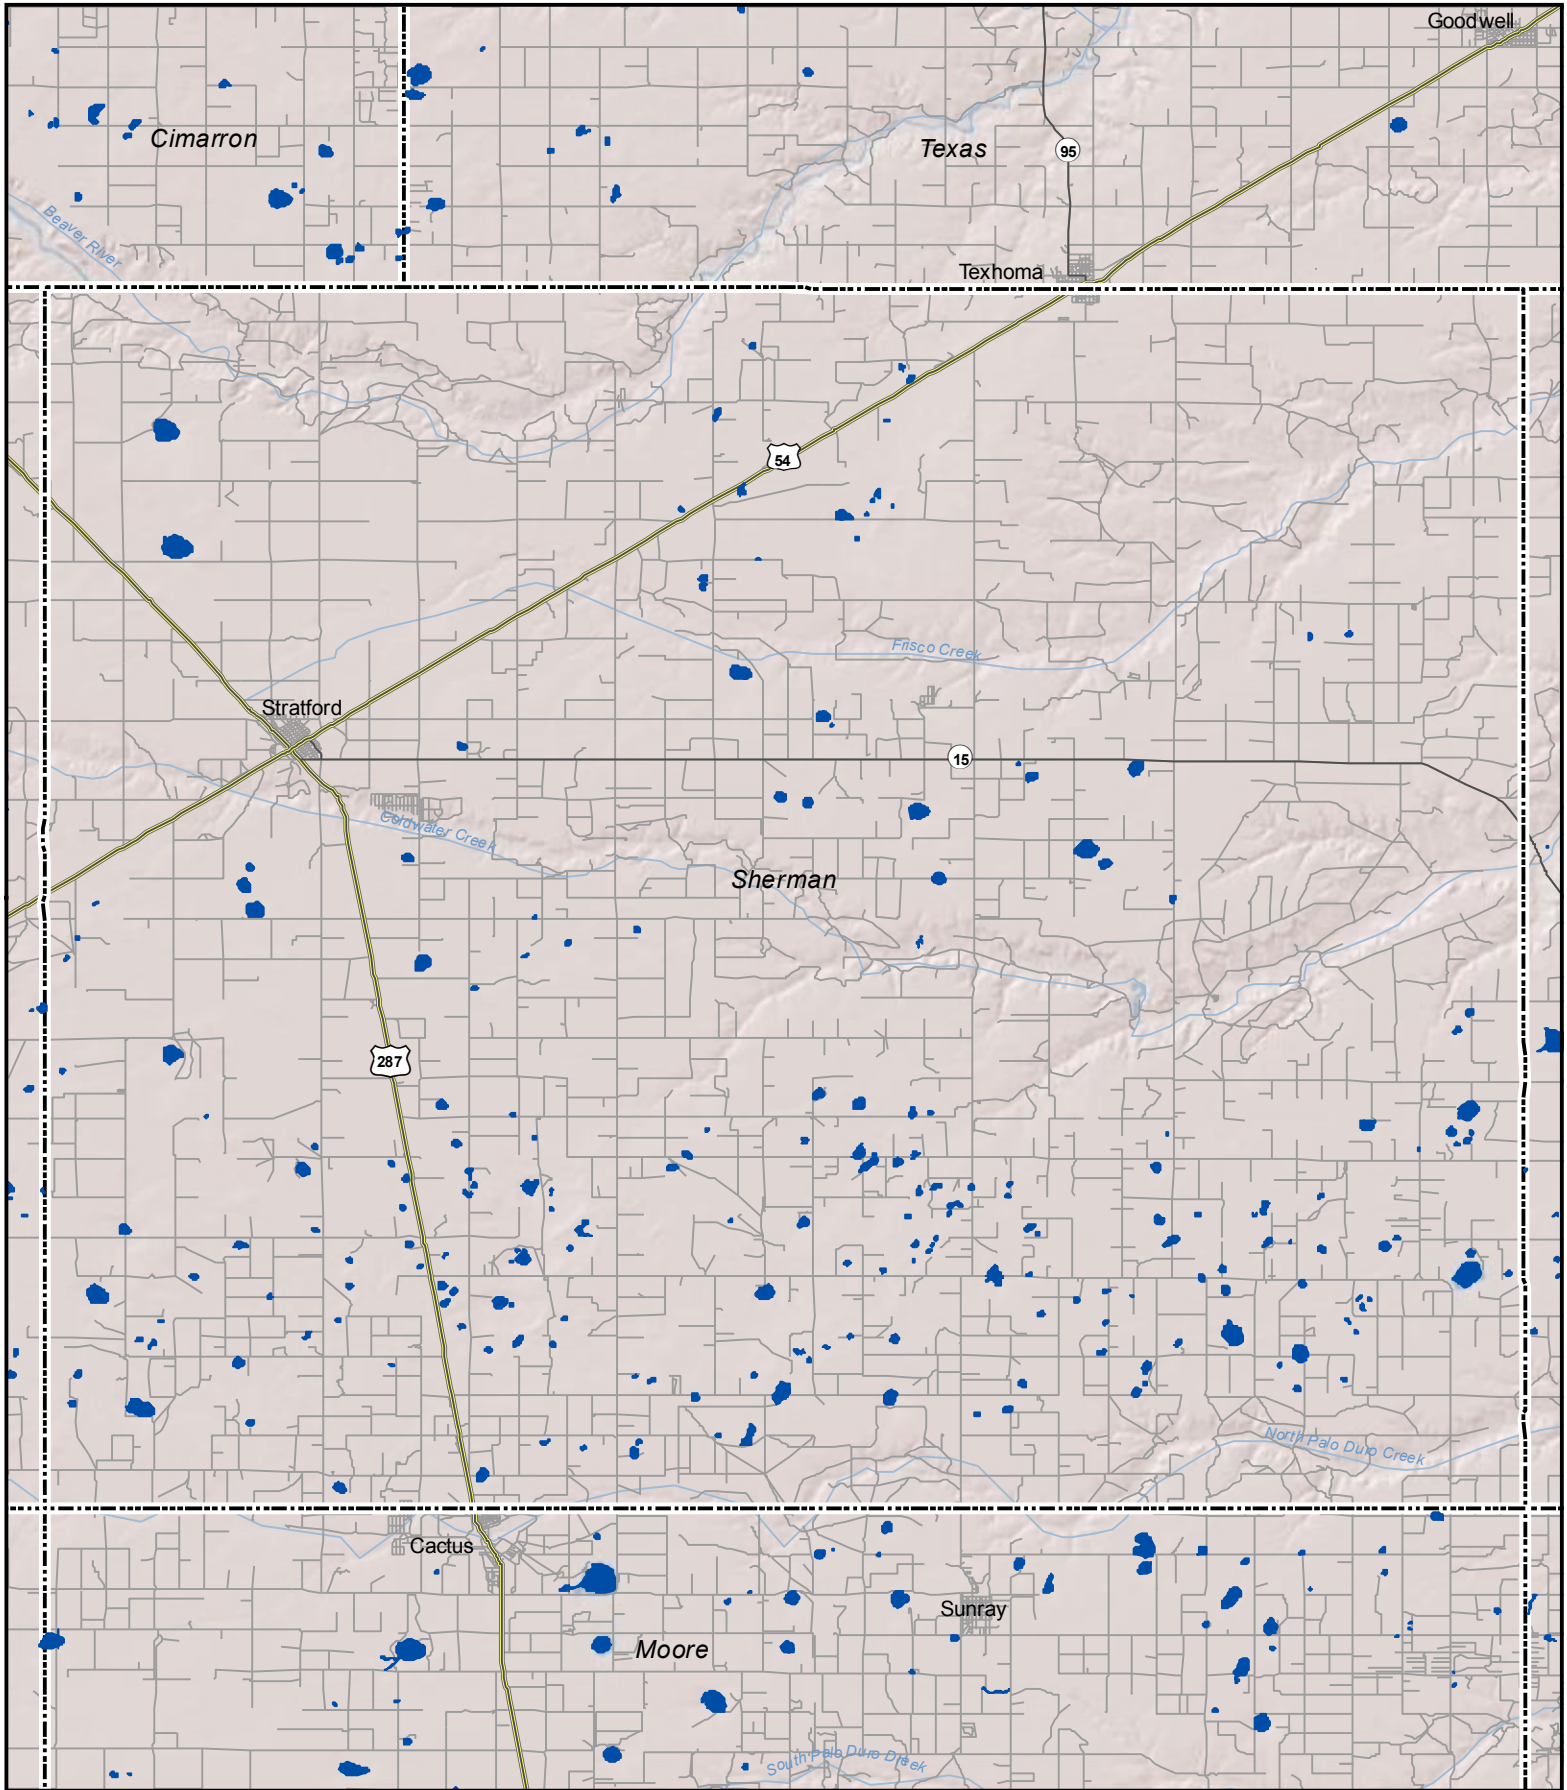

Probable Playas in Sherman County, Texas

Legend  Playa  Other Water Body  Roads

N 
0 4 8 Miles 