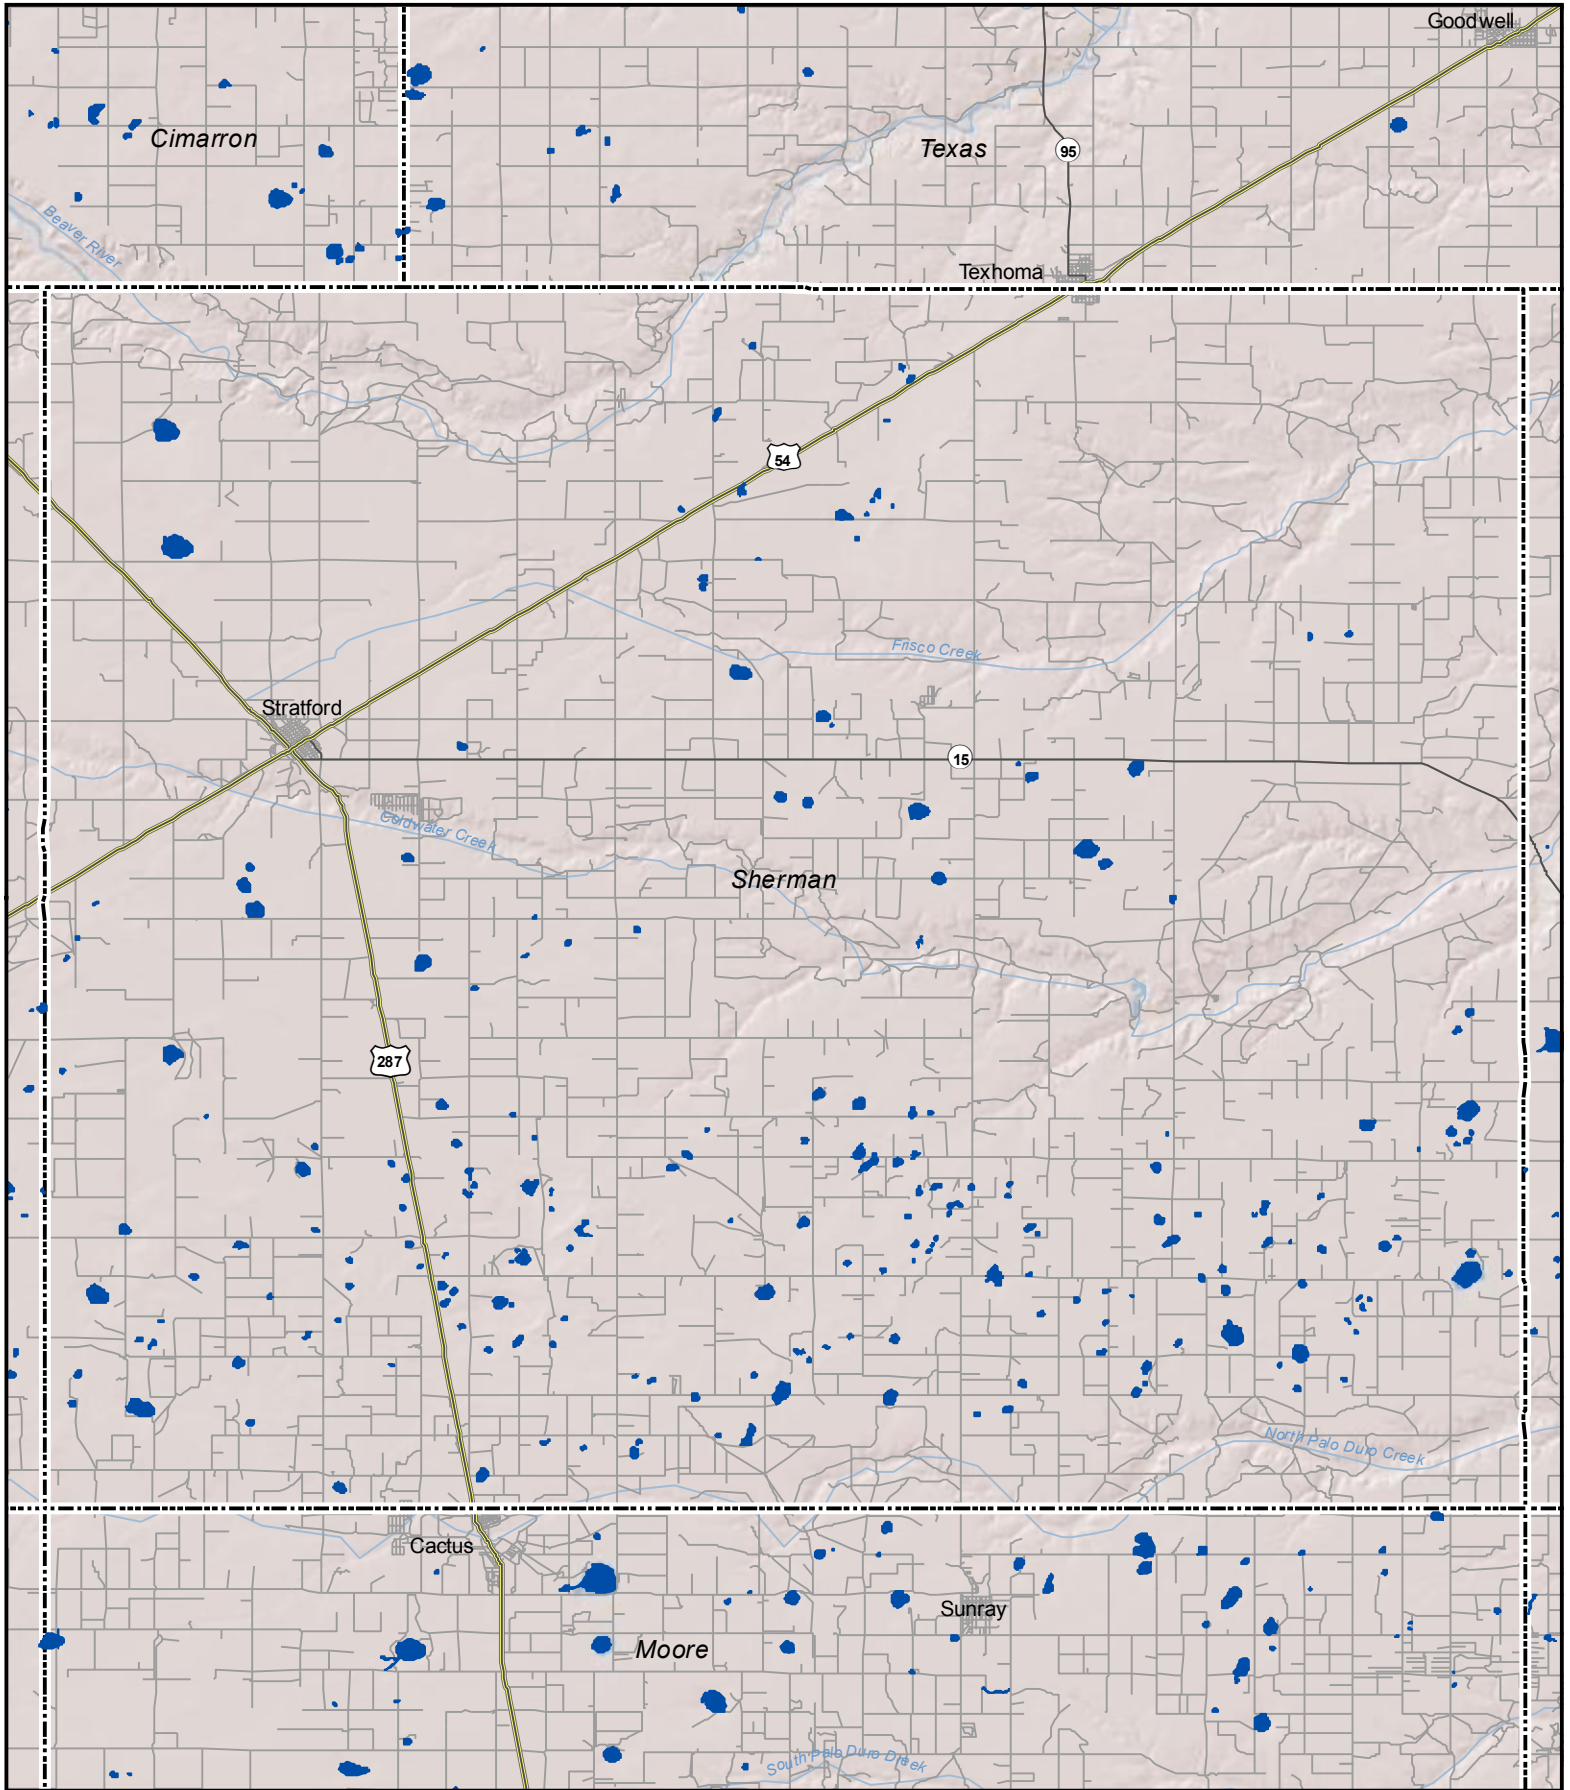

Probable Playas in Sherman County, Texas

Legend  Playa  Other Water Body  Roads