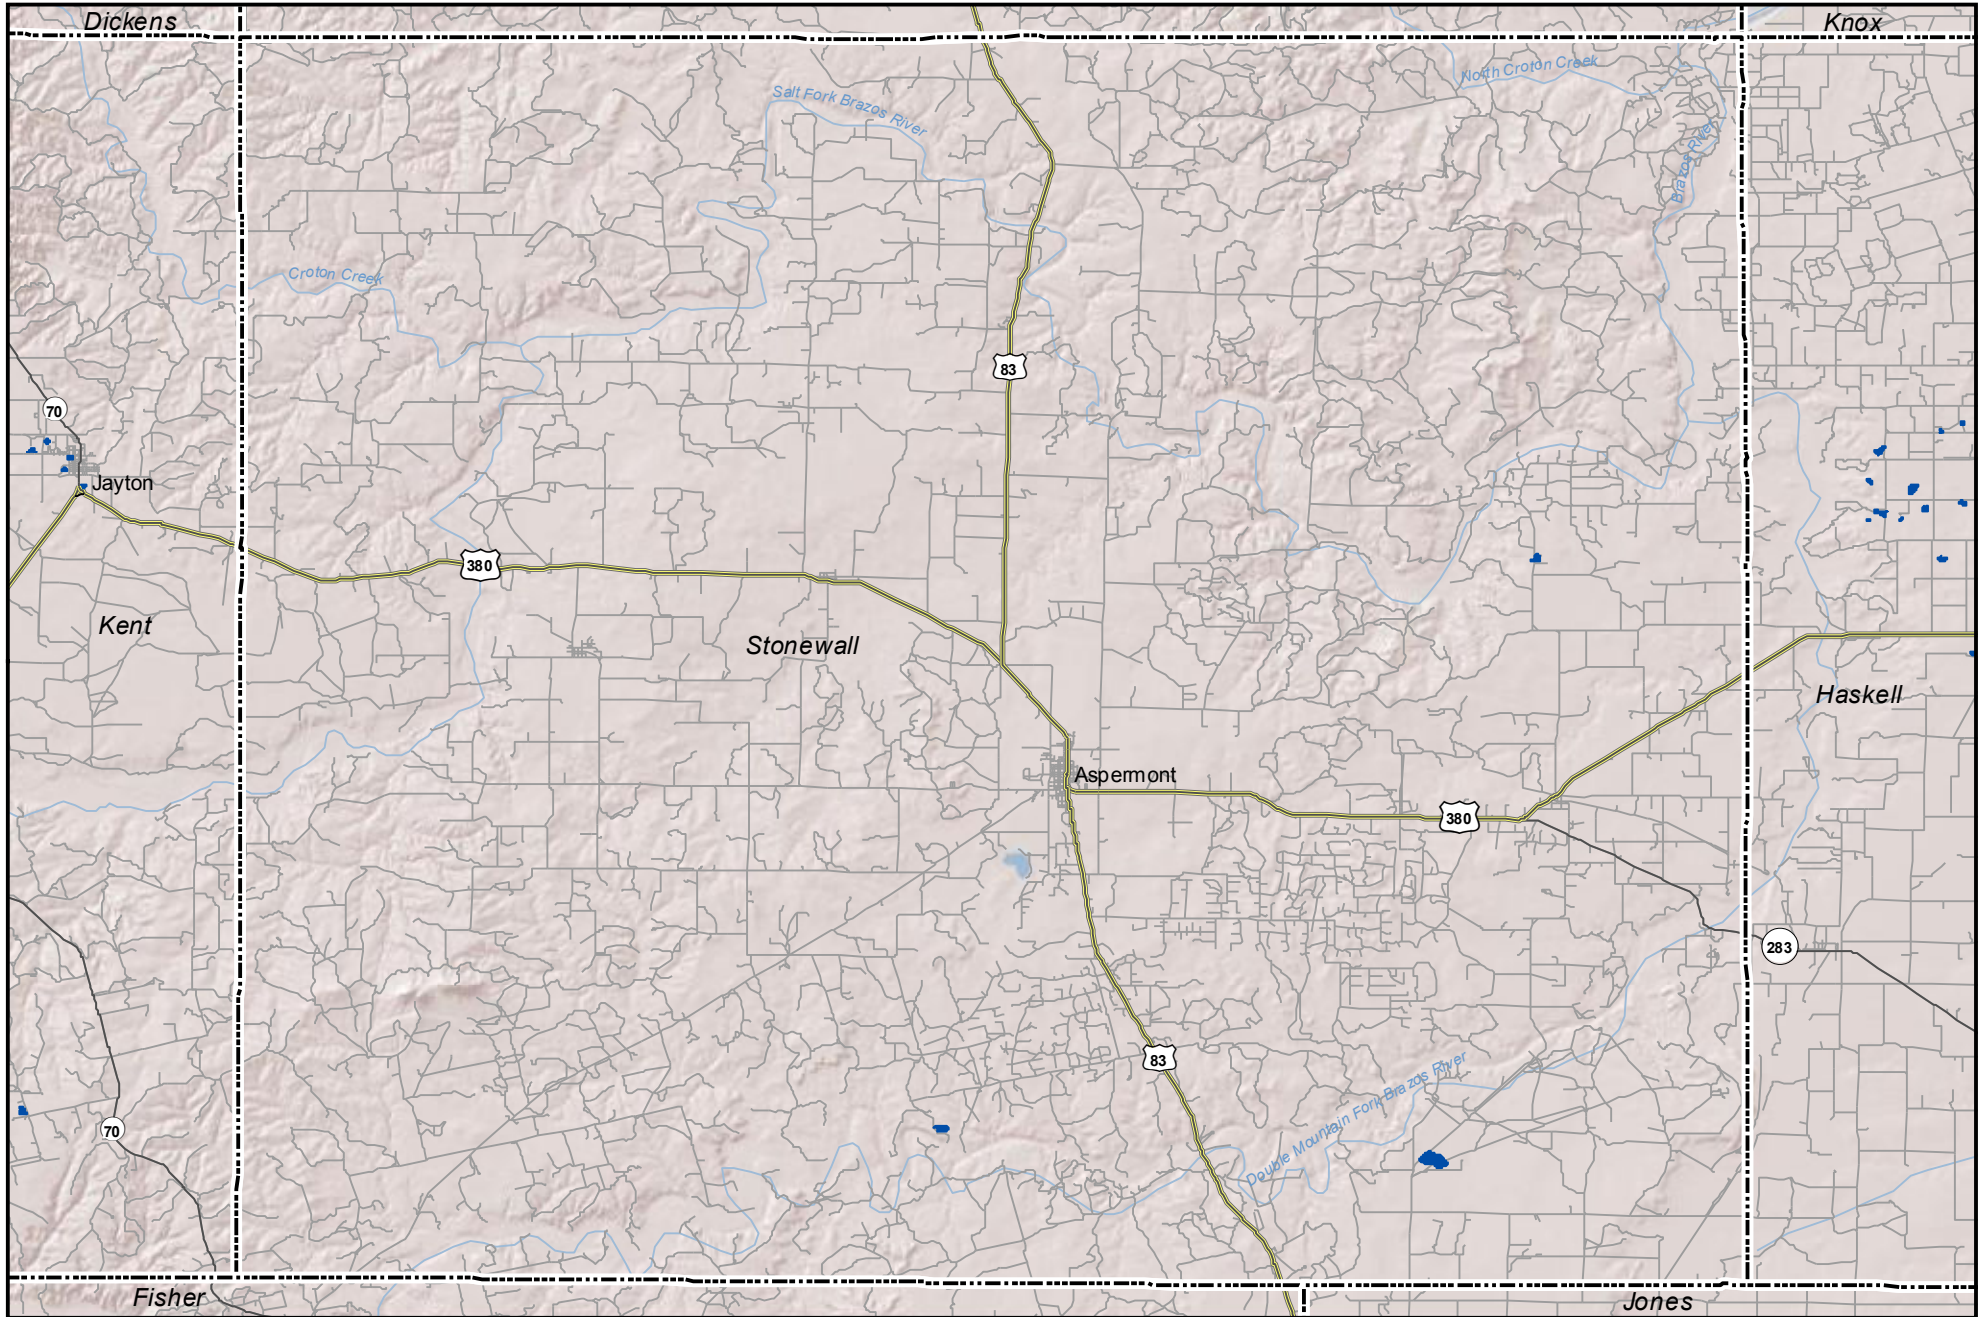

# Probable Playas in Stonewall County, Texas

## Legend

-  Playa
-  Other Water Body
-  Roads