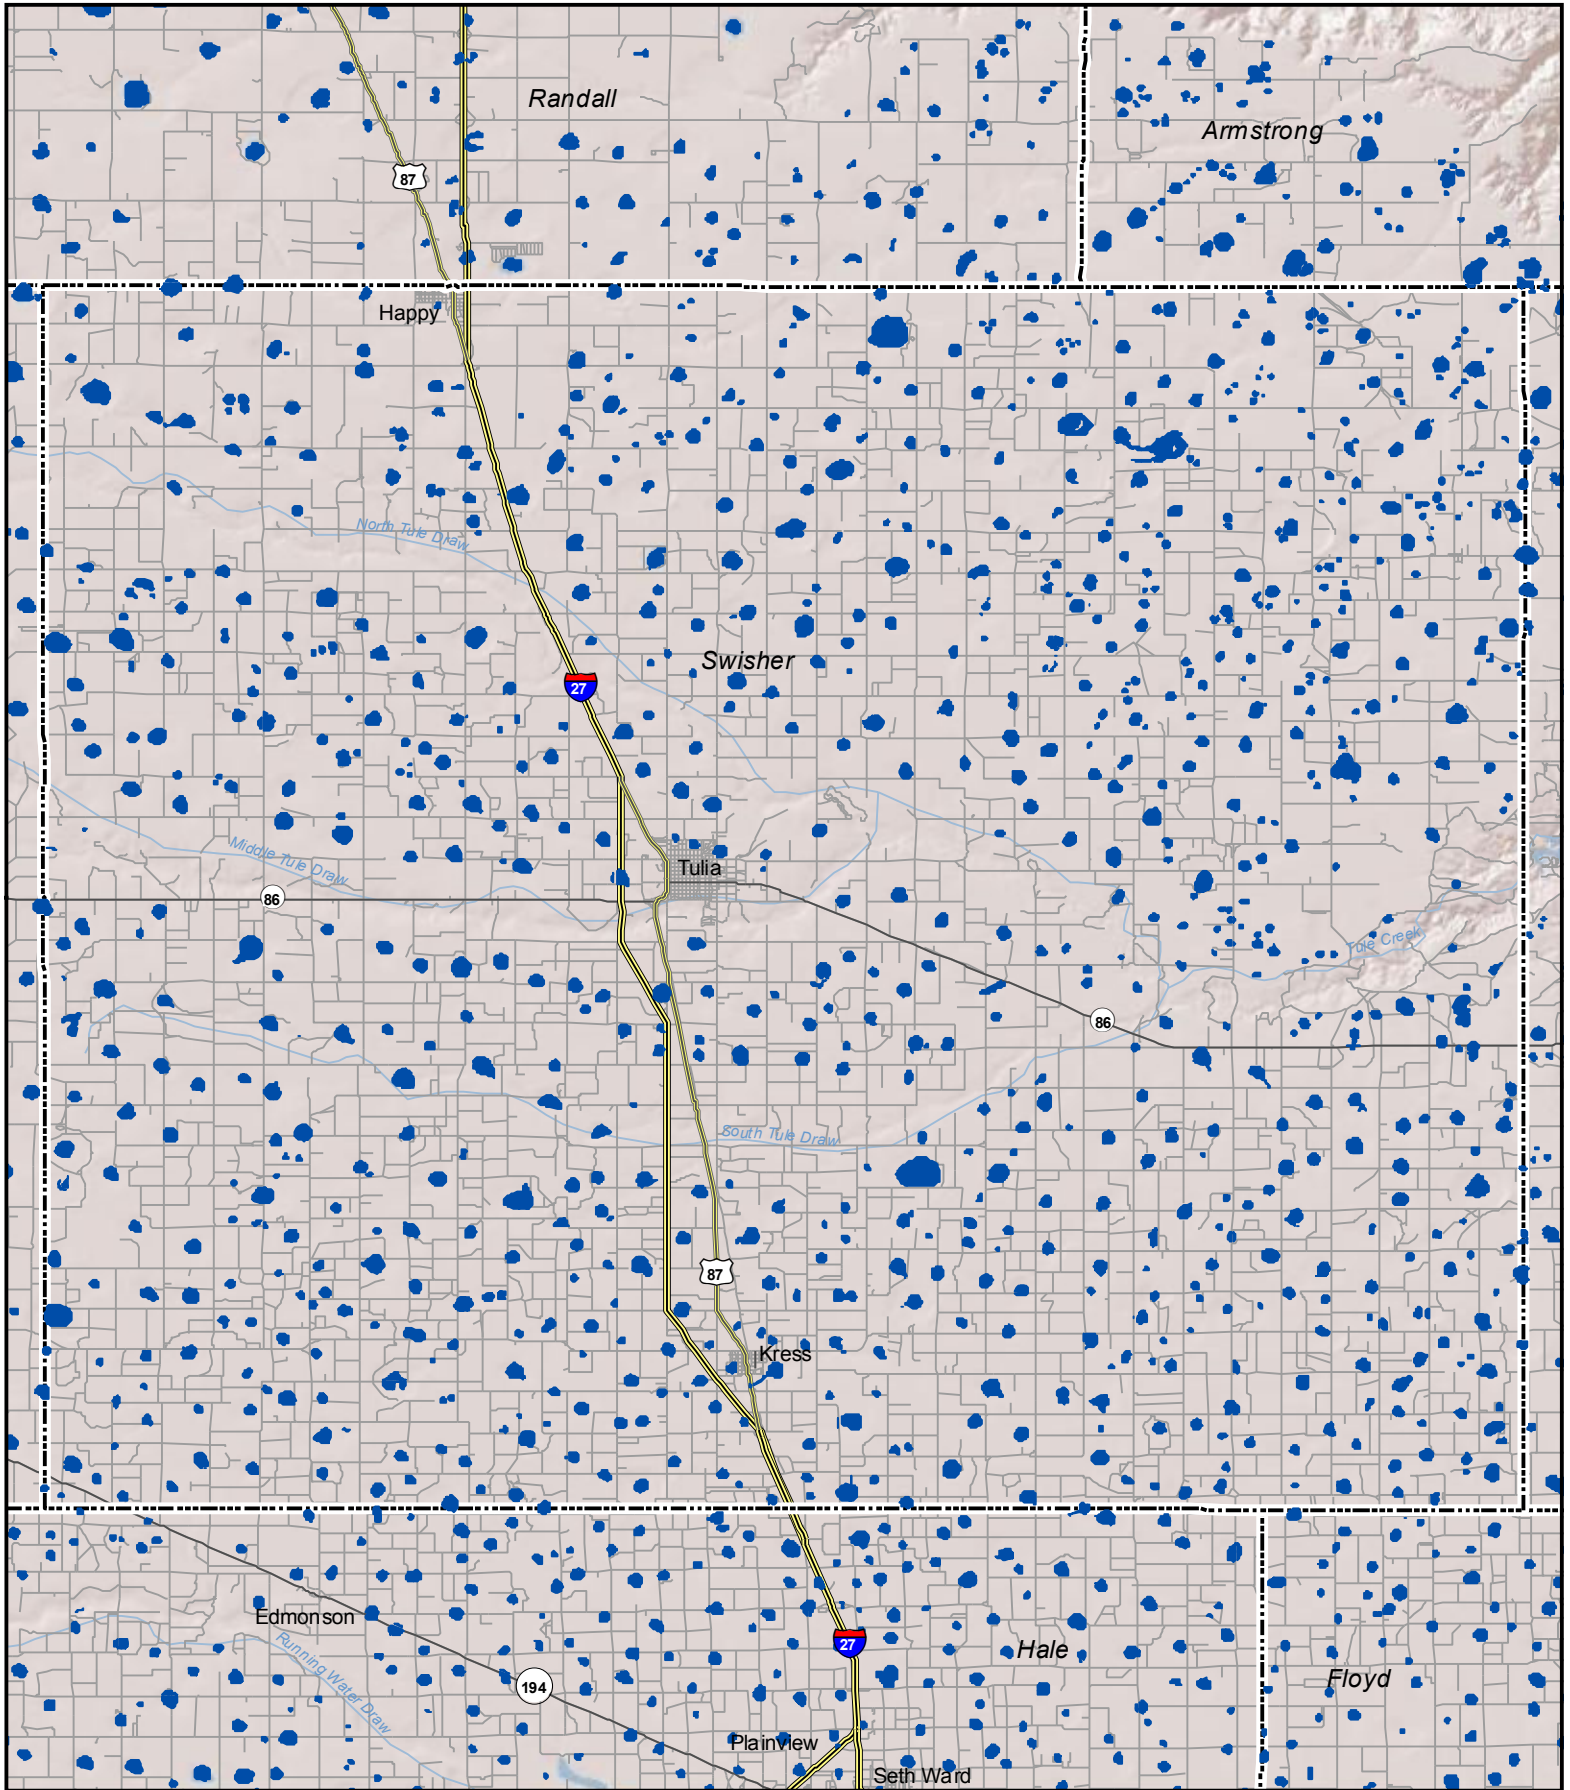

Probable Playas in Swisher County, Texas

Legend

-  Playa
-  Other Water Body
-  Roads