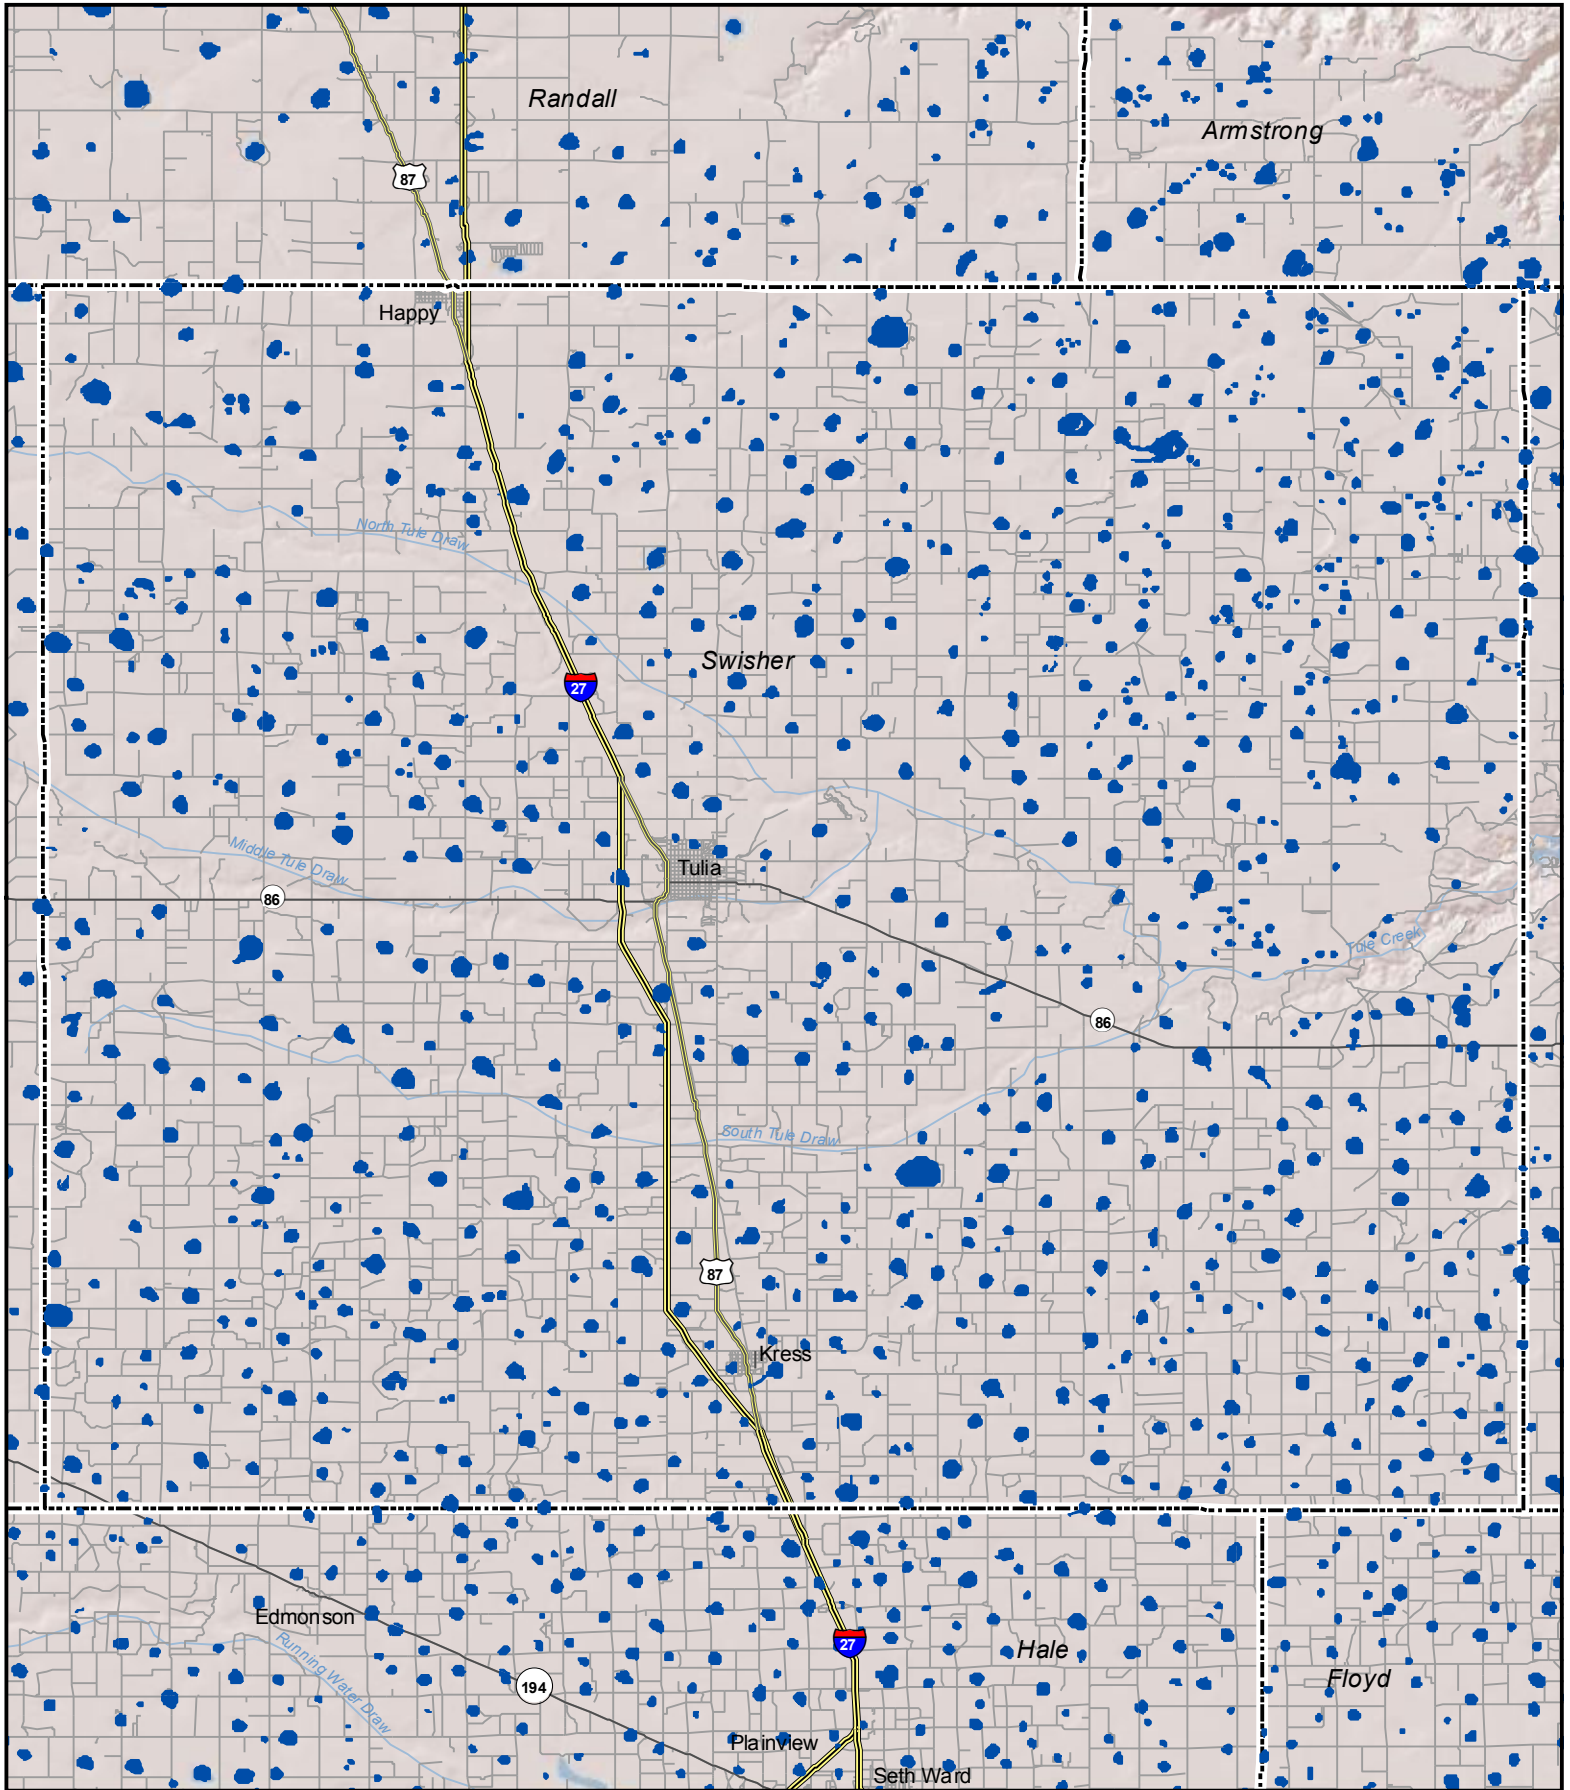

Probable Playas in Swisher County, Texas

Legend

-  Playa
-  Other Water Body
-  Roads

N

0 3.75 7.5 Miles