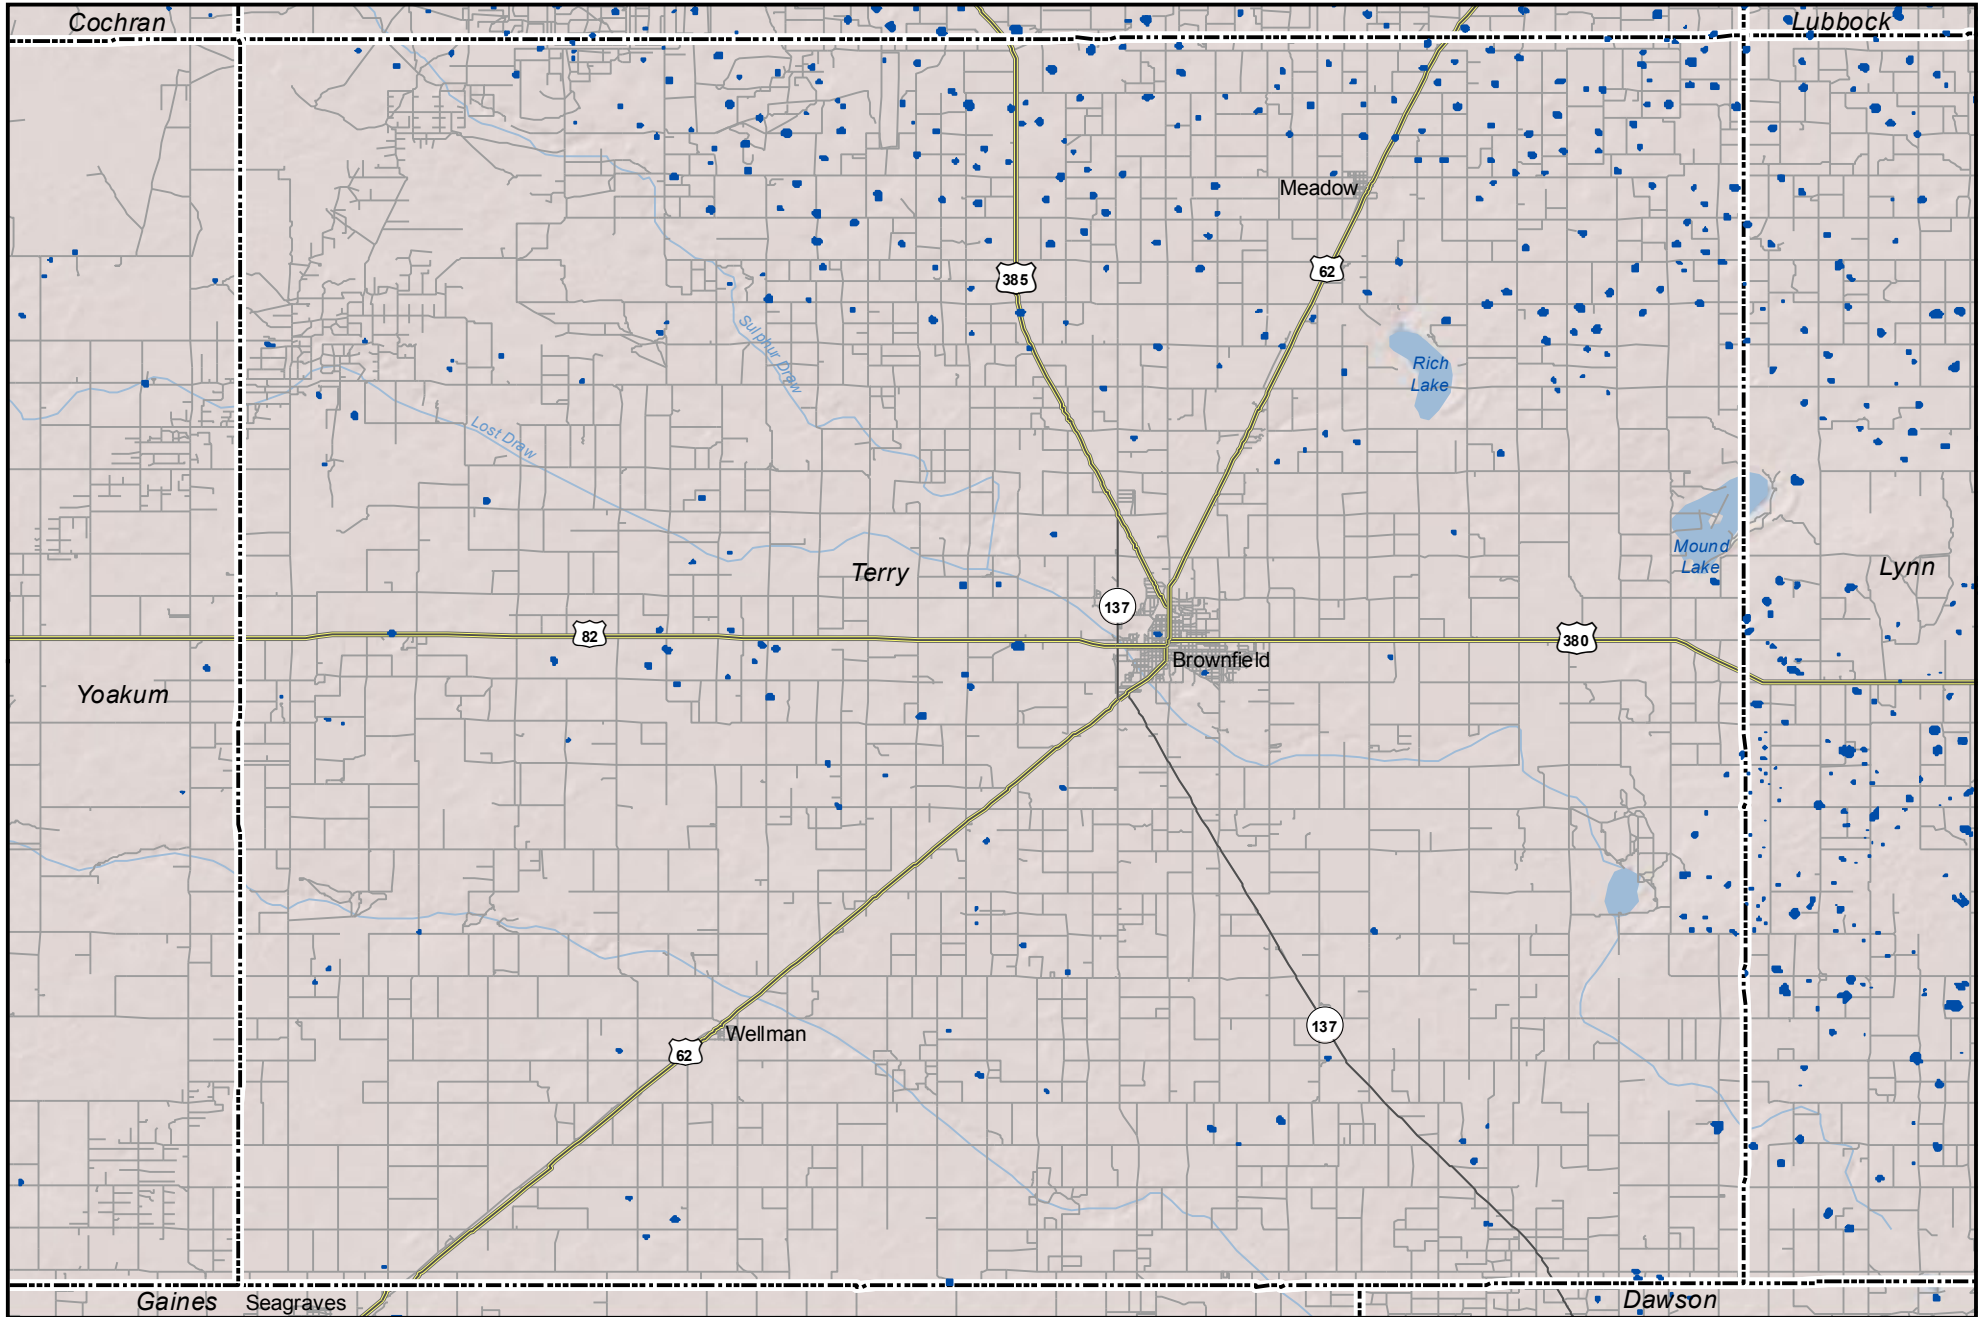

Probable Playas in Terry County, Texas

Legend

-  Playa
-  Other Water Body
-  Roads

0 2.5 5 Miles