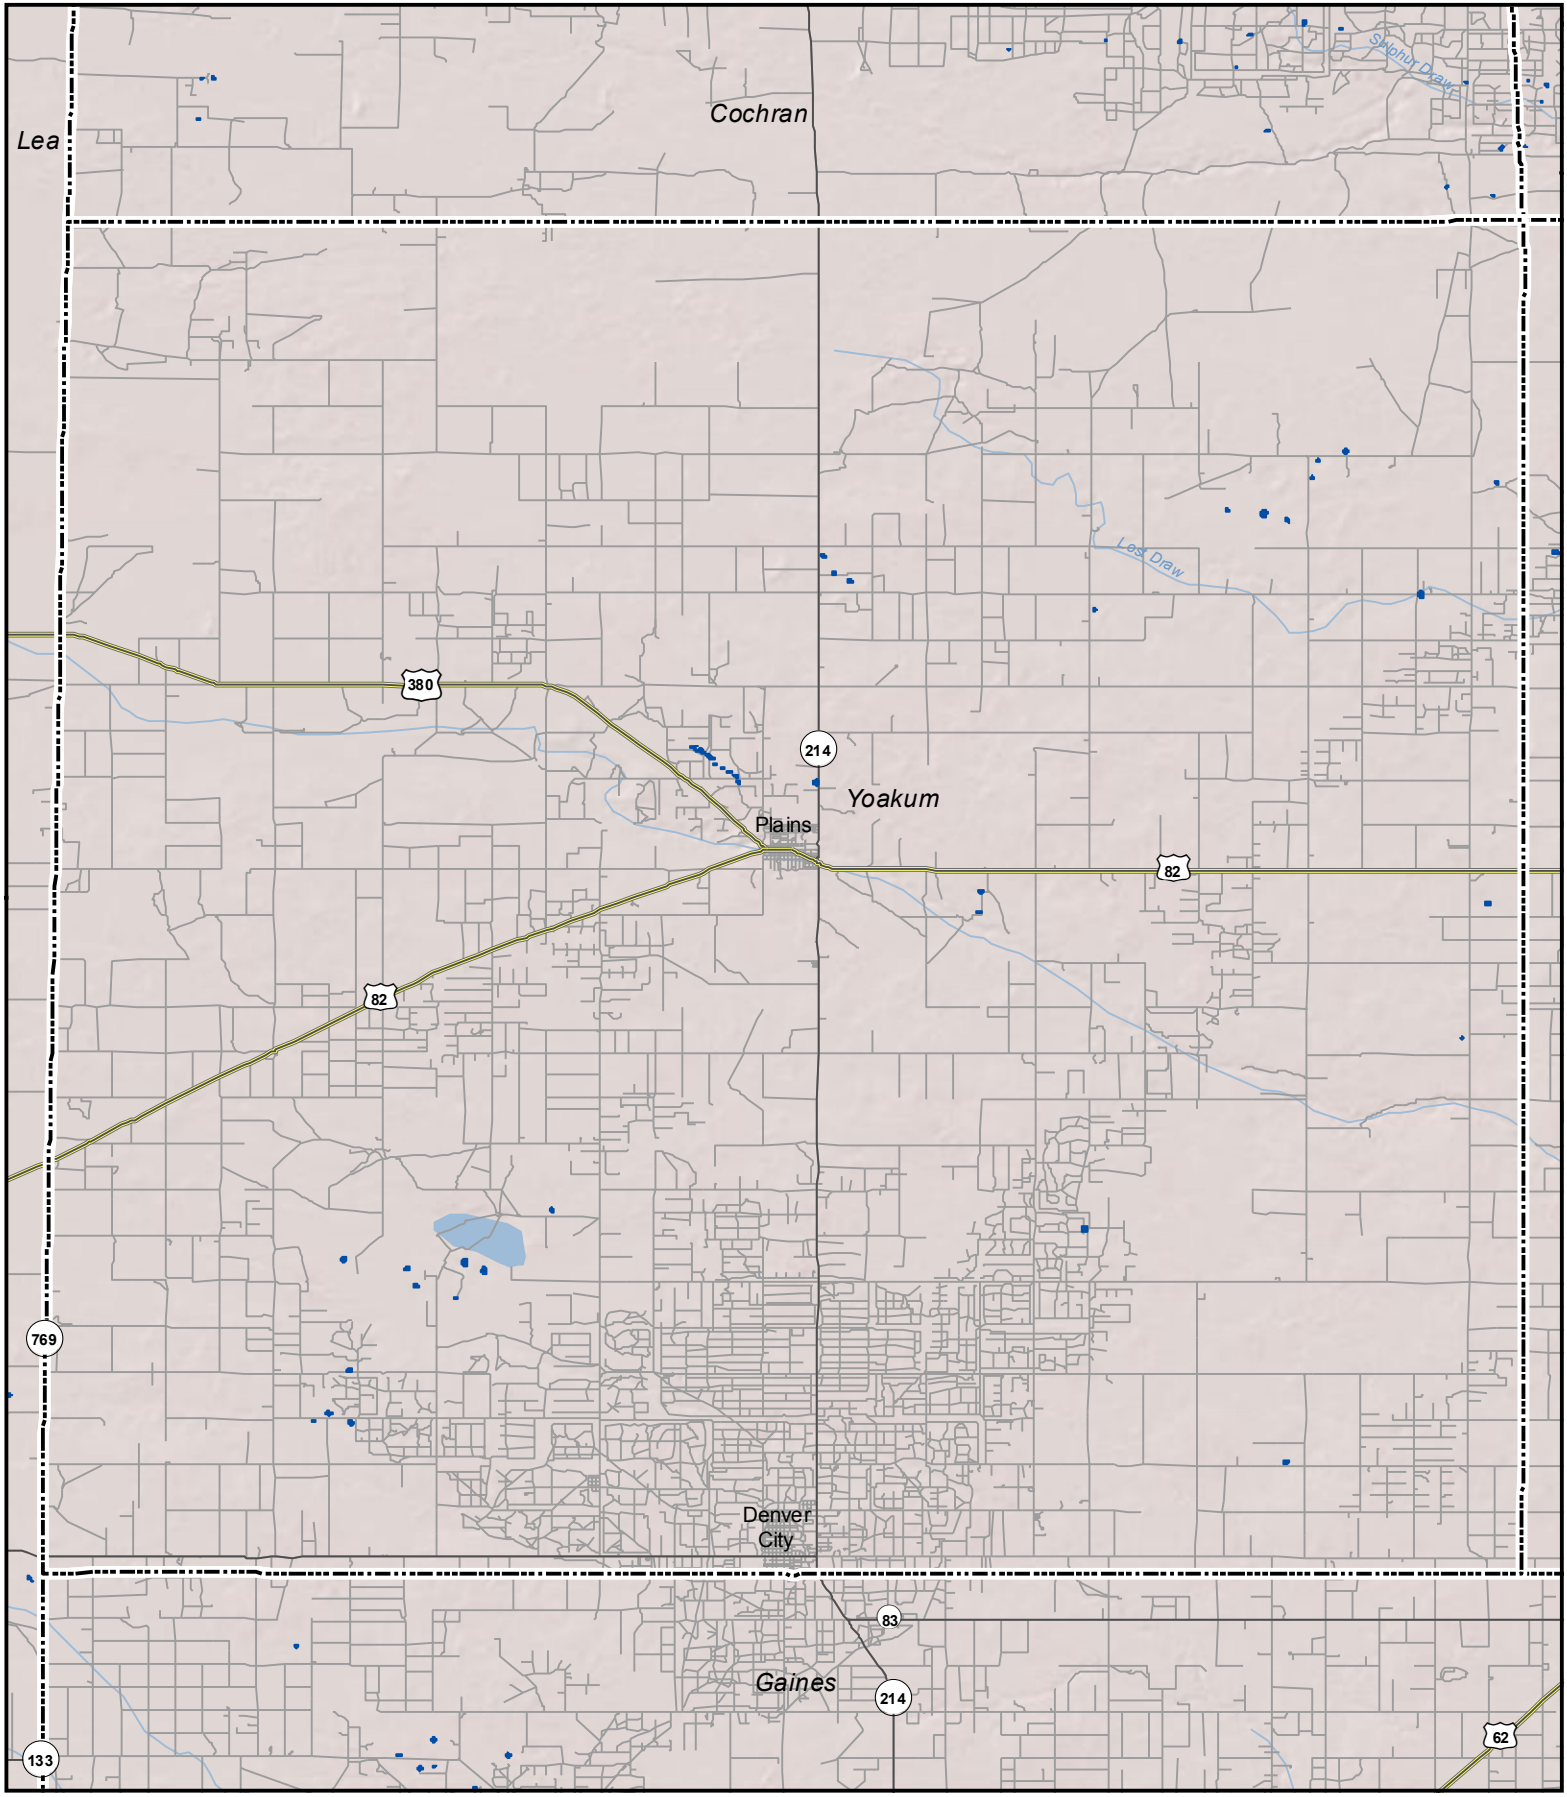

# Probable Playas in Yoakum County, Texas

**Legend**  Playa  Other Water Body  Roads