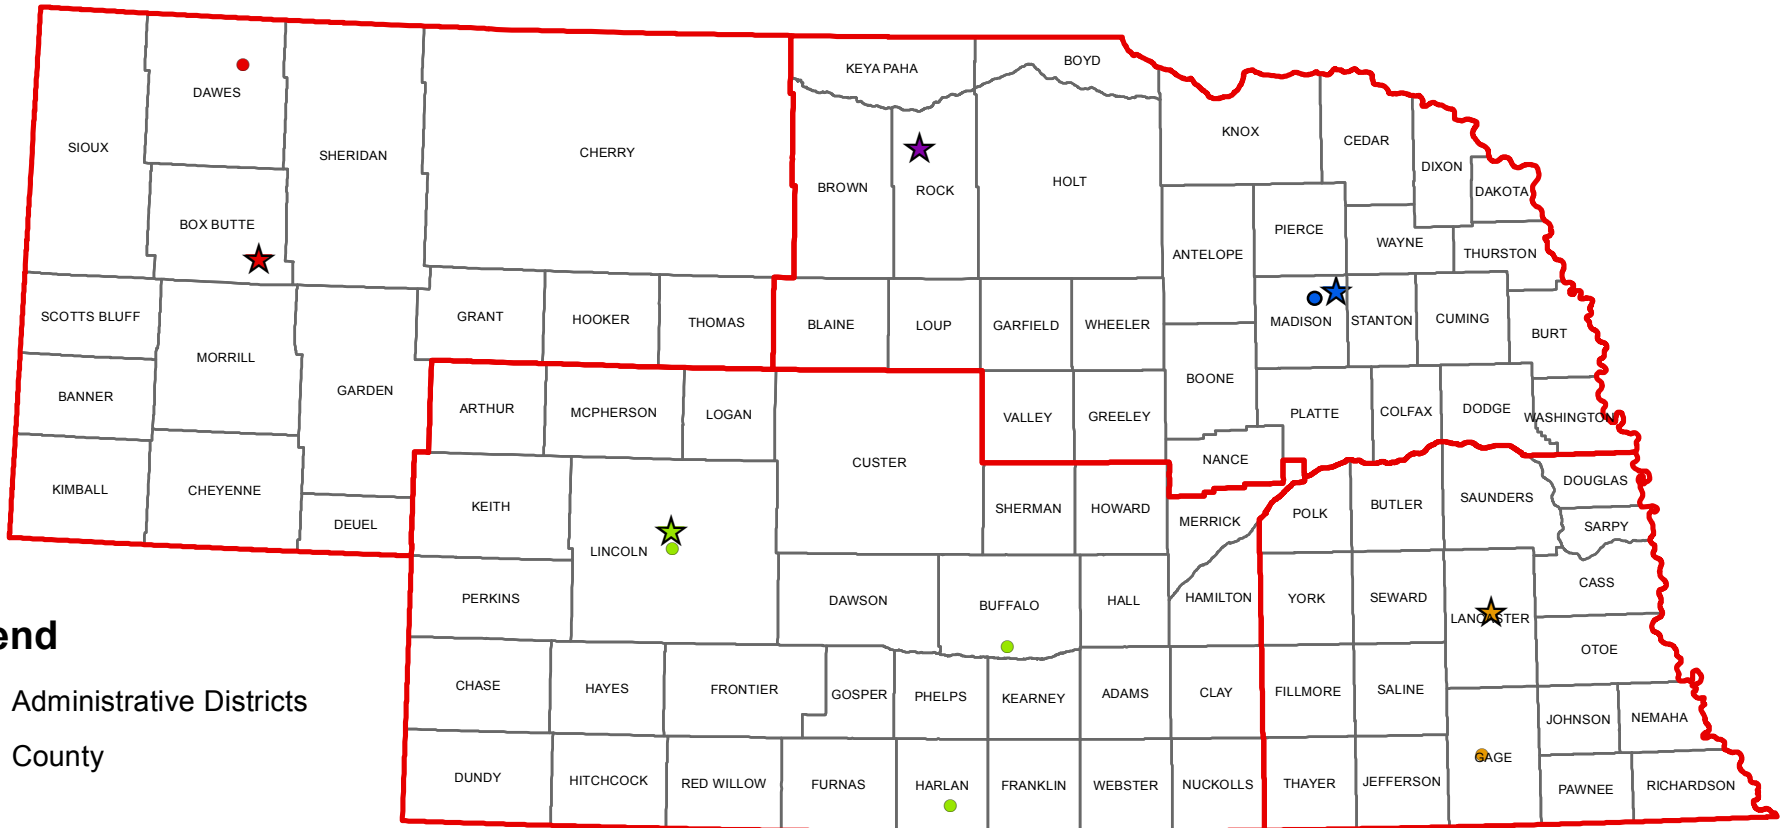

District Wildlife Locations

Legend

- Administrative Districts
- County

- ★ Alliance - Matt Steffl: NW District Wildlife Manager
 299 Husker Rd., P.O. Box 725
 Alliance, NE 69301-0725
 308-760-4847 (c), 308-763-2940
 Matt.steffl@nebraska.gov
- ★ Bassett - Bill Vodehnal: USFS Program Manager
 PO Box 342
 Bassett, NE 68714
 308-760-3097 (c), 308-684-2565
 Bill.vodehnalr@nebraska.gov
- ★ North Platte - T.J. Walker: SW District Wildlife Manager
 301 E. State Farm Rd.
 North Platte, NE 69101-0430
 308-530-7659 (c), 308-535-8025
 Thomas.walker@nebraska.gov
- ★ Norfolk - Clayton Stalling: NE District Wildlife Manager
 2201 N 13th St.
 Norfolk, NE 68701-2267
 402-649-6175 (C), 402-370-3374
 Clayton.stalling@nebraska.gov
- Chadron - Shelley Steffl: NW District Wildlife Biologist II
 430 E. 2nd St.
 Chadron, NE 69337-2433
 308-432-6190 (c), 308-432-6190
 Shelley.steffl@nebraska.gov
- Alma - John Laux: SW District Wildlife Biologist II
 706 2nd St., P.O. Box 618
 Alma, NE 68920-0731
 308-440-6820 ©, 308-928-2541
 John.laux@nebraska.gov
- Norfolk - Scott Wessel: NE District Wildlife Biologist II
 2201 N 13th St.
 Norfolk, NE 68701-2267
 402-841-8817 (C), 402-370-3374
 Scott.wessel@nebraska.gov
- ★ Lincoln - Scott Luedtke: SE District Wildlife Manager
 P.O. Box 30370
 Lincoln, NE 68503
 402-580-1167 (c), 402-471-5561
 Scott.luedtke@nebraska.gov
- Kearney - Justin Haahr: SW District Wildlife Biologist II
 1617 First Ave.
 Kearney, NE 68847-6057
 308-530-4031 (c), 308-865-5308
 Justin.haahr@nebraska.gov
- Beatrice-Michele Fuhrer Hurt: SE District Wildlife Biologist II
 5109 W Scott Rd., Suite 406
 Beatrice, NE 68310
 402-433-5077 (c), 402-228-0269
 Michele.fuhrer-hurt@nebraska.gov
- North Platte - Adam Kester: SW District Wildlife Biologist II
 301 E State Farm Rd
 North Platte, NE 69101
 308-224-0537 (c), 308-535-8025
 Adam.kester@nebraska.gov