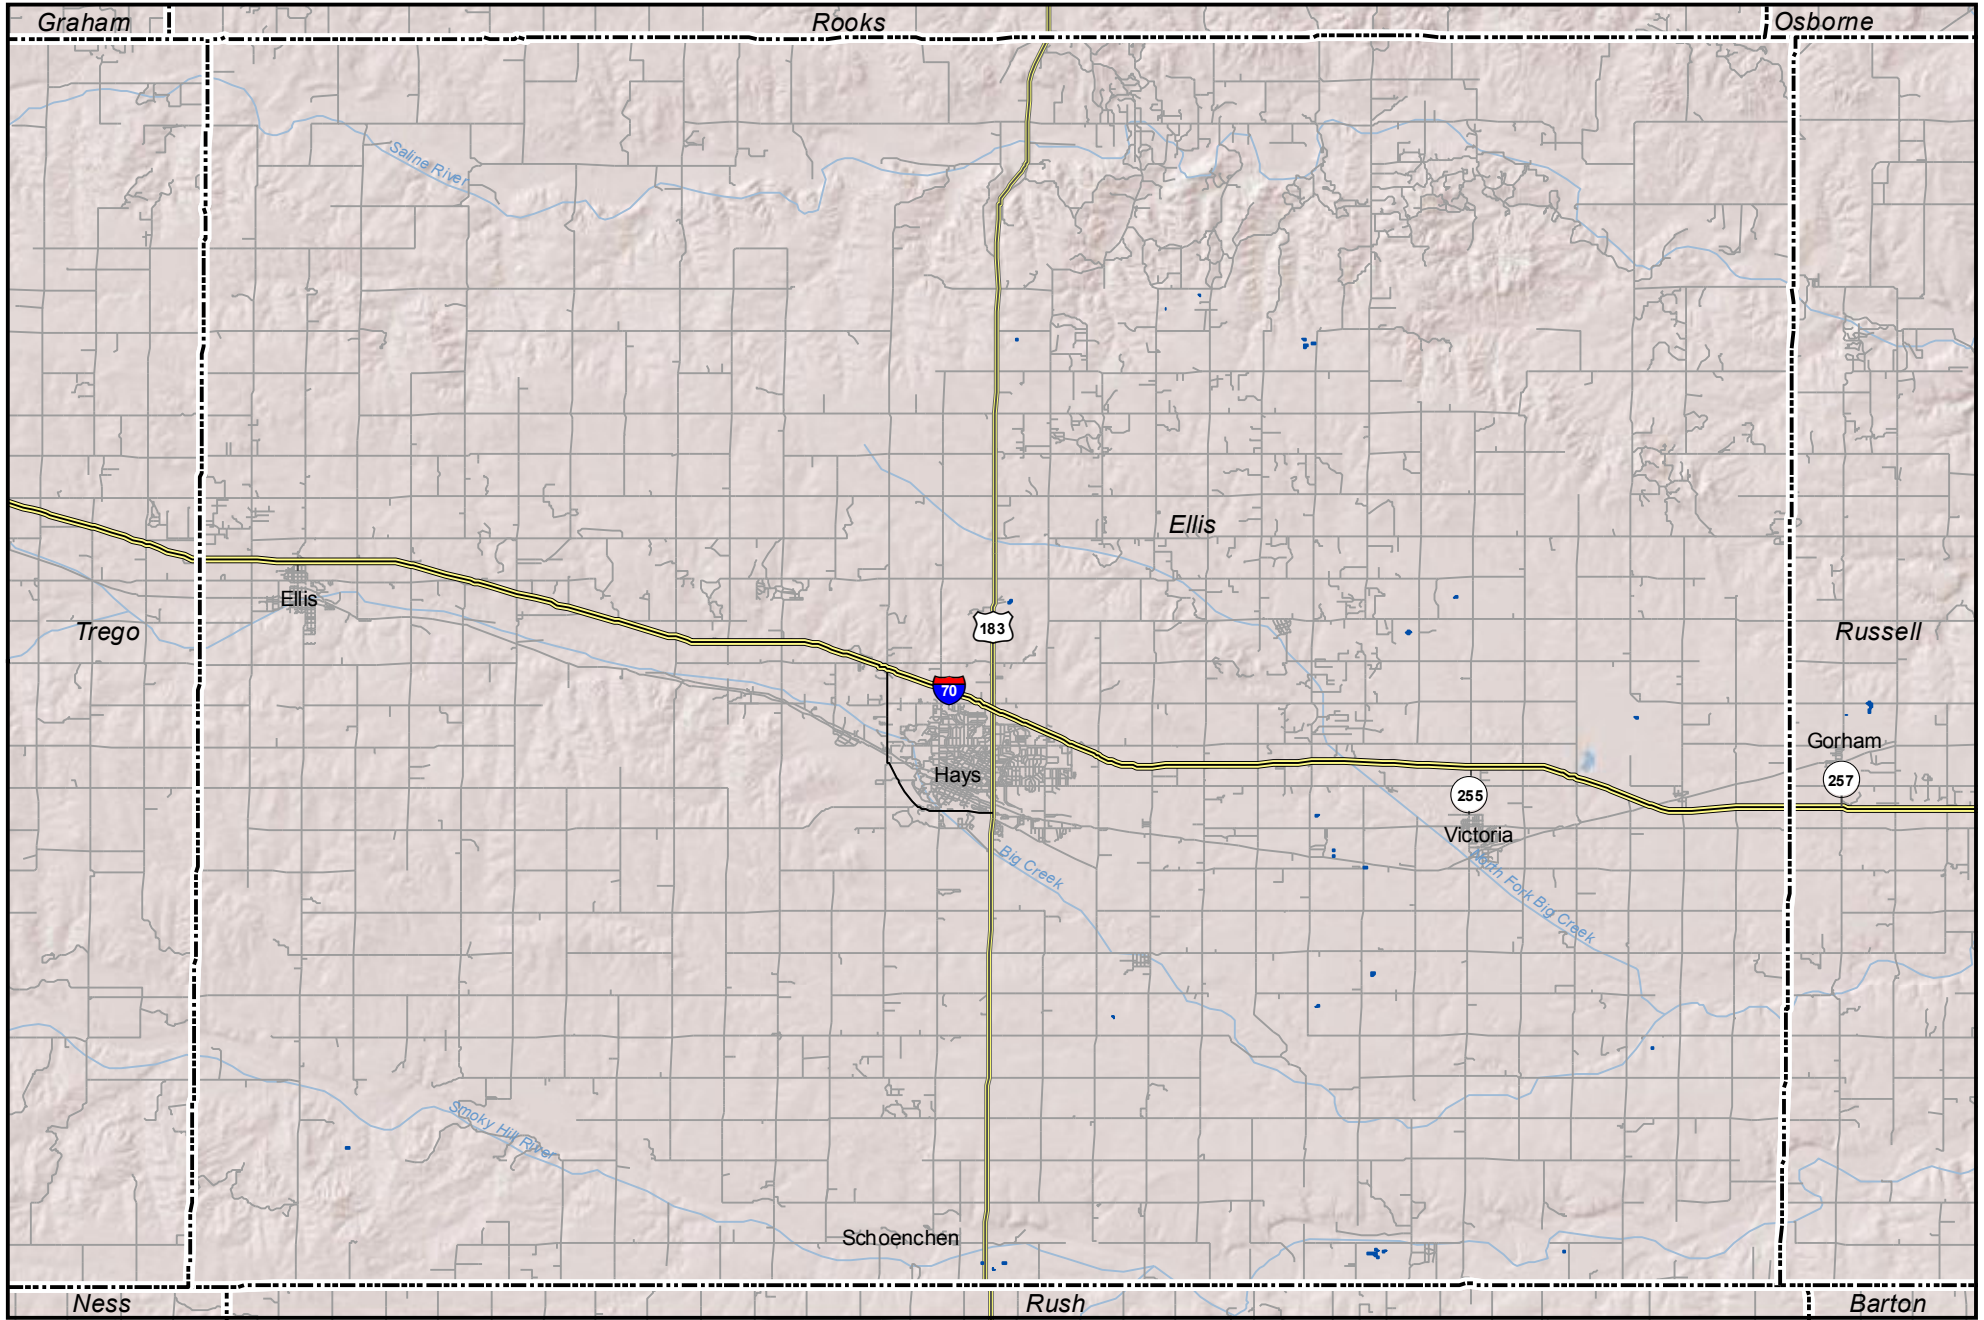

Probable Playas in Ellis County, Kansas

Legend

Playa

Other Water Body

Roads