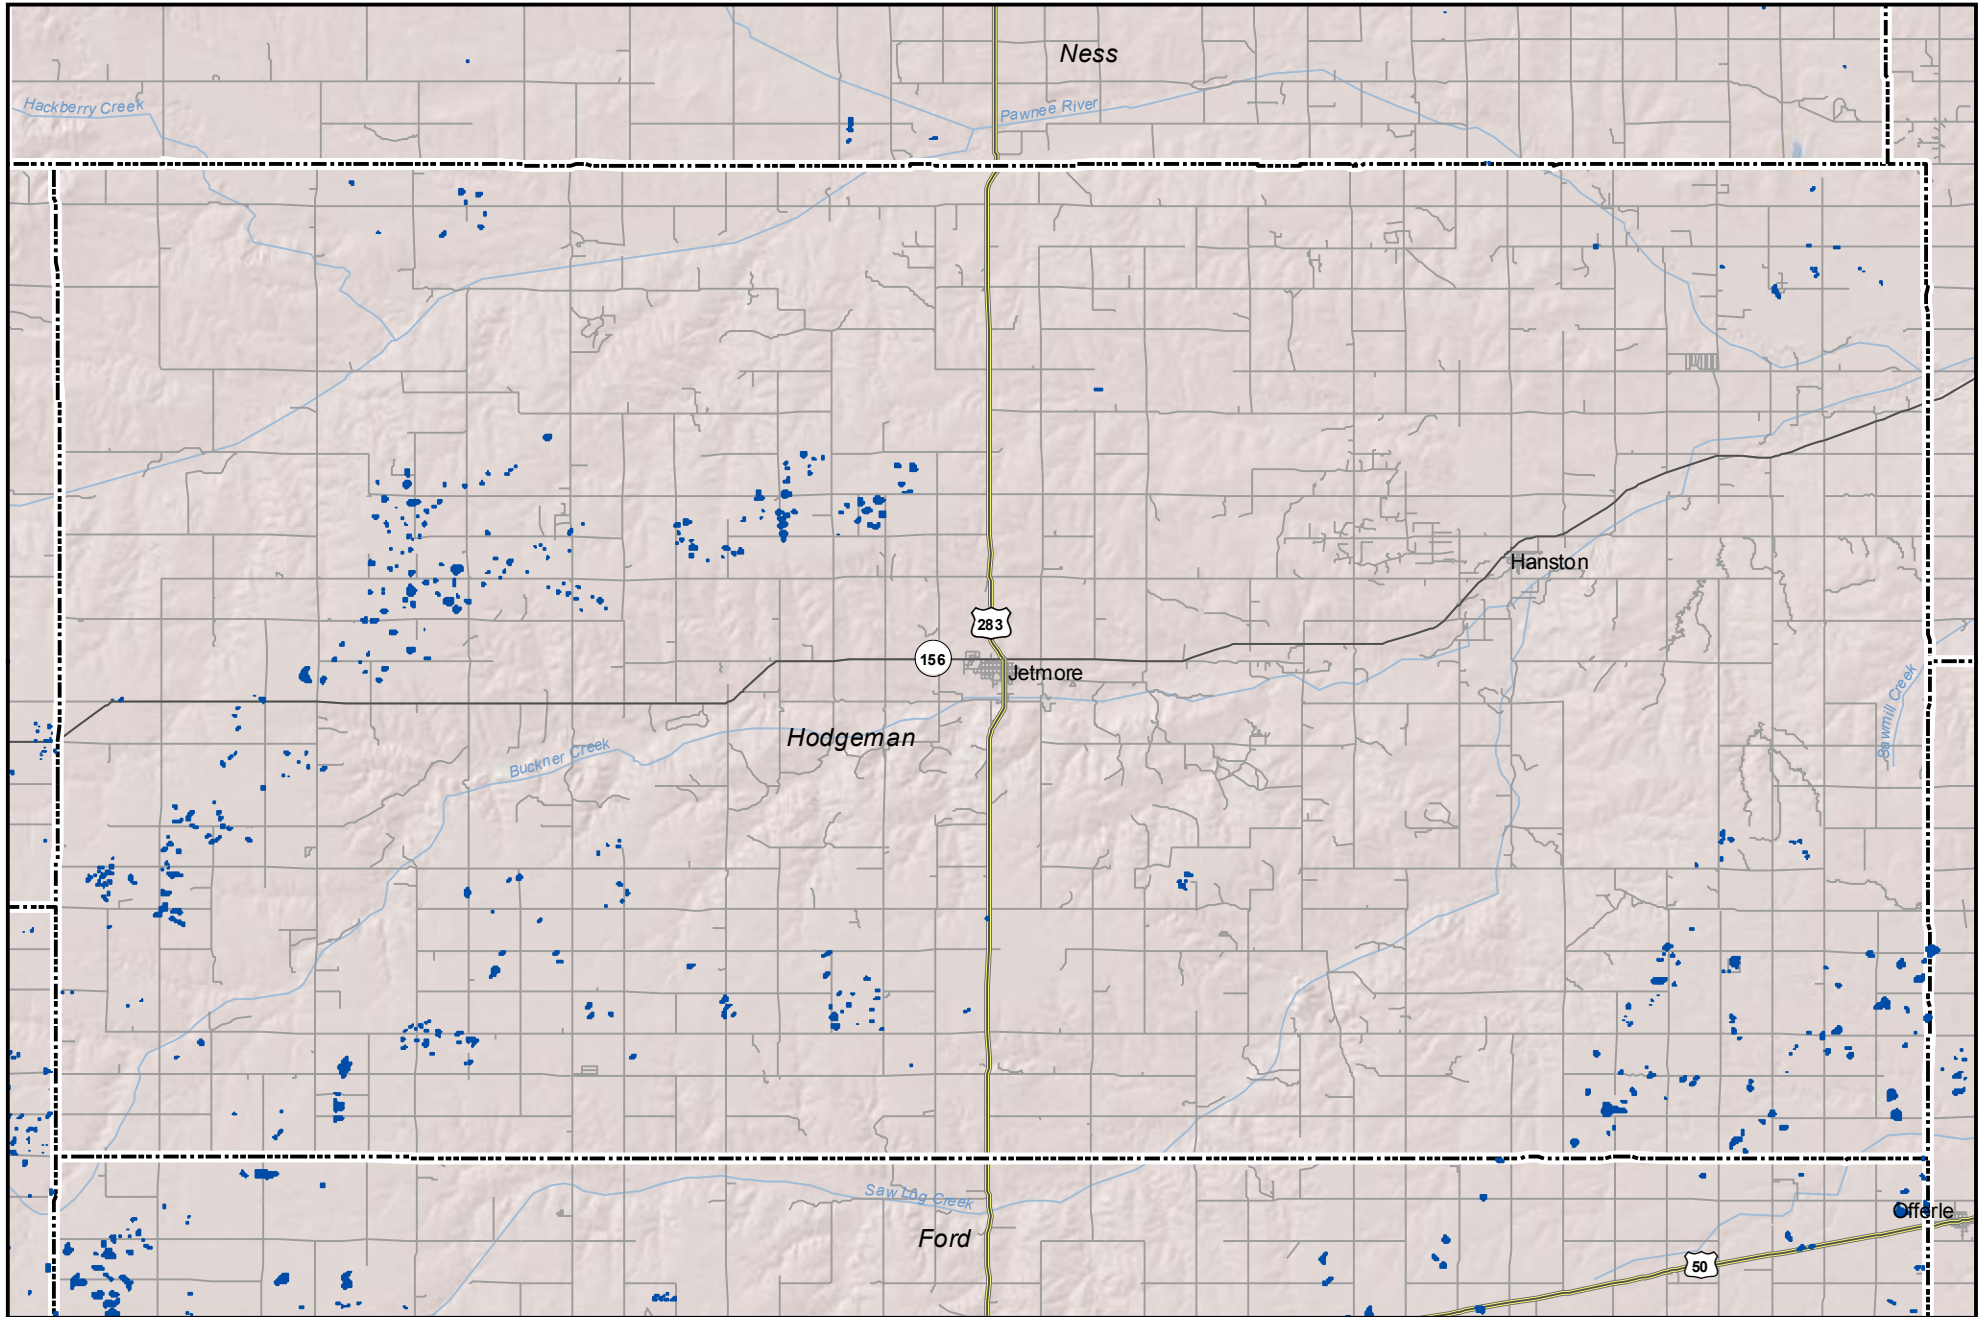

# Probable Playas in Hodgeman County, Kansas

## Legend

Playa

Other Water Body

Roads