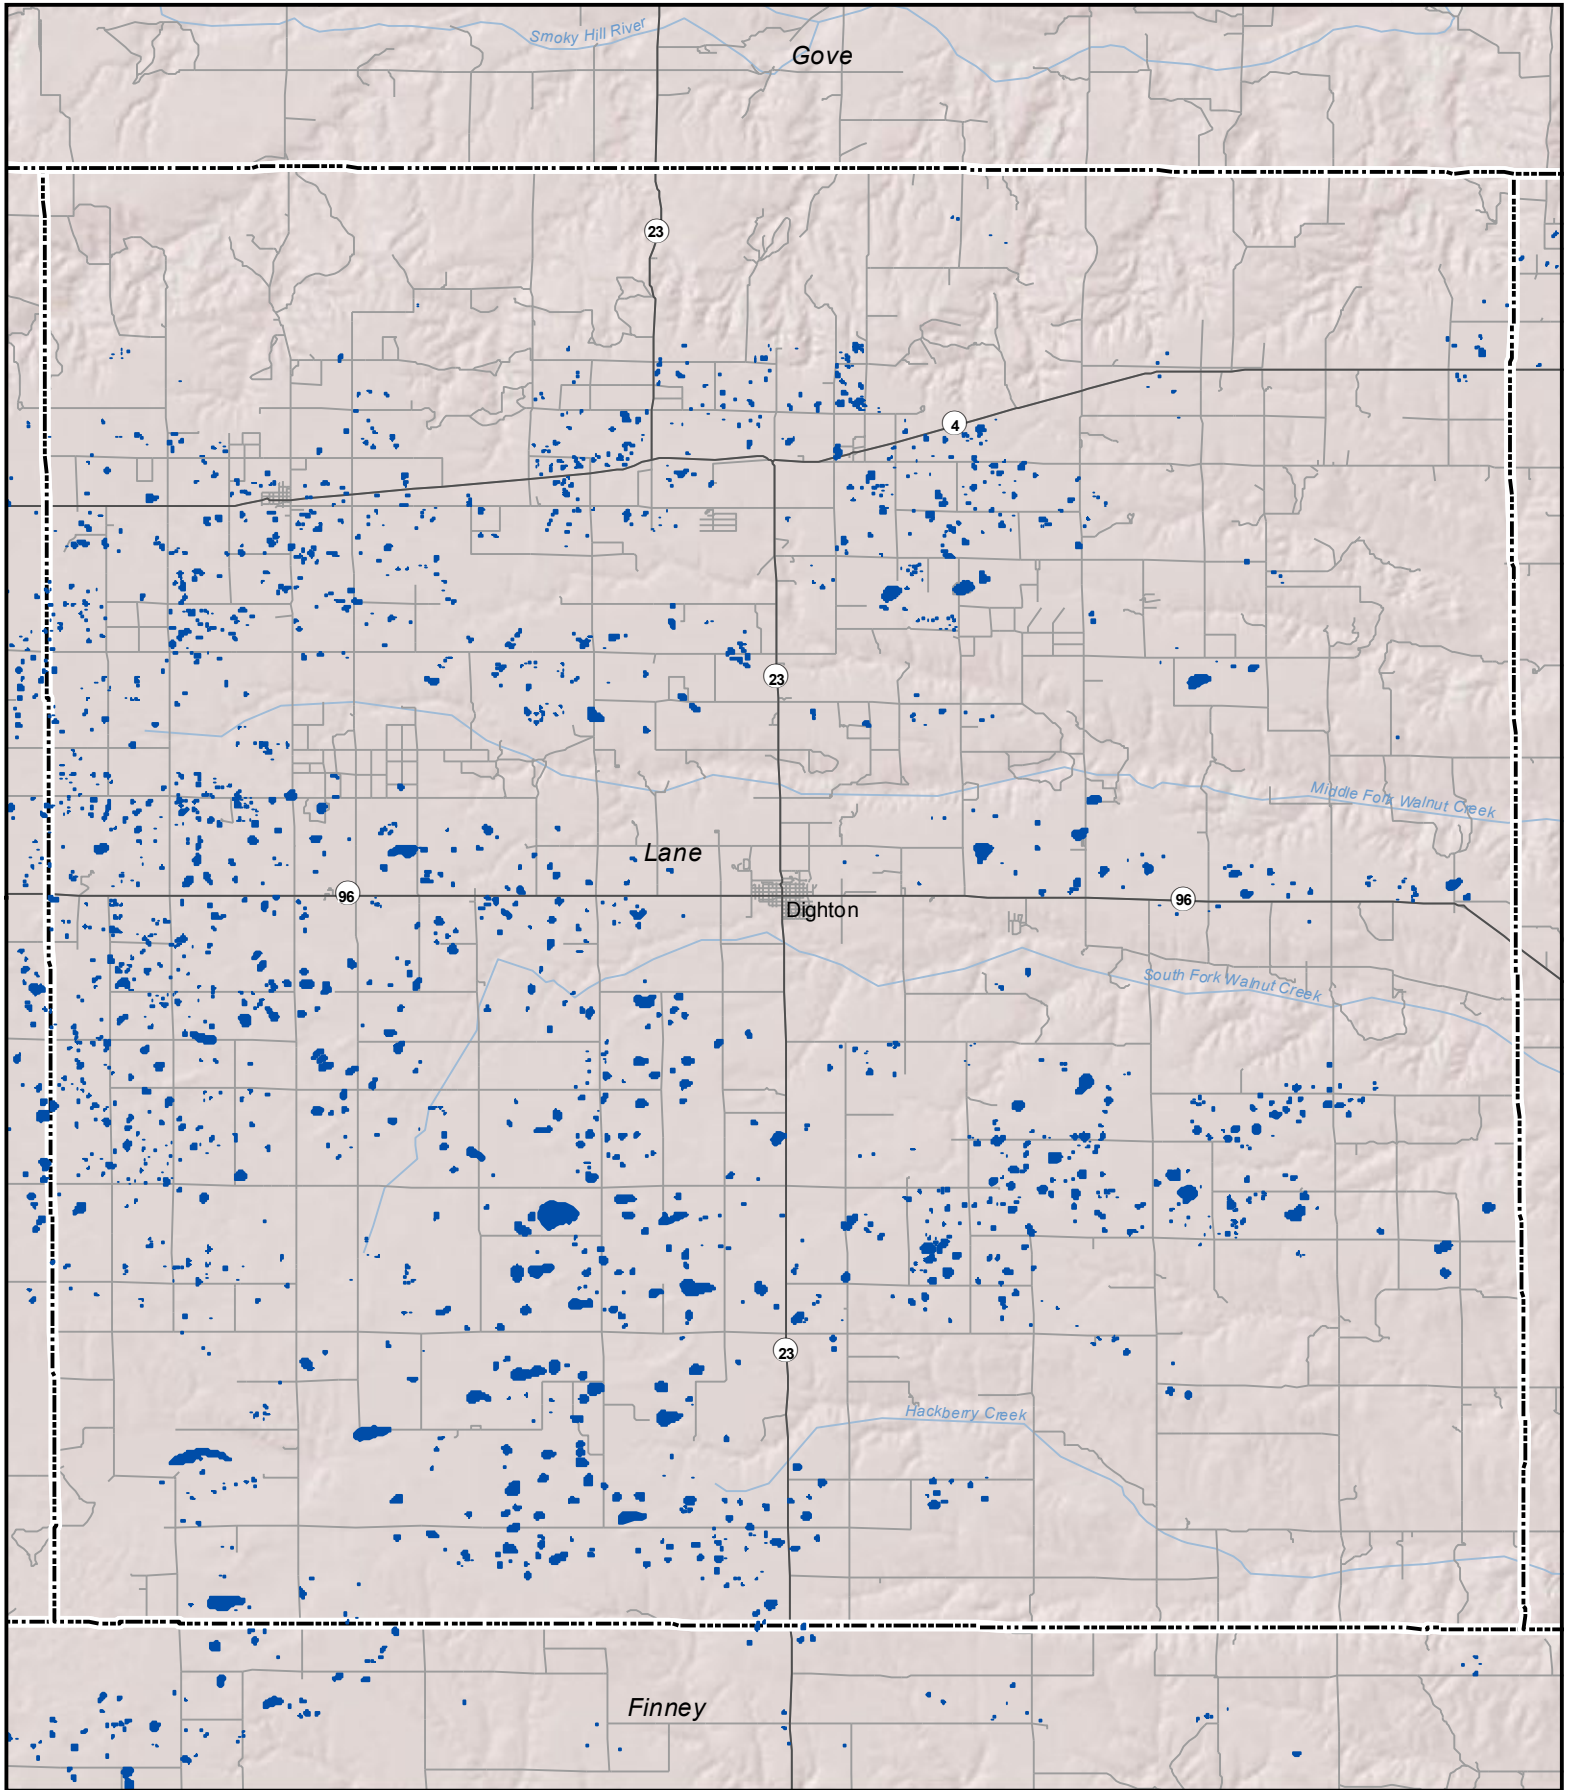

Probable Playas in Lane County, Kansas

Legend  Playa  Other Water Body  Roads