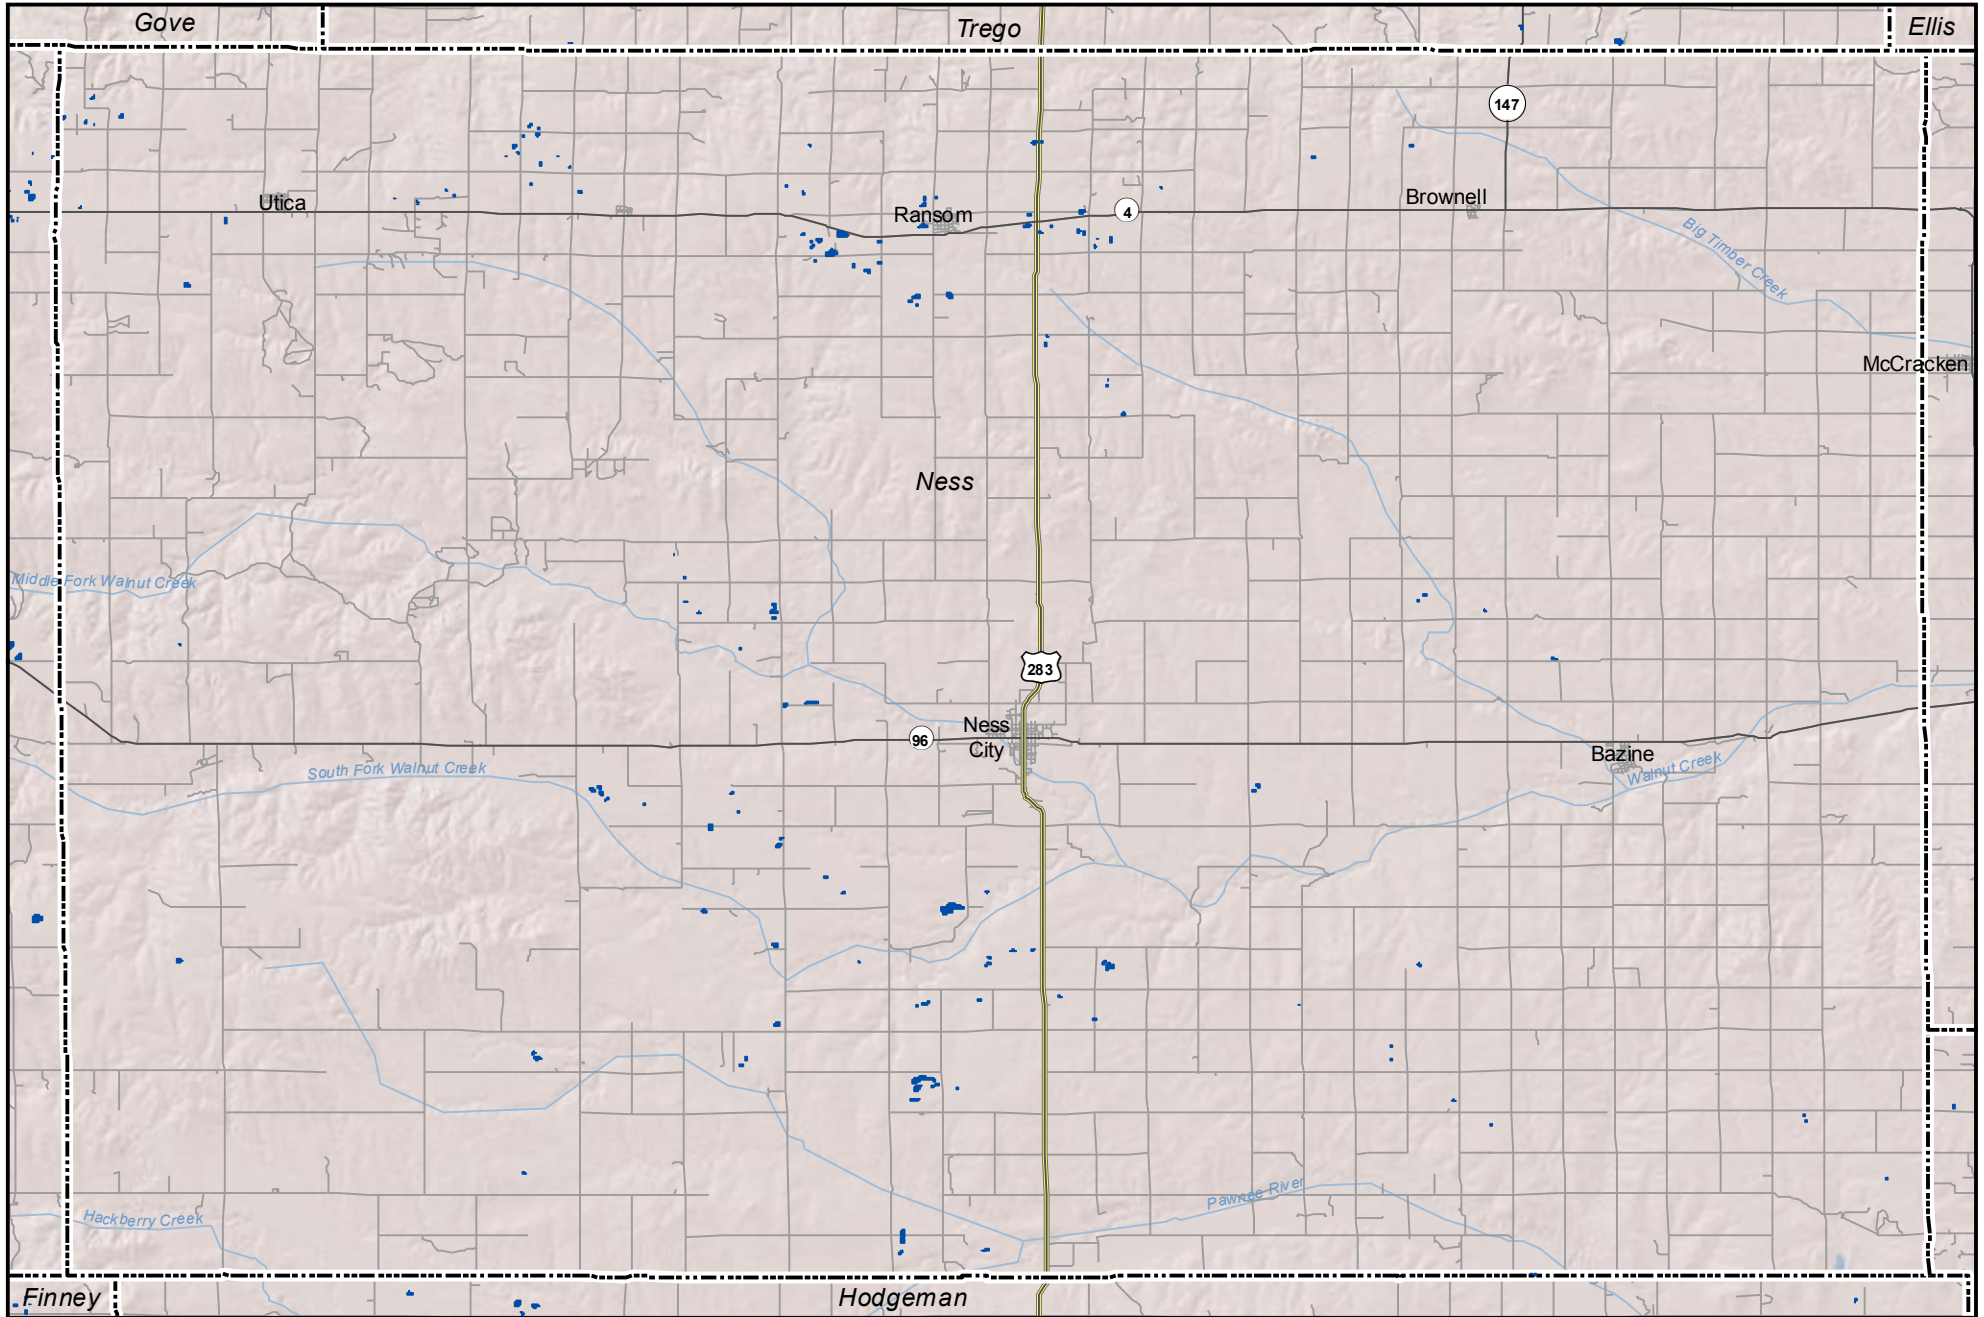

Probable Playas in Ness County, Kansas

Legend

-  Playa
-  Other Water Body
-  Roads

0 2.5 5 Miles