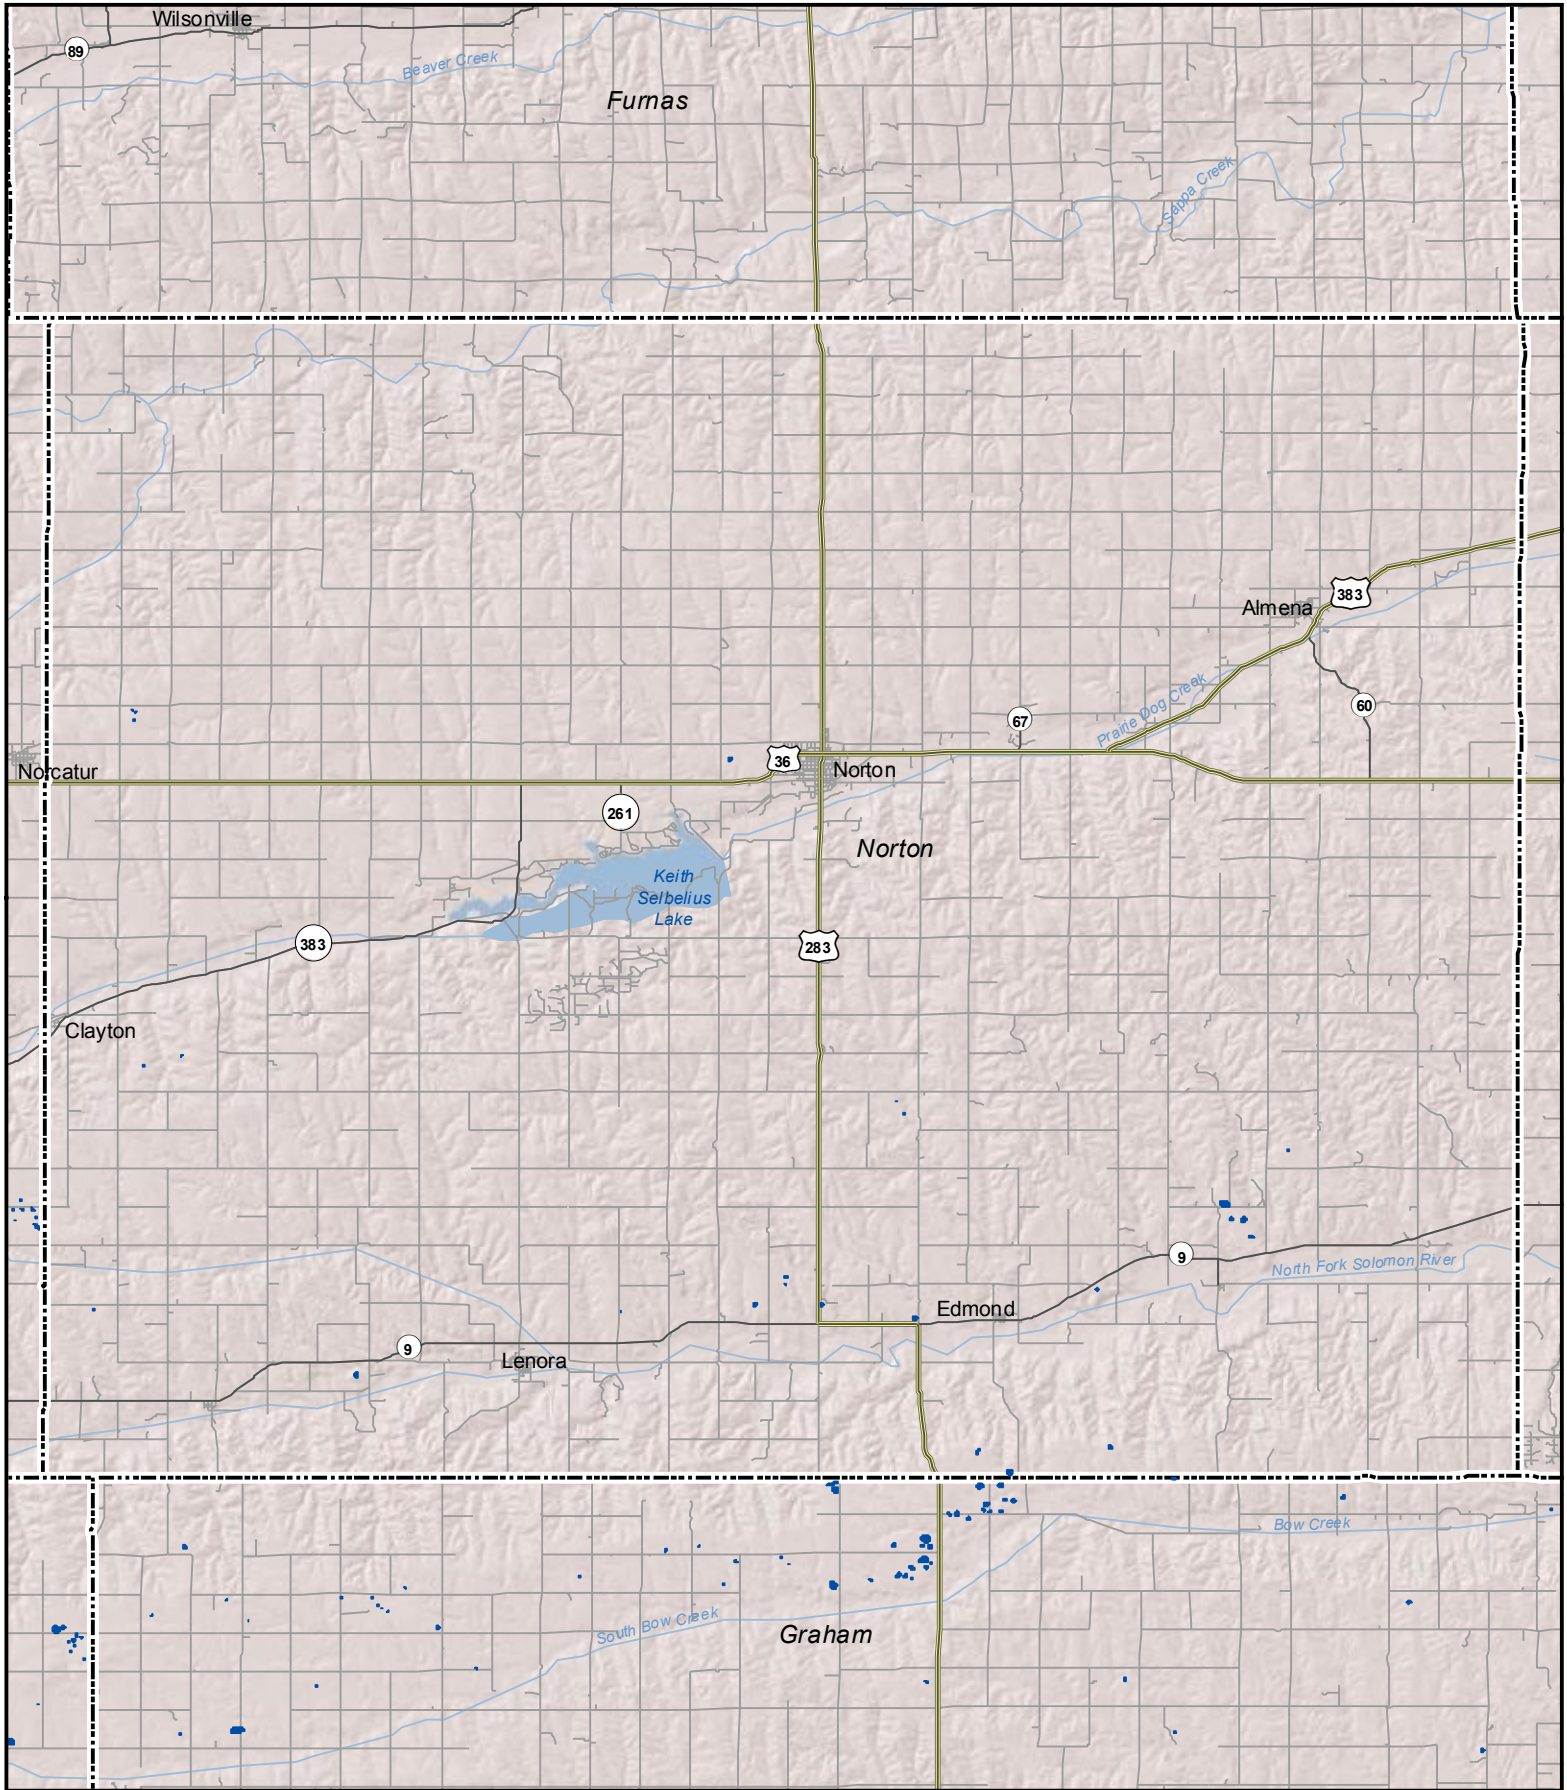

Probable Playas in Norton County, Kansas

Legend  Playa  Other Water Body  Roads