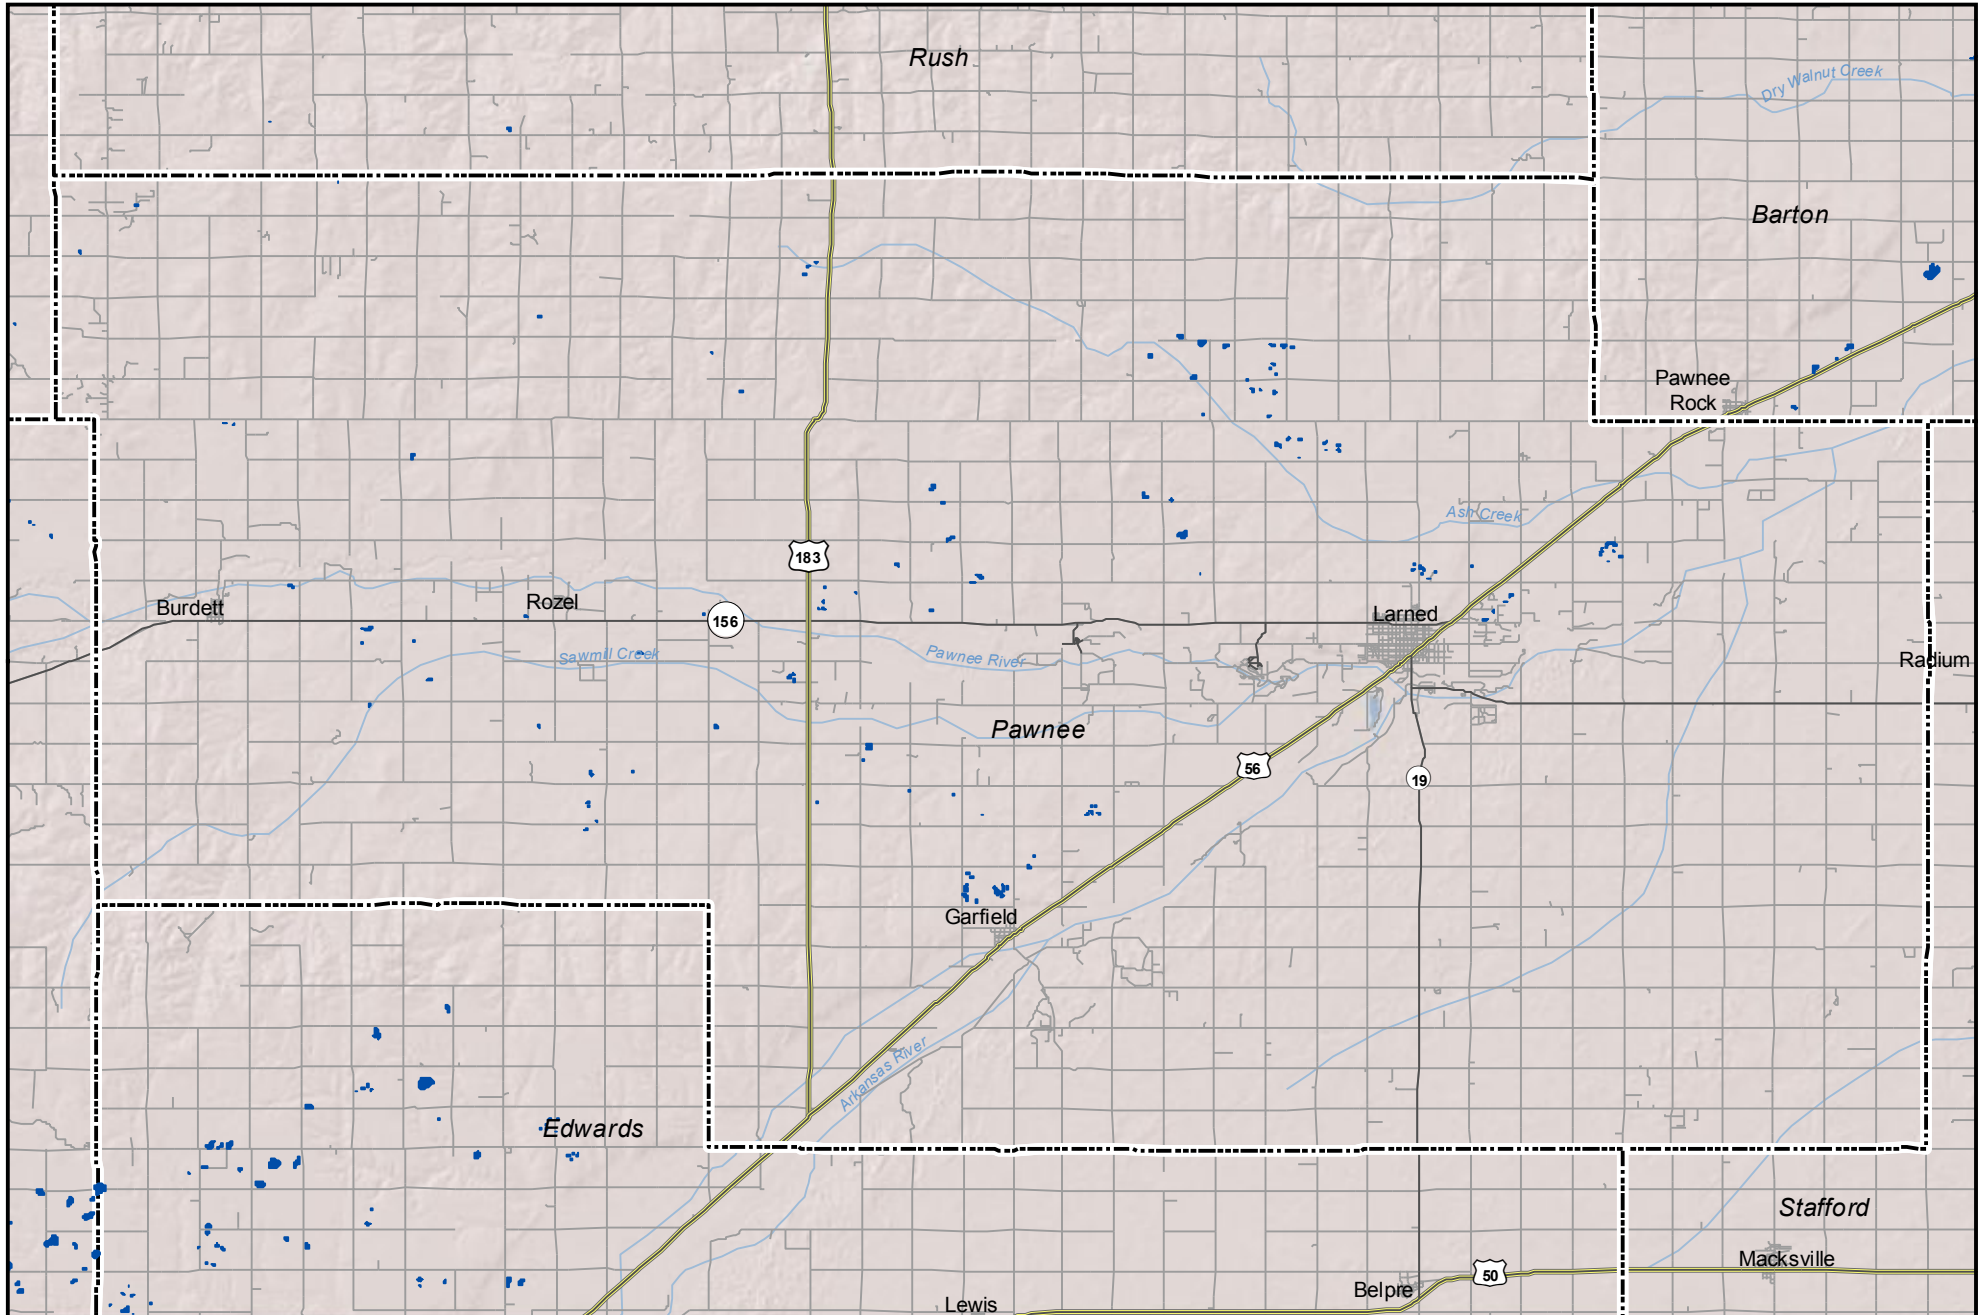

Probable Playas in Pawnee County, Kansas

Legend

Playa

Other Water Body

Roads