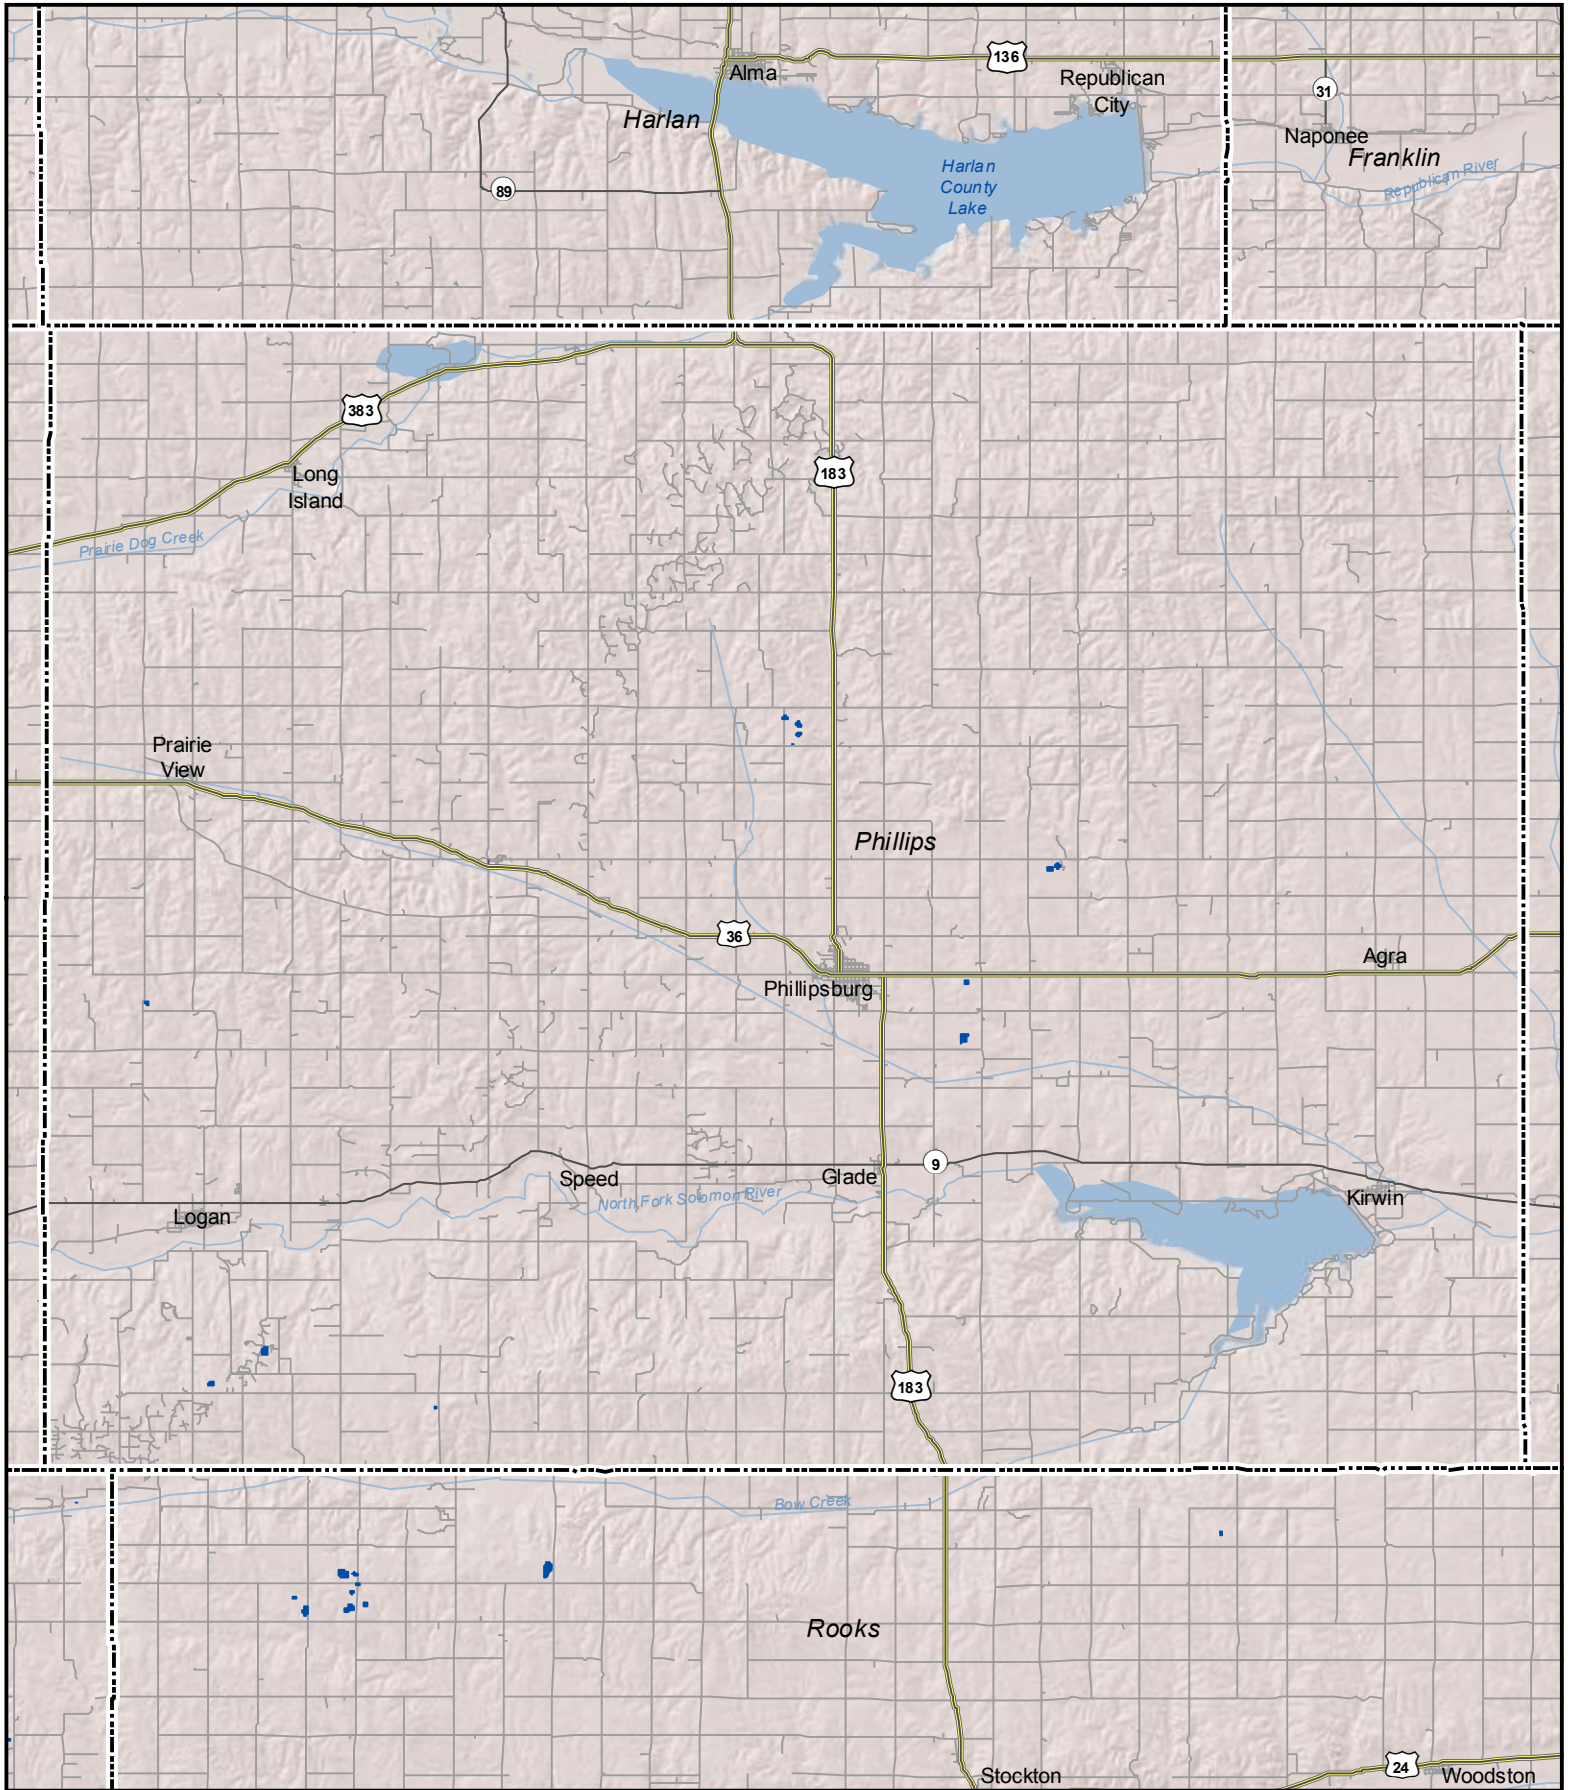

Probable Playas in Phillips County, Kansas

Legend  Playa  Other Water Body  Roads