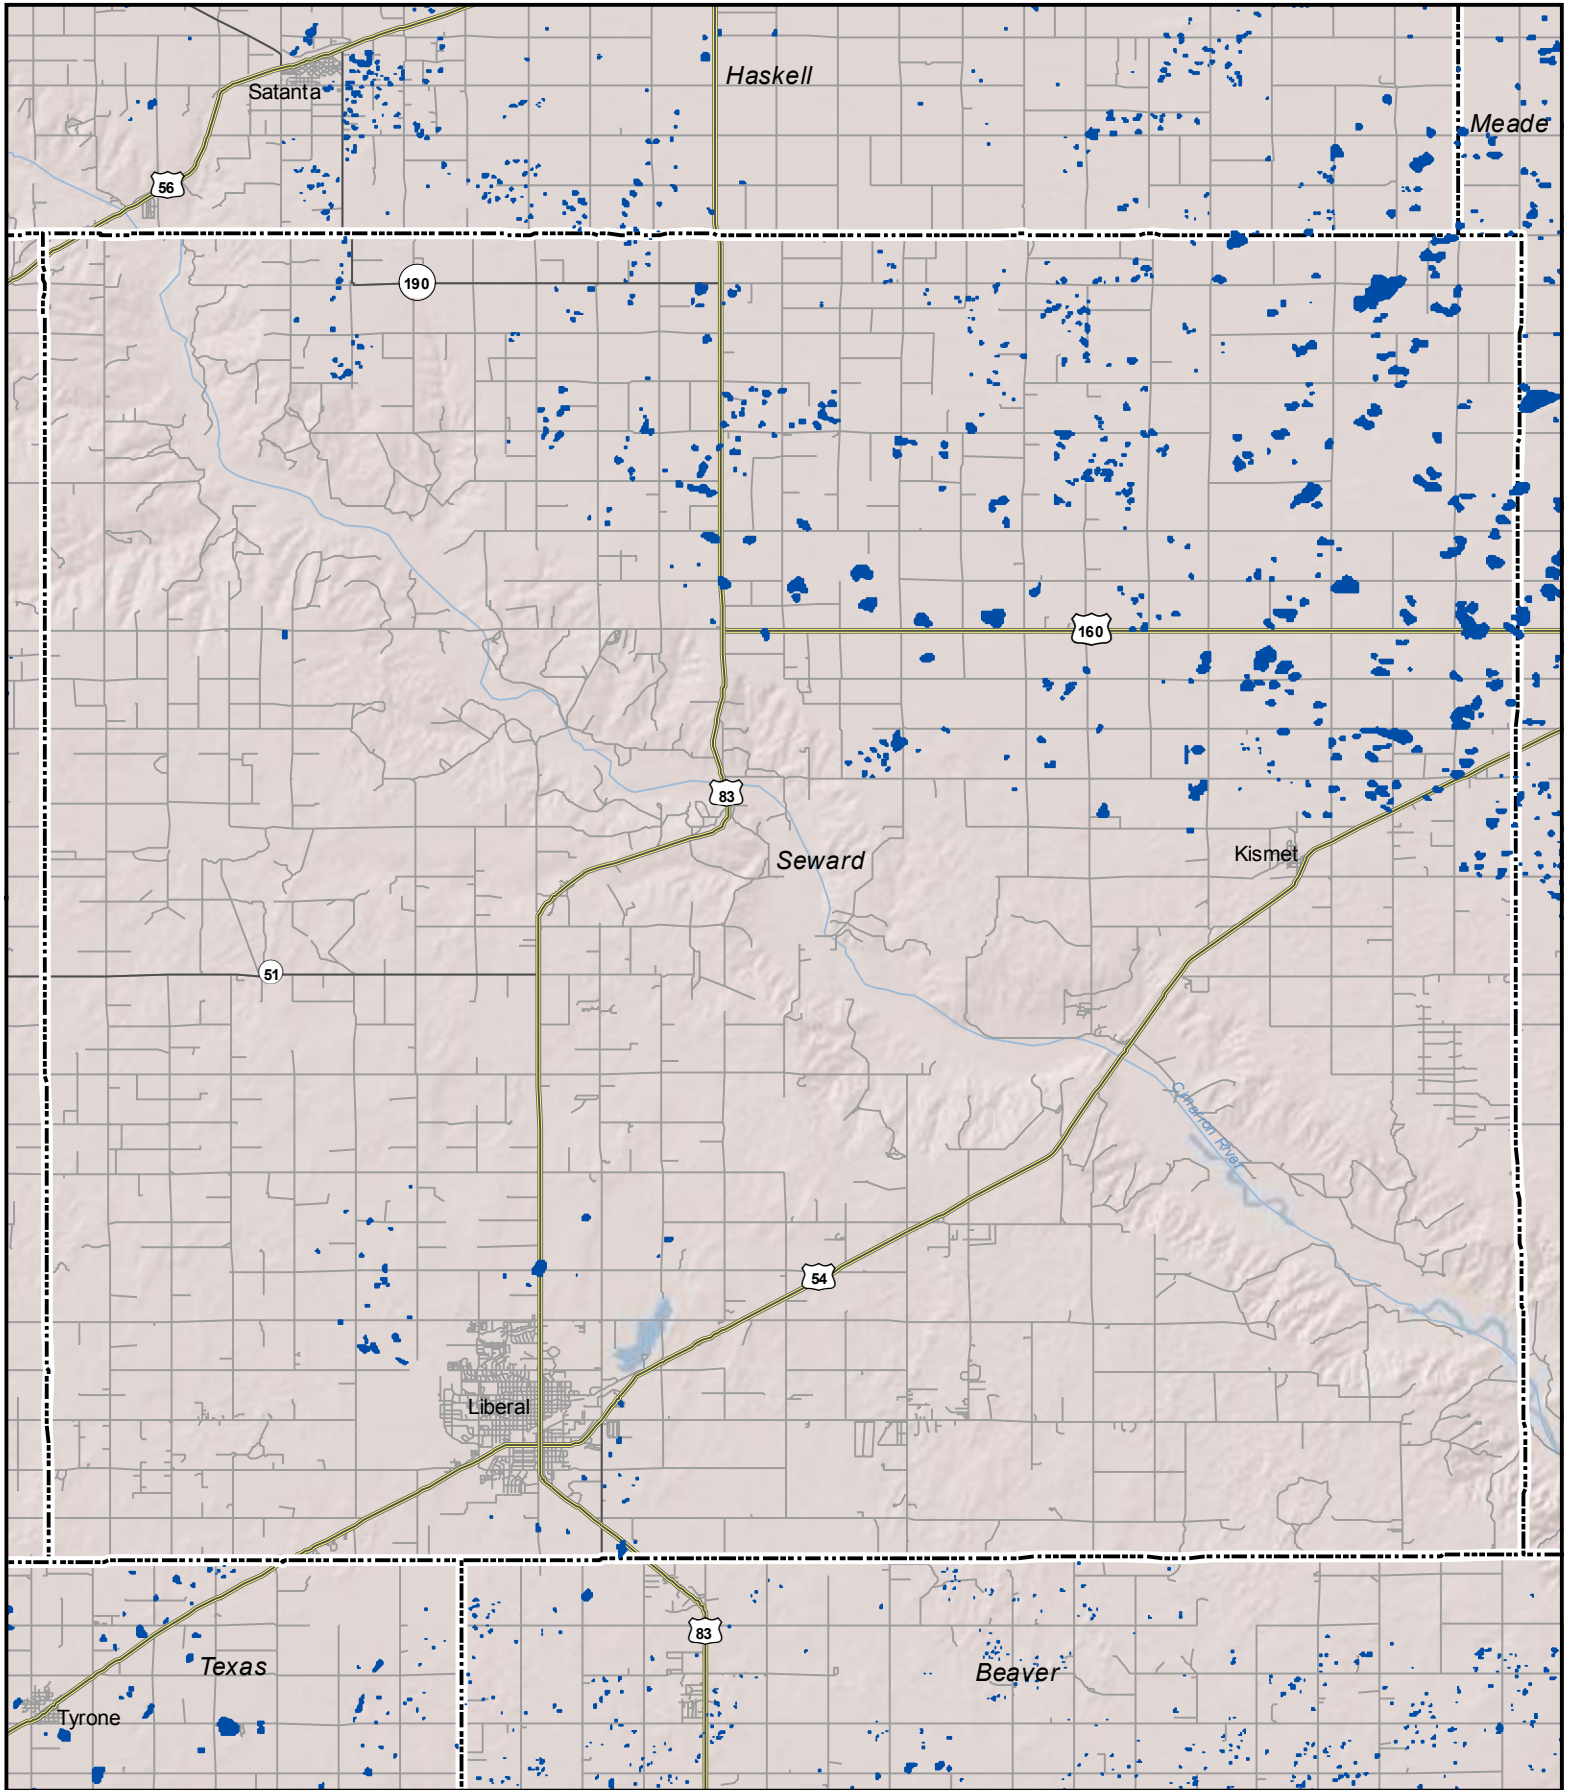

Probable Playas in Seward County, Kansas

Legend  Playa  Other Water Body  Roads