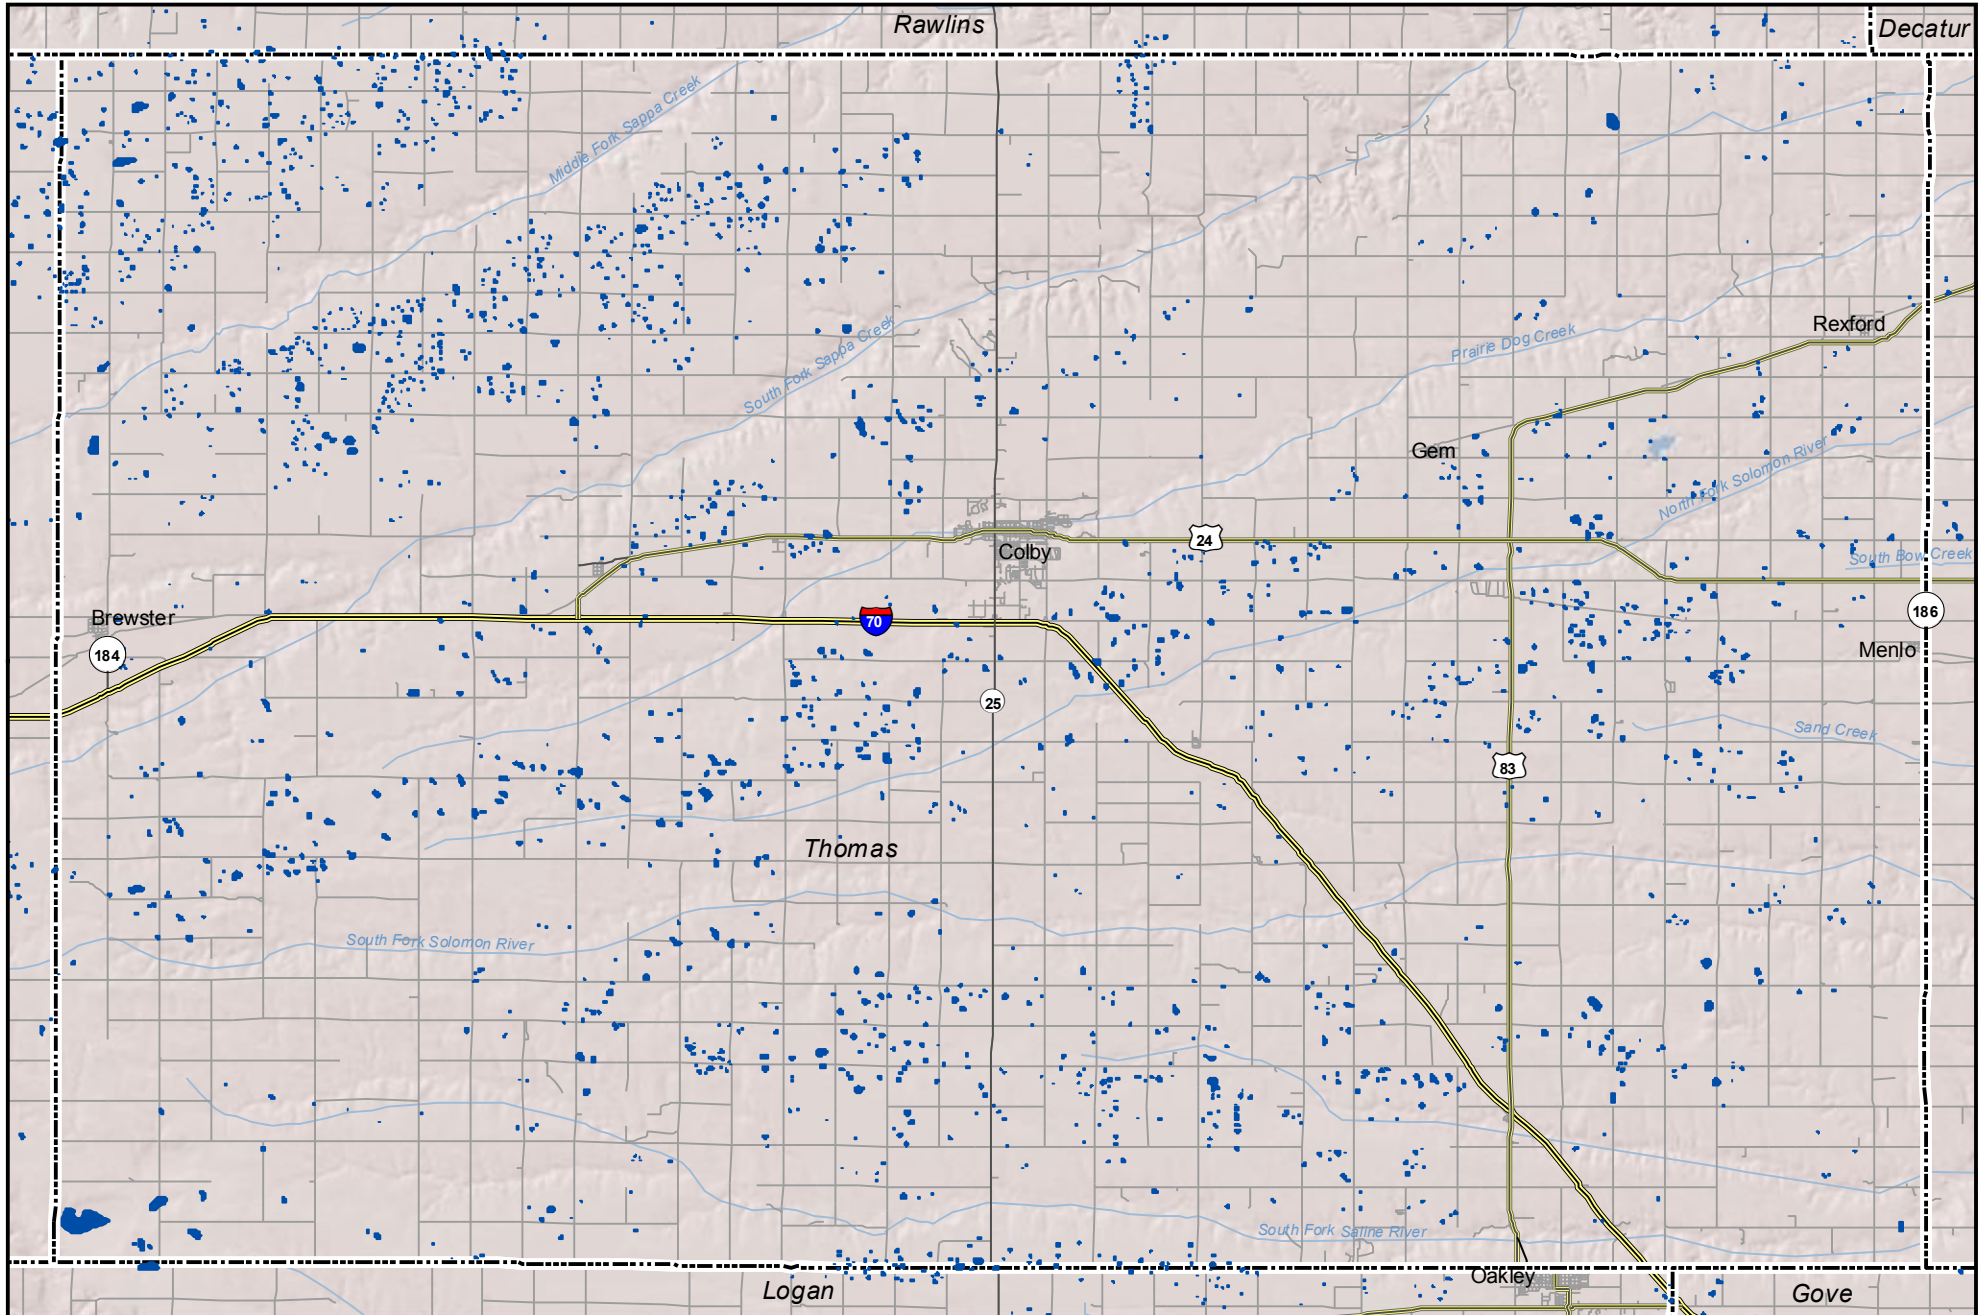

# Probable Playas in Thomas County, Kansas

## Legend

-  Playa
-  Other Water Body
-  Roads

0 2.5 5 Miles