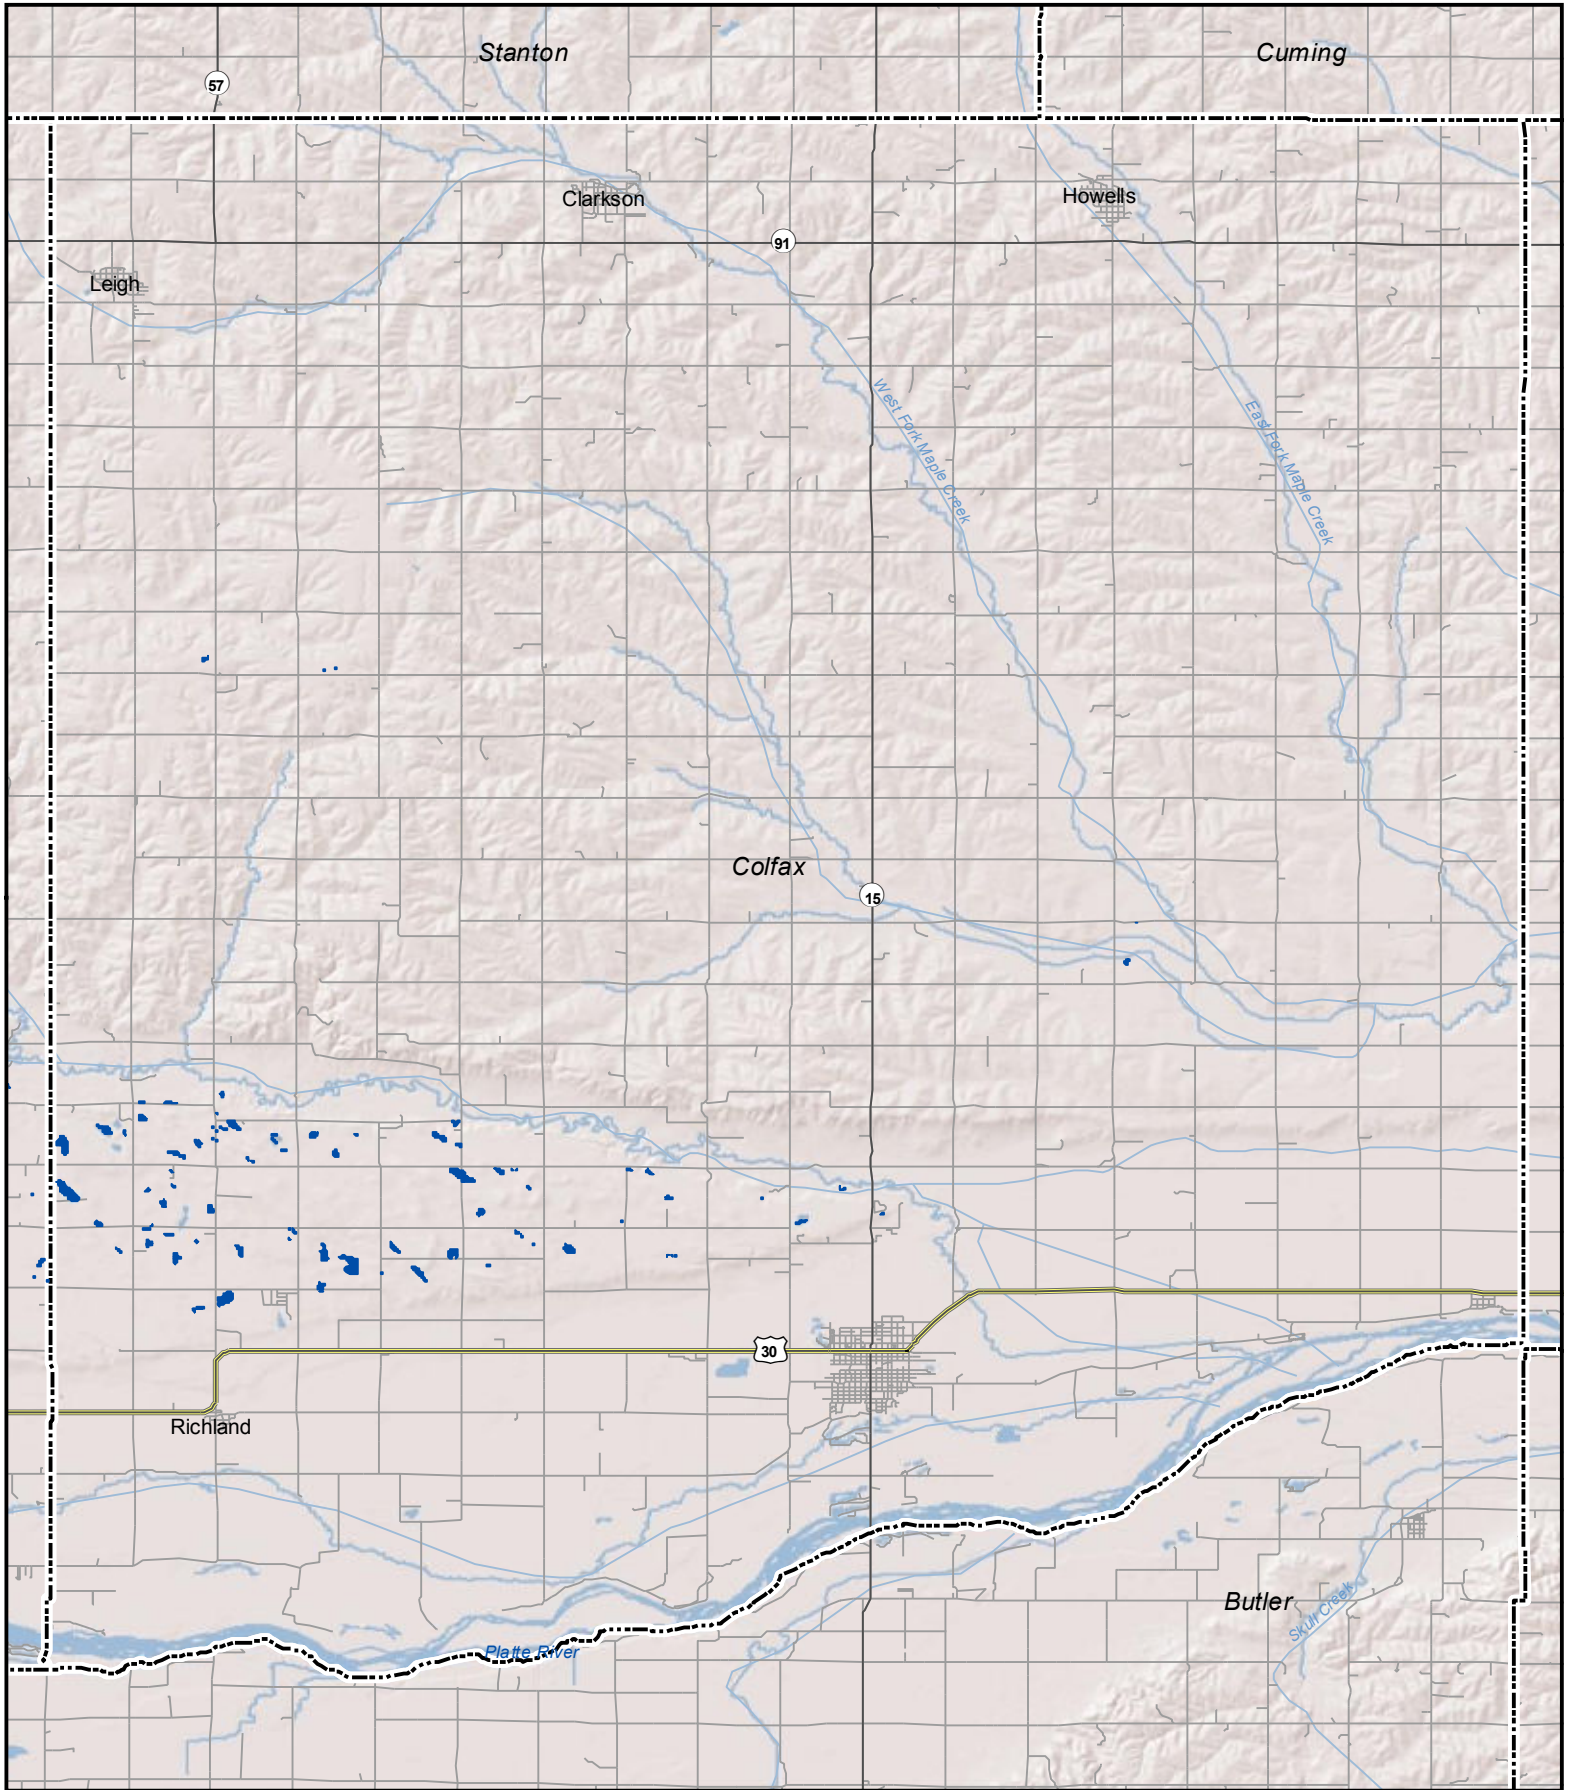

Probable Playas in Colfax County, Nebraska

Legend  Playa  Other Water Body  Roads