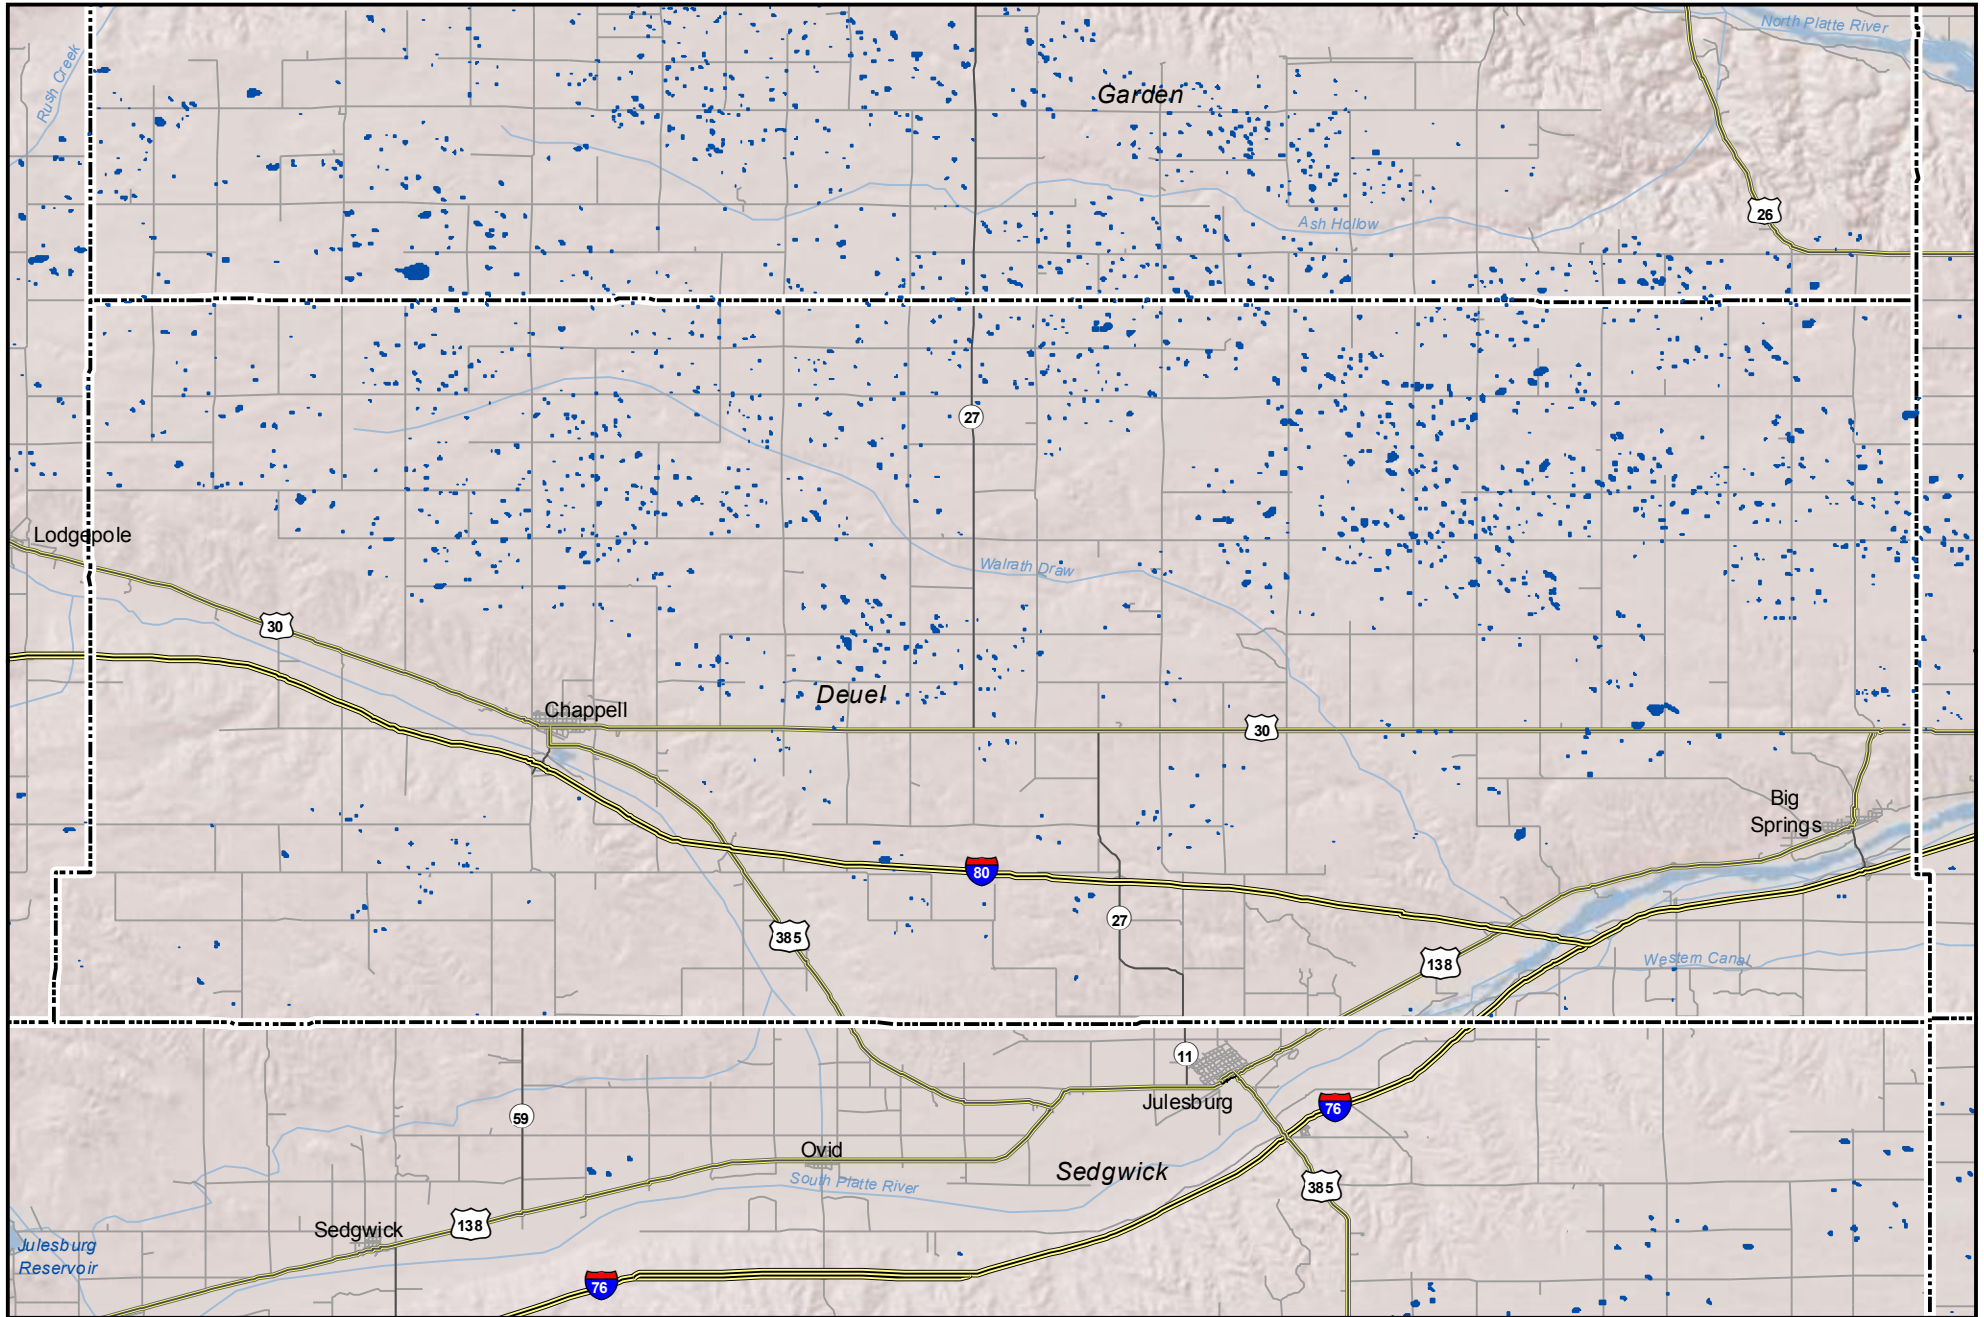

Probable Playas in Deuel County, Nebraska

Legend

-  Playa
-  Other Water Body
-  Roads

0 2 4
Miles