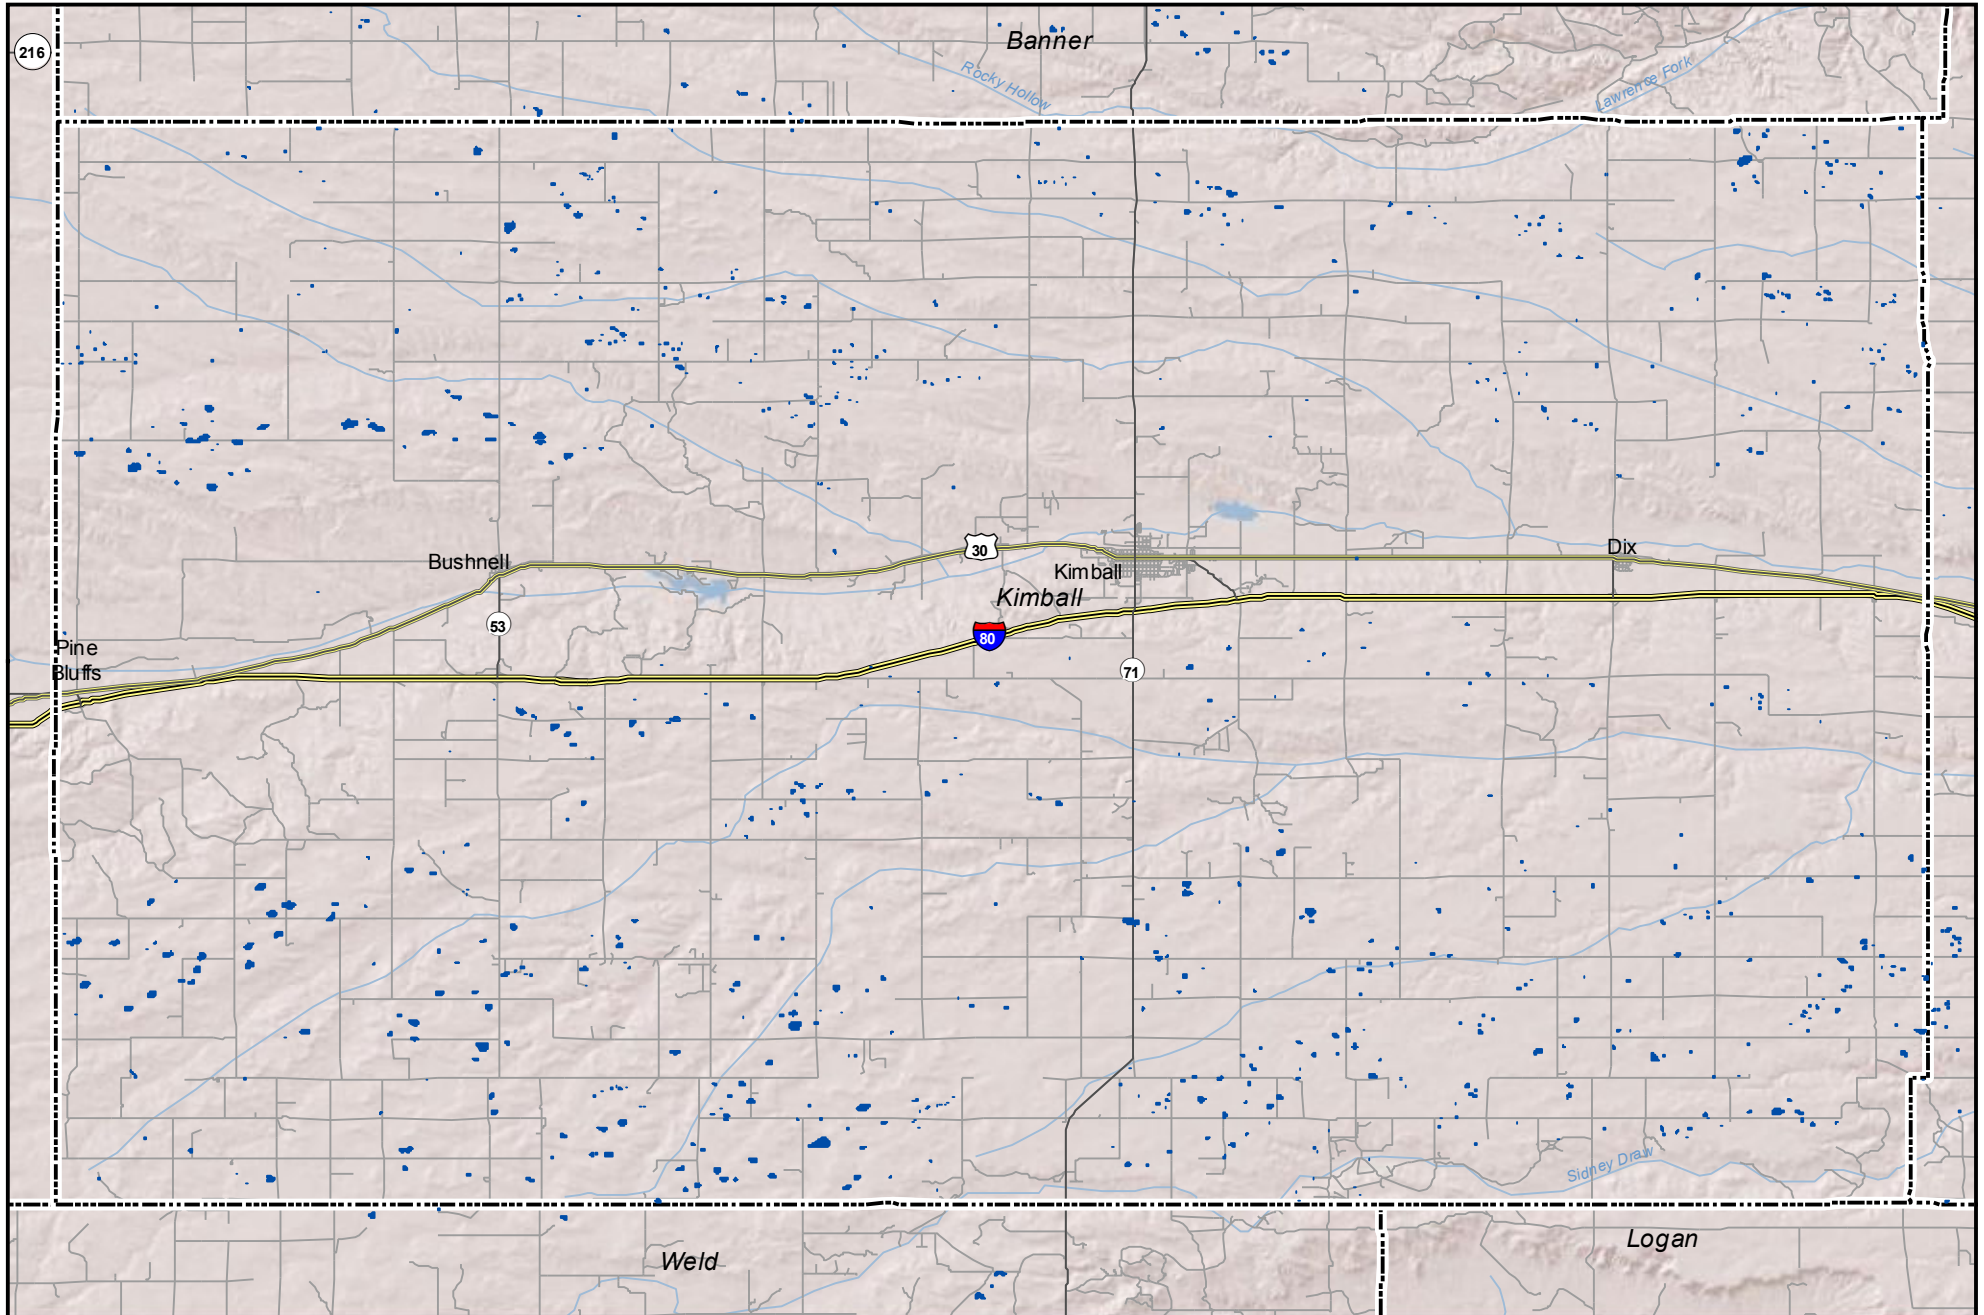

Probable Playas in Kimball County, Nebraska

Legend

-  Playa
-  Other Water Body
-  Roads

0 2.5 5 Miles