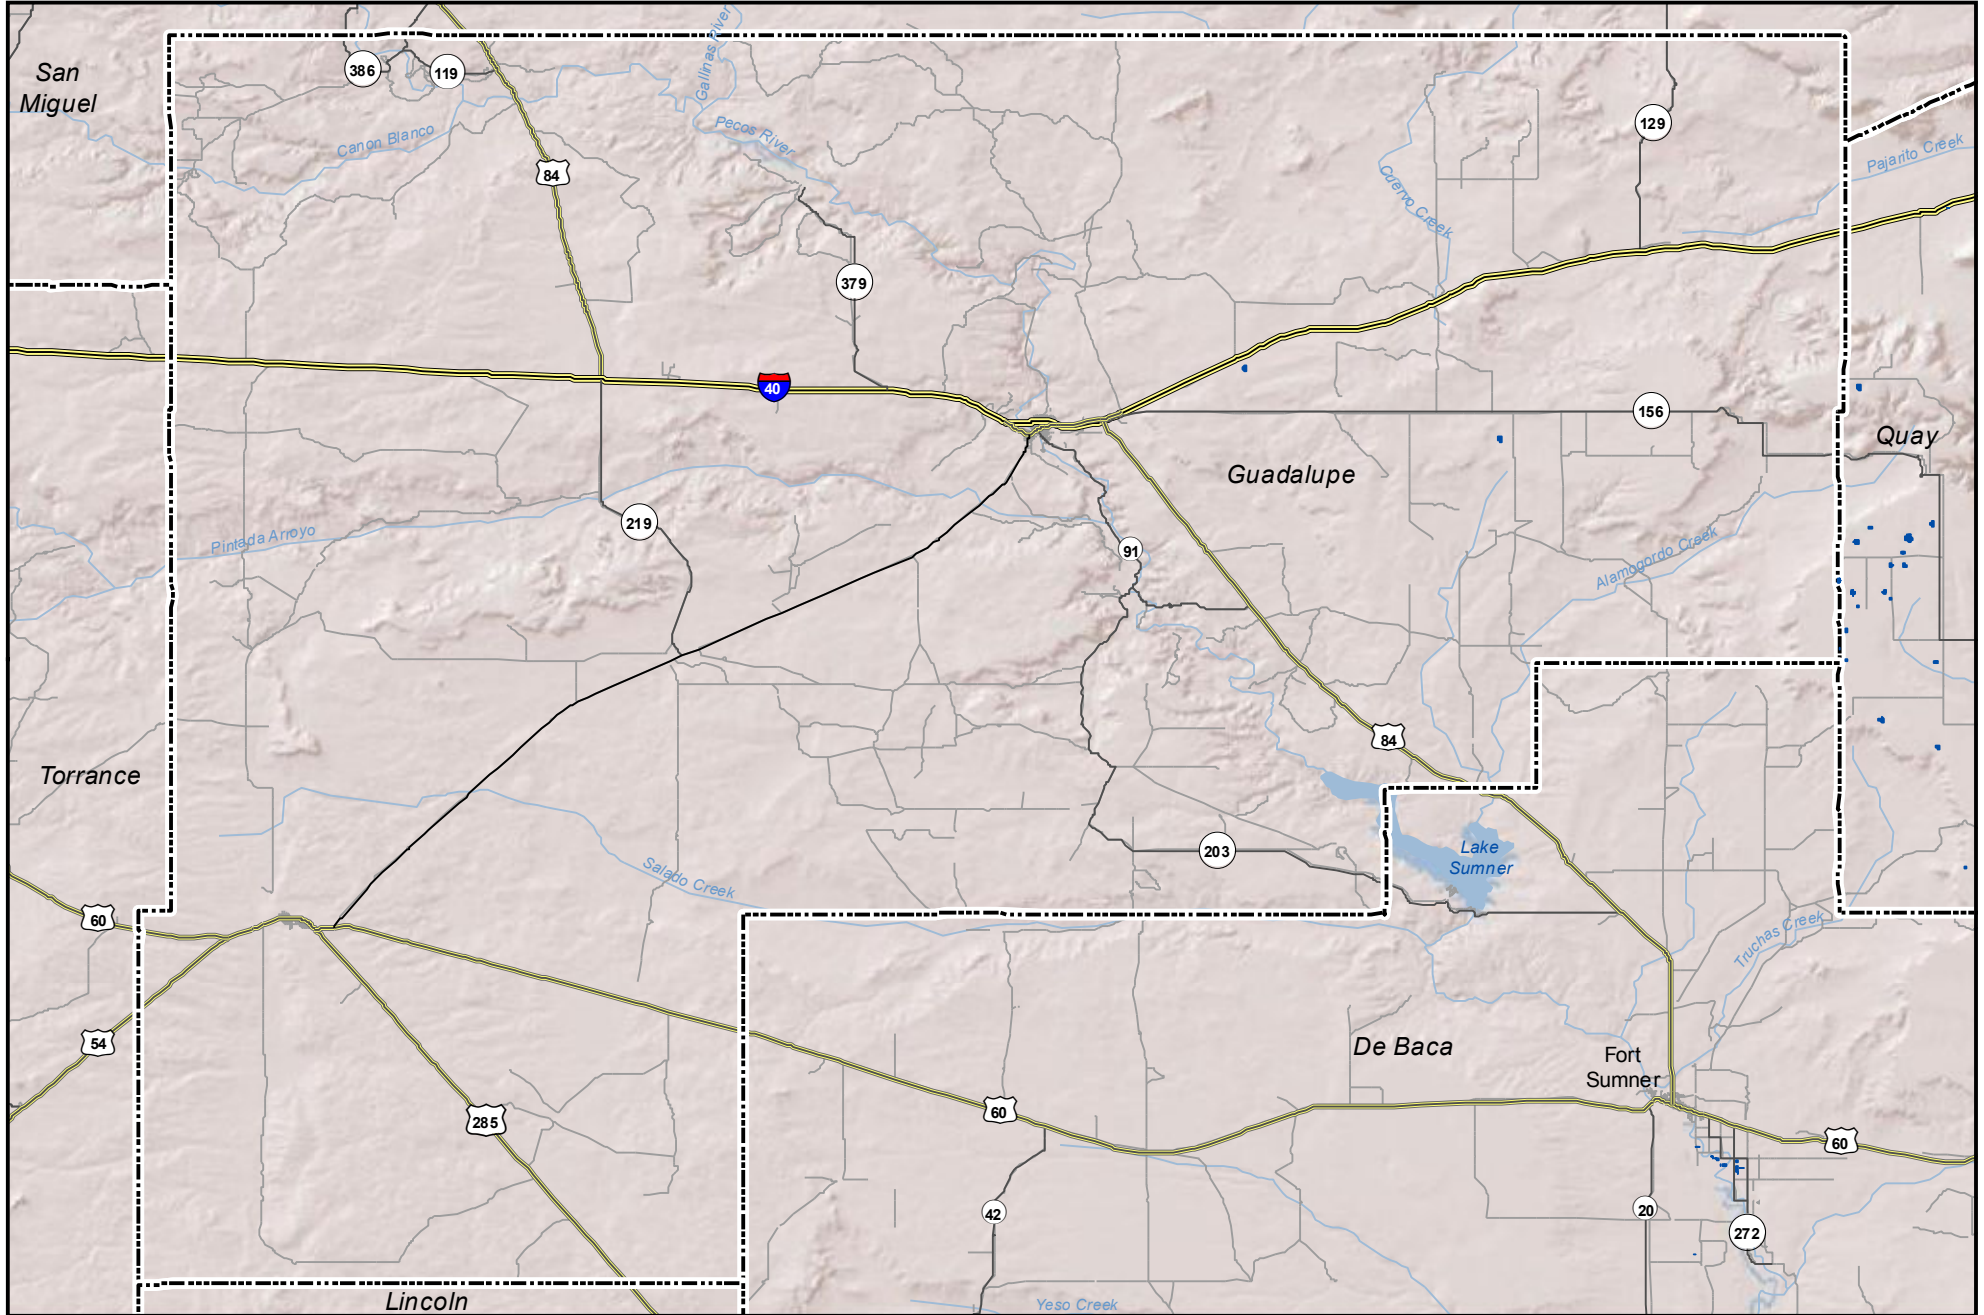

# Probable Playas in Guadalupe County, New Mexico

Legend

Playa

Other Water Body

Roads

0 5 10  
Miles