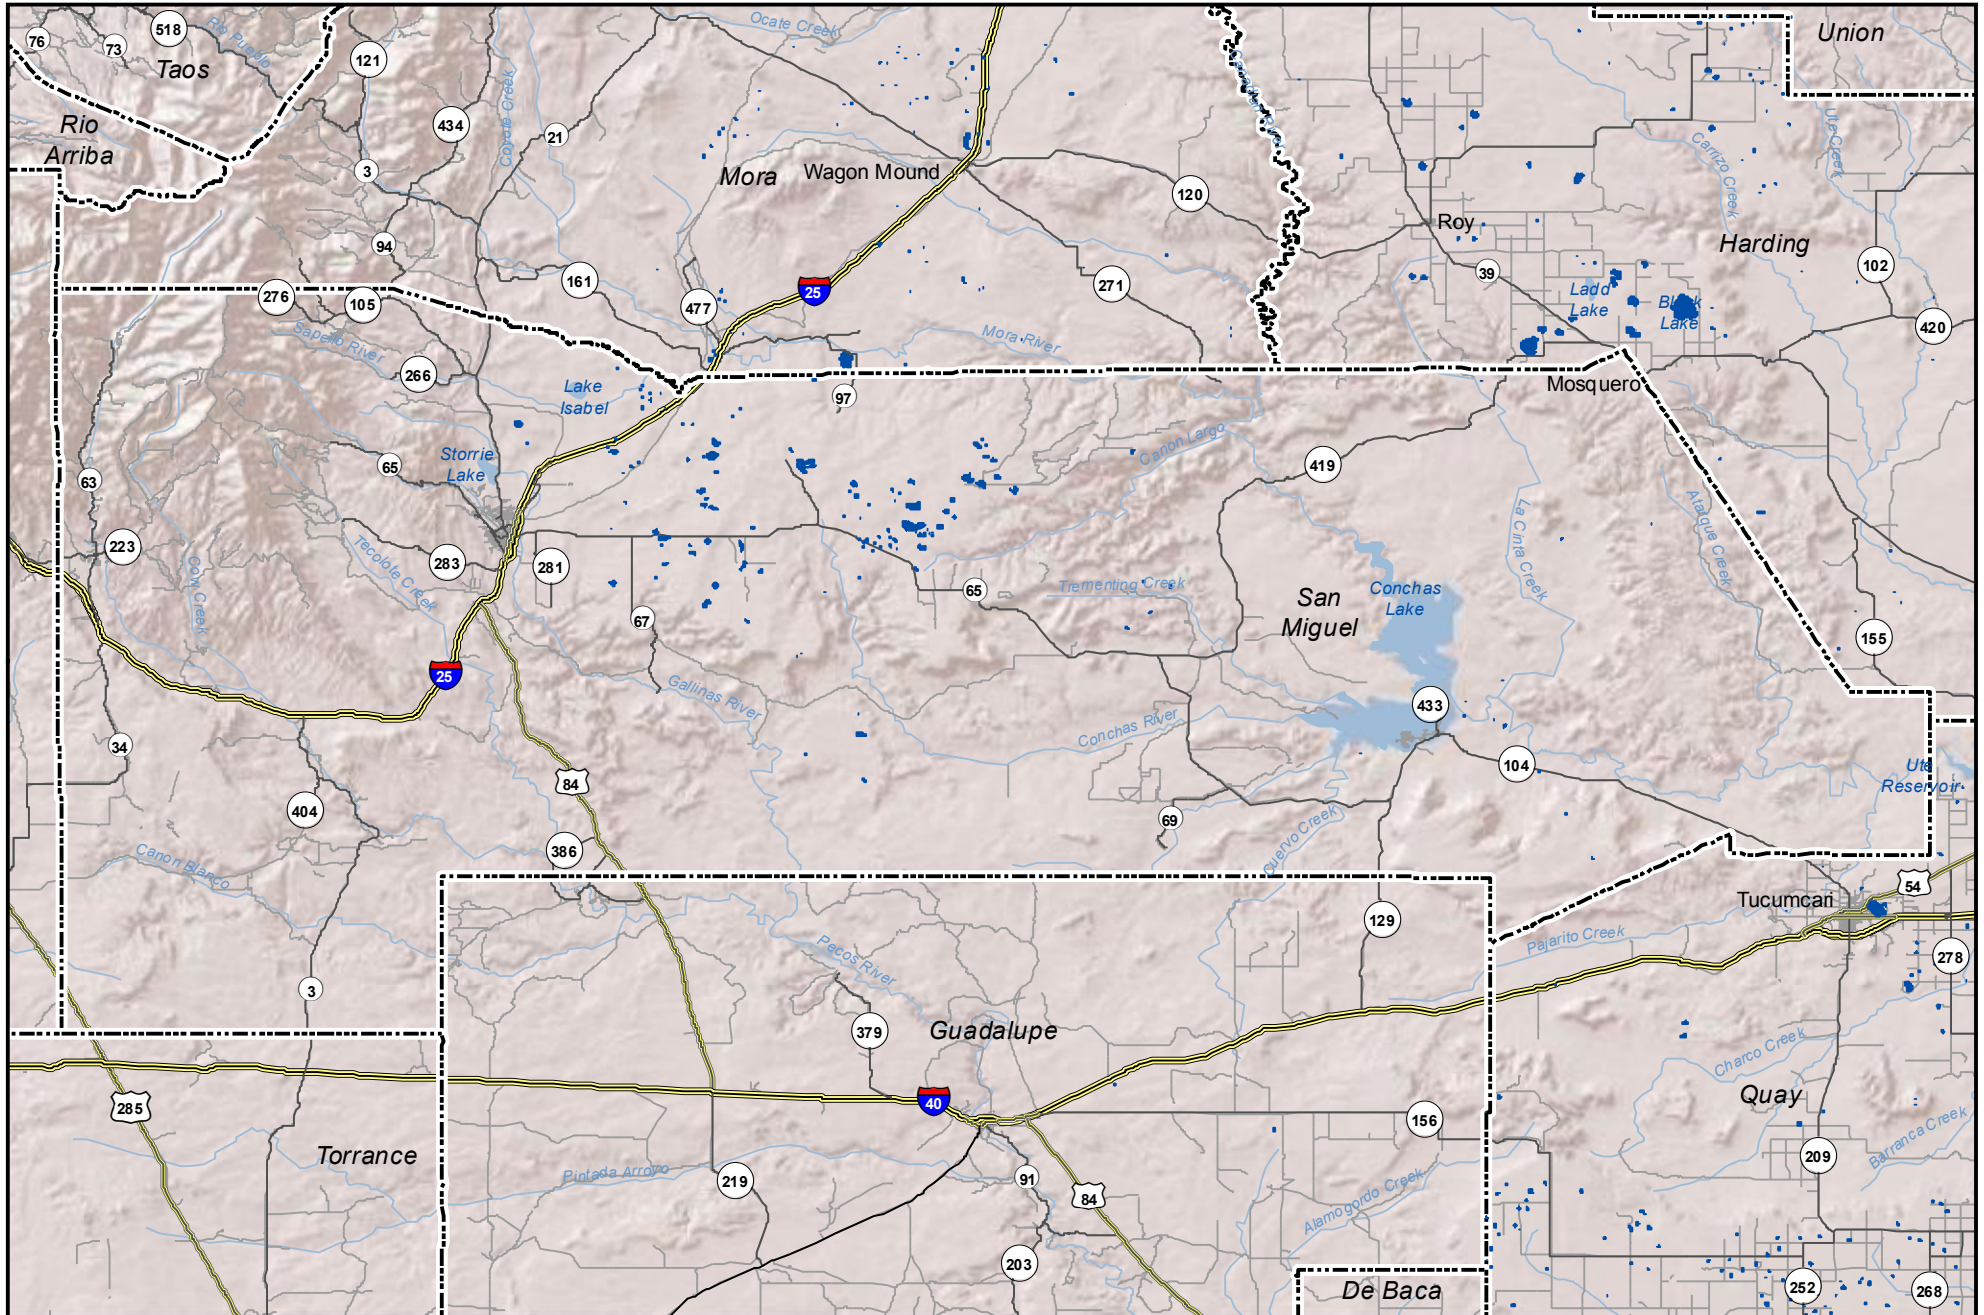

# Probable Playas in San Miguel County, New Mexico

## Legend

-  Playa
-  Other Water Body
-  Roads

0 5 10  
Miles