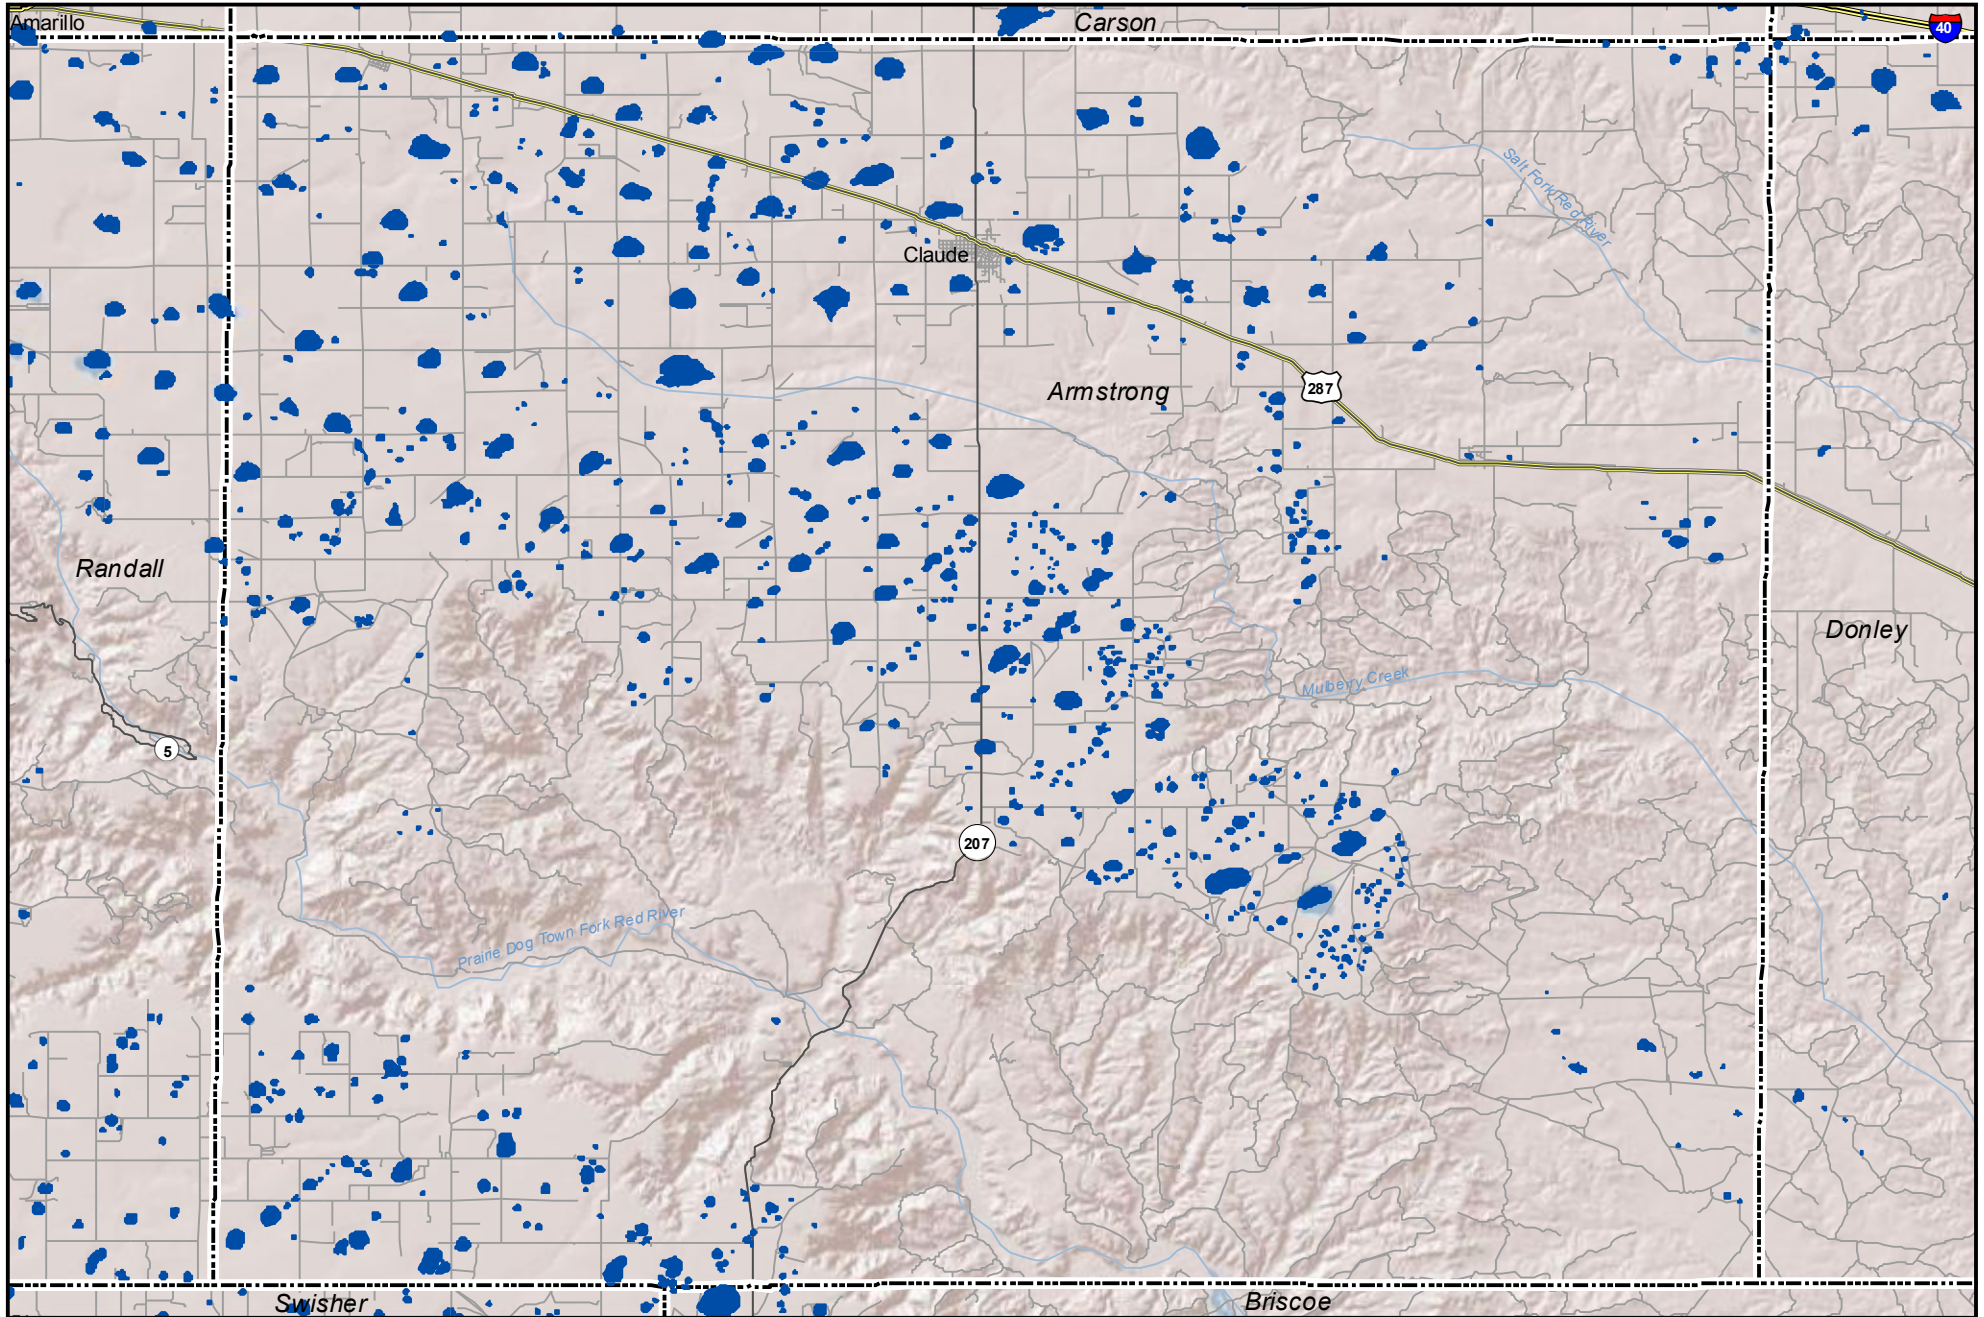

Probable Playas in Armstrong County, Texas

Legend

-  Playa
-  Other Water Body
-  Roads

0 2.5 5 Miles