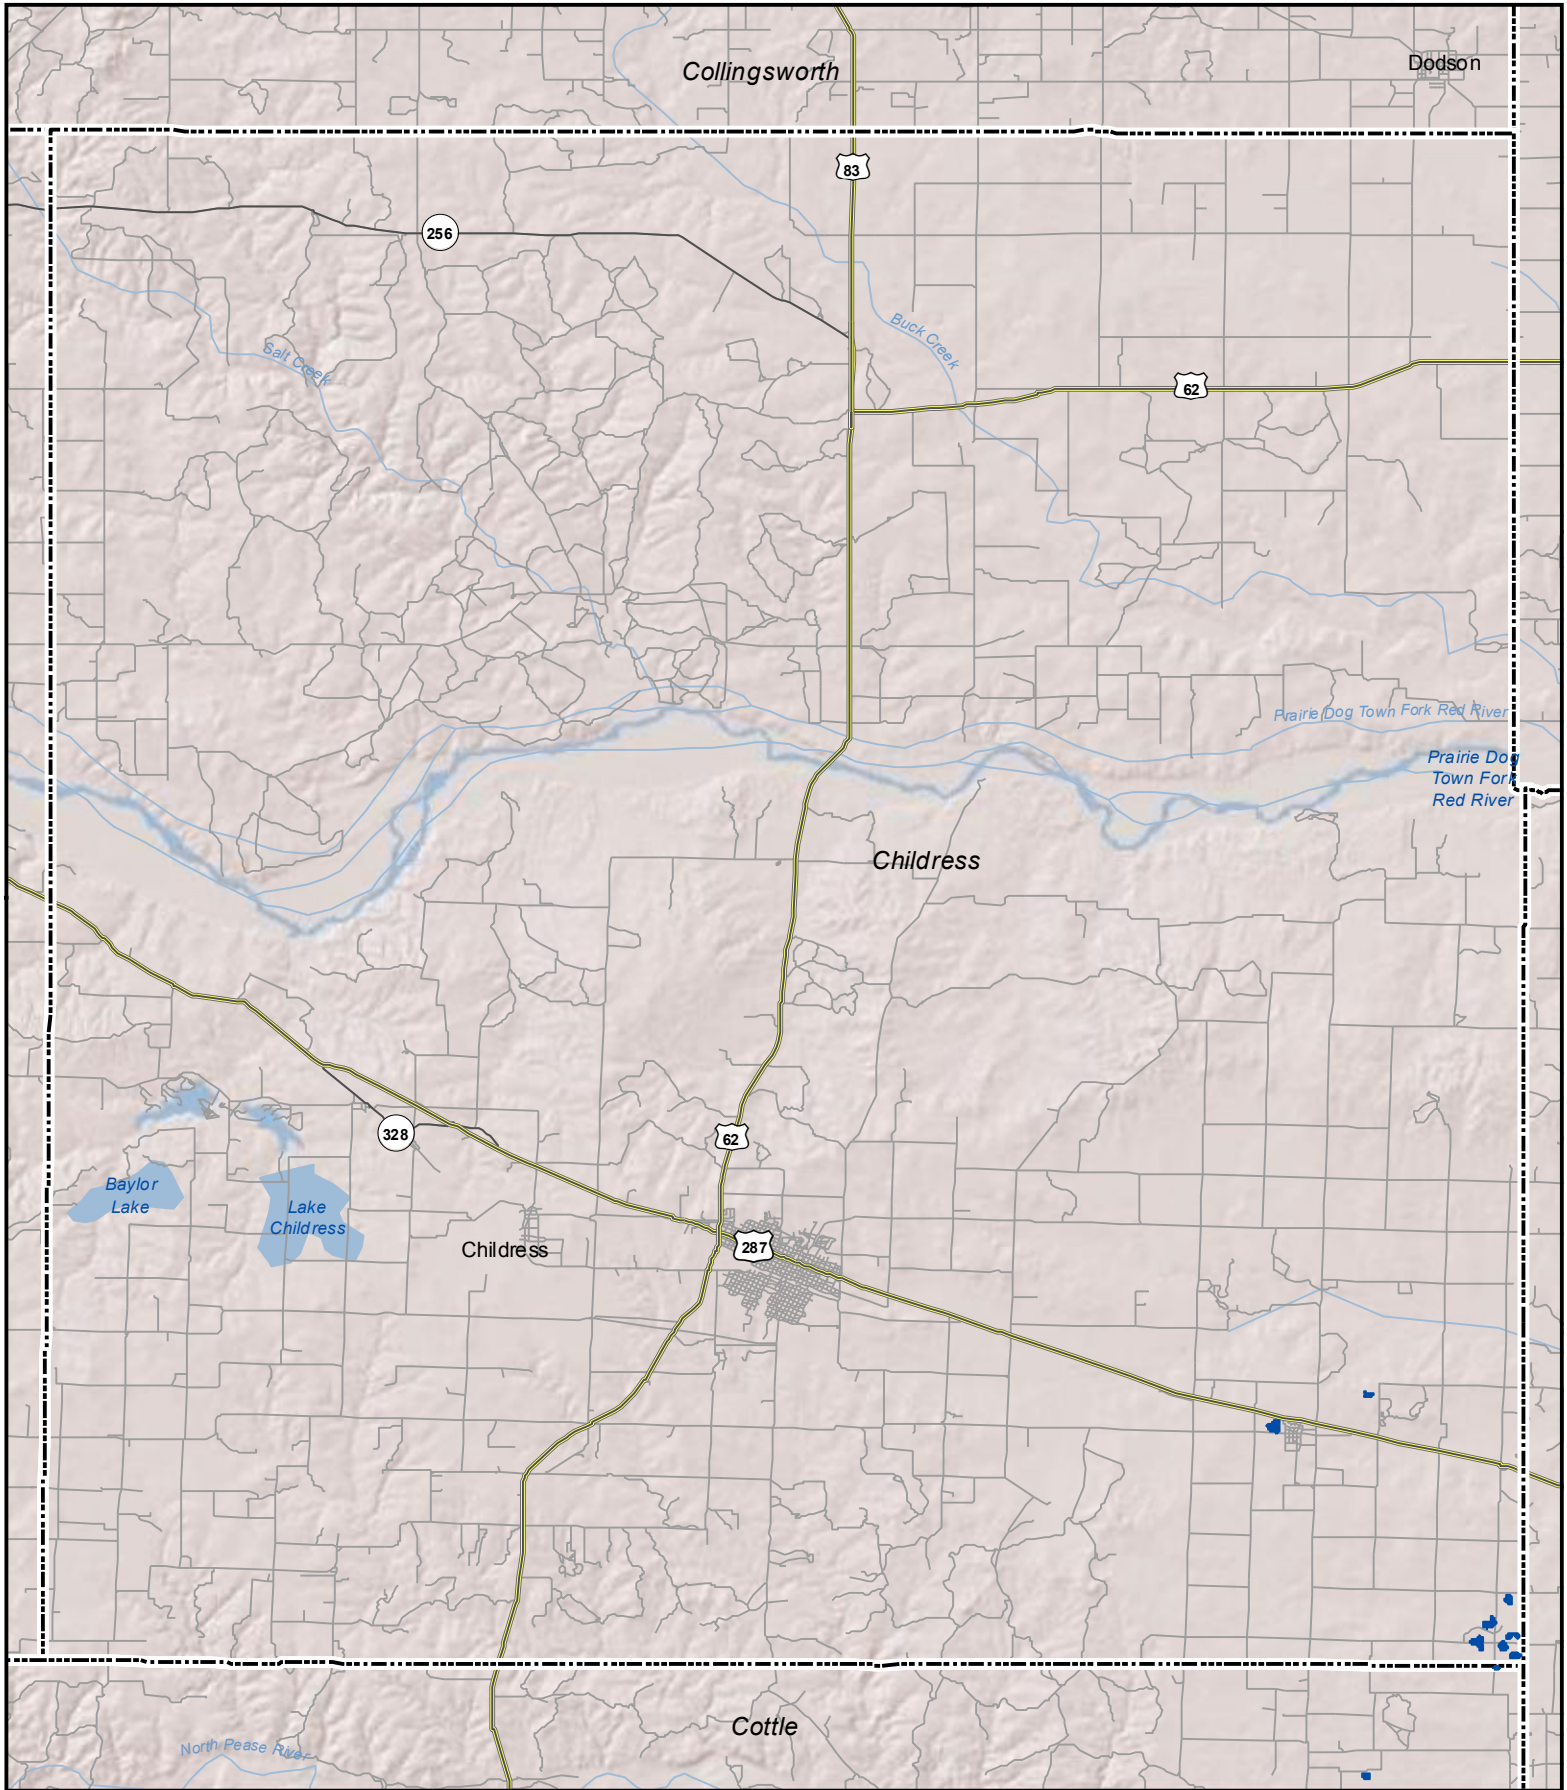

# Probable Playas in Childress County, Texas

**Legend**  Playa  Other Water Body  Roads