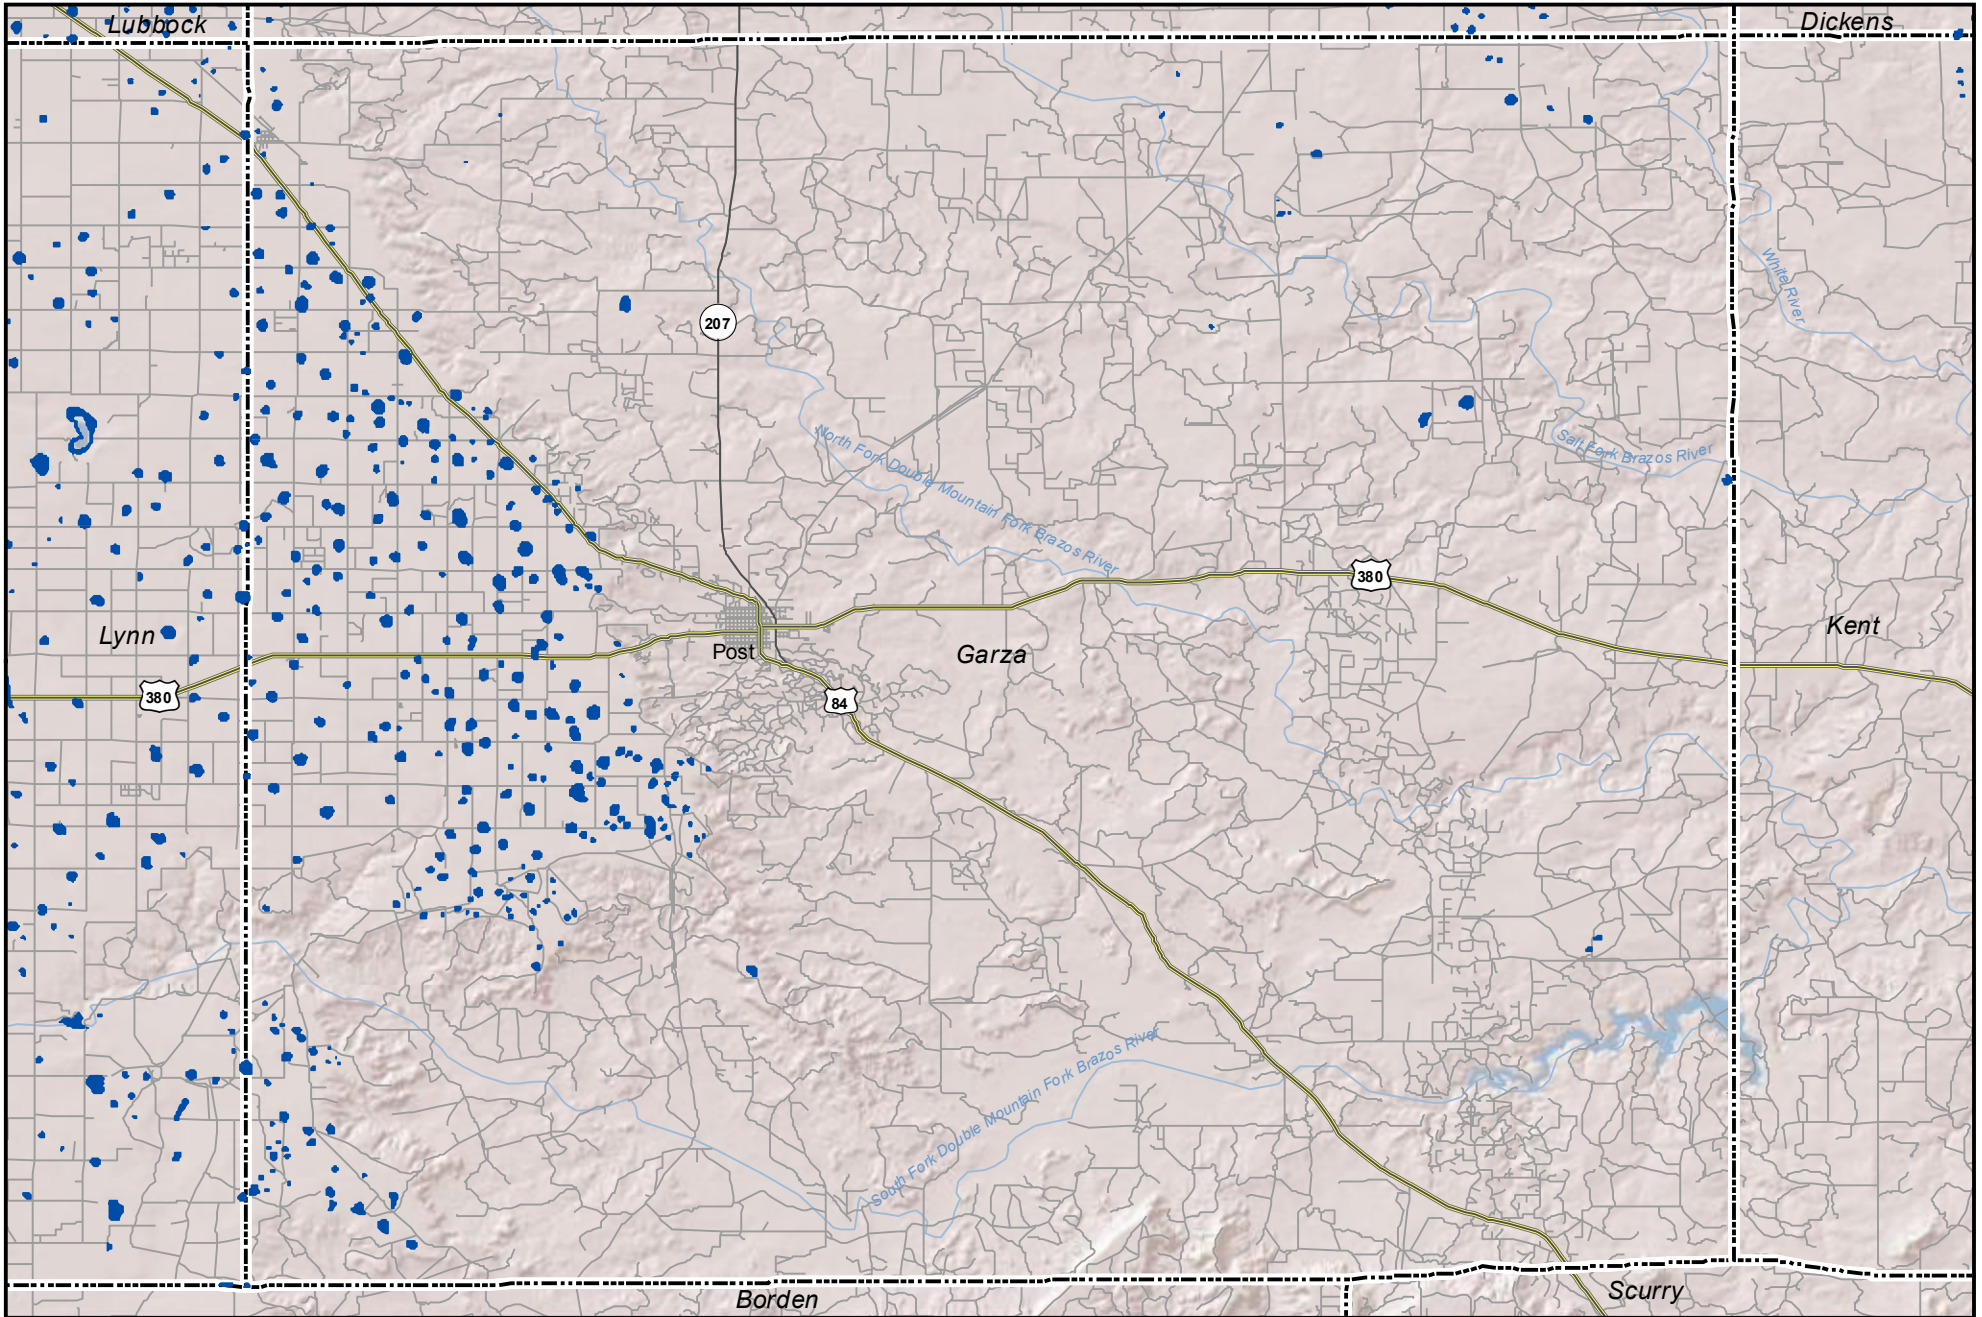

Probable Playas in Garza County, Texas

Legend

-  Playa
-  Other Water Body
-  Roads

0 2.5 5 Miles