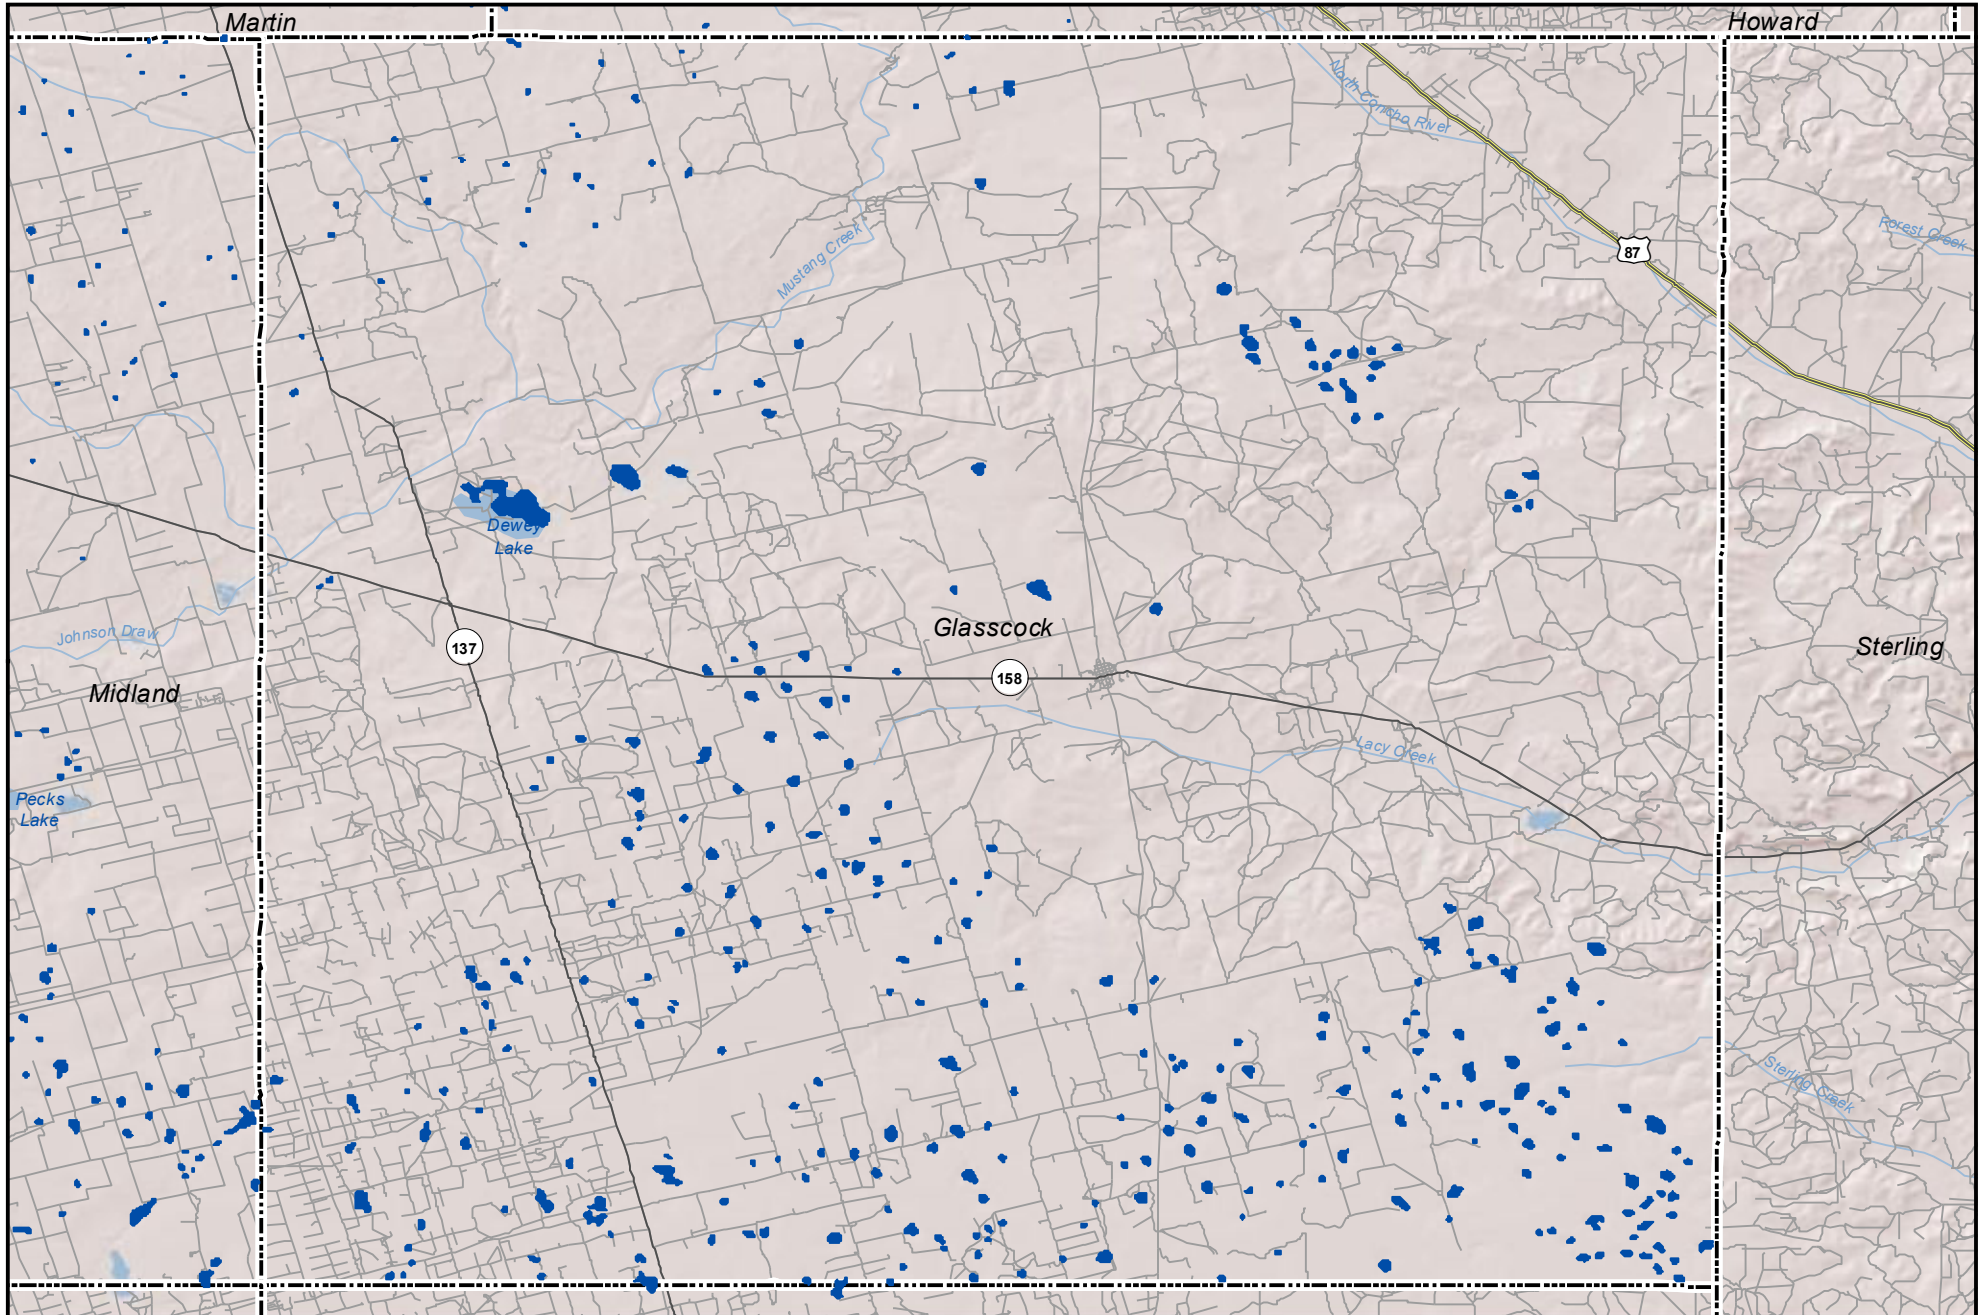

Probable Playas in Glasscock County, Texas

Legend

-  Playa
-  Other Water Body
-  Roads

0 2.5 5 Miles