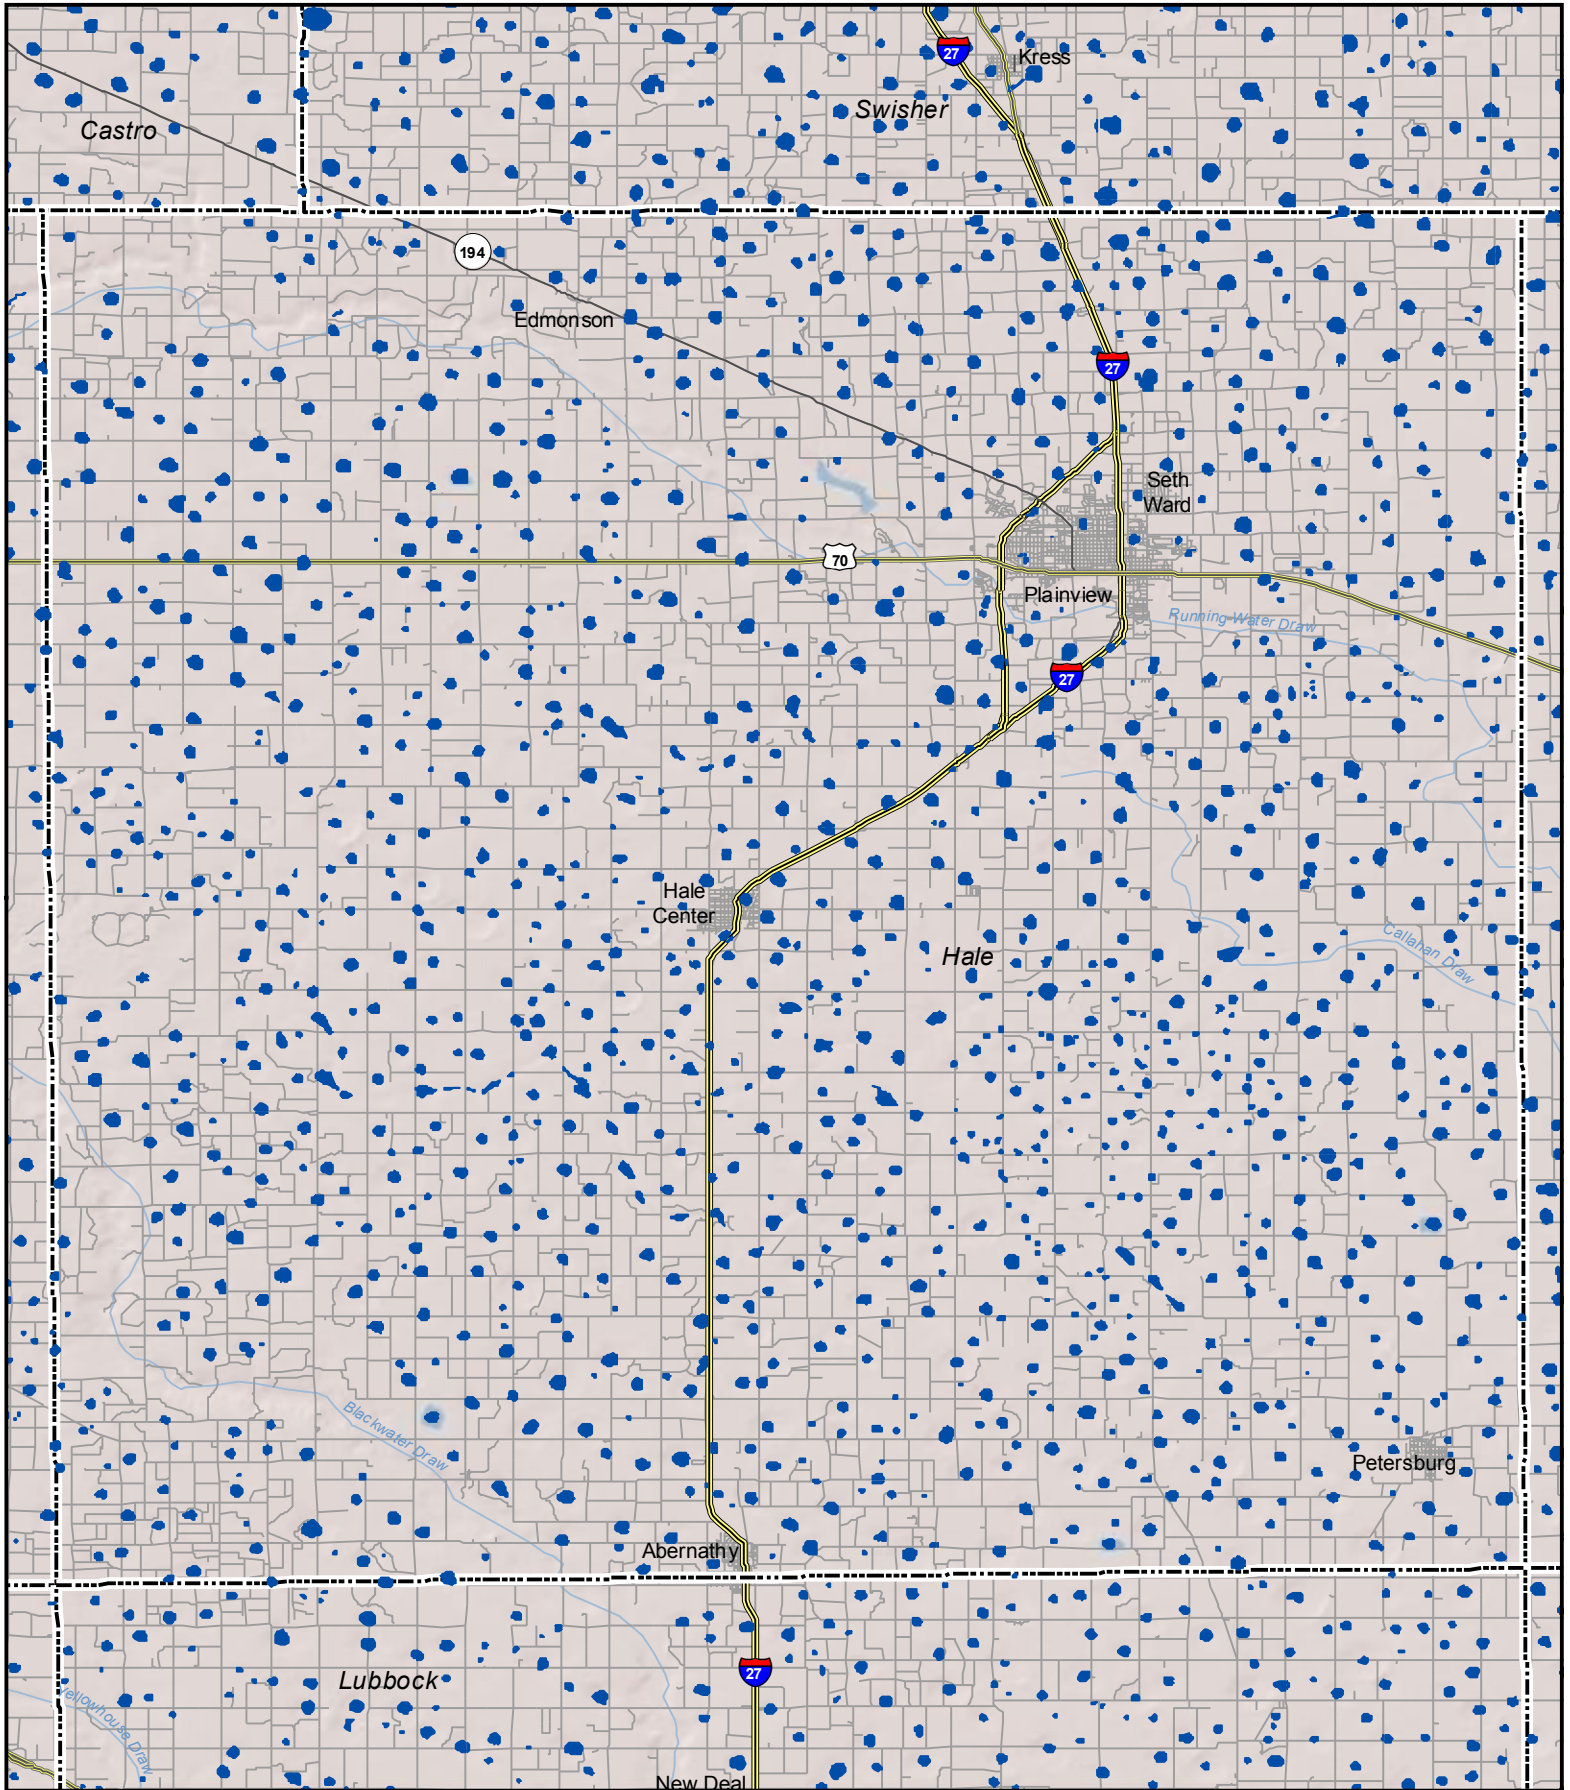

Probable Playas in Hale County, Texas

Legend  Playa  Other Water Body  Roads

N  0 3.75 7.5 Miles 