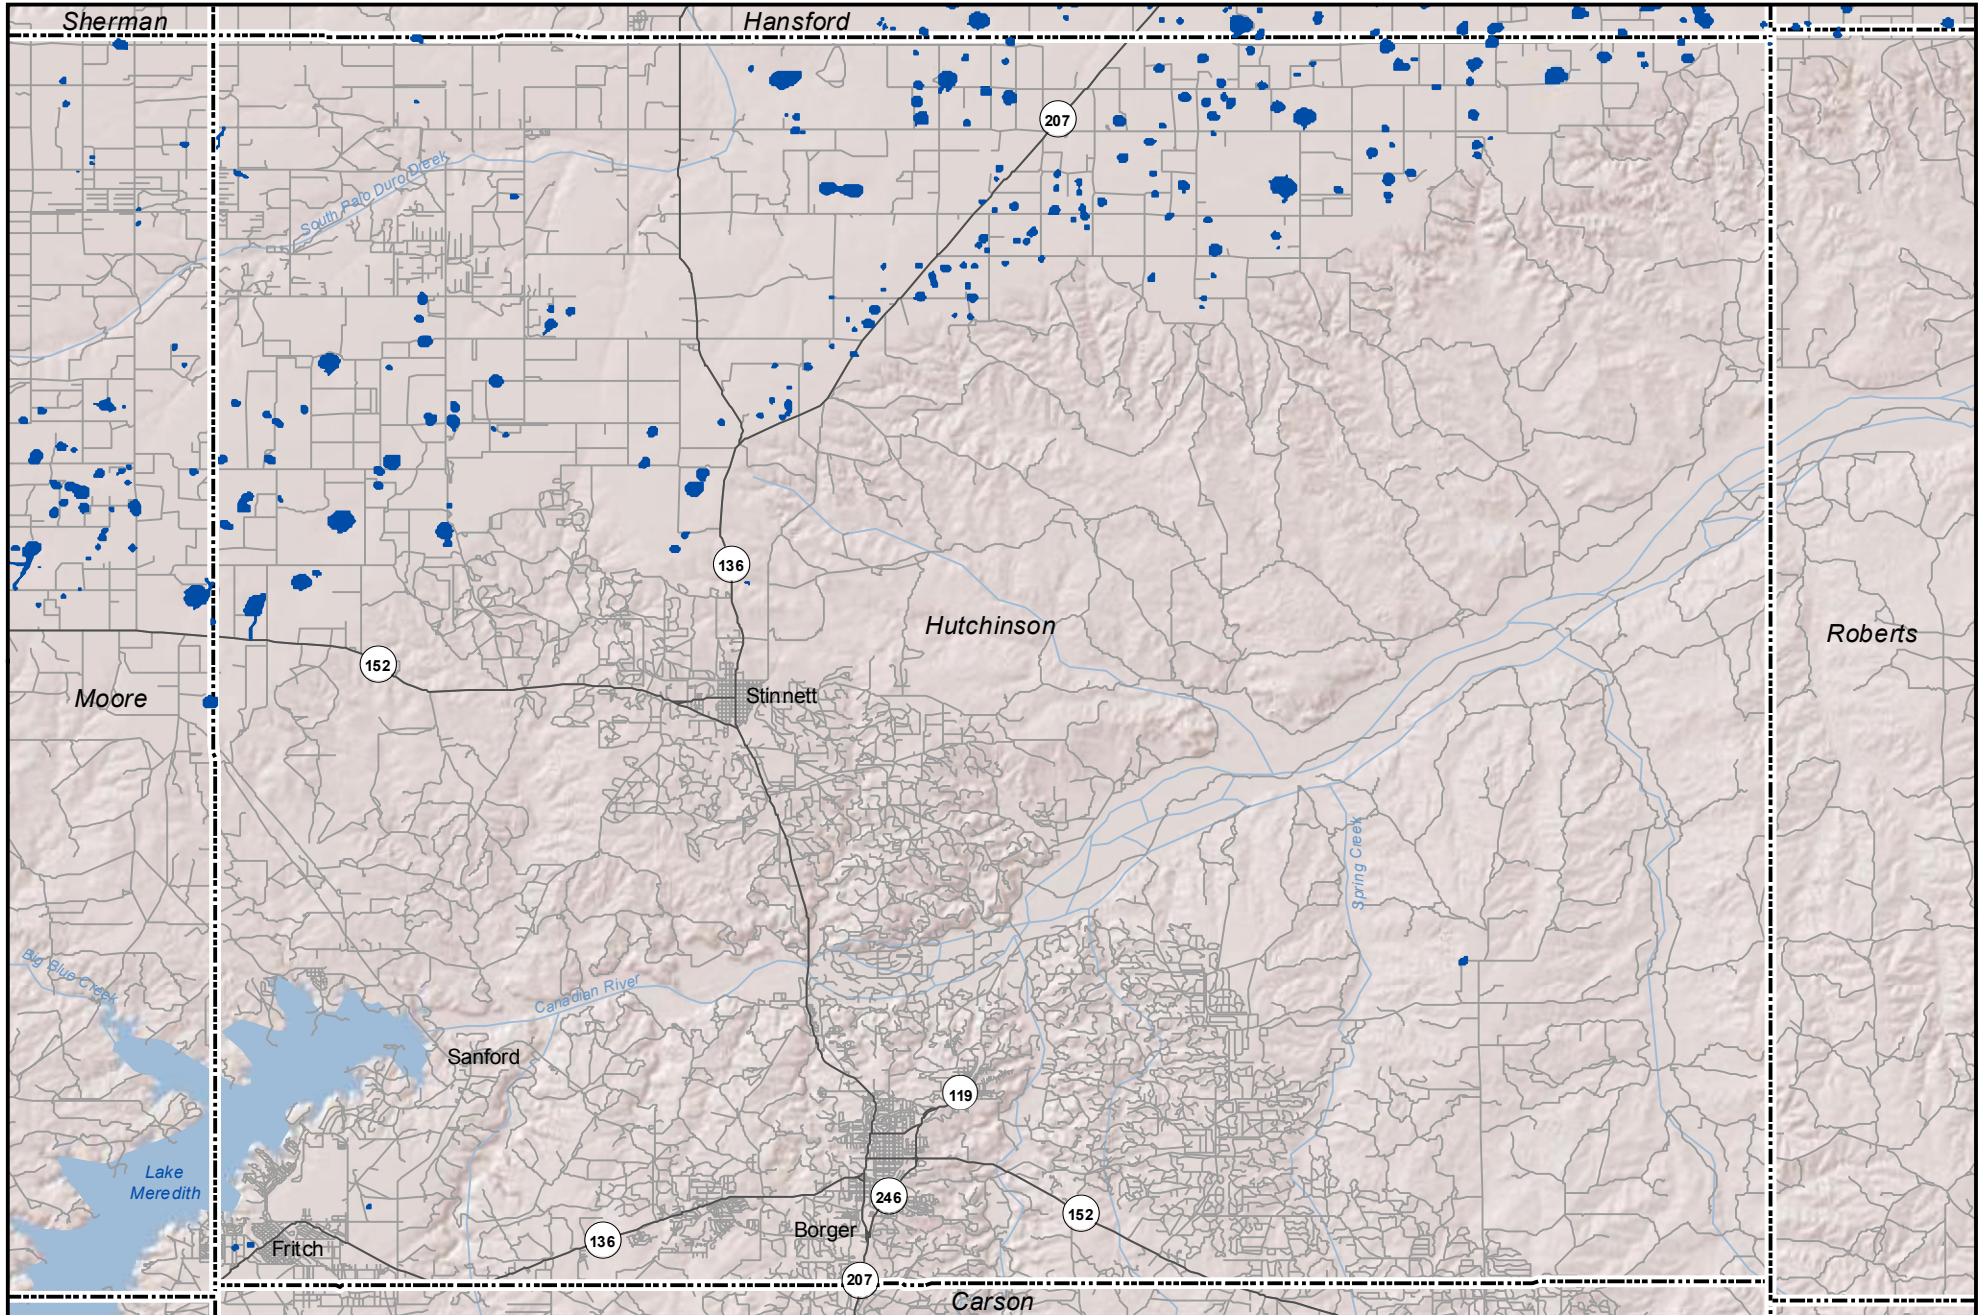

# Probable Playas in Hutchinson County, Texas

## Legend

-  Playa
-  Other Water Body
-  Roads

0 2.5 5 Miles