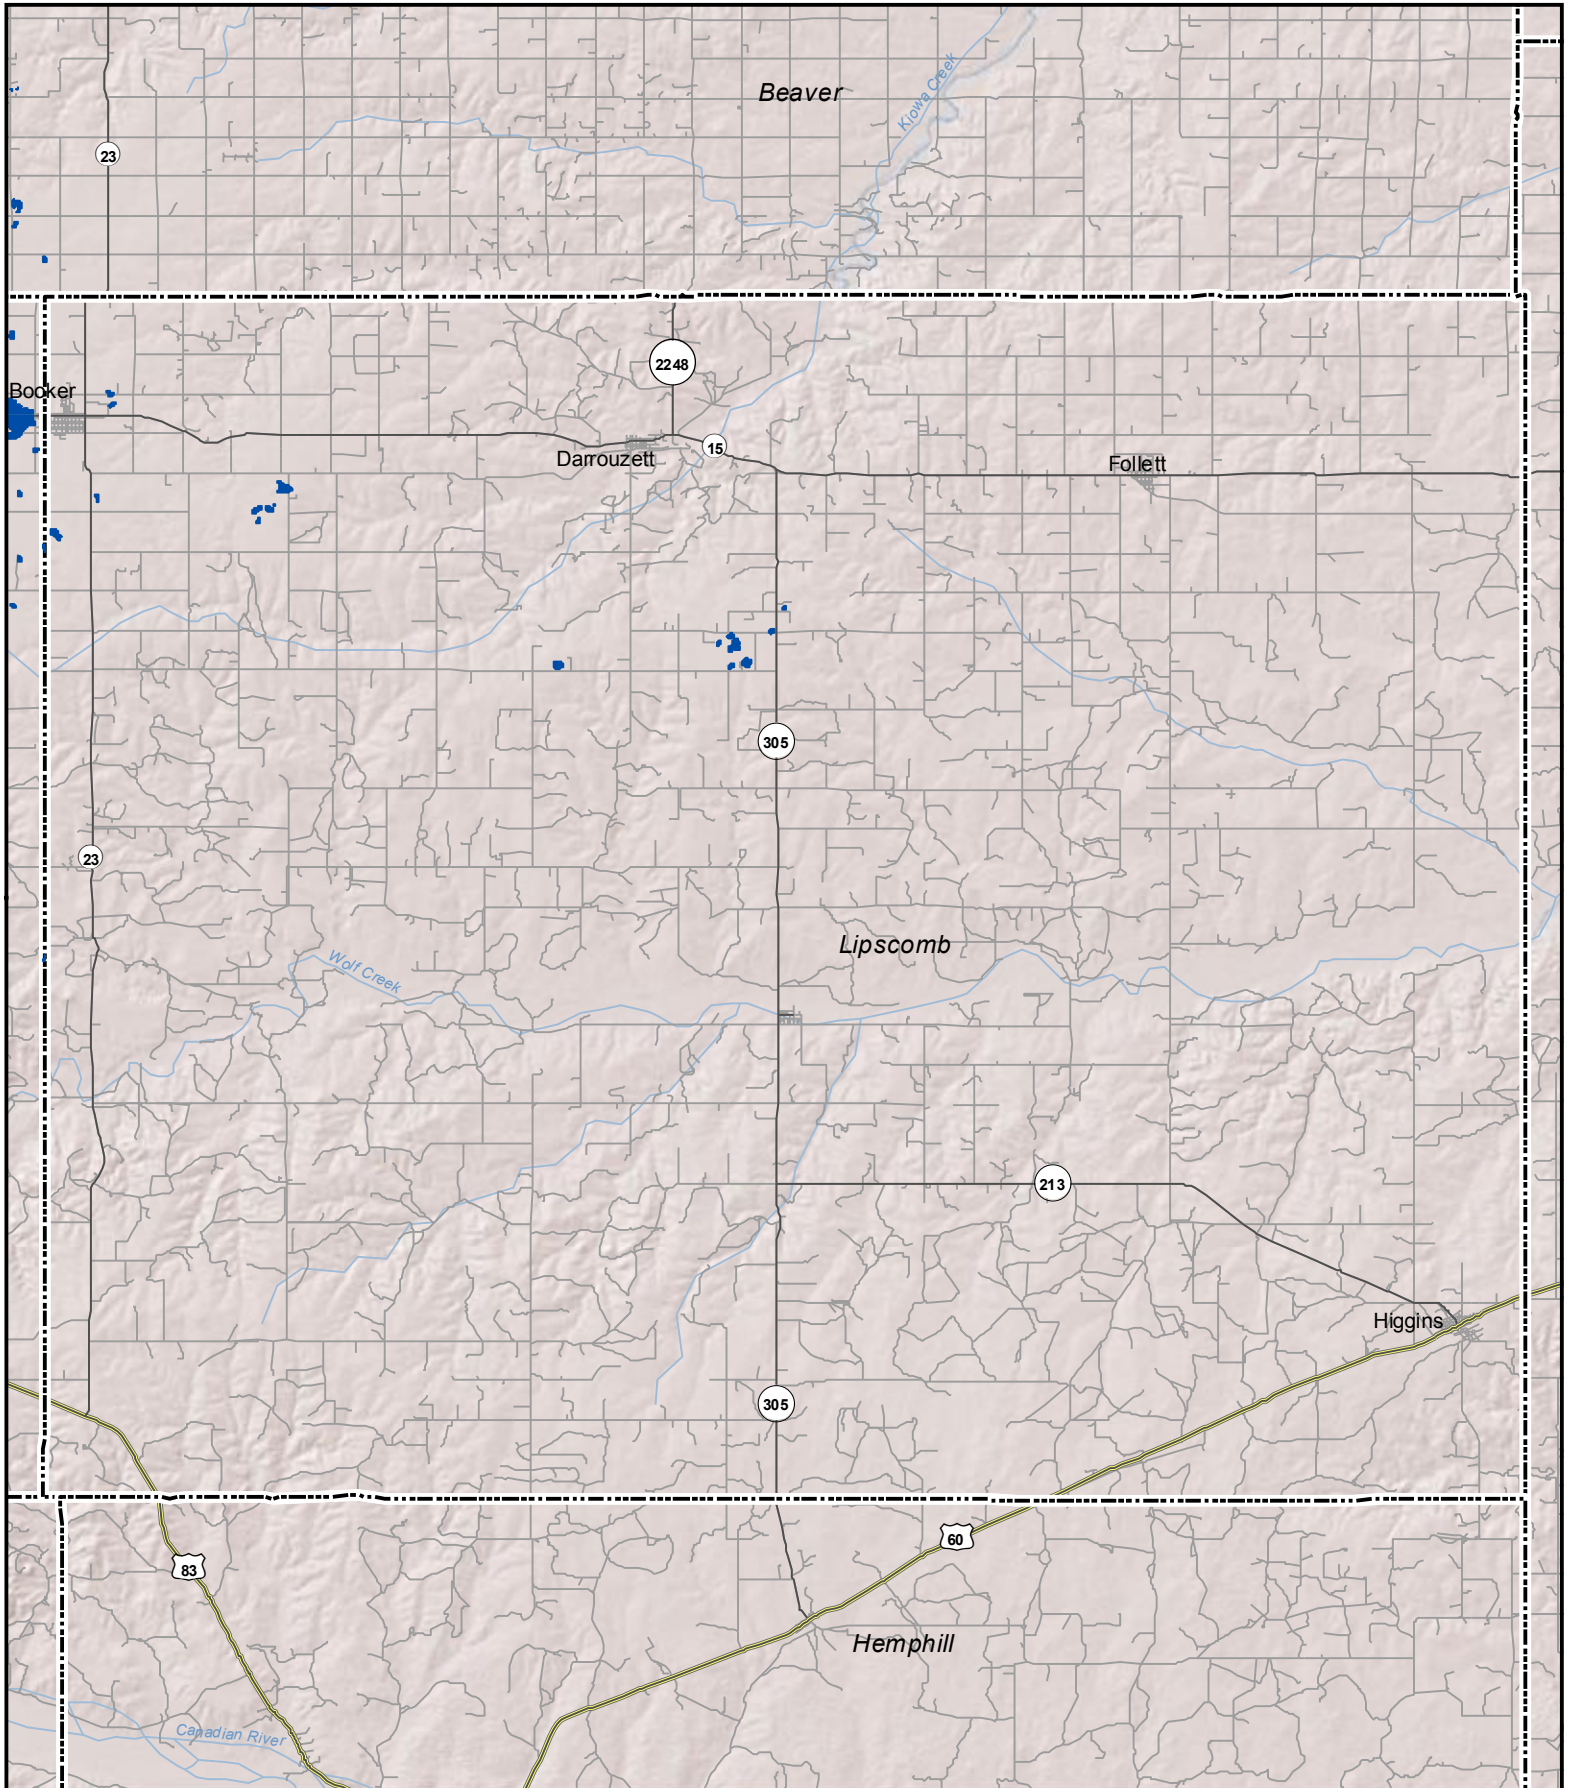

Probable Playas in Lipscomb County, Texas

Legend  Playa  Other Water Body  Roads