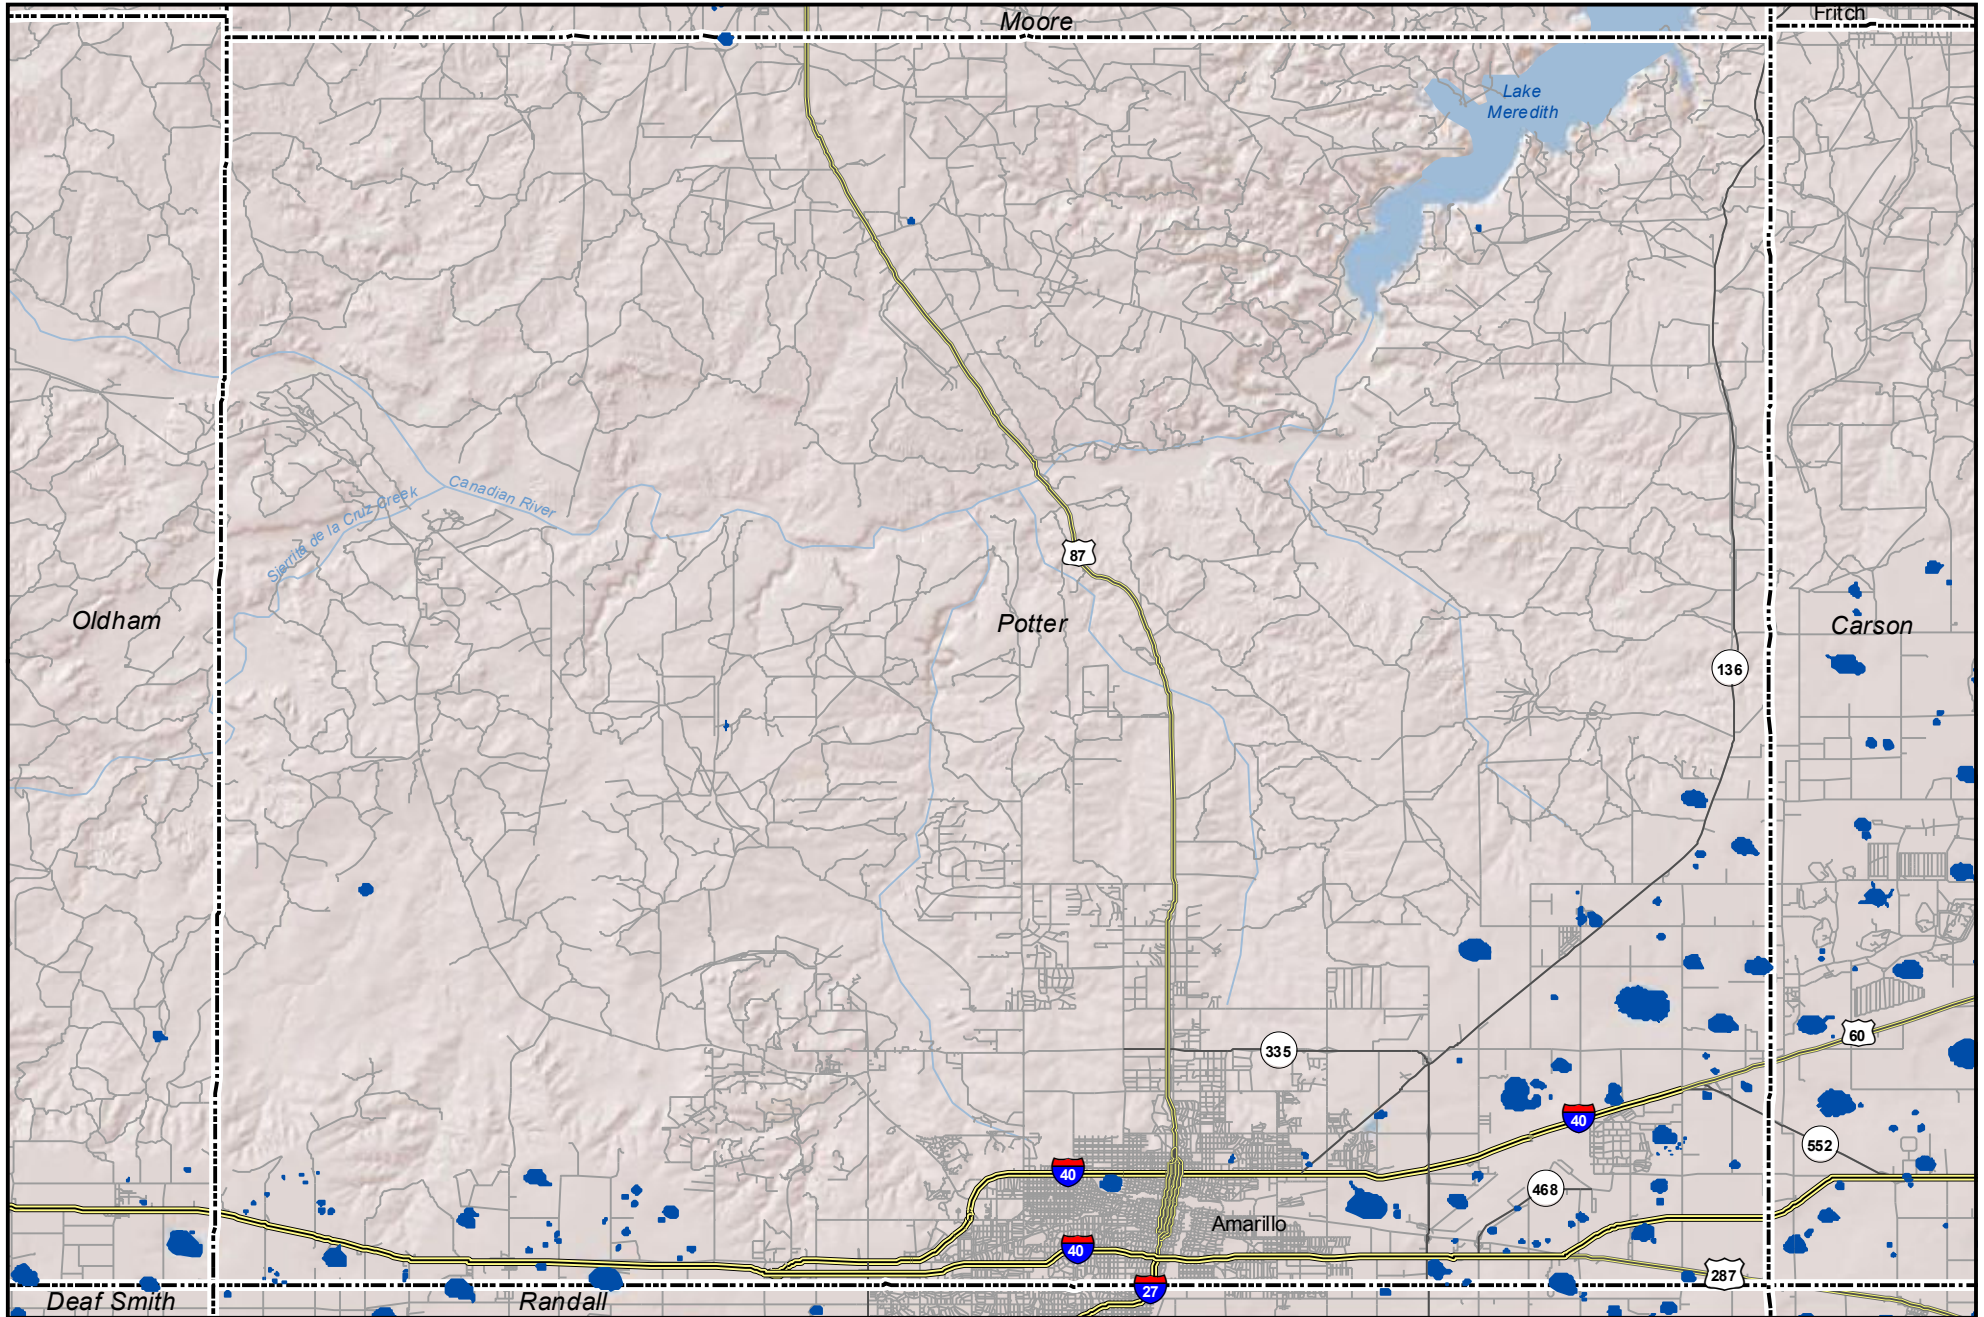

Probable Playas in Potter County, Texas

Legend

- Playa
- Other Water Body
- Roads