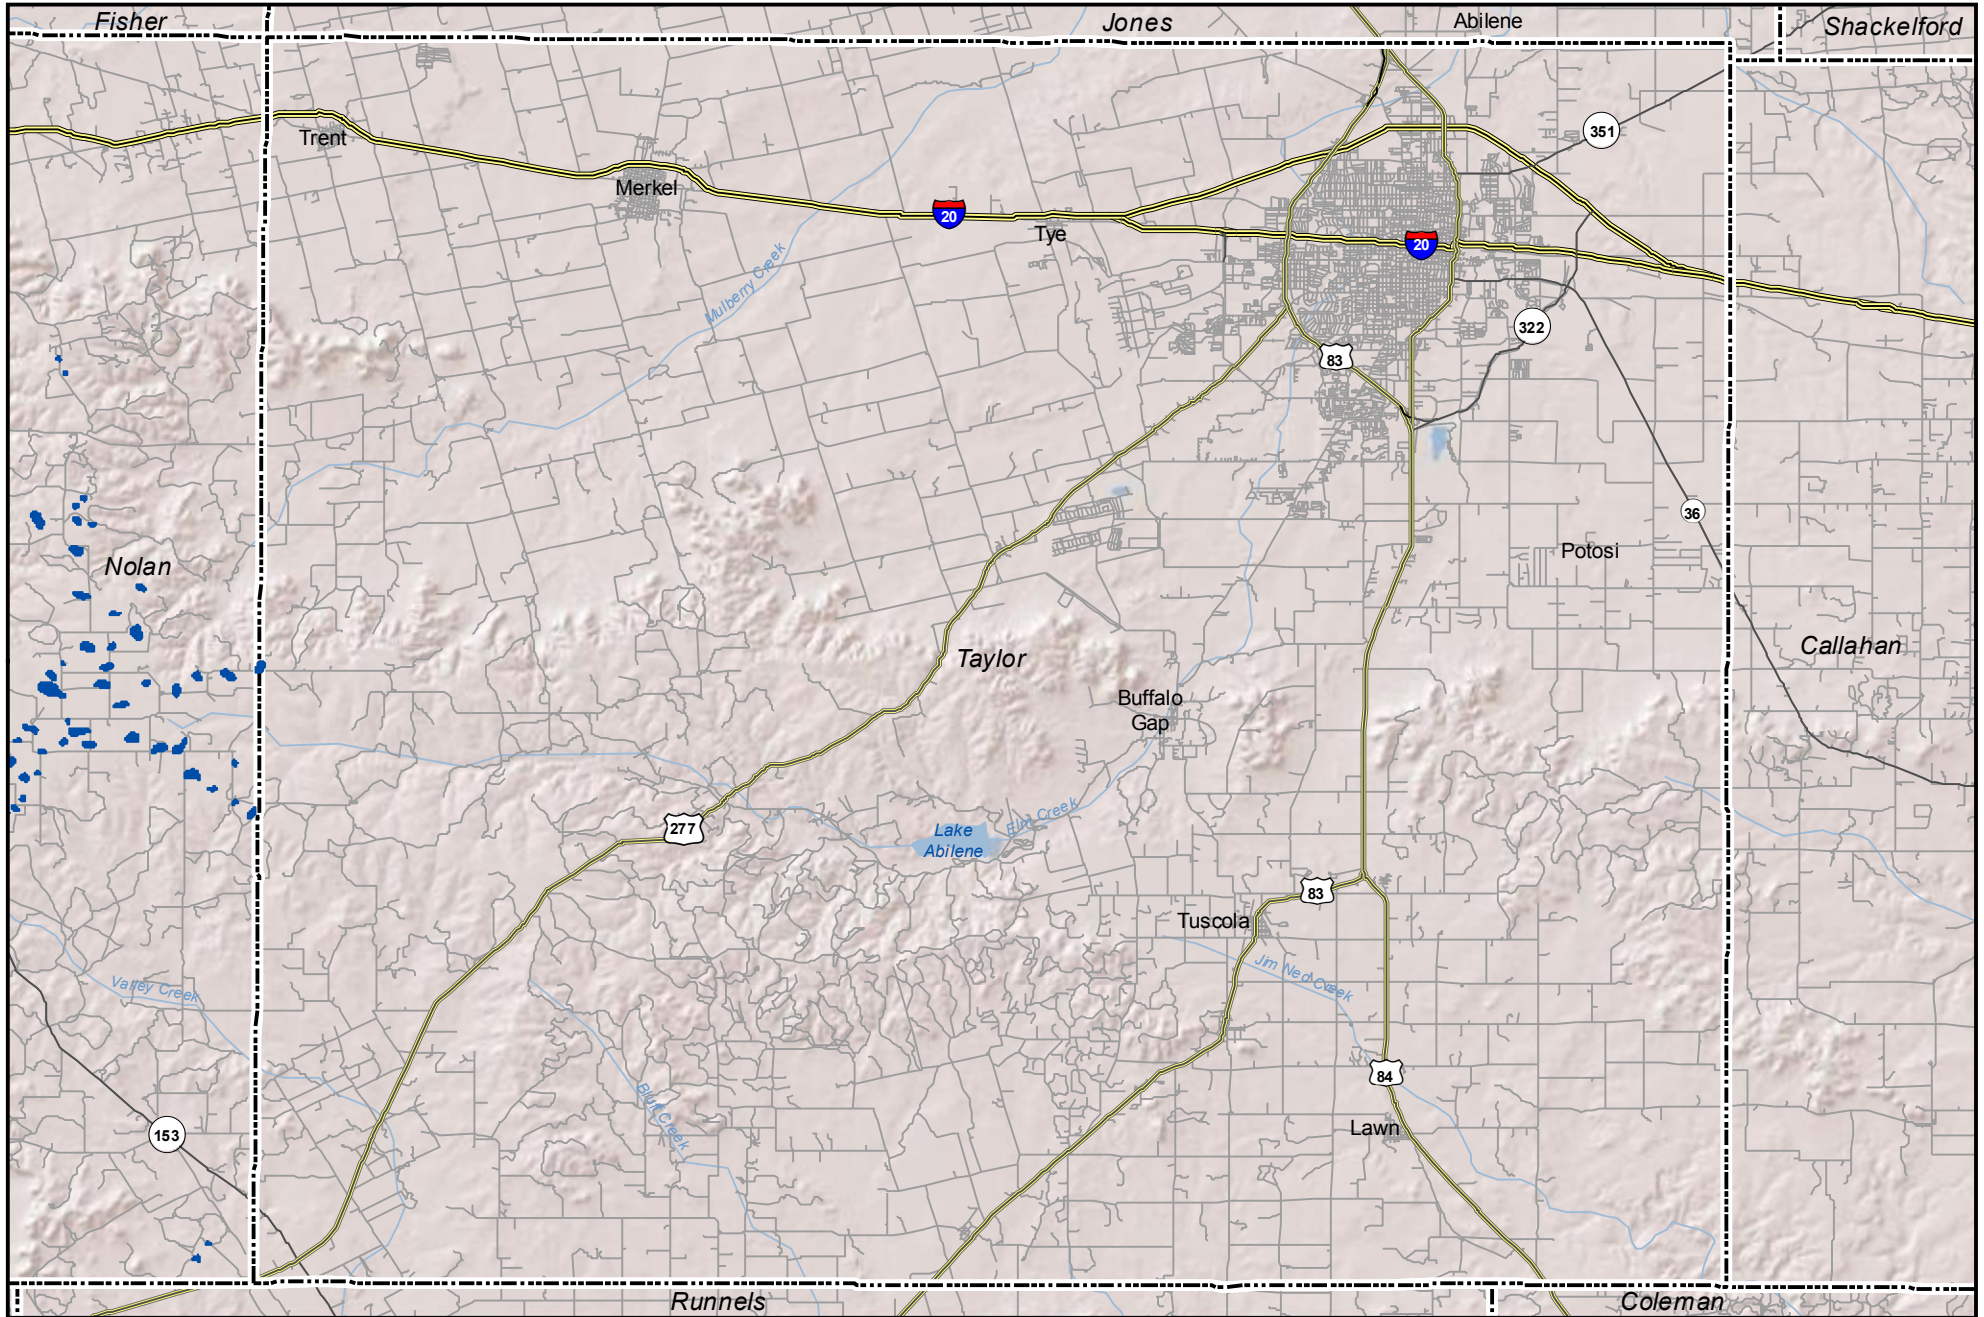

Probable Playas in Taylor County, Texas

Legend

-  Playa
-  Other Water Body
-  Roads

0 2.5 5 Miles